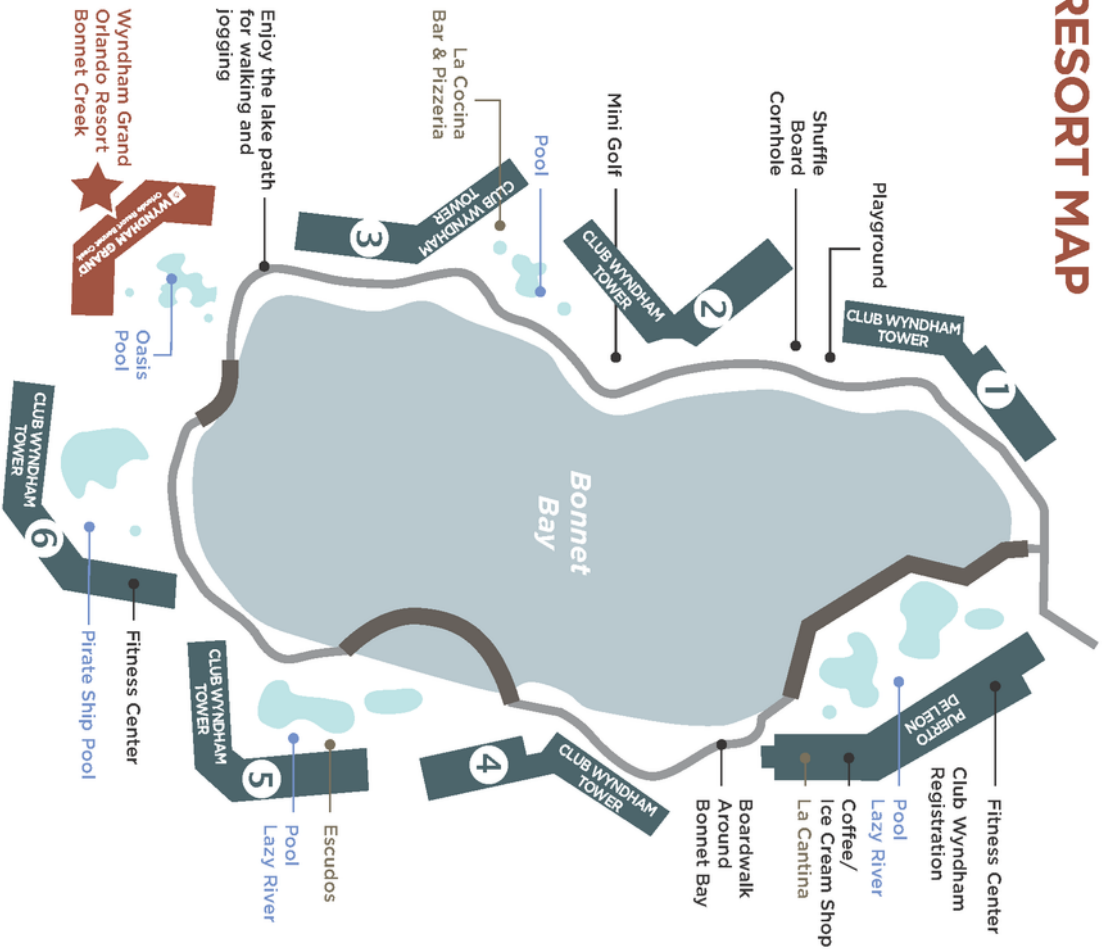

SCAN FOR TIME SLOTS
AND INFORMATION

DISNEY SHUTTLE SERVICE

SCAN FOR CURRENT
SHUTTLE SCHEDULE

HOTEL GUEST ROOMS WIFI PASSWORD: wyndhamgrand

RESORT MAP

Wyndham Grand Orlando Resort Bonnet Creek

Please Note: Club Wyndham restaurants and amenities do not accept cash for payment.

WYNDHAM GRAND HOTEL MAP