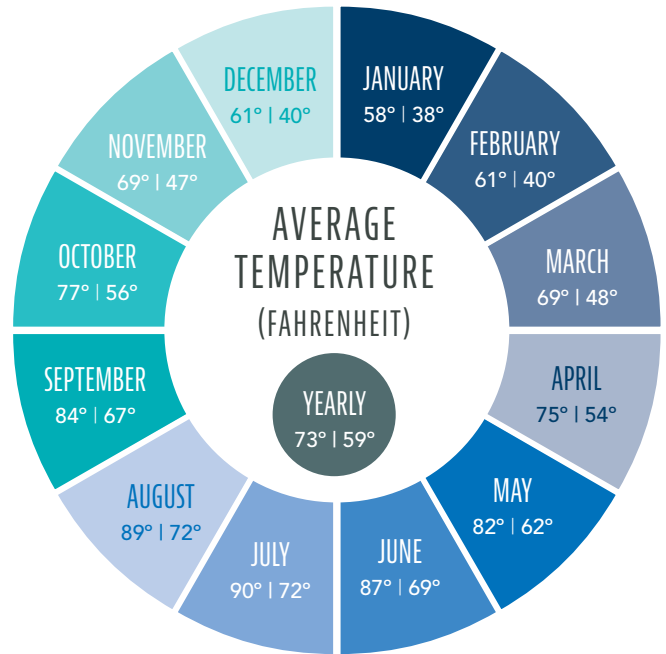

800.241.6522 | united.com

4 daily nonstop departures to Chicago (ORD)
Number of seats: 444

2 daily nonstop departures to Houston (IAH)
Number of seats: 100

4 daily nonstop departures to Newark (EWR)
Number of seats: 400

4 daily nonstop departures to Washington (IAD)
Number of seats: 240

CLIMATE SUMMARY

The Charleston area's temperate climate, with an average temperature of 66 degrees, makes a visit pleasurable at any time of year.