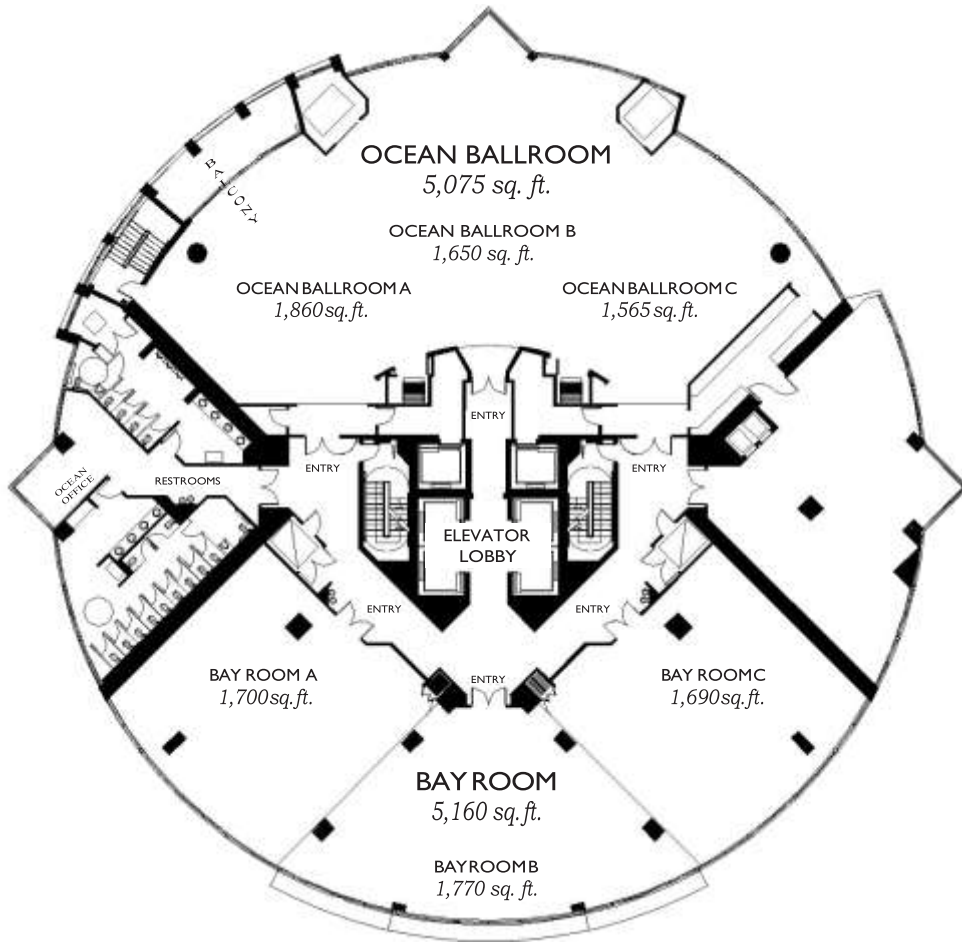

ATLANTIC OCEAN

LEVEL 3 Ballroom Level

LEVEL	ROOM NAME	SQUARE FEET	SOCIAL DISTANCING BANQUET	SOCIAL DISTANCING THEATER	SOCIAL DISTANCING CLASSROOM	SOCIAL DISTANCING HOLLOW SQUARE	SOCIAL DISTANCING U-SHAPE	SOCIAL DISTANCING CRESCENT (6 Per Table)
Ceiling Height: Low 16' High 17'6"	Bay View Room	5,160	150	N/A	N/A	N/A	N/A	65
	Ocean Ballroom	5,075	150	200	110	N/A	N/A	105

ATLANTIC OCEAN

LEVEL 4

Break Outs

LEVEL	ROOM NAME	SQUARE FEET	SOCIAL DISTANCING BANQUET	SOCIAL DISTANCING THEATER	SOCIAL DISTANCING CLASSROOM	SOCIAL DISTANCING HOLLOW SQUARE	SOCIAL DISTANCING U-SHAPE	SOCIAL DISTANCING CRESCENT (6 Per Table)
Ceiling Height: Low 9'5" High 10'	Golden Beach	1,620	40	60	25	N/A	15	28
	Sunny Isles Room	1,820	40	65	35	N/A	15	30
	Key Biscayne	1,740	40	50	30	N/A	15	28
	Grove Room	1,820	40	65	35	N/A	15	30
	Atlantic	1,371	40	40	25	N/A	15	25