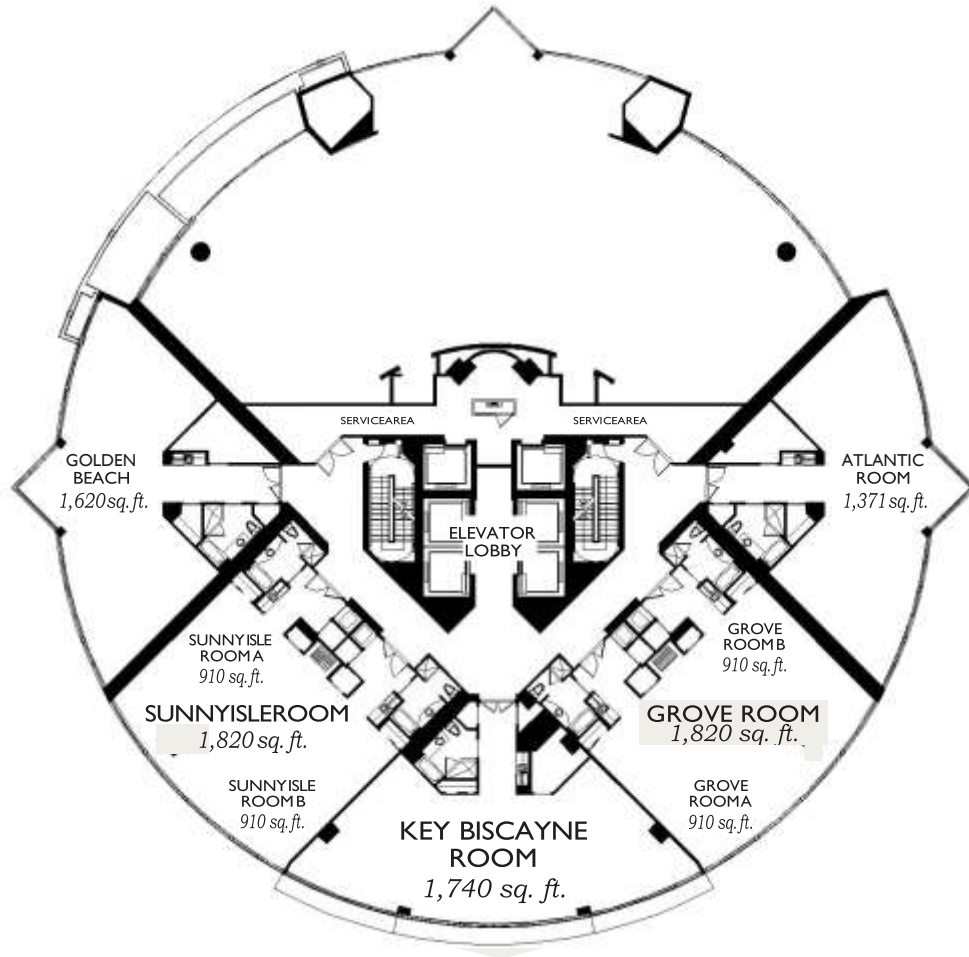

ATLANTIC OCEAN

LEVEL 3 Ballroom Level

LEVEL	ROOM NAME	SQUARE FEET	SOCIAL DISTANCING BANQUET	SOCIAL DISTANCING THEATER	SOCIAL DISTANCING CLASSROOM	SOCIAL DISTANCING HOLLOW SQUARE	SOCIAL DISTANCING U-SHAPE	SOCIAL DISTANCING CRESCENT (6 Per Table)
Ceiling Height: Low 16' High 17'6"	Bay View Room	5,160	150	N/A	N/A	N/A	N/A	65
	Ocean Ballroom	5,075	150	200	110	N/A	N/A	105

ATLANTIC OCEAN

LEVEL 4

Break Outs

LEVEL	ROOM NAME	SQUARE FEET	SOCIAL DISTANCING BANQUET	SOCIAL DISTANCING THEATER	SOCIAL DISTANCING CLASSROOM	SOCIAL DISTANCING HOLLOW SQUARE	SOCIAL DISTANCING U-SHAPE	SOCIAL DISTANCING CRESCENT (6 Per Table)
Ceiling Height: Low 9'5" High 10'	Golden Beach	1,620	40	60	25	N/A	15	28
	Sunny Isles Room	1,820	40	65	35	N/A	15	30
	Key Biscayne	1,740	40	50	30	N/A	15	28
	Grove Room	1,820	40	65	35	N/A	15	30
	Atlantic	1,371	40	40	25	N/A	15	25