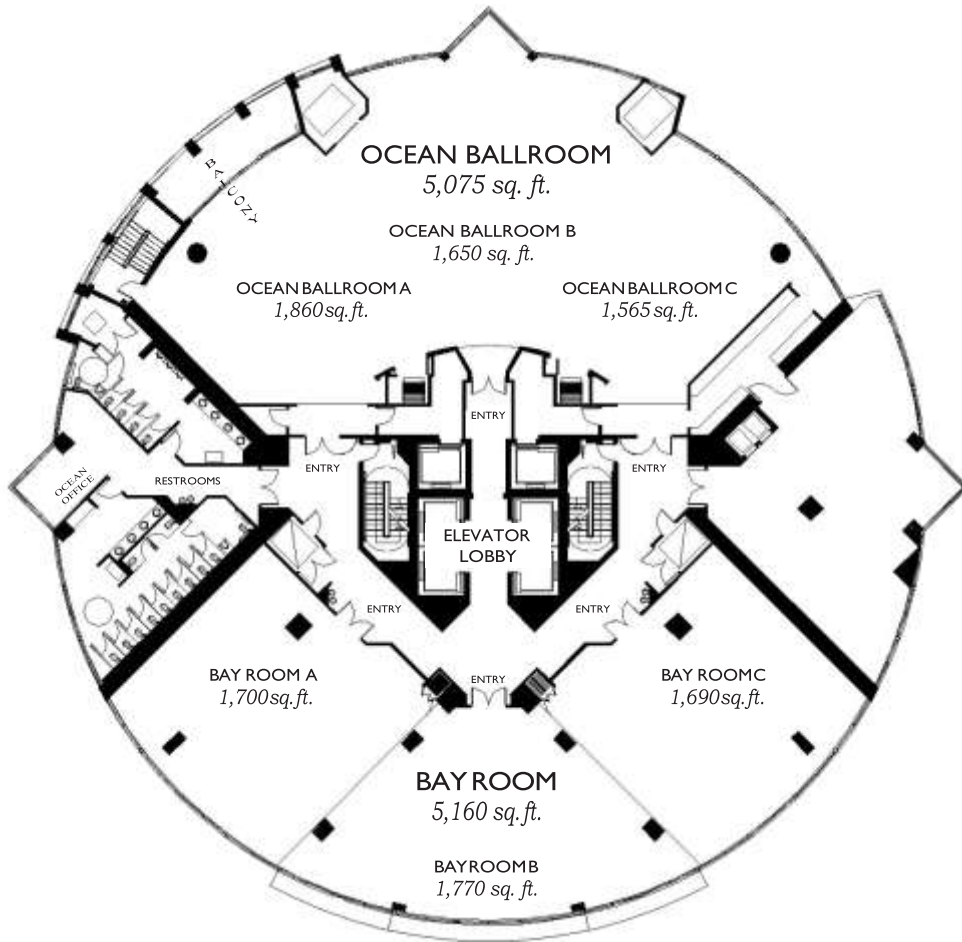

## LEVEL 3 Ballroom Level

LEVEL	ROOM NAME	SQUARE FEET	SOCIAL DISTANCING BANQUET	SOCIAL DISTANCING THEATER	SOCIAL DISTANCING CLASSROOM	SOCIAL DISTANCING HOLLOW SQUARE	SOCIAL DISTANCING U-SHAPE	SOCIAL DISTANCING CRESCENT (6 Per Table)
Ceiling Height: Low 16' High 17'6"	Bay View Room	5,160	150	N/A	N/A	N/A	N/A	65
	Ocean Ballroom	5,075	150	200	110	N/A	N/A	105

## LEVEL 4

### Break Outs

LEVEL	ROOM NAME	SQUARE FEET	SOCIAL DISTANCING BANQUET	SOCIAL DISTANCING THEATER	SOCIAL DISTANCING CLASSROOM	SOCIAL DISTANCING HOLLOW SQUARE	SOCIAL DISTANCING U-SHAPE	SOCIAL DISTANCING CRESCENT (6 Per Table)
Ceiling Height: Low 9'5" High 10'	Golden Beach	1,620	40	60	25	N/A	15	28
	Sunny Isles Room	1,820	40	65	35	N/A	15	30
	Key Biscayne	1,740	40	50	30	N/A	15	28
	Grove Room	1,820	40	65	35	N/A	15	30
	Atlantic	1,371	40	40	25	N/A	15	25