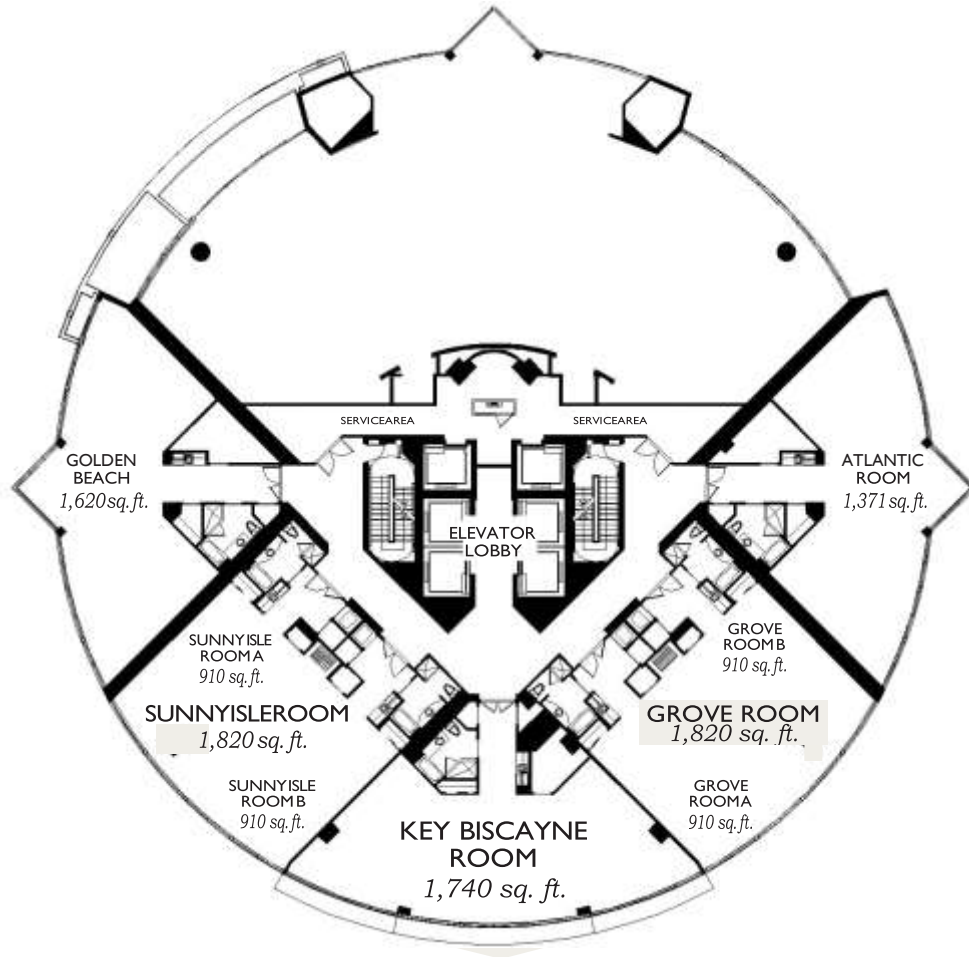

## LEVEL 3 Ballroom Level

LEVEL	ROOM NAME	SQUARE FEET	SOCIAL DISTANCING BANQUET	SOCIAL DISTANCING THEATER	SOCIAL DISTANCING CLASSROOM	SOCIAL DISTANCING HOLLOW SQUARE	SOCIAL DISTANCING U-SHAPE	SOCIAL DISTANCING CRESCENT (6 Per Table)
Ceiling Height: Low 16' High 17'6"	Bay View Room	5,160	150	N/A	N/A	N/A	N/A	65
	Ocean Ballroom	5,075	150	200	110	N/A	N/A	105

## LEVEL 4

### Break Outs

LEVEL	ROOM NAME	SQUARE FEET	SOCIAL DISTANCING BANQUET	SOCIAL DISTANCING THEATER	SOCIAL DISTANCING CLASSROOM	SOCIAL DISTANCING HOLLOW SQUARE	SOCIAL DISTANCING U-SHAPE	SOCIAL DISTANCING CRESCENT (6 Per Table)
Ceiling Height: Low 9'5" High 10'	Golden Beach	1,620	40	60	25	N/A	15	28
	Sunny Isles Room	1,820	40	65	35	N/A	15	30
	Key Biscayne	1,740	40	50	30	N/A	15	28
	Grove Room	1,820	40	65	35	N/A	15	30
	Atlantic	1,371	40	40	25	N/A	15	25