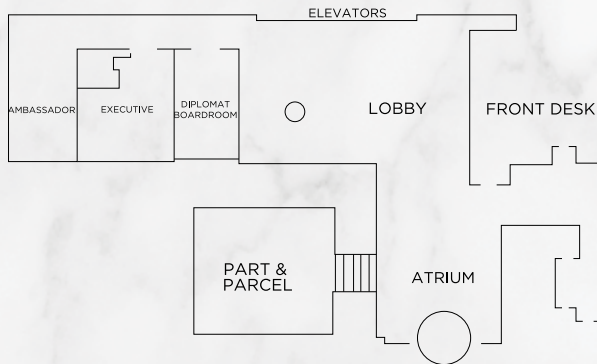

Host a More Memorable Meeting

Seamlessly combining a perfect downtown location with modern style and Southern hospitality, The Whitehall is Houston's premier address for meetings and social events accommodating up to 500 guests.

Custom Catering Menus | Full Inventory Of A/V Equipment & Services | Experienced Meeting & Event Staff

FIRST FLOOR

Lobby
Front Desk
Southern Host

Boardroom
Meeting Rooms
Part & Parcel Bar

SECOND FLOOR

Art Gallery
Edgar's Hermano
Buffalo Bayou Coffee
Ballrooms & Meeting Rooms
Pool & Fitness Center

Numbers reflected below represent max set/safe distancing set for our spaces, current max setting for safe distancing guidelines is 10 guests per 300 sq. ft.

	Dimensions	Area	Ceiling Height	Theater	Classroom	Banquet	Conference	U-Shape	Hollow Square	Reception
FIRST FLOOR										
Ambassador	16x35x10	494	10	70/8	20/6	40/13	24/8	20/7	23/8	35
Diplomat Boardroom	22x13x10	272	10	-	-	-	12/4	-	-	-
Executive	22x21x10	391	10	35/12	15/5	30/10	20/7	15/5	20/7	25
SECOND FLOOR										
Bayou Ballroom	34x54x12	1920	11.5	200/67	95/32	130/60	60/20	55/18	60/18	180/90
Bayou A	33x17x12	556	11.5	60/20	30/10	40/13	25/10	20/8	25/8	60/30
Bayou A & B	34x44x12	1404	11.5	140/47	75/25	110/37	45/15	40/13	45/13	130/65
Bayou B	34x27x12	873	11.5	100/33	48/16	70/23	35/12	30/10	35/10	90/45
Bayou B & C	34x42x12	1373	11.5	130/43	65/22	100/33	40/15	35/13	40/13	120/60
Bayou C	34x15x12	510	11.5	50/17	30/10	30/10	25/10	20/8	23/8	40/20
Bluebonnet Ballroom	58x77x12	4324	12	550/183	300/100	350/138	100/35	80/33	100/33	500/250
Bluebonnet A	58x35x12	1983	12	200/67	120/40	200/48	55/18	50/16	55/16	200/100
Bluebonnet B	58x42x12	2363	12	300/100	160/53	225/72	60/20	55/18	60/18	250/130
Cougar	20x37x10	615	10	60/20	30/10	50/18	30/10	25/10	30/10	50/25
Gulf Coast A	20x24x11	440	10.8	40/13	20/6	30/12	20/7	15/5	20/5	35/18
Gulf Coast B	20x28x11	474	10.9	40/13	20/6	30/12	20/7	15/5	20/5	35/18
Houston A	17x27x11	424	11	50/17	20/6	30/18	20/7	15/5	20/5	40/20
Houston B	17x34x11	540	11	50/17	20/6	30/18	20/9	20/7	24/7	40/20
Whitehall	35x29x15	905	15	10/33	50/12	80/30	40/12	30/10	40/10	100/50