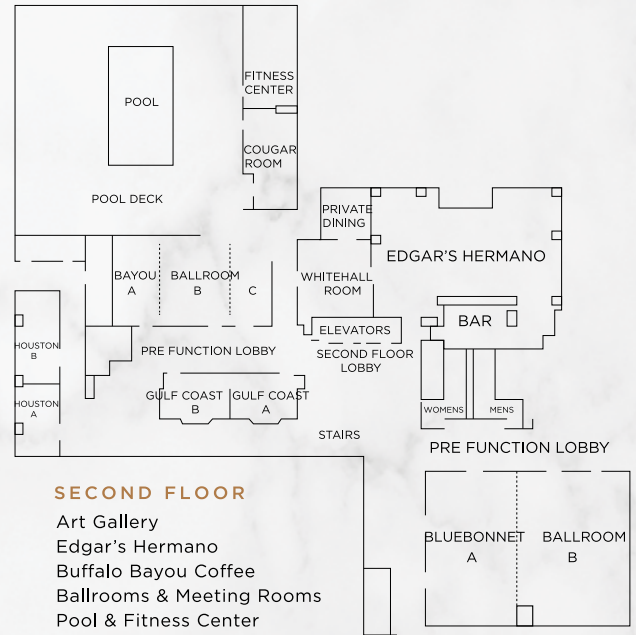

Host a More Memorable Meeting

Seamlessly combining a perfect downtown location with modern style and Southern hospitality, The Whitehall is Houston's premier address for meetings and social events accommodating up to 500 guests.

Custom Catering Menus | Full Inventory Of A/V Equipment & Services | Experienced Meeting & Event Staff

FIRST FLOOR

Lobby
Front Desk
Southern Host

Boardroom
Meeting Rooms
Part & Parcel Bar

SECOND FLOOR

Art Gallery
Edgar's Hermano
Buffalo Bayou Coffee
Ballrooms & Meeting Rooms
Pool & Fitness Center

Numbers reflected below represent max set/safe distancing set for our spaces, current max setting for safe distancing guidelines is 10 guests per 300 sq. ft.

	Dimensions	Area	Ceiling Height	Theater	Classroom	Banquet	Conference	U-Shape	Hollow Square	Reception
FIRST FLOOR										
Ambassador	16x35x10	494	10	70/8	20/6	40/13	24/8	20/7	23/8	35
Diplomat Boardroom	22x13x10	272	10	-	-	-	12/4	-	-	-
Executive	22x21x10	391	10	35/12	15/5	30/10	20/7	15/5	20/7	25
SECOND FLOOR										
Bayou Ballroom	34x54x12	1920	11.5	200/67	95/32	130/60	60/20	55/18	60/18	180/90
Bayou A	33x17x12	556	11.5	60/20	30/10	40/13	25/10	20/8	25/8	60/30
Bayou A & B	34x44x12	1404	11.5	140/47	75/25	110/37	45/15	40/13	45/13	130/65
Bayou B	34x27x12	873	11.5	100/33	48/16	70/23	35/12	30/10	35/10	90/45
Bayou B & C	34x42x12	1373	11.5	130/43	65/22	100/33	40/15	35/13	40/13	120/60
Bayou C	34x15x12	510	11.5	50/17	30/10	30/10	25/10	20/8	23/8	40/20
Bluebonnet Ballroom	58x77x12	4324	12	550/183	300/100	350/138	100/35	80/33	100/33	500/250
Bluebonnet A	58x35x12	1983	12	200/67	120/40	200/48	55/18	50/16	55/16	200/100
Bluebonnet B	58x42x12	2363	12	300/100	160/53	225/72	60/20	55/18	60/18	250/130
Cougar	20x37x10	615	10	60/20	30/10	50/18	30/10	25/10	30/10	50/25
Gulf Coast A	20x24x11	440	10.8	40/13	20/6	30/12	20/7	15/5	20/5	35/18
Gulf Coast B	20x28x11	474	10.9	40/13	20/6	30/12	20/7	15/5	20/5	35/18
Houston A	17x27x11	424	11	50/17	20/6	30/18	20/7	15/5	20/5	40/20
Houston B	17x34x11	540	11	50/17	20/6	30/18	20/9	20/7	24/7	40/20
Whitehall	35x29x15	905	15	10/33	50/12	80/30	40/12	30/10	40/10	100/50