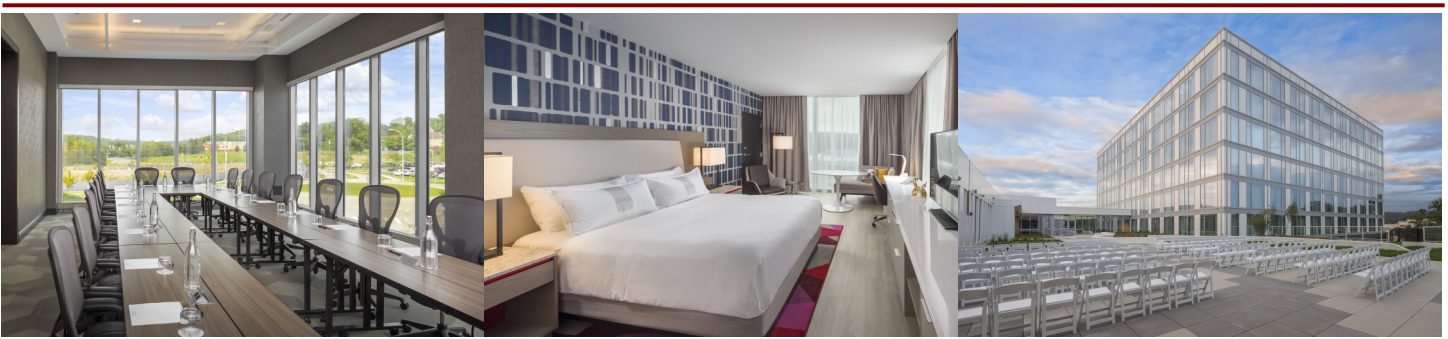

## The Planner Perks

1/40 Complimentary Room Nights

10% Discount on Banquet Menu Pricing

10% Discount on Audio-Visual Services

One Complimentary Drink Ticket per Guest for  
Overlook Kitchen + Bar

1/25 Complimentary Suite Upgrades at the Group Rate