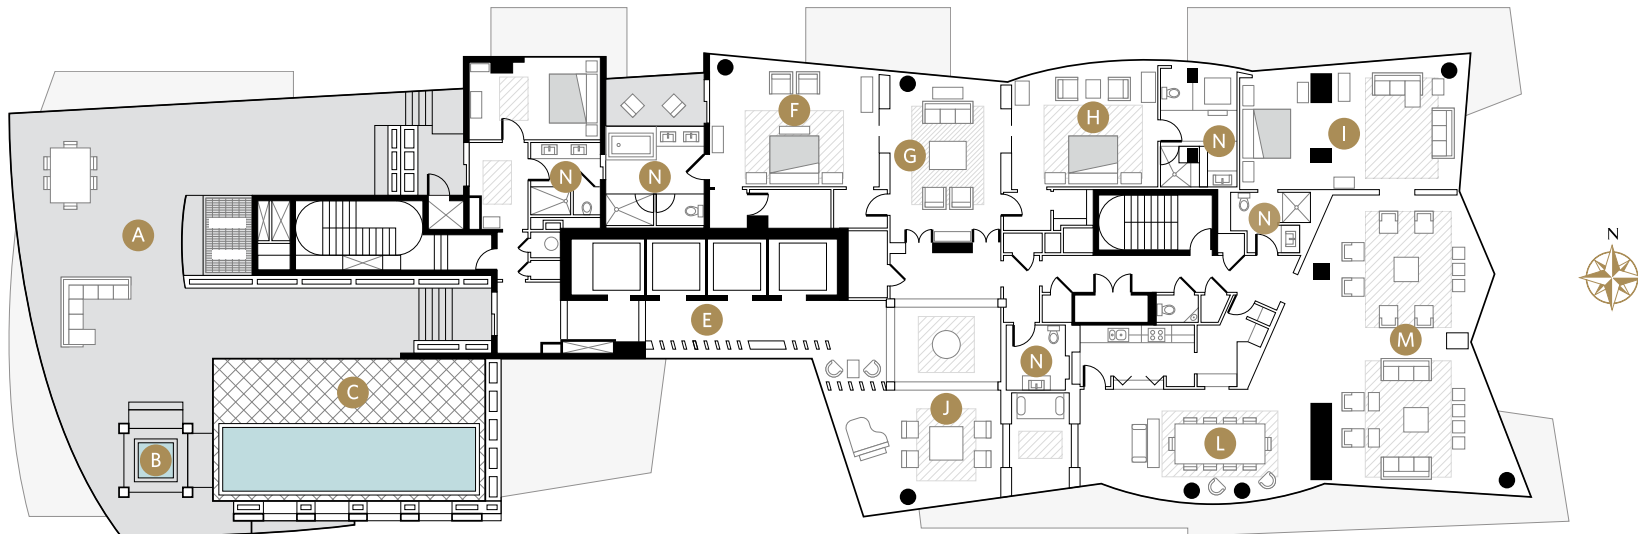

FOUR BEDROOM PENTHOUSE

Suite Size: 10,000 sq ft / 930 sq m

Sales & Information:
www.TheSetaiHotel.com
 855 923 7941
 Int. 1 786 261 0804

The Penthouse at The Setai is a spacious 10,000 sq ft suite located on the top floor of our 40-story ocean front glass tower. It offers 4 bedrooms, 2 are master bedrooms with king size beds, 1 feature 2 twin trundle beds and the fourth room or the "Butlers Room" has a queen size bed.

There are a total of 4 bathrooms, all include rainfall showers, 2 large Jacuzzi tubs and one features a steam

shower. In addition, there is a powder room for guests with luxury Aqua di Parma bath and electric black out blinds. A state of the art sound system, new 75-inch Samsung LED HD TV, Nest digital Thermostat, Nespresso coffee maker, mini bar and complimentary wireless internet.

A- Terrace Lounge / Dining Areas
 B- Raised Jacuzzi
 C- 20' Lap Pool
 D- 4th Bedroom / Butler Room
 E- 4 Elevator Entrance Way

F- 1st Master Bedroom
 G- Sitting Area
 H- 2nd Master Bedroom
 I- 3rd Bedroom (Two Twins Beds / Separate Luonge Area)
 J- Baby Grand Piano / Sitting Area

K- Kitchen
 L- 12 Person Dinning Table
 M- Double Living Room (Ocean Front)
 N- Bathrooms