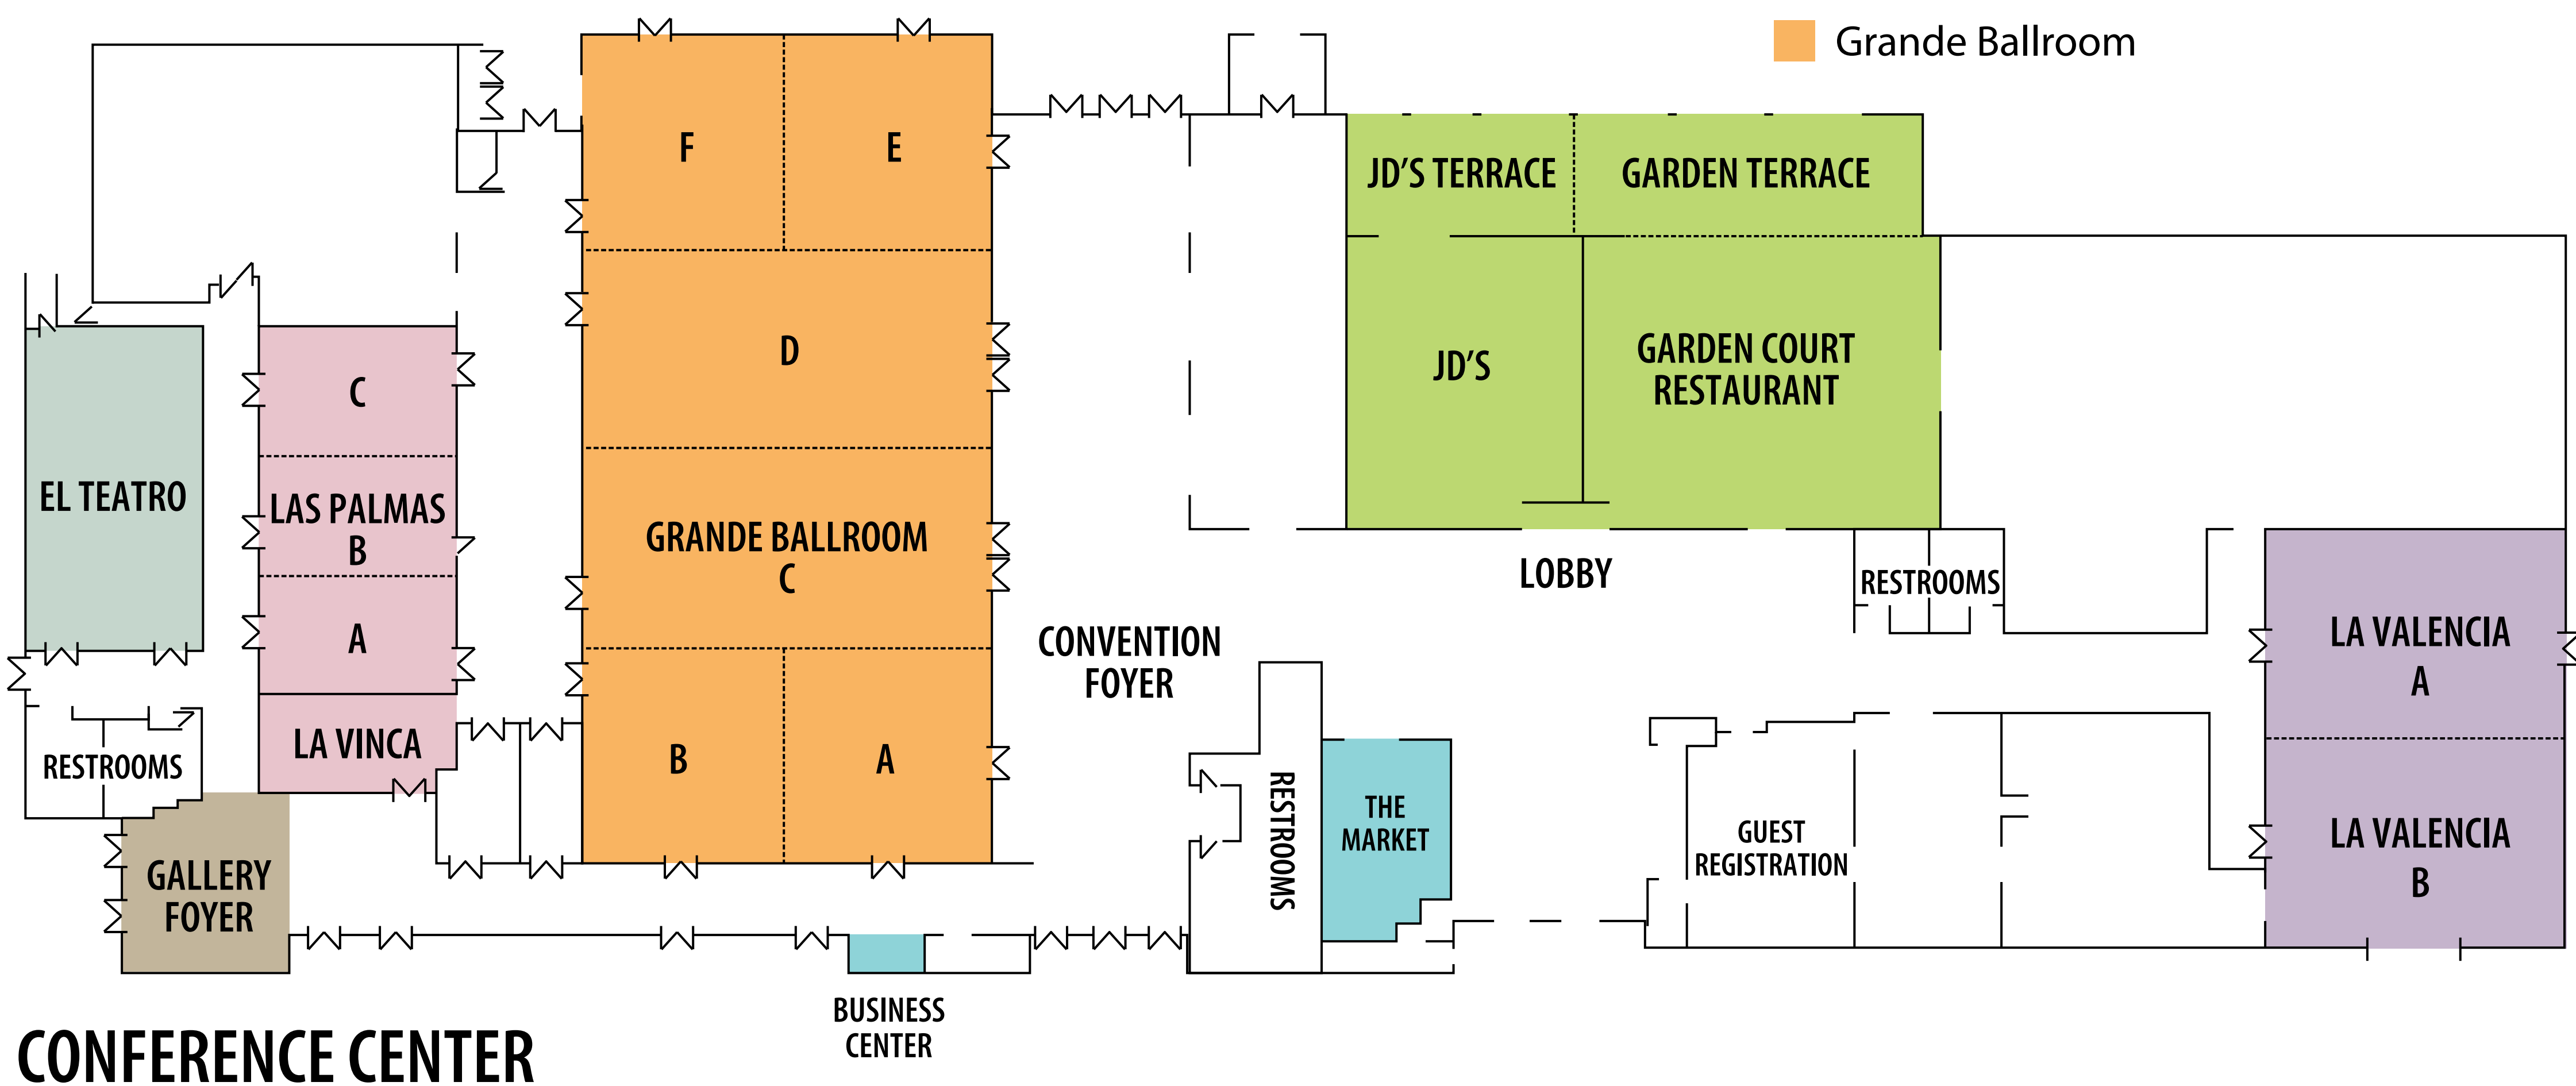

THE SCOTTSDALE
PLAZA
RESORT

RESTAURANTS

- Café Cabana
- Garden Court Restaurant
- JD's

POOLS

- Courtyard
- Lodge
- Main
- Villa

* Ice Machines

RECREATION/SERVICES

- Business Center
- The Market
- Fitness Center
- Tennis Courts
- The Salon & Day Spa

MEETING & EVENT FACILITIES

- Arizona Room
- Cactus Room
- Camelback Vista
- Cholla
- Cypress Court
- El Teatro
- Gallery Foyer
- Garden Terrace
- Grande Ballroom
- JD's Terrace
- La Valencia
- La Vinca
- Las Palmas
- Lodge Boardroom
- Ocotillo
- Terraza
- The Plaza Lawn

CONFERENCE CENTER

BUSINESS CENTER