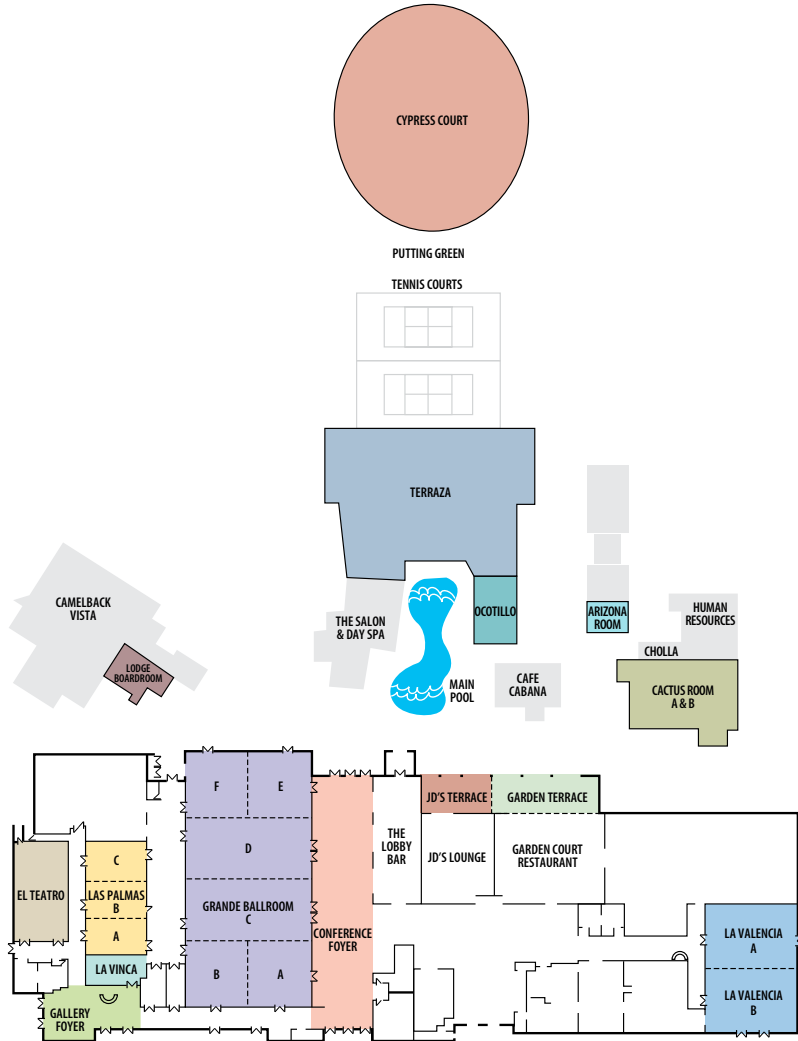

We are proud of our 35 years of continuous ownership and management of The Plaza.

We are truly independent, ever mindful that our success totally depends on your success.

John W. Dawson
Chairman

- | | | | | |
|-------------------|---------|------------------|-----------------|--------------|
| GUEST ROOMS | SUITES | EXECUTIVE LODGES | LODGE BOARDROOM | ICE MACHINES |
| CONFERENCE CENTER | TERRAZA | THE SALON | CAMELBACK VISTA | |

Conference Center Map

Meeting Room	Dimensions	Sq. Ft.	Ceiling	RDS	T/S	C/R	Conf.	H. Sq.	U-Shape	Recp.
Grande Ballroom	140 x 72	10,080	22-16 ft.	660	1,000	672s/750w	N/A	N/A	N/A	1,200
A, B, E, F	35 x 36	1,260	22-16 ft.	60	100	70	28	44	32	100
C, D, AB, EF	35 x 72	2,520	22-16 ft.	150	250	154	50	70	60	200
La Valencia	47 x 60	2,820	12 ft.	160	240	180	50	80	64	180
A, B	47 x 30	1,410	12 ft.	70	120	78	32	48	40	100
El Teatro	32 x 55	1,760	10 ft.	N/A	N/A	EC-78 BC-104	N/A	N/A	N/A	N/A
Las Palmas	60 x 31	1,860	14 ft.	90	160	120	48	60	54	125
A, B, C	20 x 31	620	14 ft.	24	60	38	24	30	24	35
La Vinca	16 x 33	528	10 ft.	N/A	N/A	N/A	ec-16/bc20	N/A	N/A	N/A
Arizona Room	23 x 20	460	8ft	20	30	20	16	20	18	N/A
Bi-Level Suite	N/A	495	10 ft.	8	20	12	15	N/A	12	25
Cactus A	19 x 12	228	8ft	16	20	12	15	N/A	N/A	N/A
Cactus B	12 x 12	144	8ft	8	N/A	N/A	N/A	N/A	N/A	N/A
Convention Foyer	30 x 160	4,256	N/A	150	N/A	N/A	N/A	N/A	N/A	500
Cypress Court	104 x 133	13,832	N/A	UG800/560	N/A	N/A	N/A	N/A	N/A	1200
Gallery Foyer	26 x 58	2,820	N/A	20	N/A	N/A	N/A	N/A	N/A	50
Garden Terrace	19 x 60	1140	N/A	60	100	60	40	50	45	75
JD's Terrace	19 x 24	456	N/A	24	50	30	28	34		
Lodge Boardroom	26 x 40	1,040	10 ft.	N/A	N/A	N/A	EC-20/EXT-24	N/A	N/A	25
Ocotillo	31 x 23	713	8ft	20	20	12	15	N/A	12	N/A
Terraza (tent)	102 x 70	6,650	N/A	L 330 U 120	650	315	N/A	N/A	N/A	800