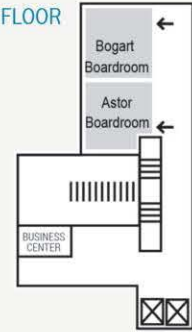

A SAN FRANCISCO HOTEL

208 rooms, including 42 suites and 40 rooms with two double beds
12,000 sq. ft. event spaces, meeting rooms and day meeting venues

LOWER LOBBY LEVEL

LOBBY LEVEL

SECOND FLOOR

ROOM NAME	SQ FT	DIMENSIONS	THEATER	CLASSROOM	CONF	RECEPTION	BANQUET	U-SHAPE	CRESCENT ROUNDS OF 7	ROUNDS OF 8	ROUNDS OF 10
Bellevue	2,870	43'x70'x20'	250	124	-	300	-	50	154	200	240
Bellevue Foyer	702	39'x18'x25'	125	-	-	80	-	-	-	-	-
Belvedere	2,300	50'x46'x11'	200	100	-	250	-	-	126	144	180
Belvedere I	1,200	50'x24'x11'	100	60	32	100	-	36	49	64	70
Belvedere II	1,100	50'x20'x11'	70	60	32	100	-	36	49	64	70
Living Room	1,000	36'x35'x18'	-	-	24	80	-	-	-	40	-
Spade	1,575	45'x35'x8'9"	120	65	-	125	-	-	70	96	120
Spade I	875	25'x35'x8'9"	60	45	26	60	-	30	42	48	60
Spade II	700	20'x35'x8'9"	60	45	26	60	-	30	42	48	60
Wonderly	1,575	45'x35'x8'9"	120	65	-	125	-	-	70	96	120
Wonderly I	875	25'x35'x8'9"	60	45	26	60	-	30	42	48	60
Wonderly II	700	20'x35'x8'9"	60	45	26	60	-	30	42	48	60
Archer	350	16'x22'x9'	-	-	10	-	-	-	-	-	-
Hammet Lounge	855	45'x19'x8'9"	75	-	-	85	50	-	-	-	-
Bogart	420	19'x22'x9'	25	15	12	-	-	15	-	-	-
Astor	420	19'x22'x9'	-	-	10	-	-	-	-	-	-
Tratto Restaurant	1,644	-	-	-	-	175	113	-	-	-	-
The Gallery	181	-	-	-	14	25	24	-	-	-	-

Room	Details			Seating Capacity						
	DIMENSIONS	CEILING	SQ. FT.	CONFERENCE	THEATRE	CLASSROOM	HOLLOW SQ.	U-SHAPE	BANQUET	RECEPTION
Californian	18' x 60.5'	8'	1089	50	120	60	52	46	80	120
Californian A	18' x 36'	8'	648	24	72	30	32	28	48	80
Californian B	18' x 24.5'	8'	441	18	38	24	20	18	24	40
Serrano	16' x 47.5'	8'	760	26	60	40	35	30	48	60
Serrano A	16' x 21.5'	8'	344	20	34	15	15	14	20	30
Serrano B	16' x 26'	8'	416	20	21	25	18	15	20	30
Young Boardroom	16' x 19'	8'	304	10					12	
Jarvis' Corner		8'	400							30
Jasper's		8'	2720						150	250

236 rooms, including 23 suites and 56 rooms with two double beds
3,000 sq. ft. meeting space conveniently located on one floor, easily accessible from the lobby

HOTEL  SPERO
SAN FRANCISCO