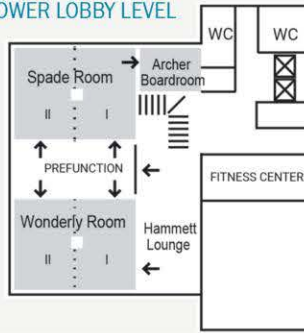

A SAN FRANCISCO HOTEL

208 rooms, including 42 suites and 40 rooms with two double beds
12,000 sq. ft. event spaces, meeting rooms and day meeting venues

LOWER LOBBY LEVEL

LOBBY LEVEL

SECOND FLOOR

ROOM NAME	SQ FT	DIMENSIONS	THEATER	CLASSROOM	CONF	RECEPTION	BANQUET	U-SHAPE	CRESCENT ROUNDS OF 7	ROUNDS OF 8	ROUNDS OF 10
Bellevue	2,870	43'x70'x20'	250	124	-	300	-	50	154	200	240
Bellevue Foyer	702	39'x18'x25'	125	-	-	80	-	-	-	-	-
Belvedere	2,300	50'x46'x11'	200	100	-	250	-	-	126	144	180
Belvedere I	1,200	50'x24'x11'	100	60	32	100	-	36	49	64	70
Belvedere II	1,100	50'x20'x11'	70	60	32	100	-	36	49	64	70
Living Room	1,000	36'x35'x18'	-	-	24	80	-	-	-	40	-
Spade	1,575	45'x35'x8'9"	120	65	-	125	-	-	70	96	120
Spade I	875	25'x35'x8'9"	60	45	26	60	-	30	42	48	60
Spade II	700	20'x35'x8'9"	60	45	26	60	-	30	42	48	60
Wonderly	1,575	45'x35'x8'9"	120	65	-	125	-	-	70	96	120
Wonderly I	875	25'x35'x8'9"	60	45	26	60	-	30	42	48	60
Wonderly II	700	20'x35'x8'9"	60	45	26	60	-	30	42	48	60
Archer	350	16'x22'x9'	-	-	10	-	-	-	-	-	-
Hammet Lounge	855	45'x19'x8'9"	75	-	-	85	50	-	-	-	-
Bogart	420	19'x22'x9'	25	15	12	-	-	15	-	-	-
Astor	420	19'x22'x9'	-	-	10	-	-	-	-	-	-
Tratto Restaurant	1,644	-	-	-	-	175	113	-	-	-	-
The Gallery	181	-	-	-	14	25	24	-	-	-	-

Room	Details			Seating Capacity						
	DIMENSIONS	CEILING	SQ. FT.	CONFERENCE	THEATRE	CLASSROOM	HOLLOW SQ.	U-SHAPE	BANQUET	RECEPTION
Californian	18' x 60.5'	8'	1089	50	120	60	52	46	80	120
Californian A	18' x 36'	8'	648	24	72	30	32	28	48	80
Californian B	18' x 24.5'	8'	441	18	38	24	20	18	24	40
Serrano	16' x 47.5'	8'	760	26	60	40	35	30	48	60
Serrano A	16' x 21.5'	8'	344	20	34	15	15	14	20	30
Serrano B	16' x 26'	8'	416	20	21	25	18	15	20	30
Young Boardroom	16' x 19'	8'	304	10					12	
Jarvis' Corner		8'	400							30
Jasper's		8'	2720						150	250