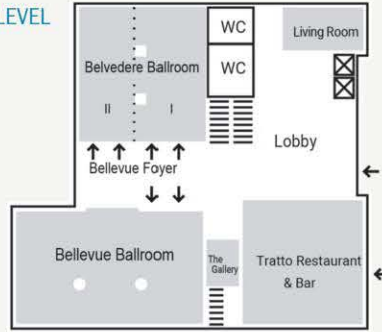

A SAN FRANCISCO HOTEL

208 rooms, including 42 suites and 40 rooms with two double beds
12,000 sq. ft. event spaces, meeting rooms and day meeting venues

LOWER LOBBY LEVEL

LOBBY LEVEL

SECOND FLOOR

ROOM NAME	SQ FT	DIMENSIONS	THEATER	CLASSROOM	CONF	RECEPTION	BANQUET	U-SHAPE	CRESCENT ROUNDS OF 7	ROUNDS OF 8	ROUNDS OF 10
Bellevue	2,870	43'x70'x20'	250	124	-	300	-	50	154	200	240
Bellevue Foyer	702	39'x18'x25'	125	-	-	80	-	-	-	-	-
Belvedere	2,300	50'x46'x11'	200	100	-	250	-	-	126	144	180
Belvedere I	1,200	50'x24'x11'	100	60	32	100	-	36	49	64	70
Belvedere II	1,100	50'x20'x11'	70	60	32	100	-	36	49	64	70
Living Room	1,000	36'x35'x18'	-	-	24	80	-	-	-	40	-
Spade	1,575	45'x35'x8'9"	120	65	-	125	-	-	70	96	120
Spade I	875	25'x35'x8'9"	60	45	26	60	-	30	42	48	60
Spade II	700	20'x35'x8'9"	60	45	26	60	-	30	42	48	60
Wonderly	1,575	45'x35'x8'9"	120	65	-	125	-	-	70	96	120
Wonderly I	875	25'x35'x8'9"	60	45	26	60	-	30	42	48	60
Wonderly II	700	20'x35'x8'9"	60	45	26	60	-	30	42	48	60
Archer	350	16'x22'x9'	-	-	10	-	-	-	-	-	-
Hammet Lounge	855	45'x19'x8'9"	75	-	-	85	50	-	-	-	-
Bogart	420	19'x22'x9'	25	15	12	-	-	15	-	-	-
Astor	420	19'x22'x9'	-	-	10	-	-	-	-	-	-
Tratto Restaurant	1,644	-	-	-	-	175	113	-	-	-	-
The Gallery	181	-	-	-	14	25	24	-	-	-	-

Room	Details			Seating Capacity						
	DIMENSIONS	CEILING	SQ. FT.	CONFERENCE	THEATRE	CLASSROOM	HOLLOW SQ.	U-SHAPE	BANQUET	RECEPTION
Californian	18' x 60.5'	8'	1089	50	120	60	52	46	80	120
Californian A	18' x 36'	8'	648	24	72	30	32	28	48	80
Californian B	18' x 24.5'	8'	441	18	38	24	20	18	24	40
Serrano	16' x 47.5'	8'	760	26	60	40	35	30	48	60
Serrano A	16' x 21.5'	8'	344	20	34	15	15	14	20	30
Serrano B	16' x 26'	8'	416	20	21	25	18	15	20	30
Young Boardroom	16' x 19'	8'	304	10					12	
Jarvis' Corner		8'	400							30
Jasper's		8'	2720						150	250

236 rooms, including 23 suites and 56 rooms with two double beds
3,000 sq. ft. meeting space conveniently located on one floor, easily accessible from the lobby

HOTEL  SPERO
SAN FRANCISCO