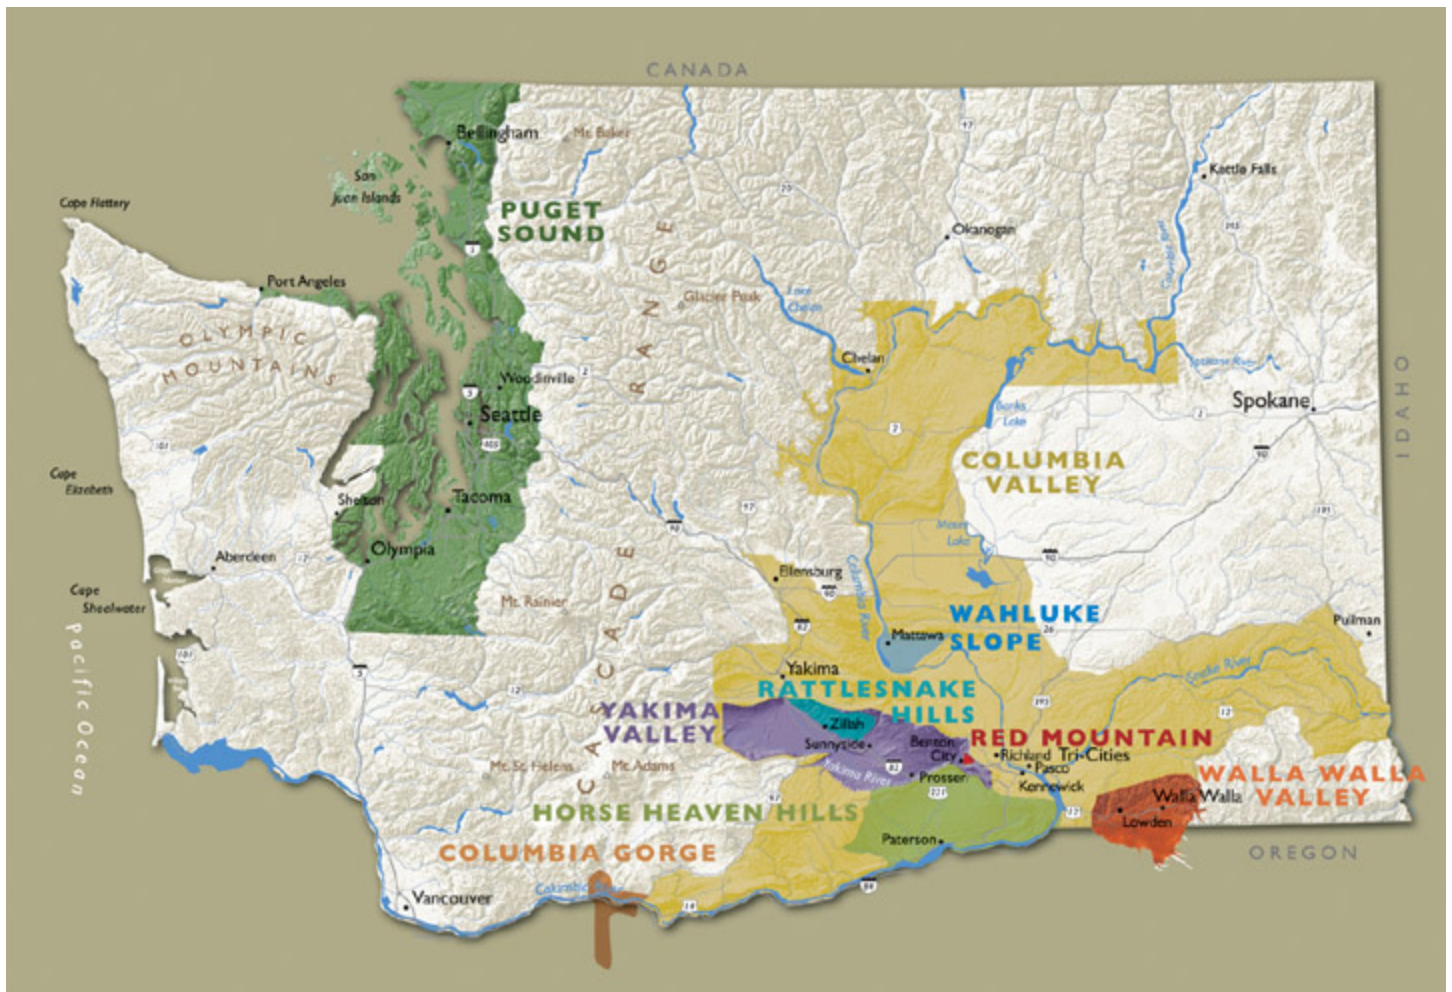

WINE PHILOSOPHY

As Walla Walla's premier luxury hotel, the wine list at the Marcus Whitman Hotel focuses primarily on local vineyards and producers. We are blessed to be in one of the world's most exciting wine regions. From the coastal climates of the West, to the desert climates of the East, Washington State is unmatched in varietals, styles, and quality. We hope you enjoy our offerings. Please let us know if you have a personal favorite not listed. You may find it here on your next visit.

The Ultimate Wine Country Experience!

WASHINGTON AVA REGIONS

What is so unique about Washington wine country? First, there two distinct sides to Washington State; Eastern Washington, where most of the vinifera (wine) grapes are grown and which has desert like conditions and sparse population; and Western Washington where the temperate conditions are more conducive to growing cooler climate vinifera and non-vinifera grapes, but where most of the state's population resides.

The individual soils of Washington State vineyards vary, but overall it is said that Washington has sandy, silty, loam soils as a result of ancient cataclysmic flooding, volcanic and glacial action. These soils drain well and are conducive to deep root growth - important for vines to make it through cyclical freeze events in Eastern Washington. These soils also stop the vineyard pest phylloxera from spreading, allowing our vinifera vines to be planted on their own rootstock.

Walla Walla Valley AVA

Established in 1984, the Walla Walla Valley AVA has a rich history of wine grape growing by the immigrants who settled this area. Walla Walla was once the largest city in the Washington territory so plantings go back to the 1800's. This area only has about 1,600 acres of vineyard due to the threat of "freeze events".