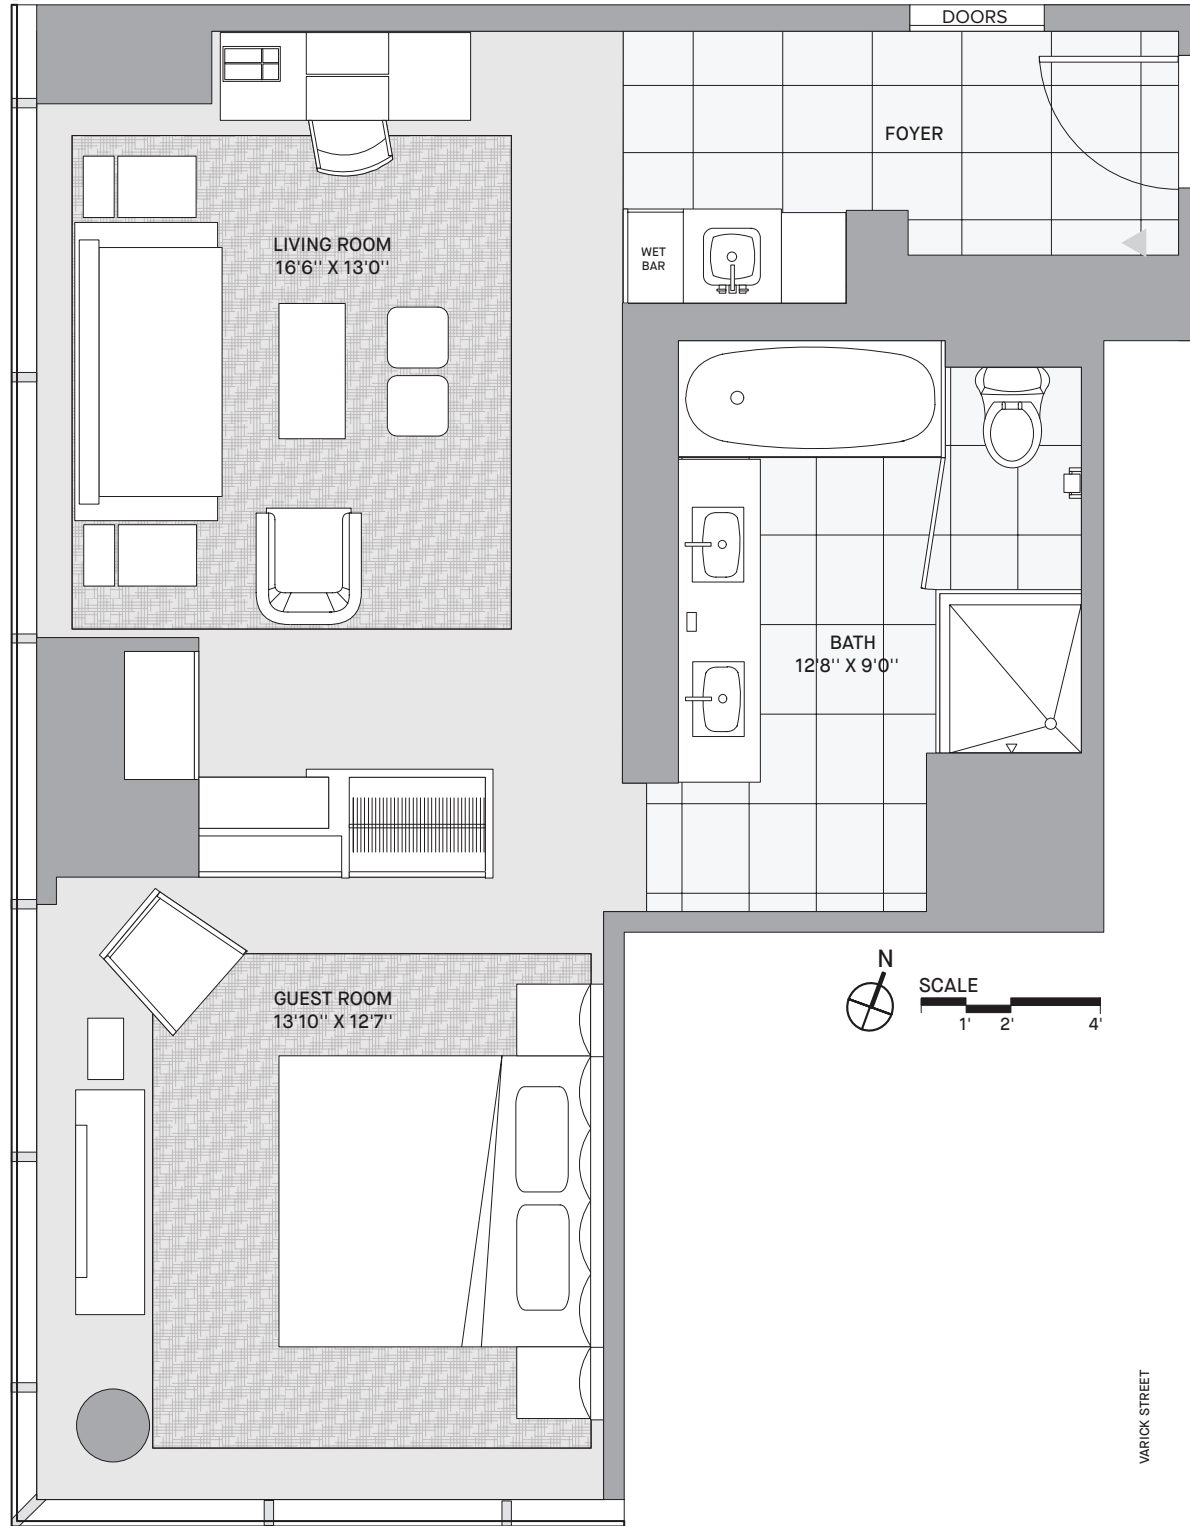

KING ROOM 6 SERIES

435 sq ft (40.41 sq m)

ONE-BEDROOM SUITE 5 SERIES

682 sq ft (63.36 sq m)

The DOMINICK

246 SPRING STREET, NEW YORK, NY 10013 | THEDOMINICK.COM