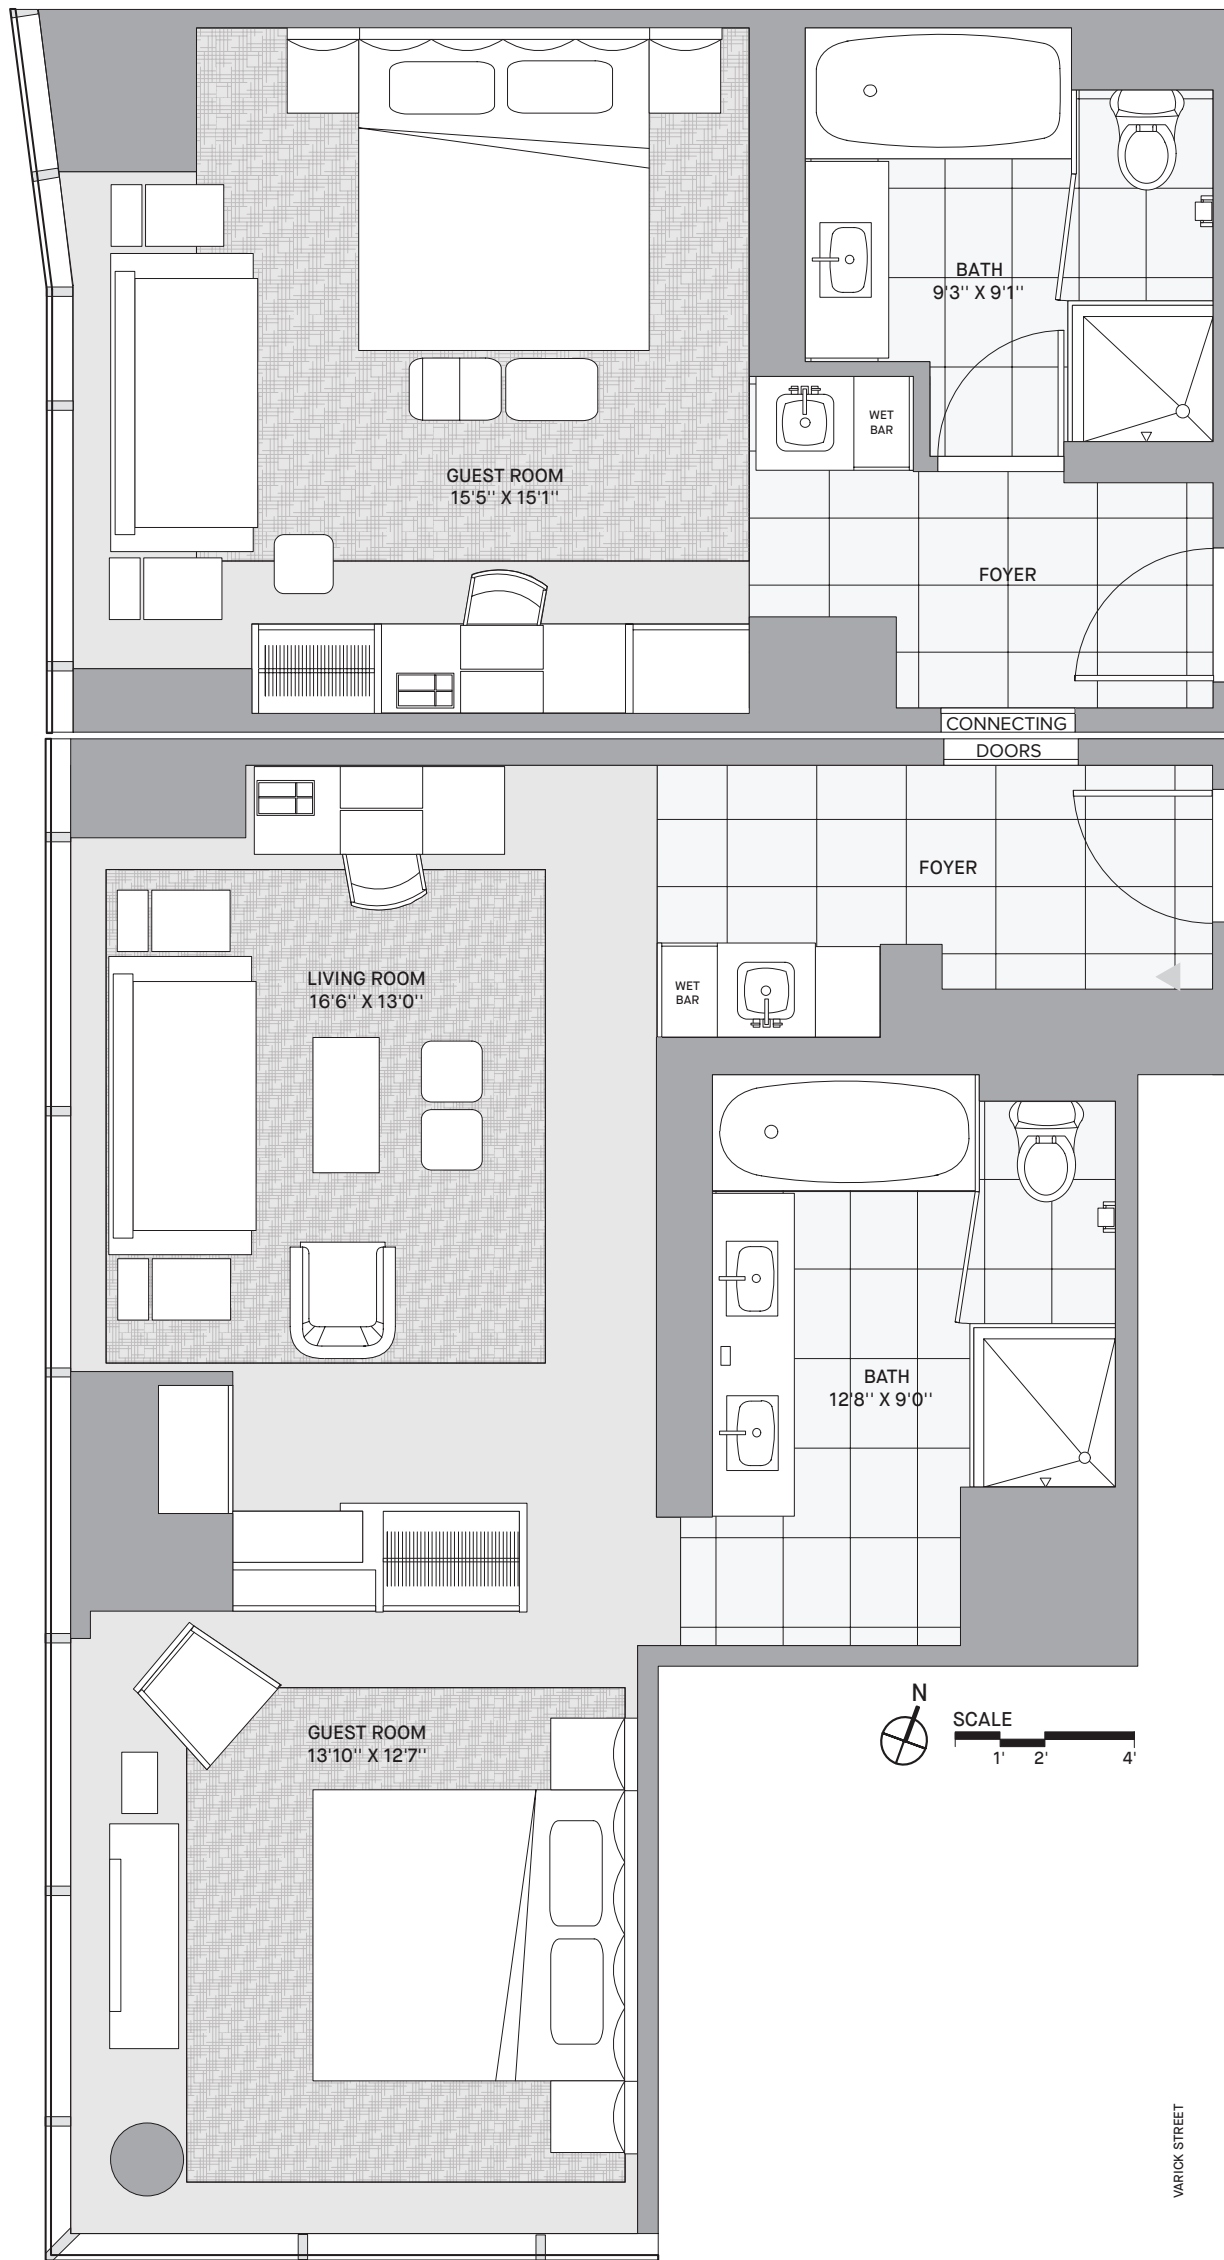

KING ROOM 6 SERIES

435 sq ft (40.41 sq m)

ONE-BEDROOM SUITE 5 SERIES

682 sq ft (63.36 sq m)

The DOMINICK

246 SPRING STREET, NEW YORK, NY 10013 | THEDOMINICK.COM