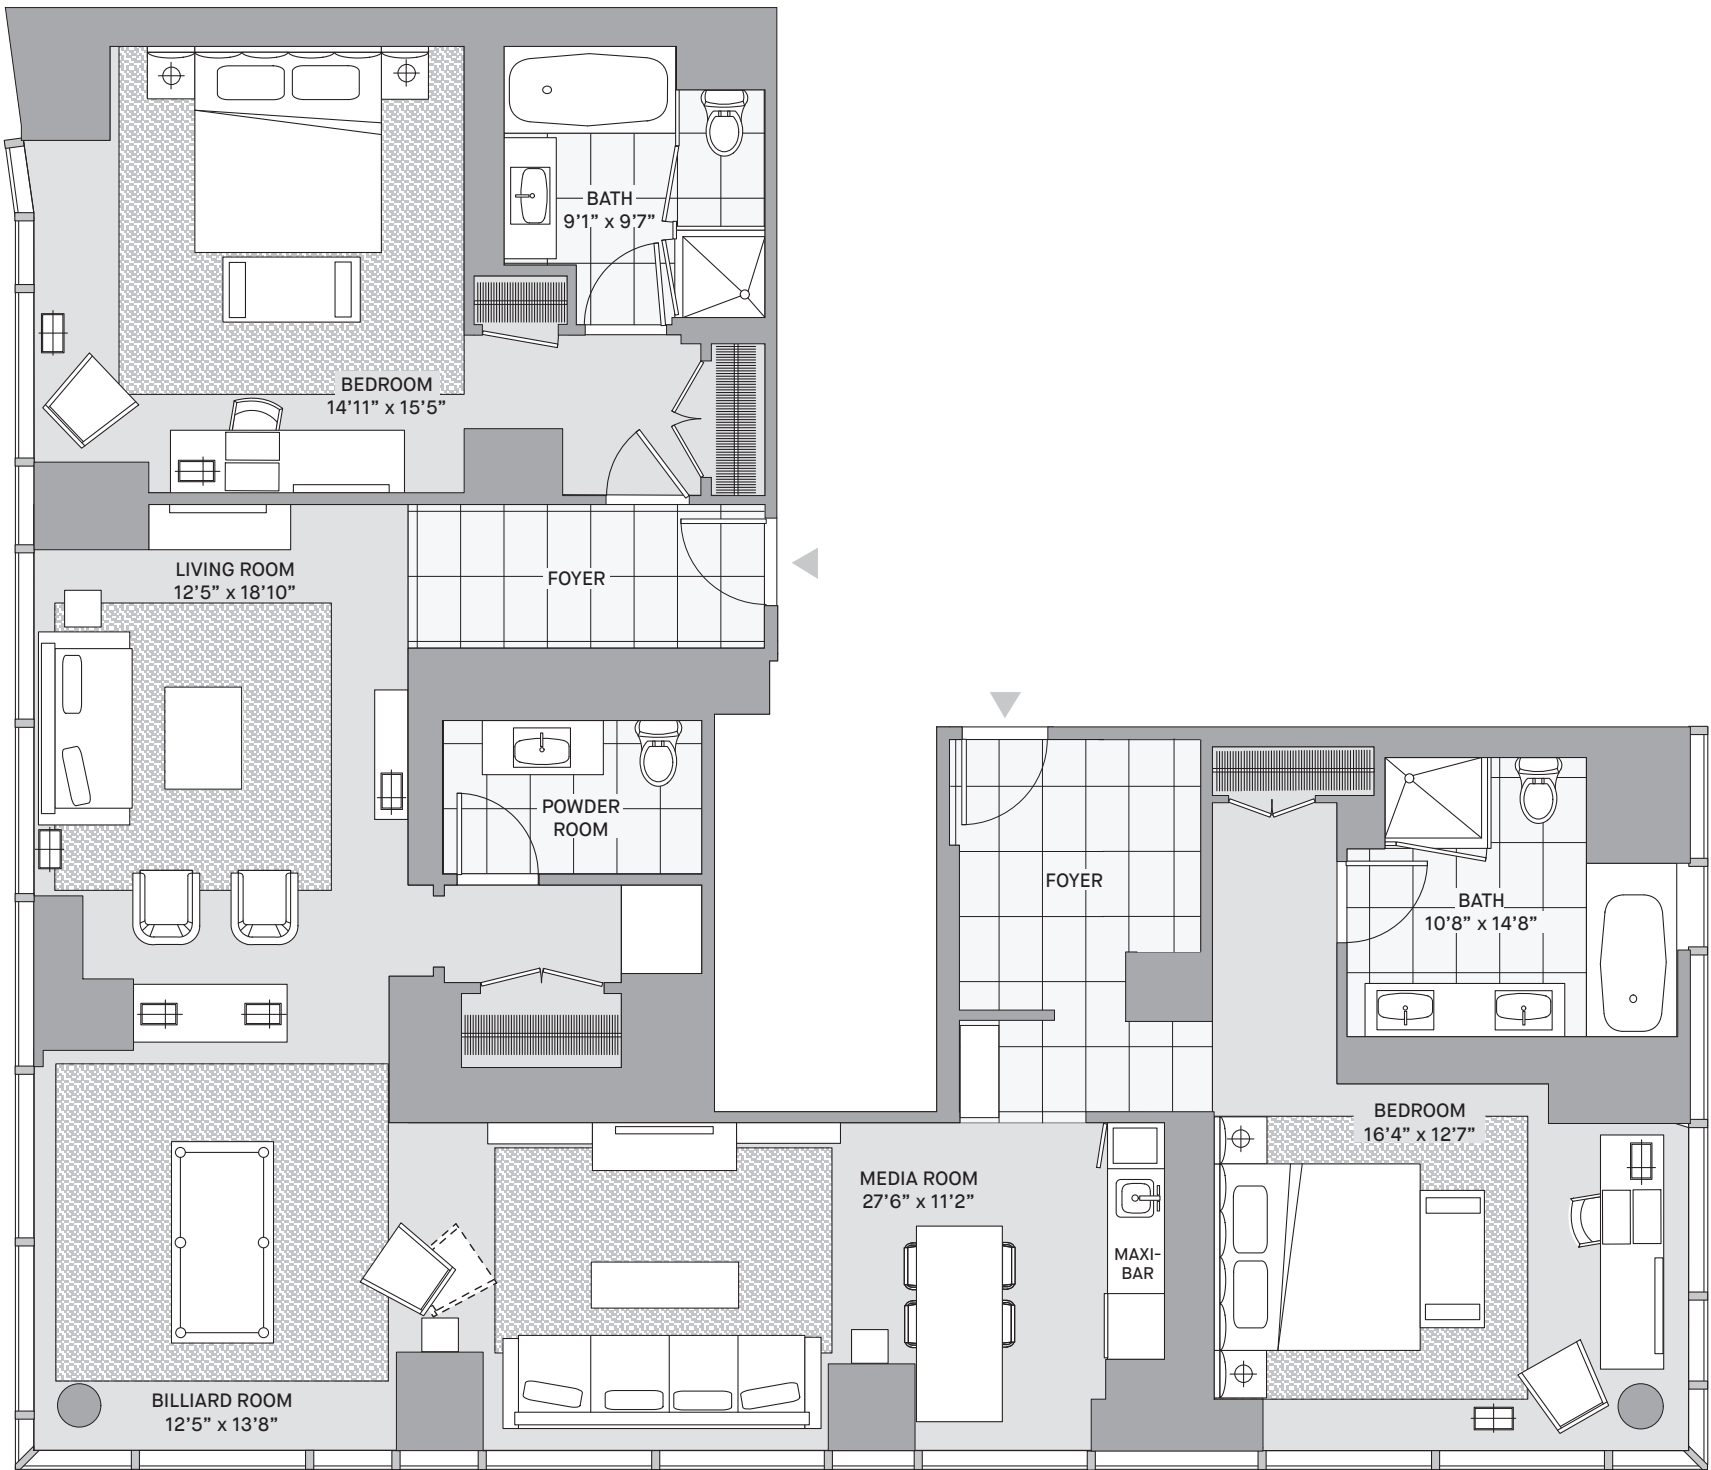

TRIBECA PENTHOUSE 3303

2 bedrooms, 2.5 baths
2,022 sq ft (188.0 sq m)

The DOMINICK

246 SPRING STREET, NEW YORK, NY 10013 | THEDOMINICK.COM