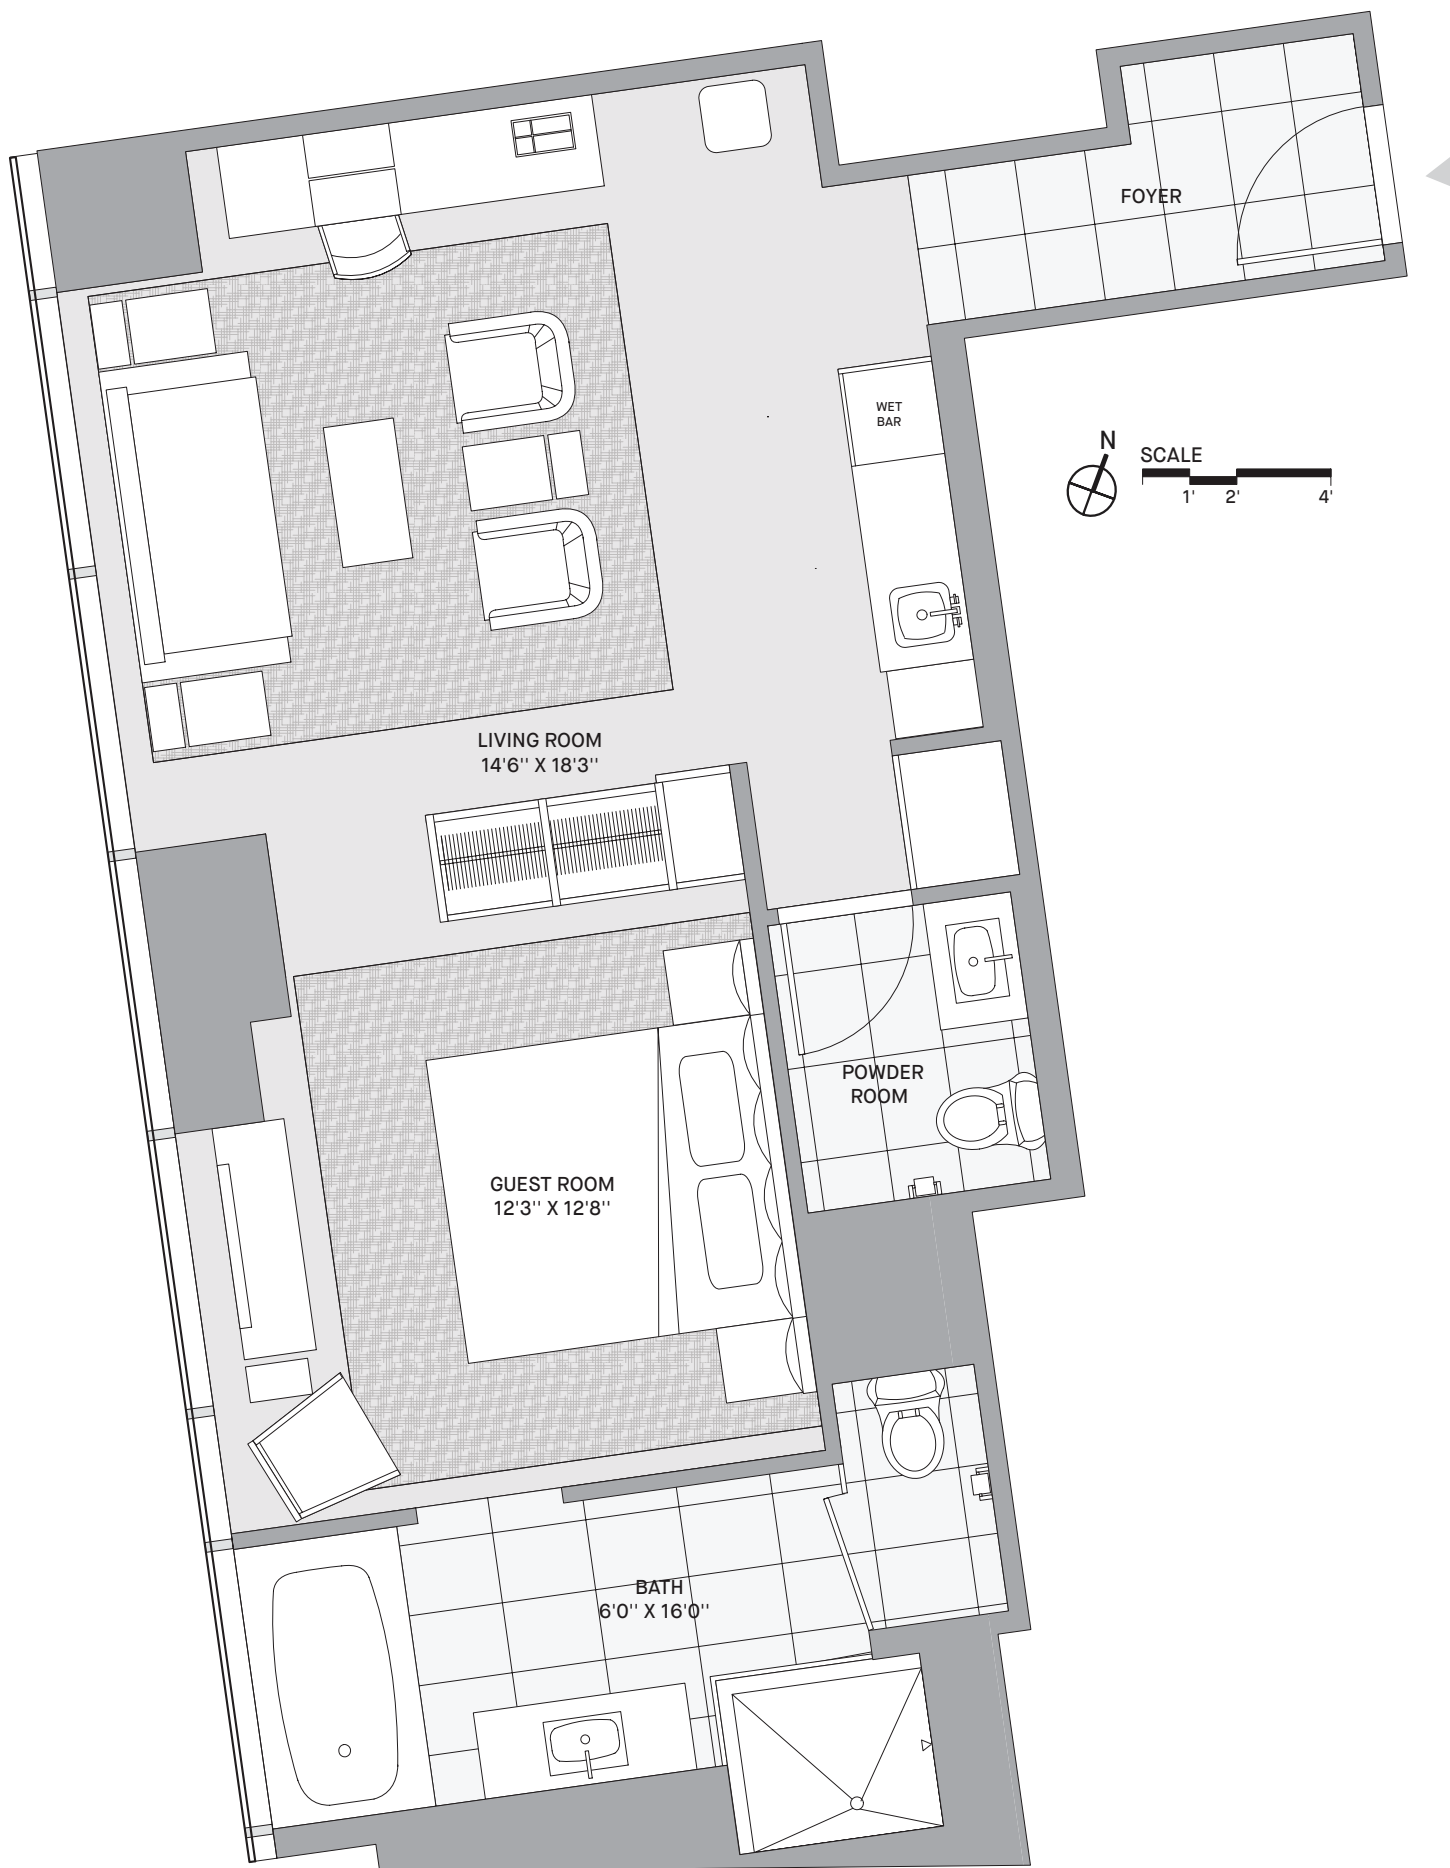

ONE-BEDROOM SUITE 7 SERIES

791 sq ft (73.49 sq m)

The DOMINICK

246 SPRING STREET, NEW YORK, NY 10013 | THEDOMINICK.COM