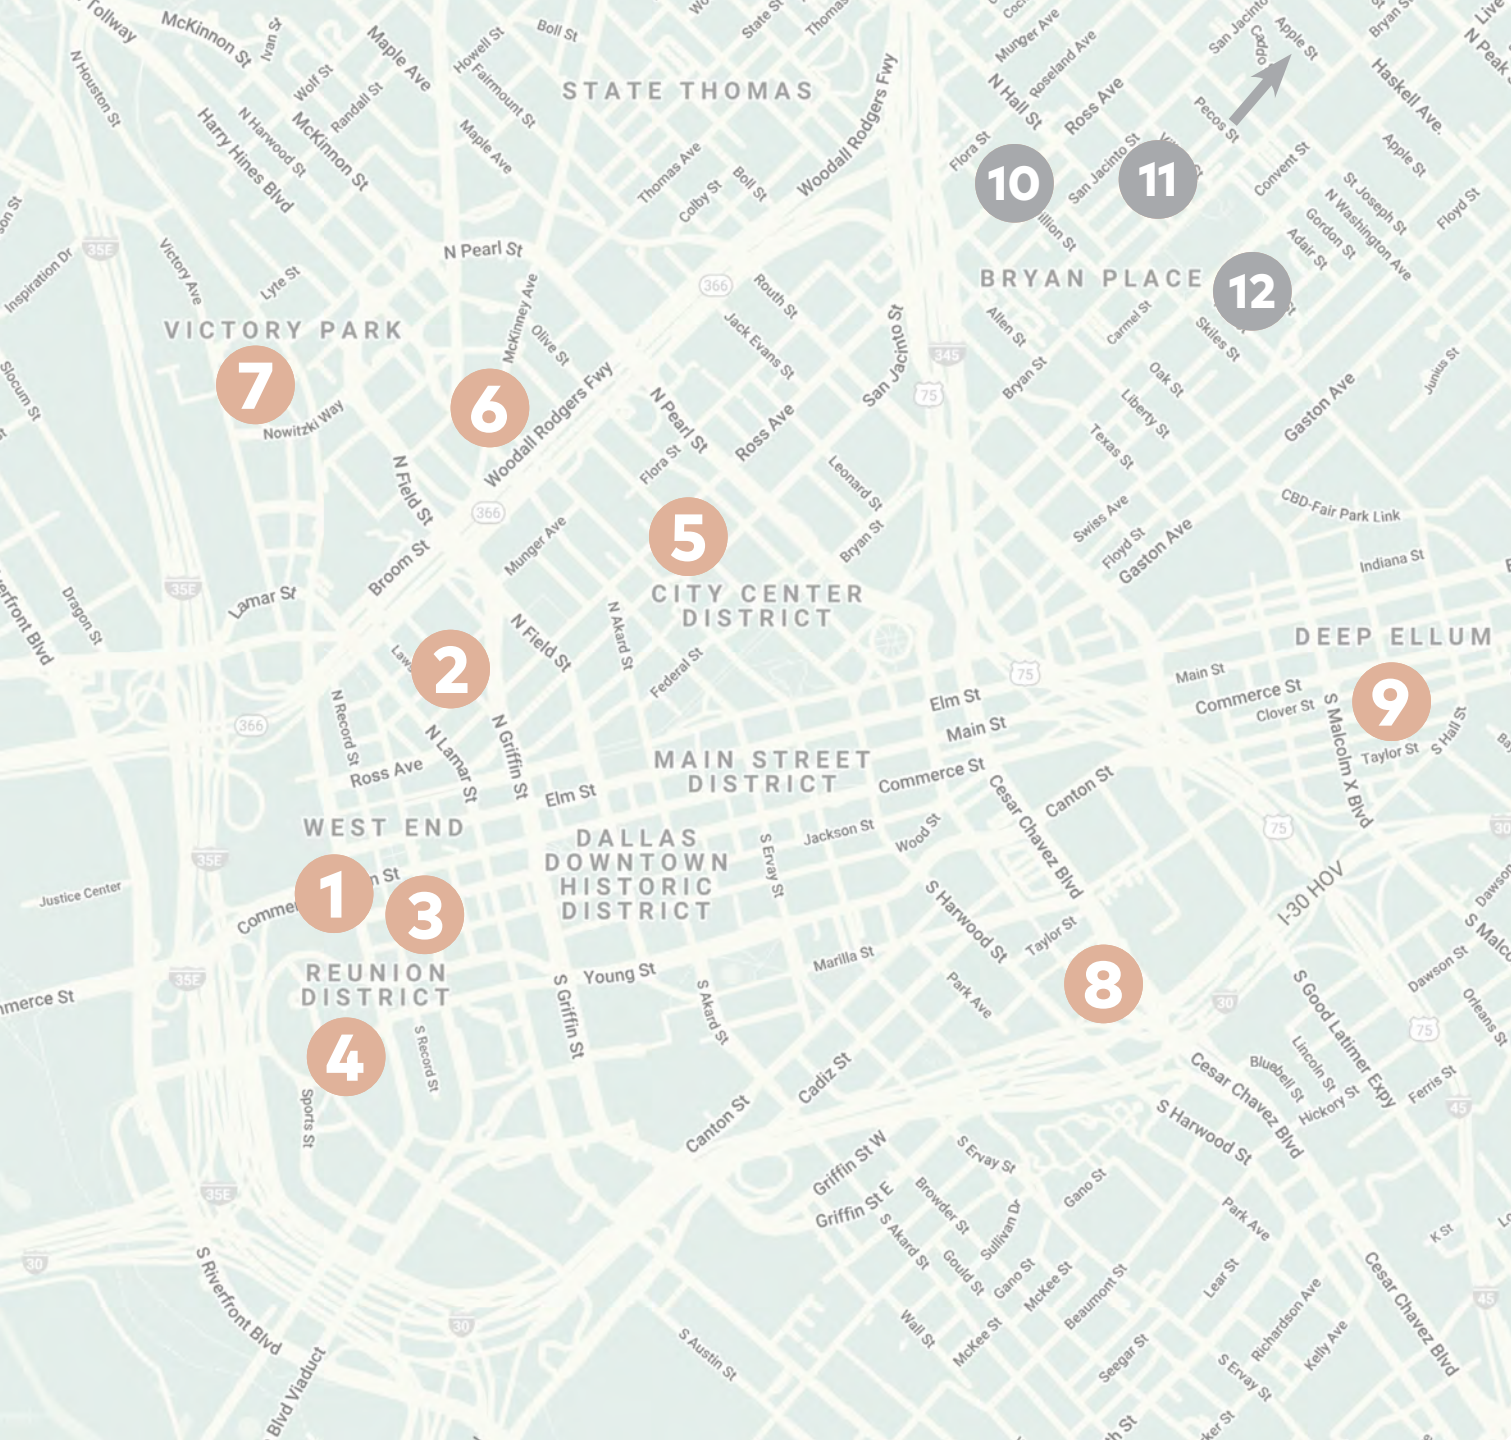

Unlock love.

Embrace Dallas.

A love as big as yours deserves a setting as central as The Beeman Hotel. Our prime position will have you and your guests living like tourists and locals alike. Located right off Highway 75 in Park Cities, your wedding experience can add a dose of Dallas wherever desired.

THINGS TO DO IN DALLAS

- 1 DEALEY PLAZA
- 2 DALLAS WORLD AQUARIUM
- 3 OLD RED MUSEUM
- 4 REUNION TOWER
- 5 DALLAS ARTS DISTRICT
- 6 KLYDE WARREN PARK
- 7 AMERICAN AIRLINES CENTER
- 8 DALLAS FARMERS MARKET
- 9 DEEP ELLUM
- 10 GEORGE W. BUSH PRESIDENTIAL LIBRARY
- 11 NORTH PARK CENTER
- 12 MOCKINGBIRD STATION