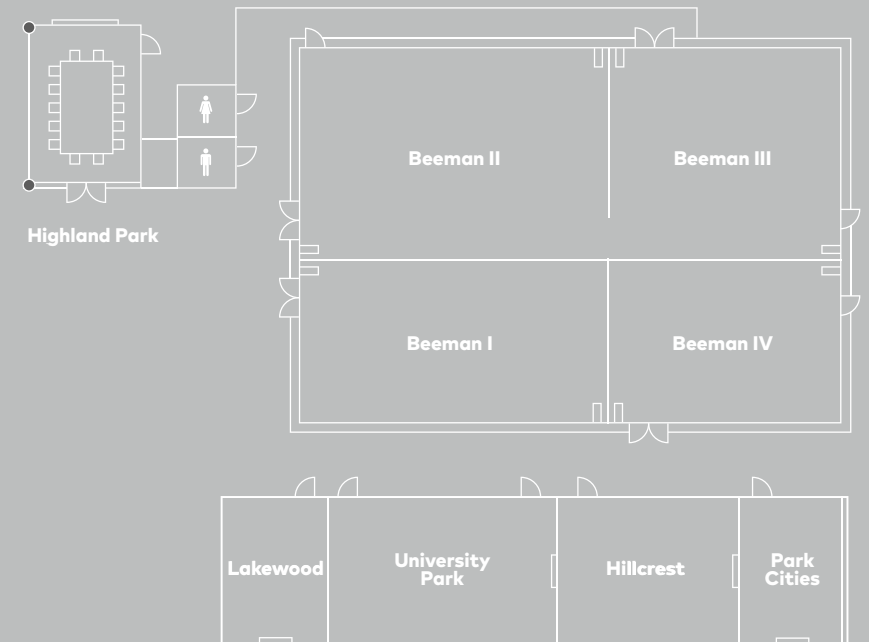

Share love with up to 400 attendees and create memories with room to develop more.

BEEMAN BALLROOM

6,204 sq. ft.
Up to 749 guests theater style.
Up to 350 guests seated
at round tables.

HIGHLAND PARK

442 sq. ft. | Up to 14 guests
The perfect space for a
bride or groom.

PARK CENTRAL

1,938 sq. ft. | Up to 150 guests
Ideal for receptions of
up to 60 guests.

LAKWOOD

384 sq. ft. | Up to 40 guests
Another beautiful suite
for a bride or groom.

PARK CITIES

432 sq. ft. | Up to 45 guests
A private space, perfect for
a bride or groom holding room.

UNIVERSITY PARK

912 sq. ft. | Up to 90 guests
For your intimate wedding.

HILLCREST

720 sq. ft. | Up to 75 guests
Diverse gatherings group here.

BEEMAN BALLROOM

PARK CENTRAL

TOTAL SQ. FOOTAGE - 11,032

*floor plans not to scale

Unlock love.

Embrace Dallas.

A love as big as yours deserves a setting as central as The Beeman Hotel. Our prime position will have you and your guests living like tourists and locals alike. Located right off Highway 75 in Park Cities, your wedding experience can add a dose of Dallas wherever desired.