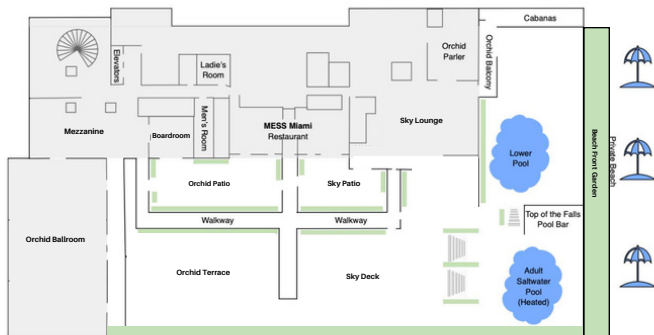

The ALEXANDER

ALL SUITE OCEANFRONT RESORT

MEZZANINE

ORCHID BALLROOM

ORCHID TERRACE

SKY LOUNGE

Dimensions 35' x 39'
Square Feet 1,365

SKY DECK

BOARDROOM

ORCHID PARLOR

5225 COLLINS AVENUE MIAMI BEACH, FLORIDA 33140

PHONE: 305-341-6500

EVENTPLANNER@ALEXANDERHOTEL.COM

WWW.ALEXANDERHOTEL.COM