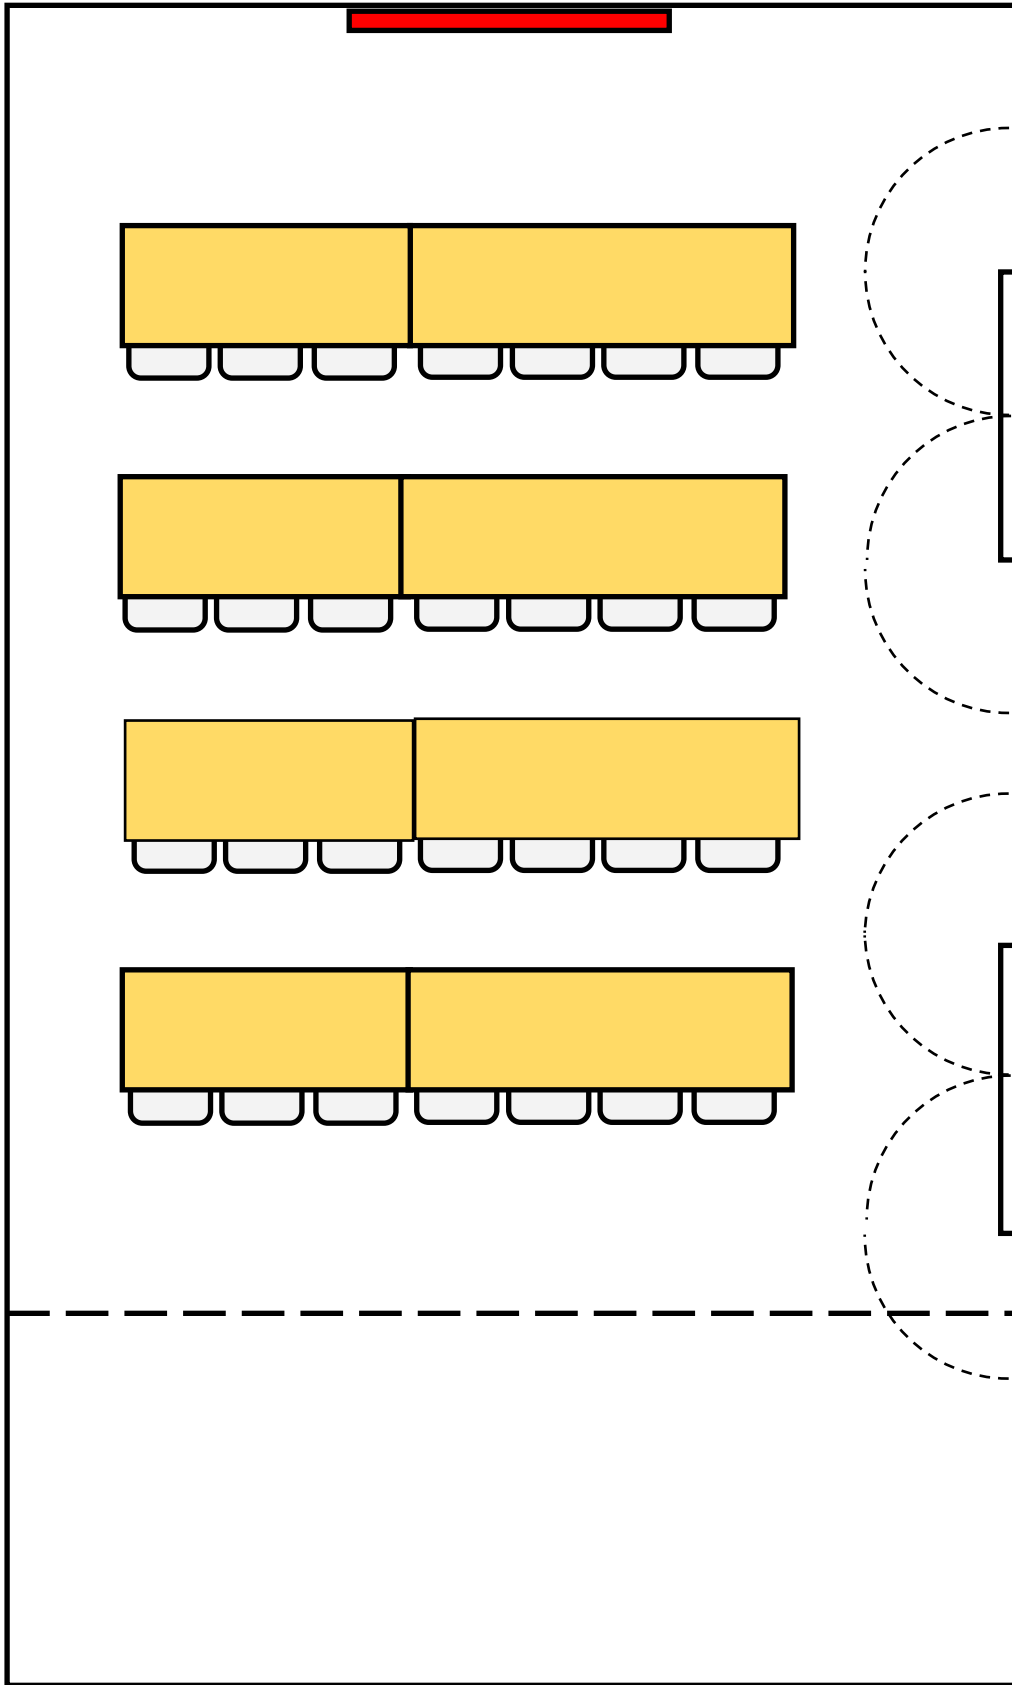

Class Room Shape = 28 people

MP Room (less casino)

Wide	21	ft
Long	27	ft
Total	567	Sq. Feet