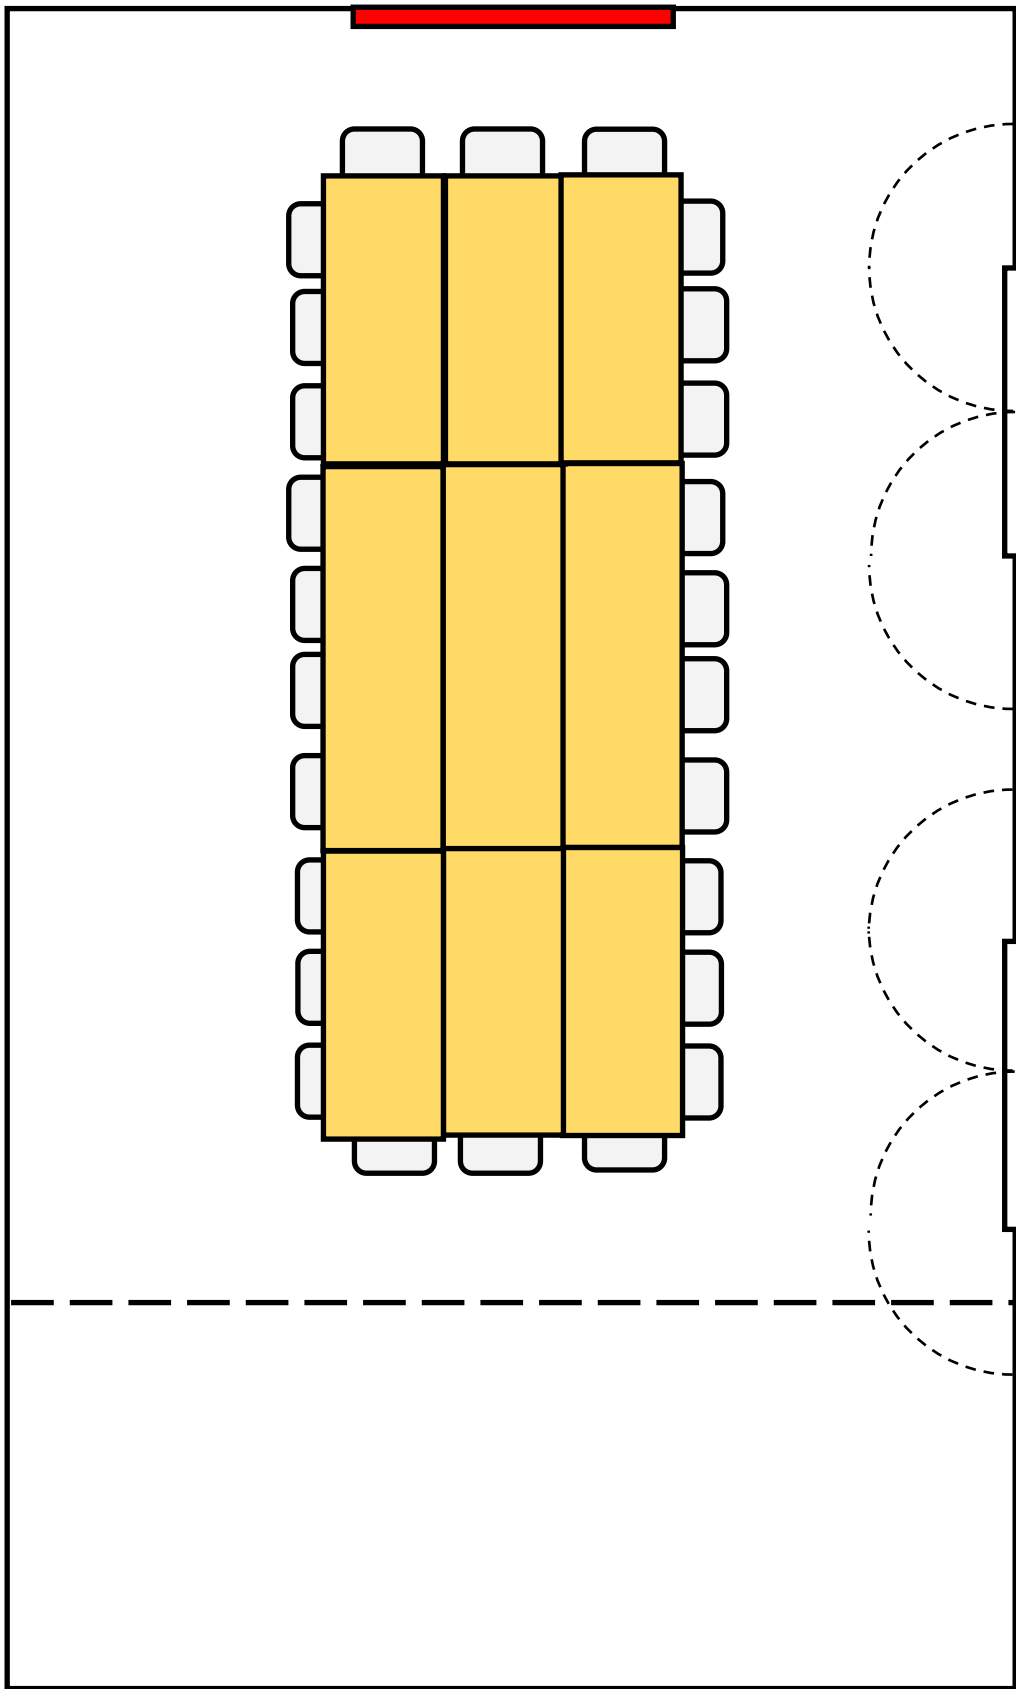

Board Shape = 26 people

MP Room (less casino)

Wide	21	ft
Long	27	ft
Total	567	Sq. Feet