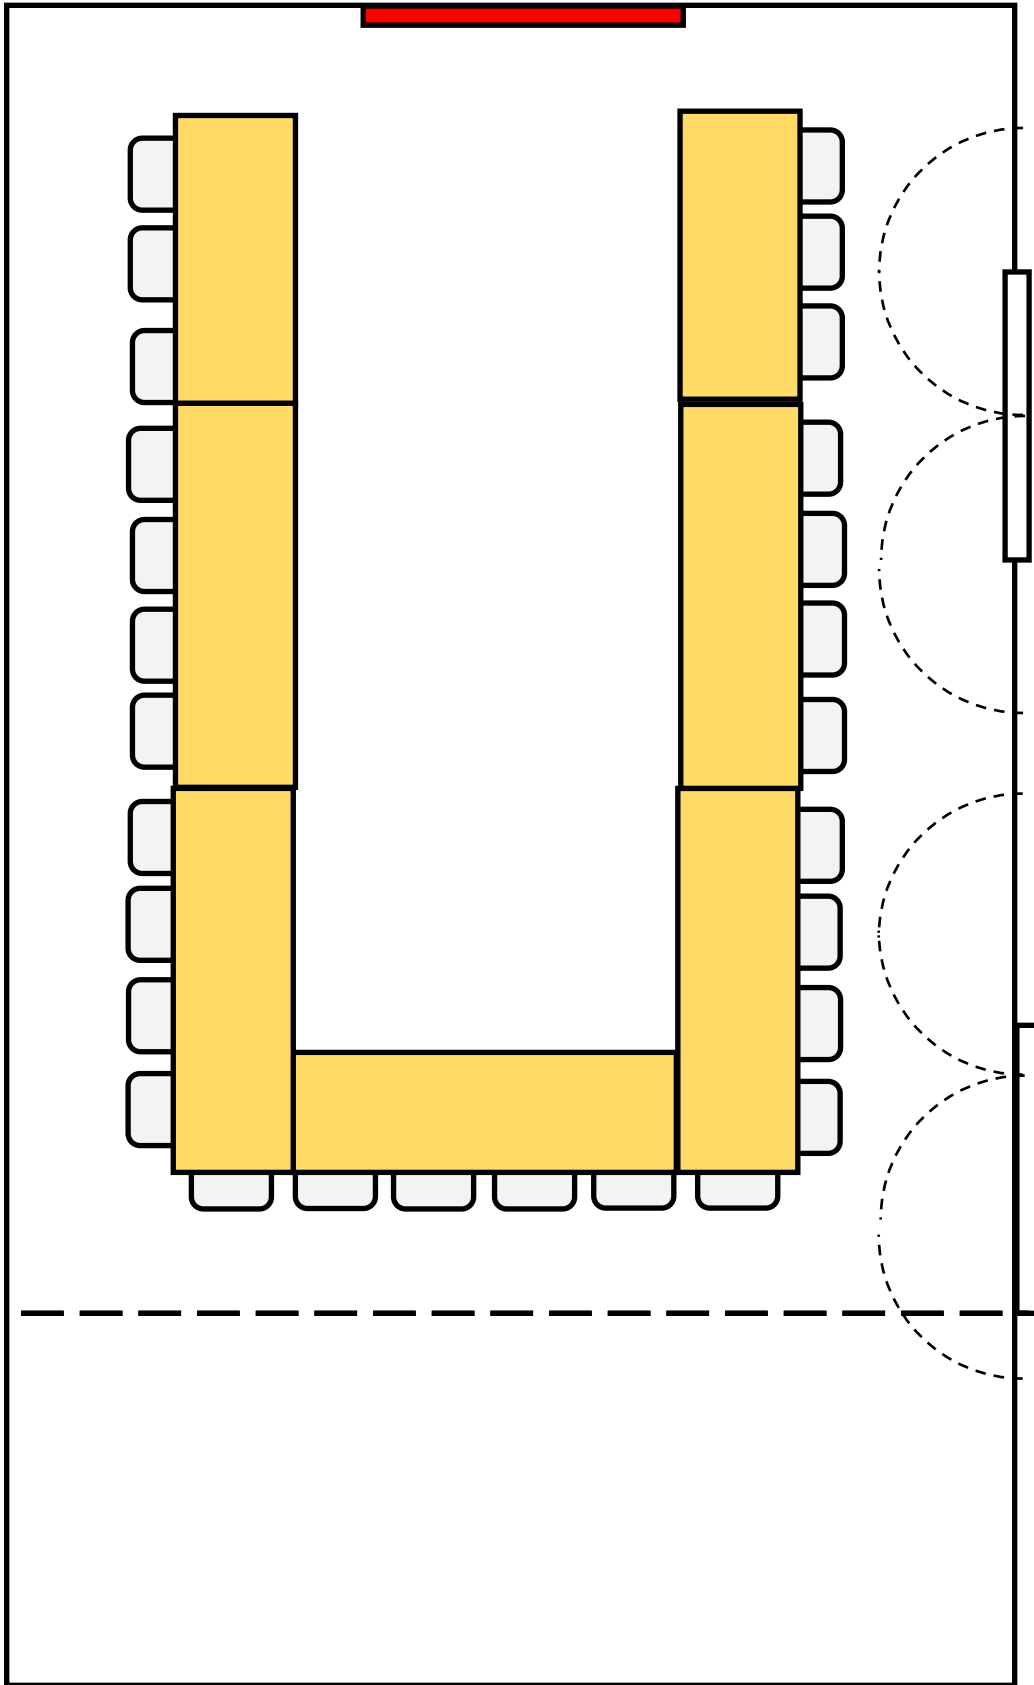

U-Shape = 28 people

MP Room (less casino)

Wide	21	ft
Long	27	ft
Total	567	Sq. Feet