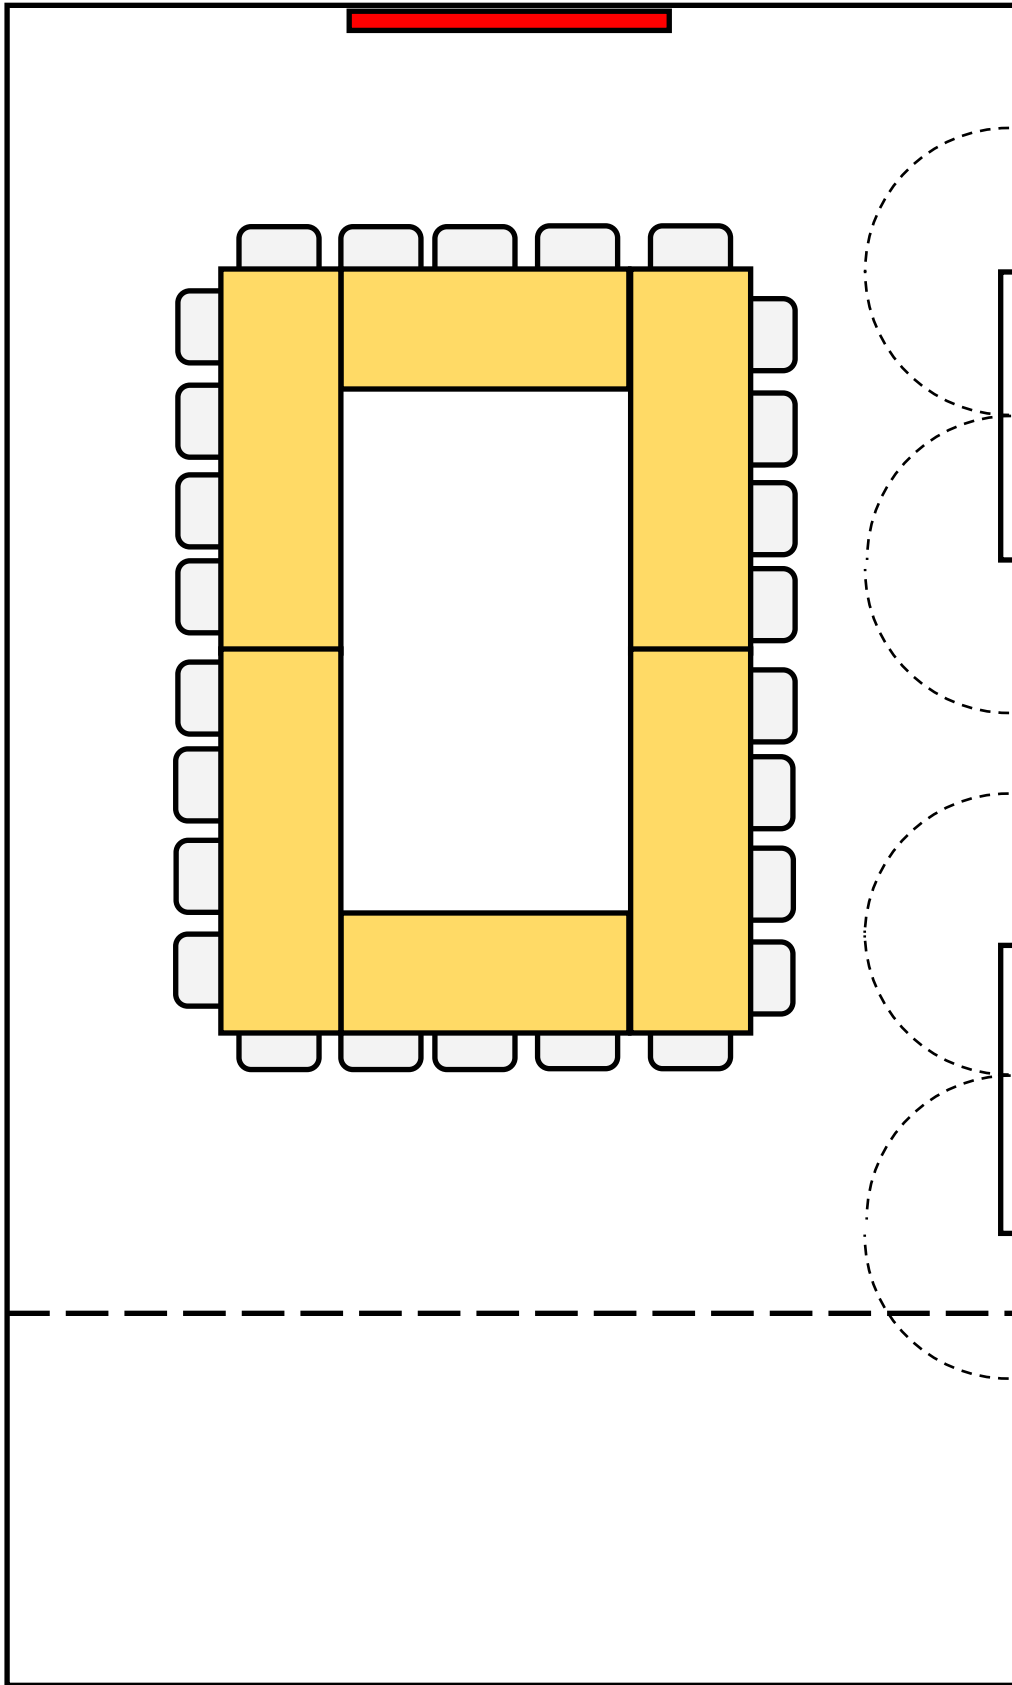

Square Shape = 26 people

MP Room (less casino)

Wide	21	ft
Long	27	ft
Total	567	Sq. Feet