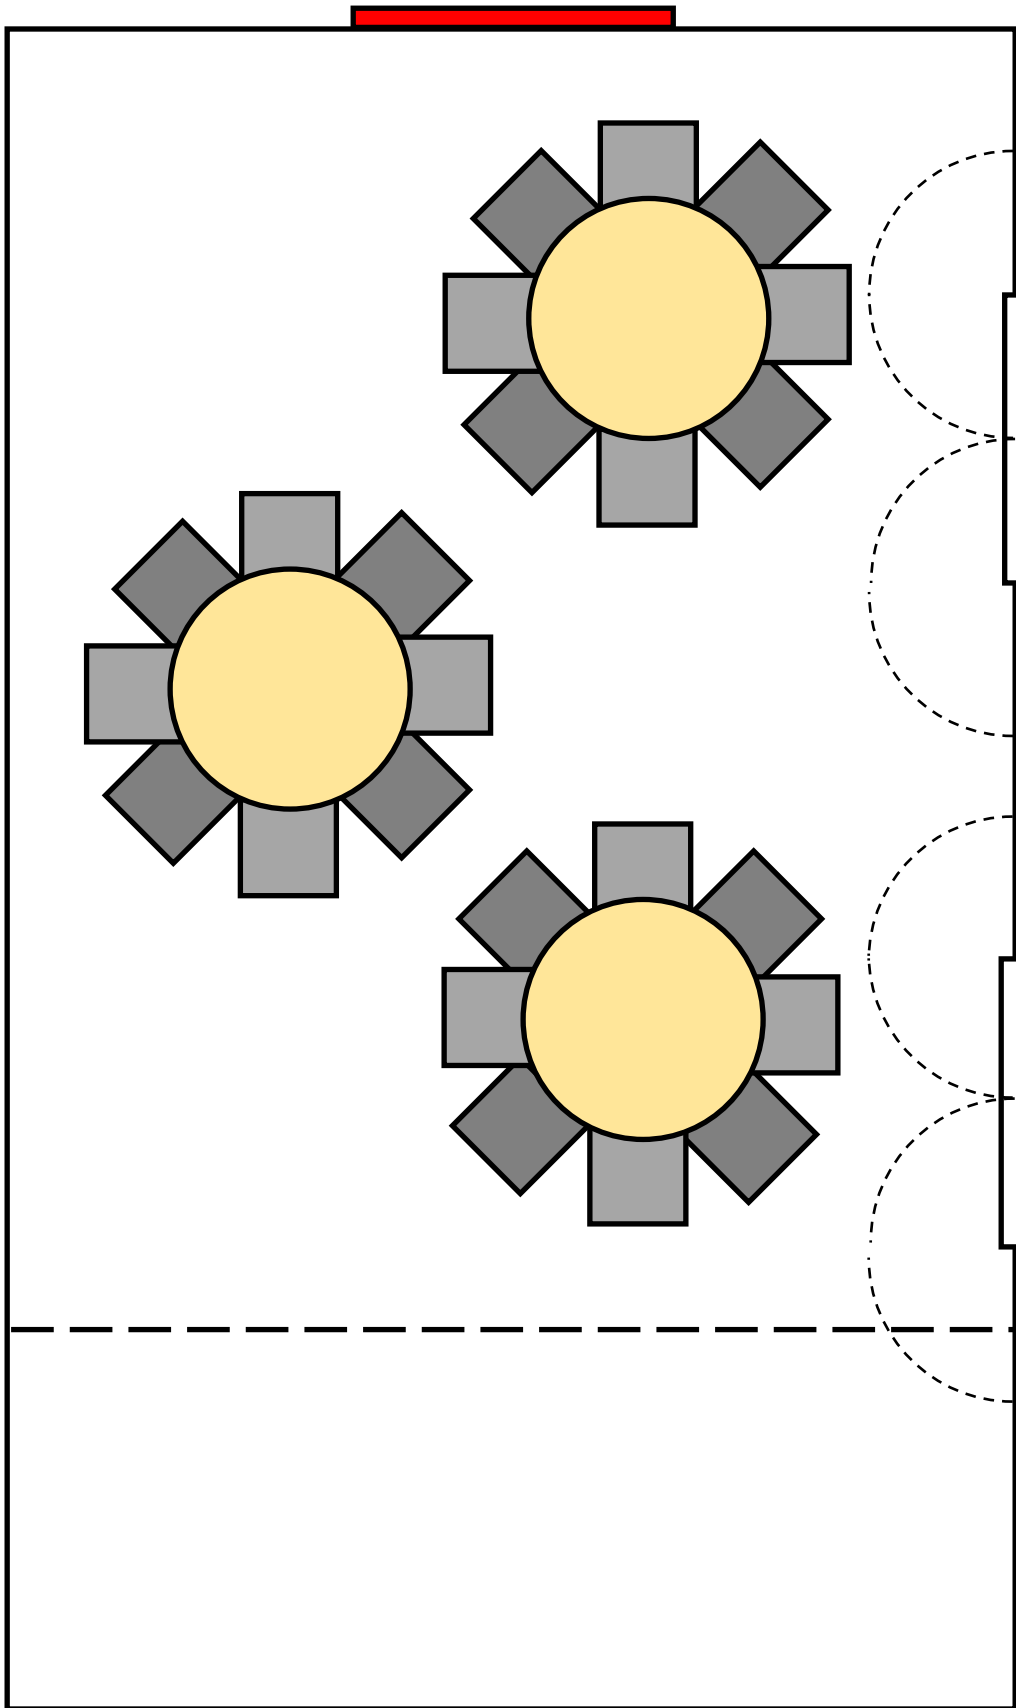

Round Shape = 32 people

MP Room (less casino)

Wide	21	ft
Long	27	ft
Total	567	Sq. Feet