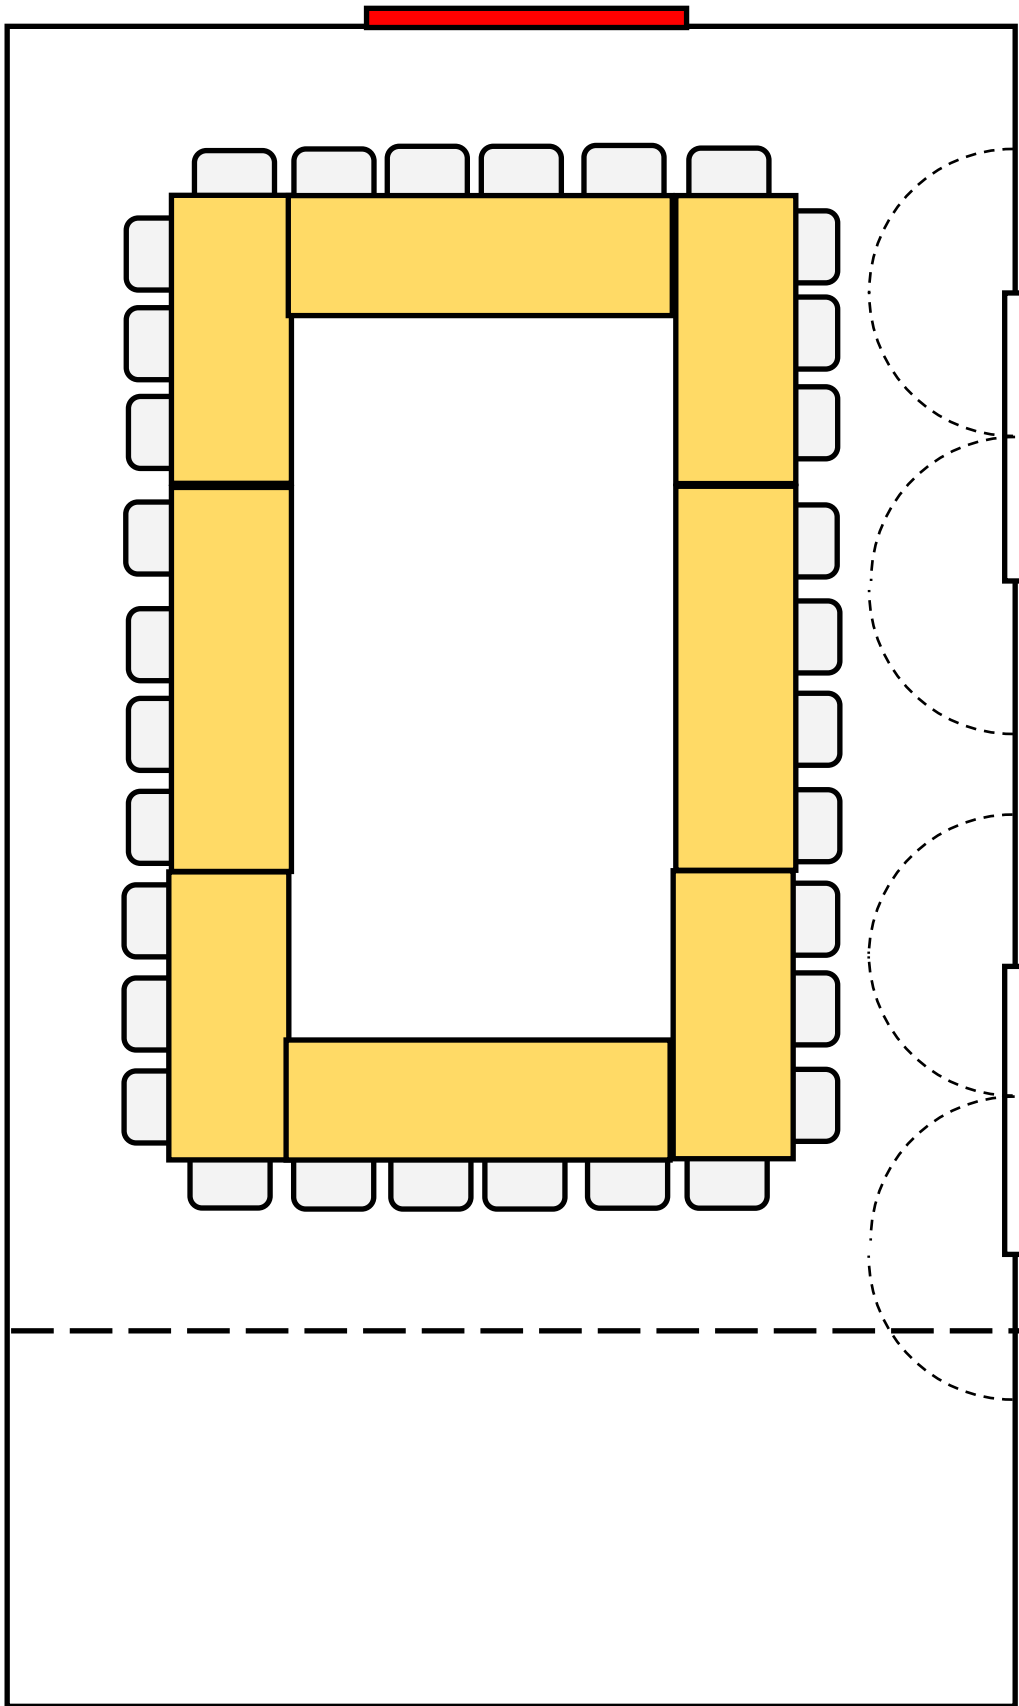

Square Shape = 32 people

MP Room (less casino)

Wide	21	ft
Long	2	ft
Total	567	Sq. Feet