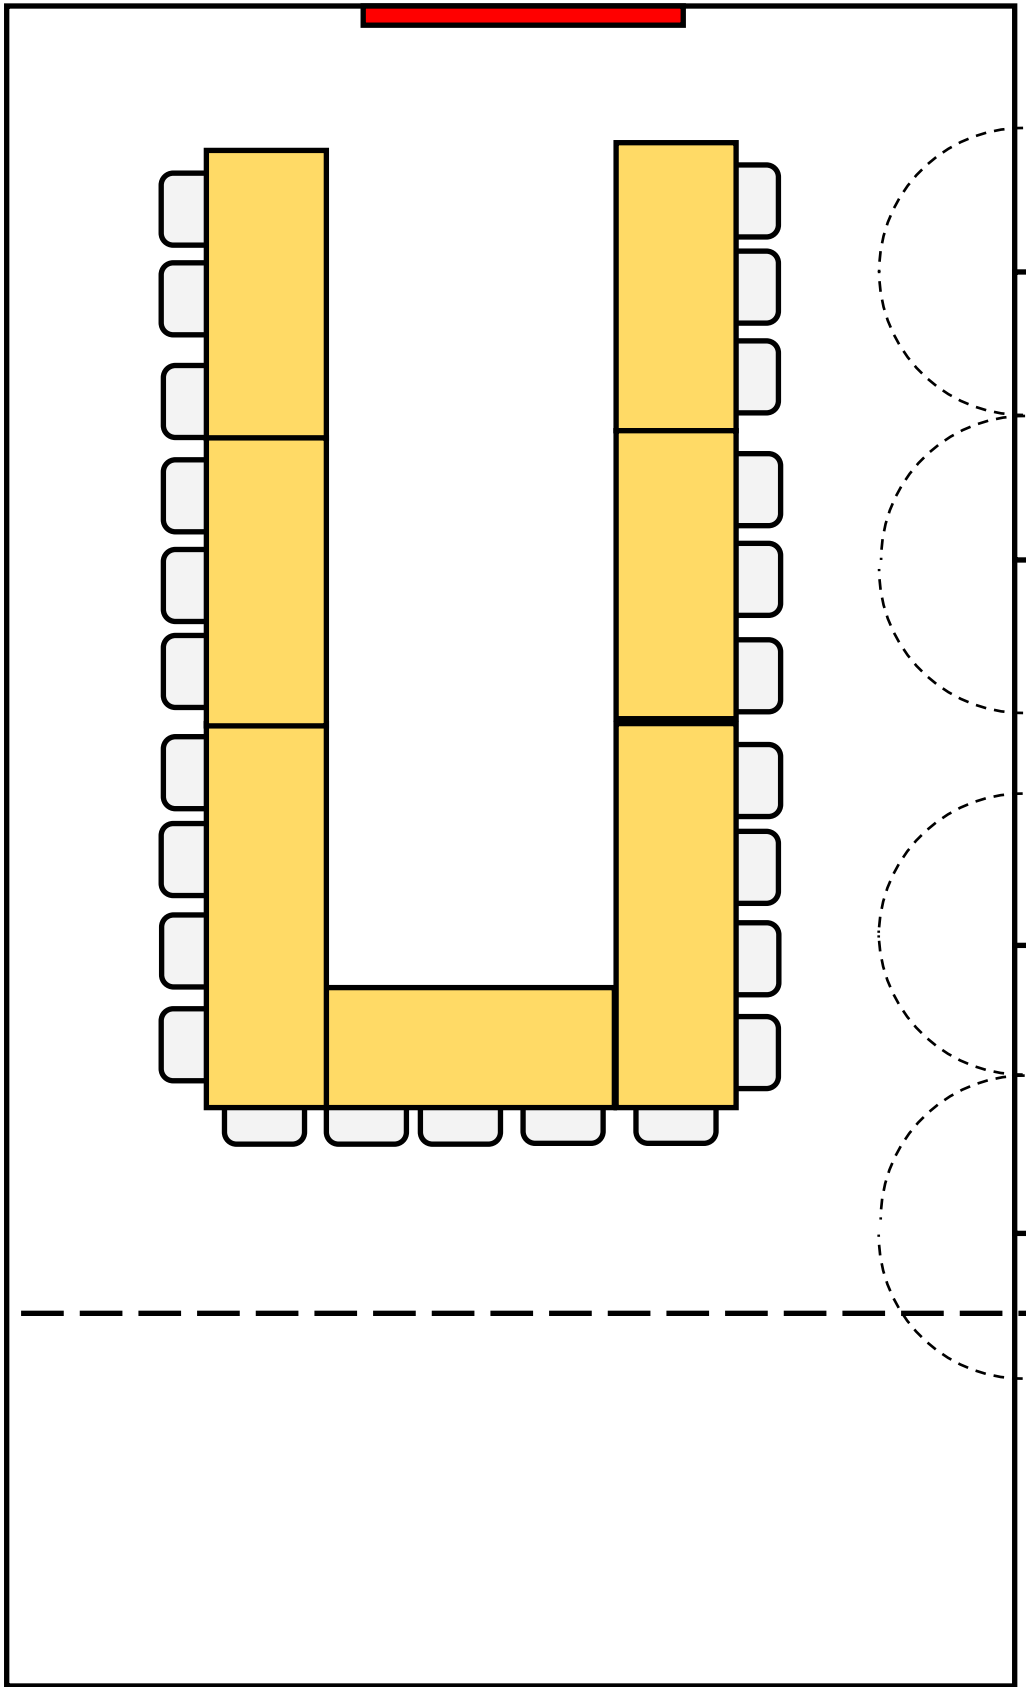

U-Shape = 24 people

MP Room (less casino)

Wide	21	ft
Long	27	ft
Total	567	Sq. Feet