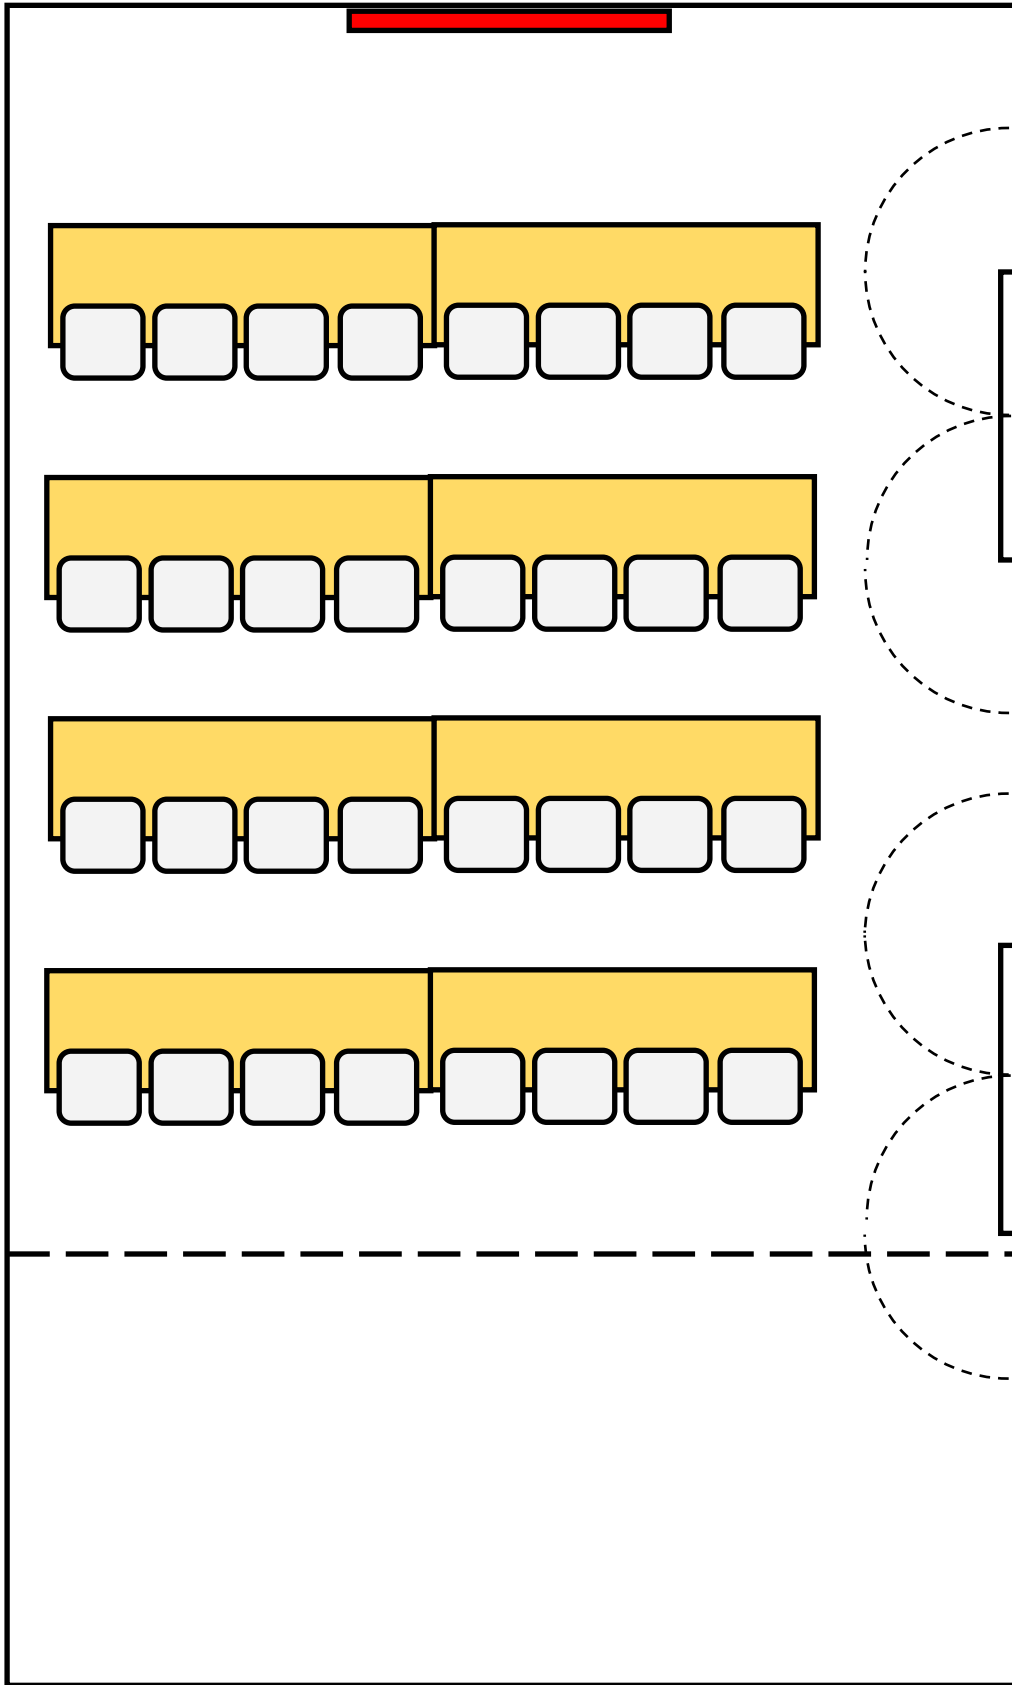

Class Room Shape = 32 people

MP Room (less casino)

Wide	21	ft
Long	27	ft
Total	567	Sq. Feet