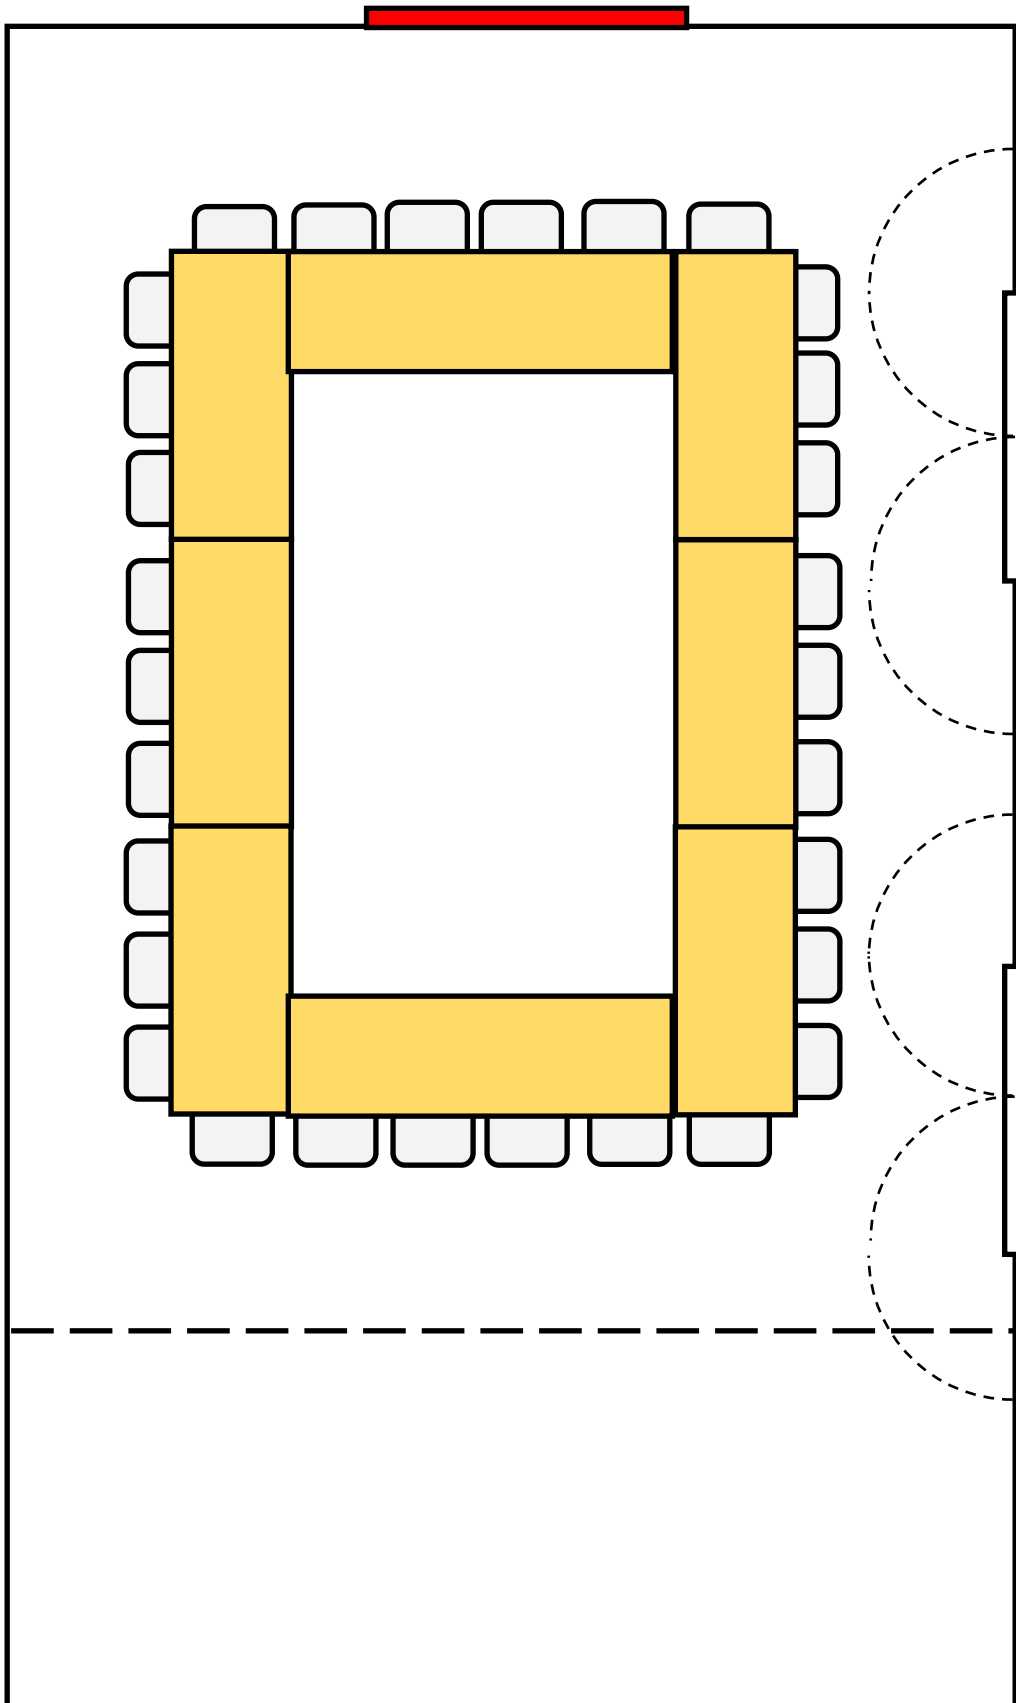

Square Shape = 28 people

MP Room (less casino)

Wide	21	ft
Long	27	ft
Total	567	Sq. Feet