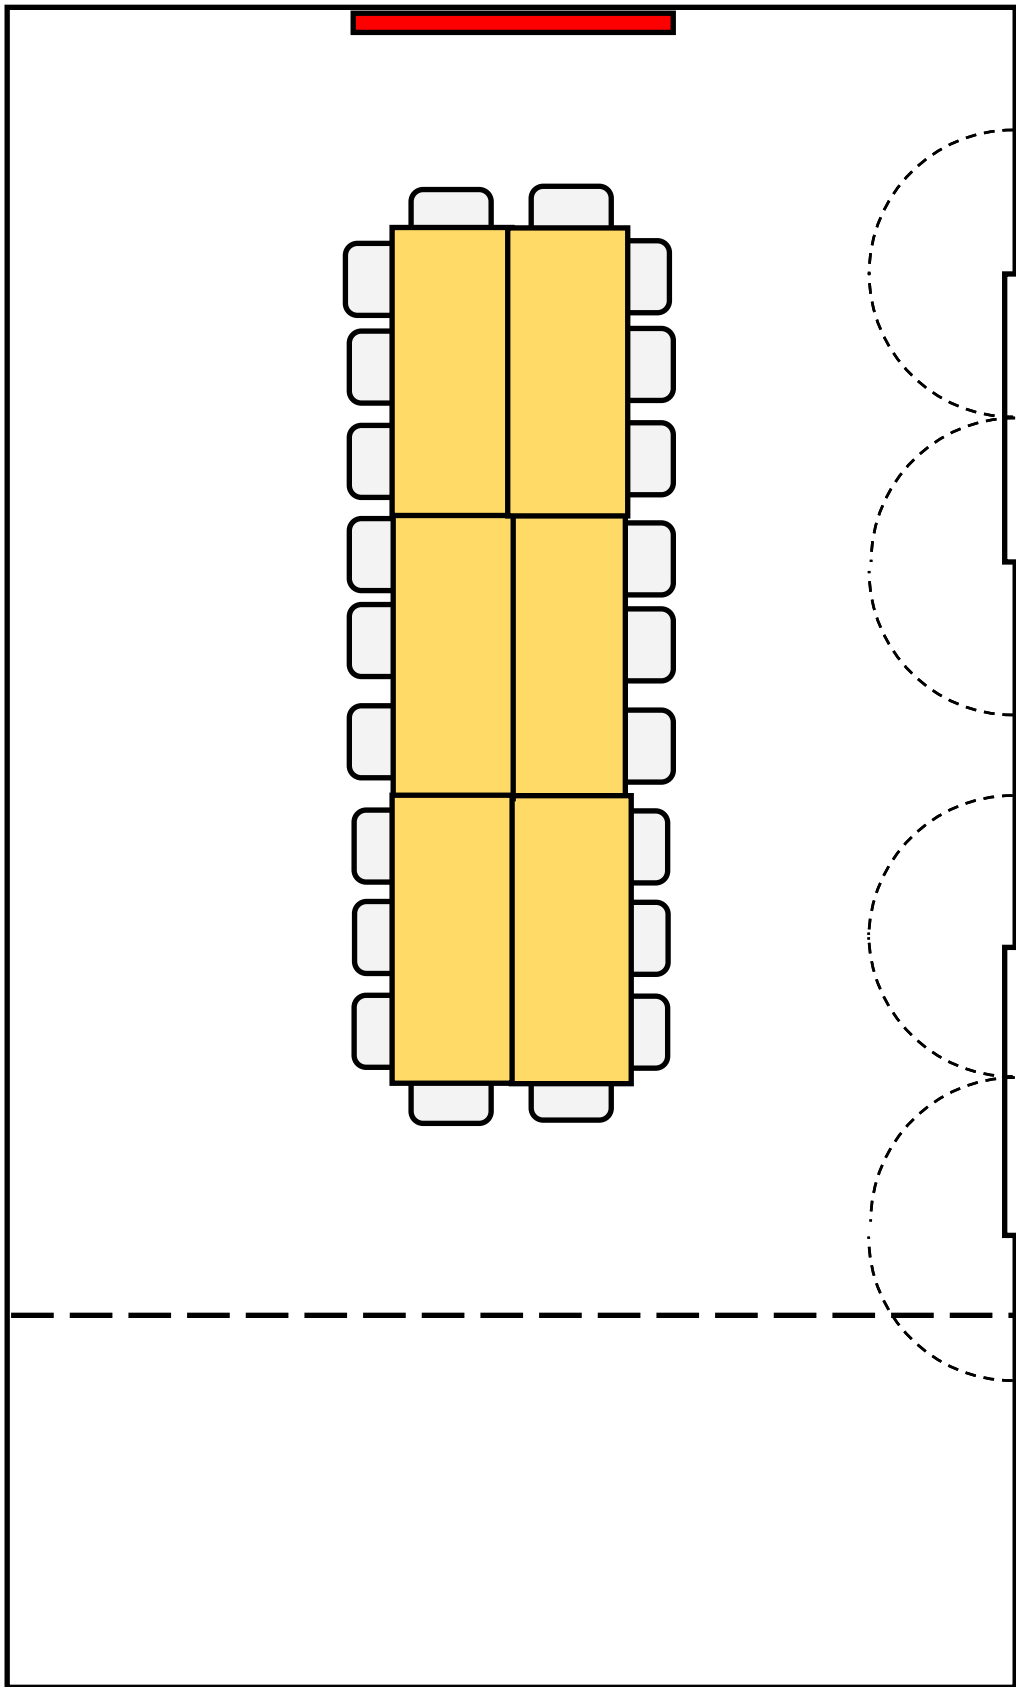

Board Shape = 22 people

MP Room (less casino)

Wide	21	ft
Long	27	ft
Total	567	Sq. Feet