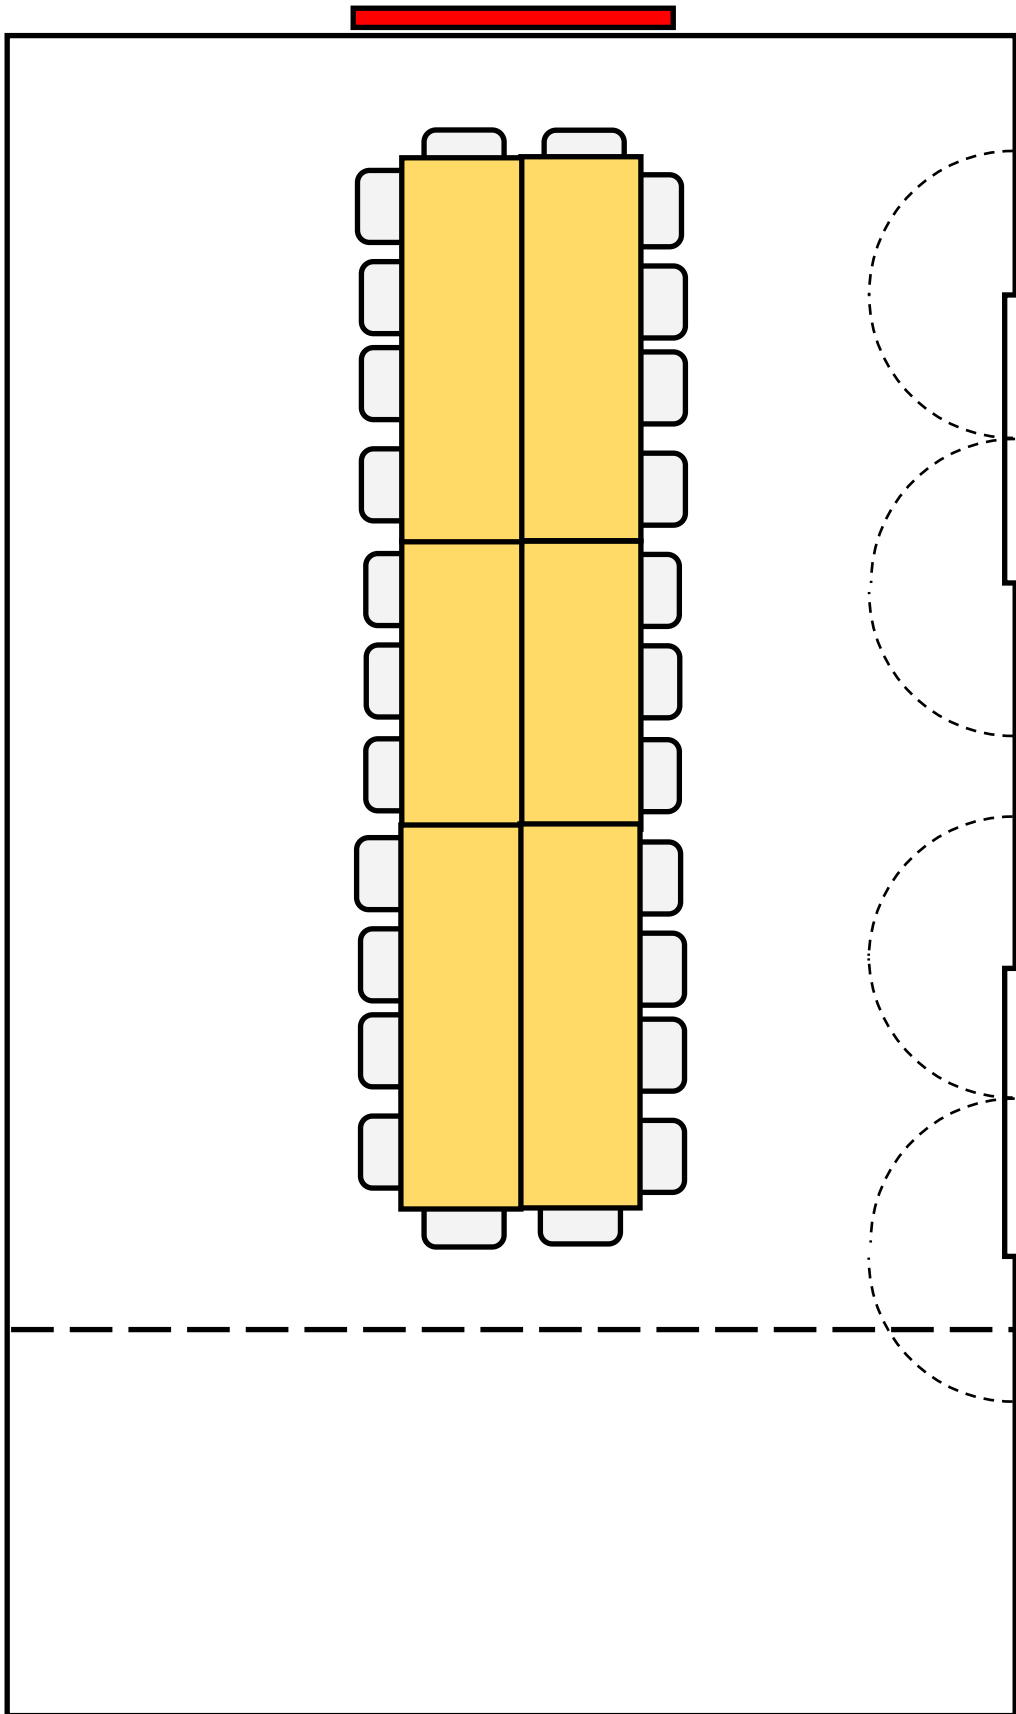

Board Shape = 26 people

MP Room (less casino)

Wide	21	ft
Long	27	ft
Total	567	Sq. Feet