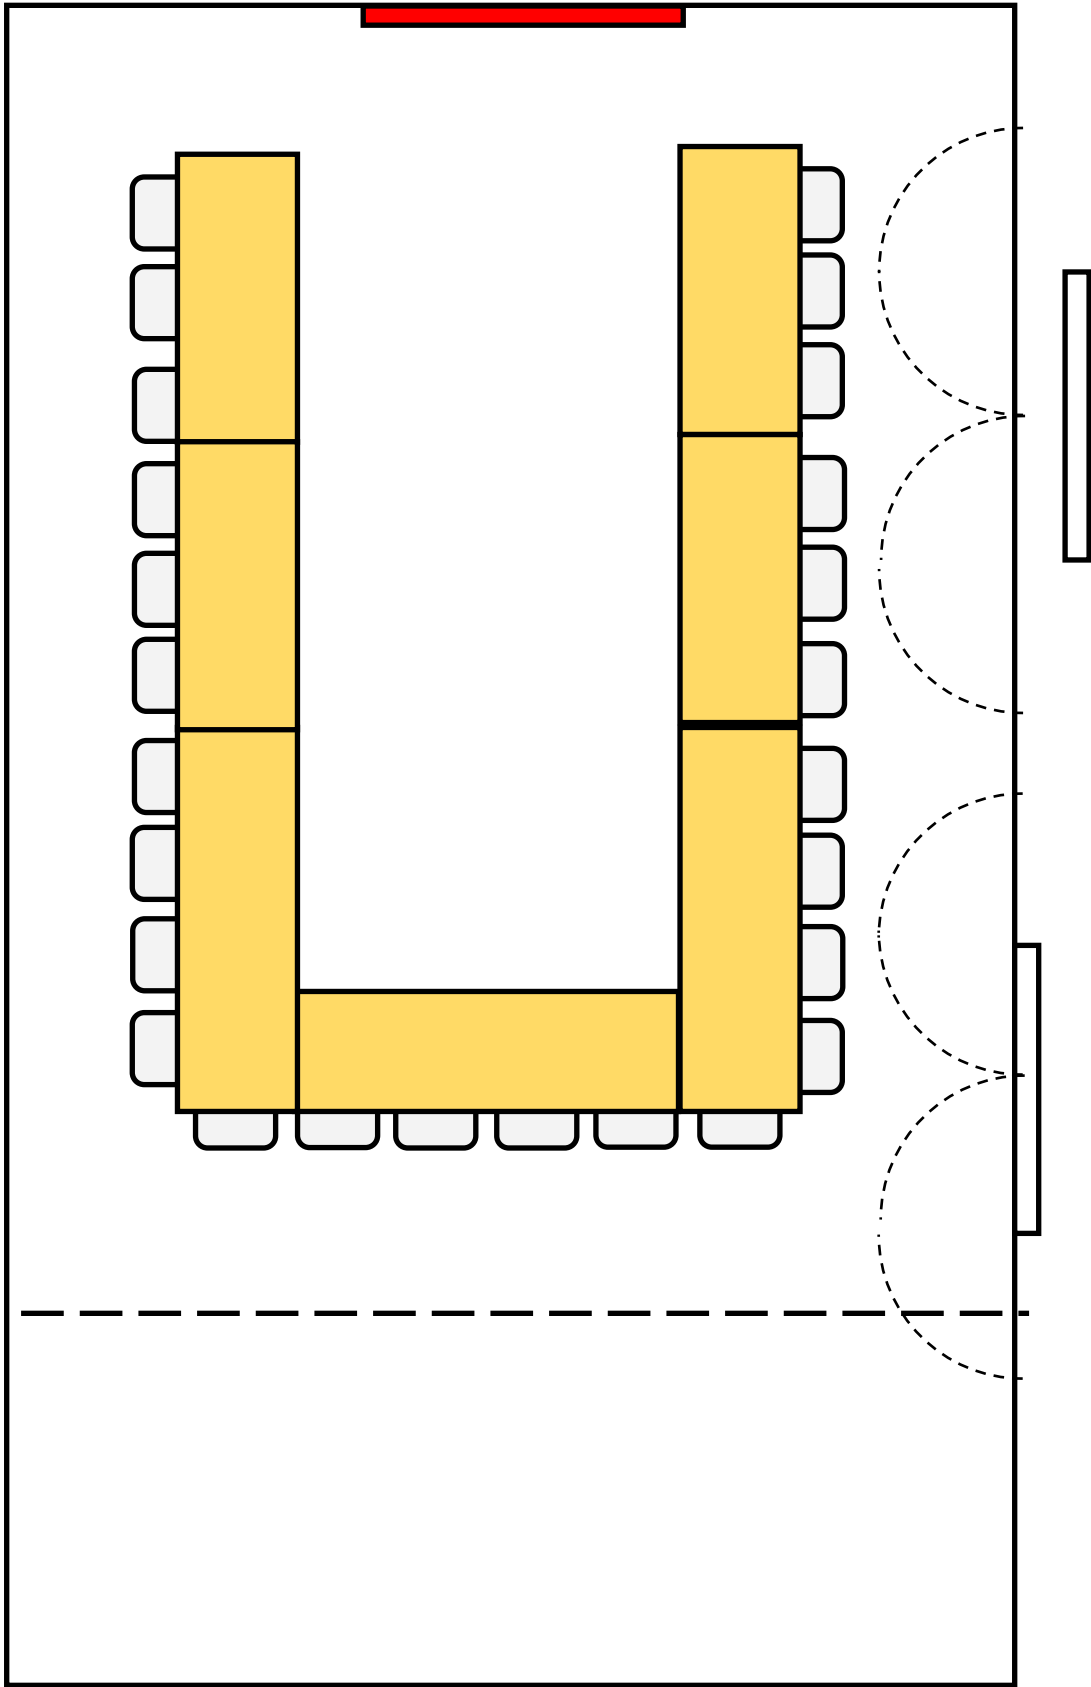

U-Shape = 26 people

MP Room (less casino)

Wide	21	ft
Long	27	ft
Total	567	Sq. Feet