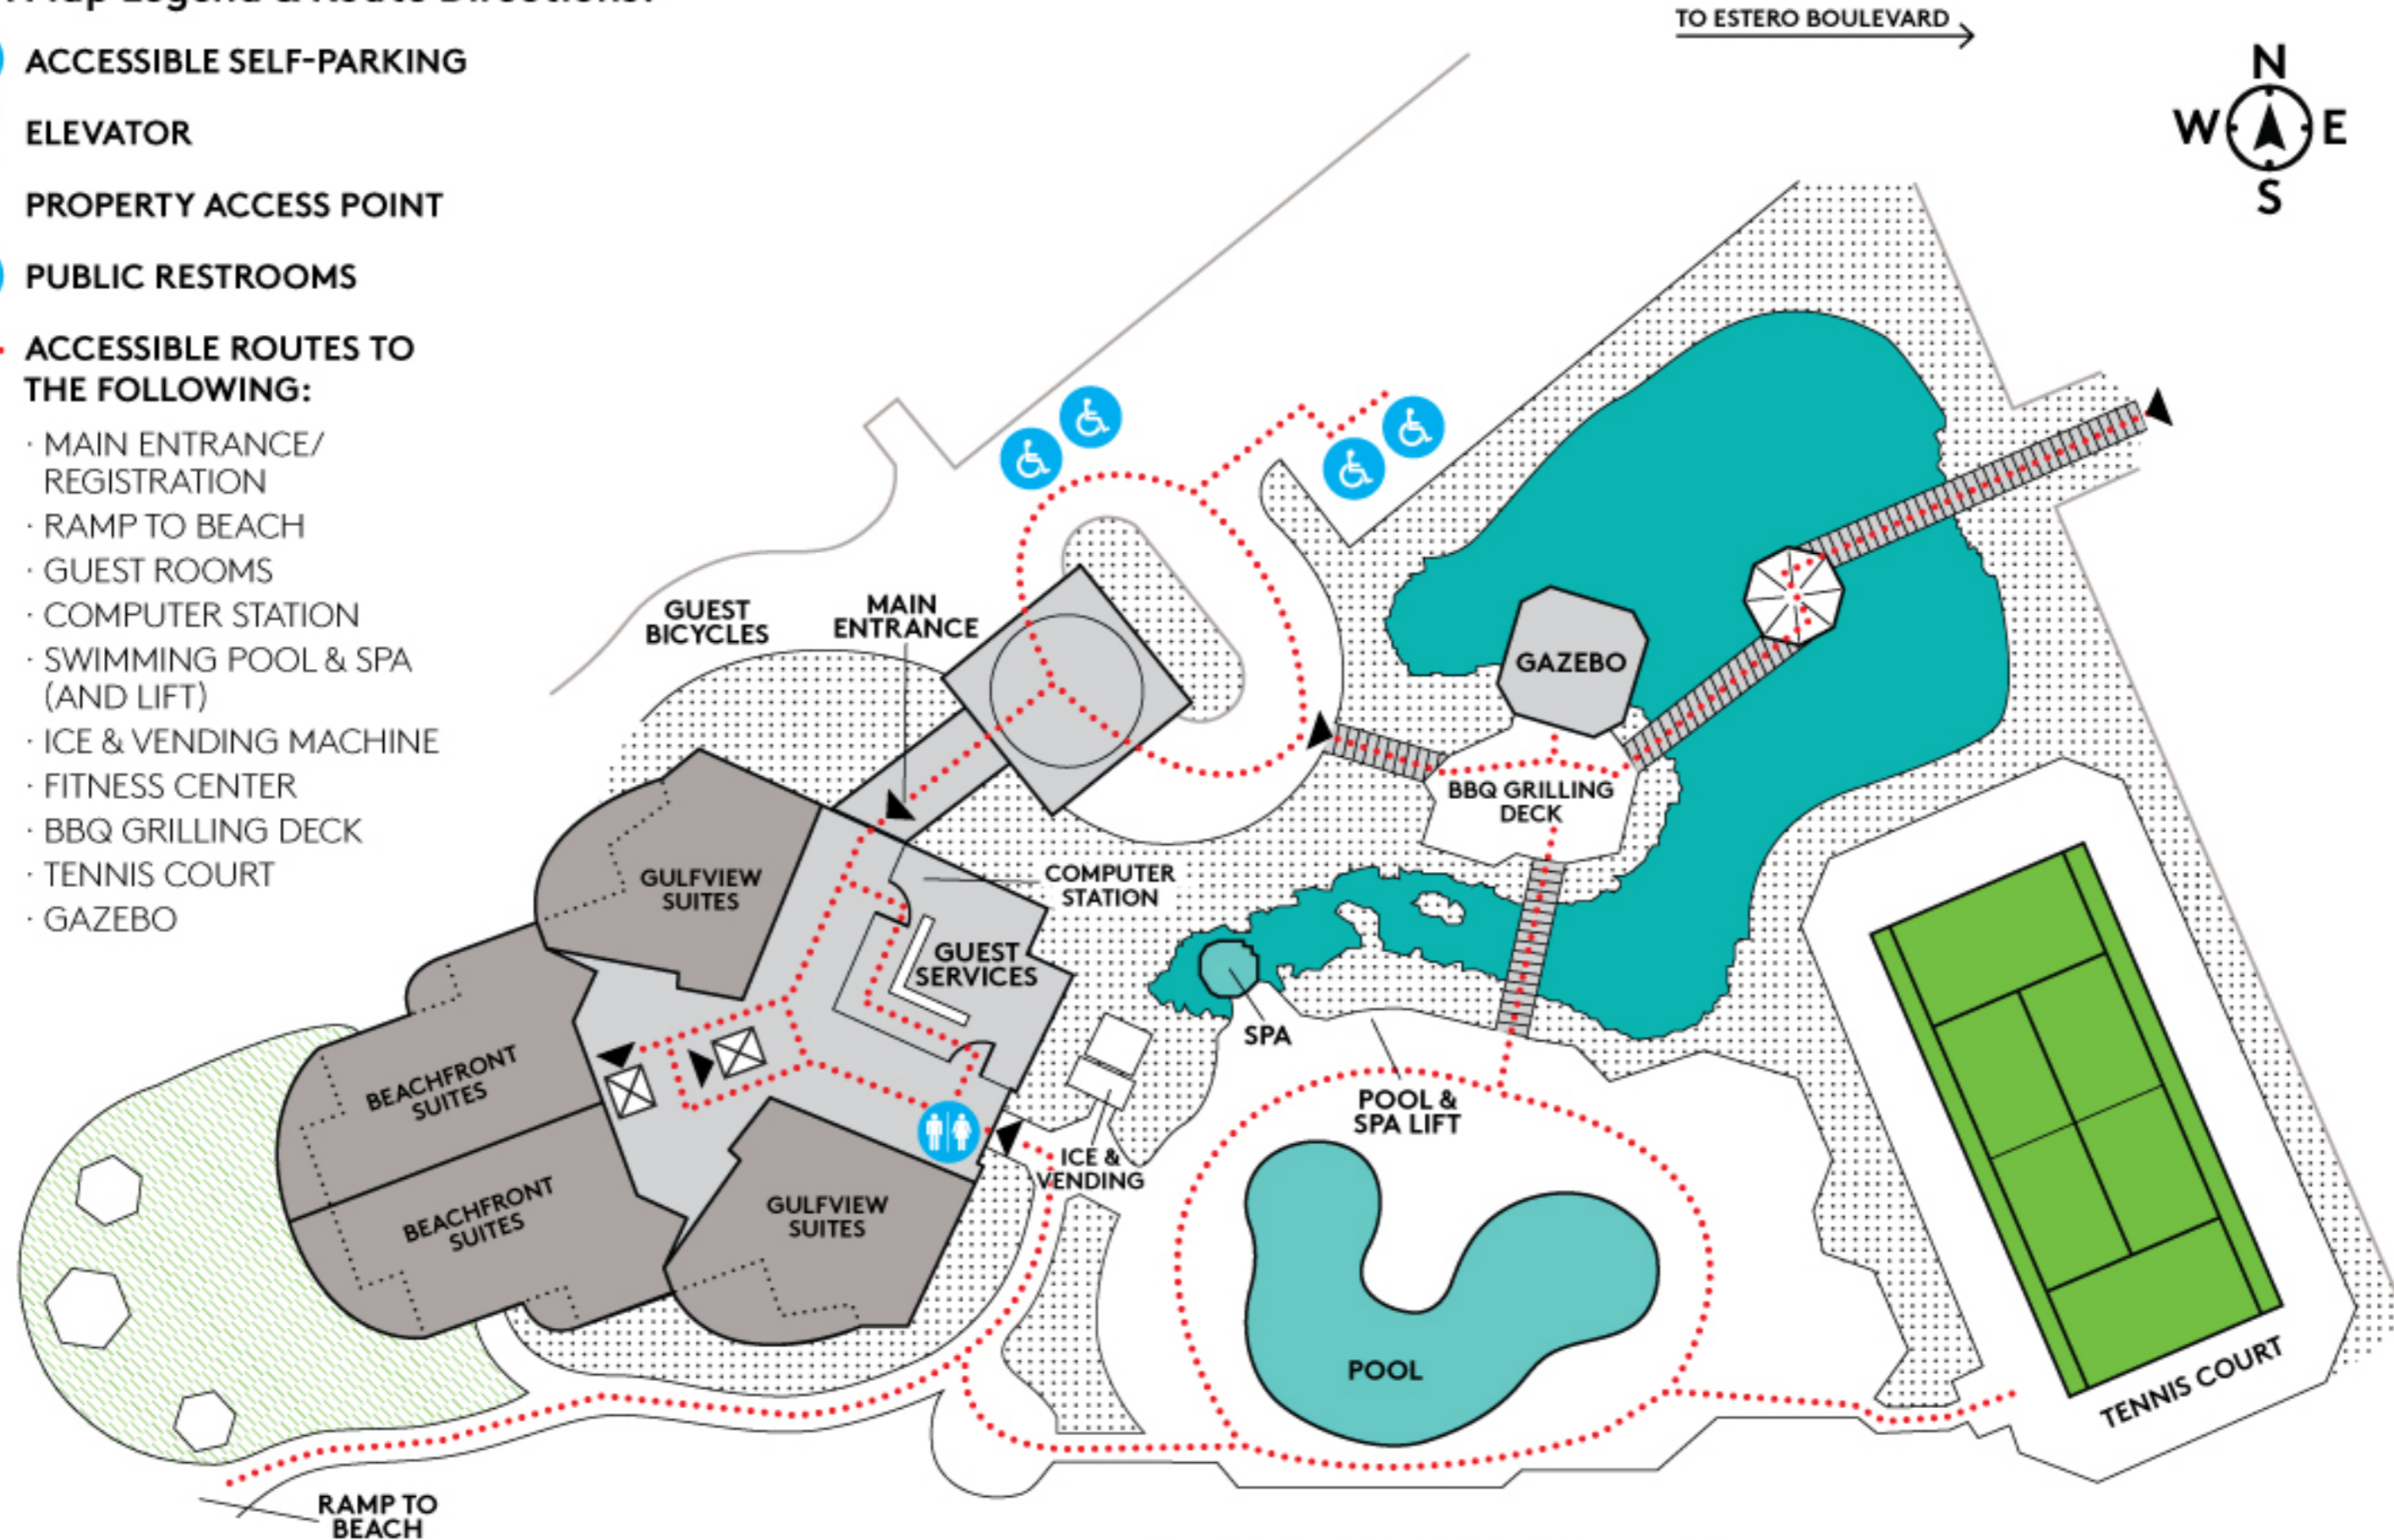

ACCESSIBILITY PROPERTY MAP

ADA Map Legend & Route Directions:

ACCESSIBLE SELF-PARKING

ELEVATOR

PROPERTY ACCESS POINT

PUBLIC RESTROOMS

ACCESSIBLE ROUTES TO THE FOLLOWING:

- MAIN ENTRANCE/REGISTRATION
- RAMP TO BEACH
- GUEST ROOMS
- COMPUTER STATION
- SWIMMING POOL & SPA (AND LIFT)
- ICE & VENDING MACHINE
- FITNESS CENTER
- BBQ GRILLING DECK
- TENNIS COURT
- GAZEBO

FITNESS CENTER LOCATED ON THE 1ST FLOOR