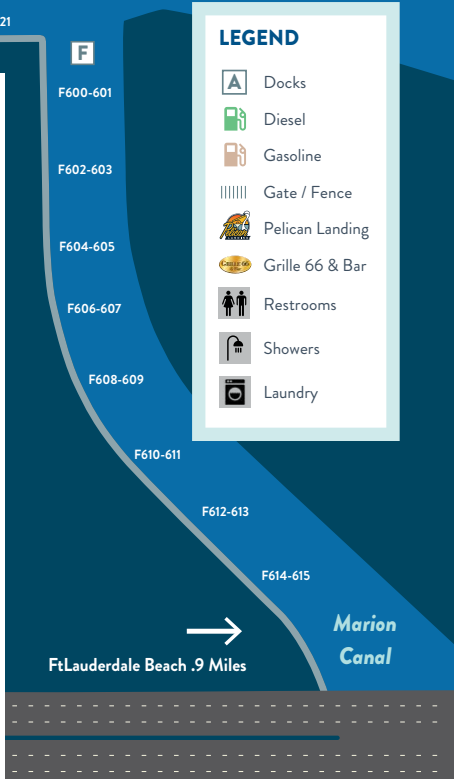

Mercedes River

Office Hours: 7 am – 6 pm
954.728.3578
VHF CH 16/71
info@66marina.com

DELIVERIES
 You may receive at the following address:
 Pier Sixty-Six Marina
 (Yacht Name)
 2301 SE 17th Street
 Fort Lauderdale, Florida 33316

SECURITY
 Call 954.253.4520

FUEL
 Located at both North and South Marinas.
 Please call office for fuel prices and to schedule bunkering for large orders.

VESSEL PARKING DECALS
 All vessels must have proper parking decals for North and South Marina. Please ask office for decals.

VENDORS
 Receive parking validation from marina office during office hours.

ON-SITE RESTAURANT RESERVATIONS

 954.524.3444

 AT PIER SIXTY SIX
 954.728.3500

LEGEND

-  Docks
-  Diesel
-  Gasoline
-  Gate / Fence
-  Pelican Landing
-  Grille 66 & Bar
-  Restrooms
-  Showers
-  Laundry

REQUEST WIFI PASSWORD
FROM DOCKMASTER'S OFFICE

Fort Lauderdale's social harbor

pier SIXTY-SIX
MARINA

66marina.com