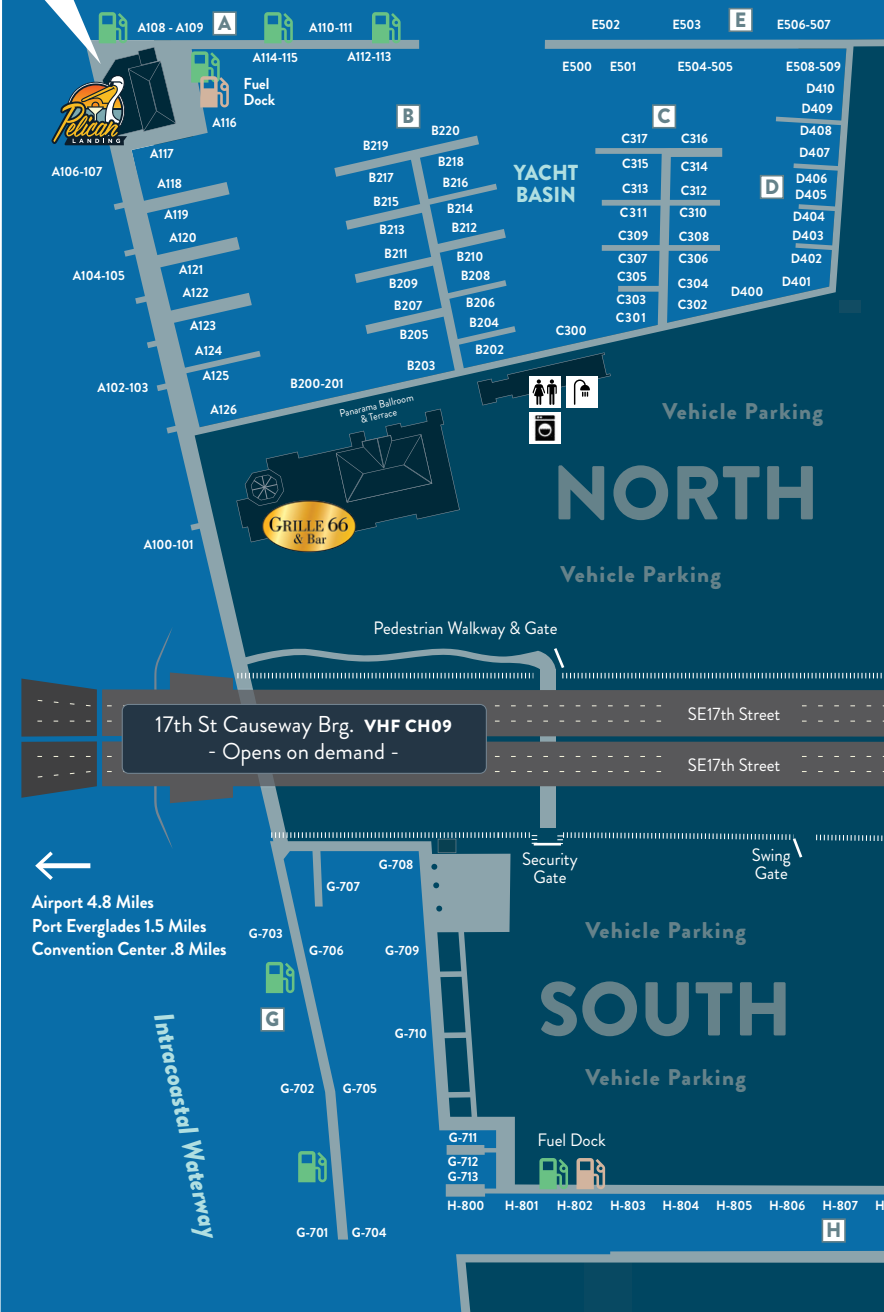

Mercedes River

Office Hours: 7 am – 6 pm
954.728.3578
VHF CH 16/71
info@66marina.com

DELIVERIES
 You may receive at the following address:
 Pier Sixty-Six Marina
 (Yacht Name)
 2301 SE 17th Street
 Fort Lauderdale, Florida 33316

SECURITY
 Call 954.253.4520

FUEL
 Located at both North and South Marinas.
 Please call office for fuel prices and to schedule bunkering for large orders.

VESSEL PARKING DECALS
 All vessels must have proper parking decals for North and South Marina. Please ask office for decals.

VENDORS
 Receive parking validation from marina office during office hours.

ON-SITE RESTAURANT RESERVATIONS

 954.524.3444

 AT PIER SIXTY SIX
 954.728.3500

LEGEND

-  Docks
-  Diesel
-  Gasoline
-  Gate / Fence
-  Pelican Landing
-  Grille 66 & Bar
-  Restrooms
-  Showers
-  Laundry

REQUEST WIFI PASSWORD
FROM DOCKMASTER'S OFFICE

Fort Lauderdale's social harbor

pier SIXTY-SIX
MARINA

66marina.com