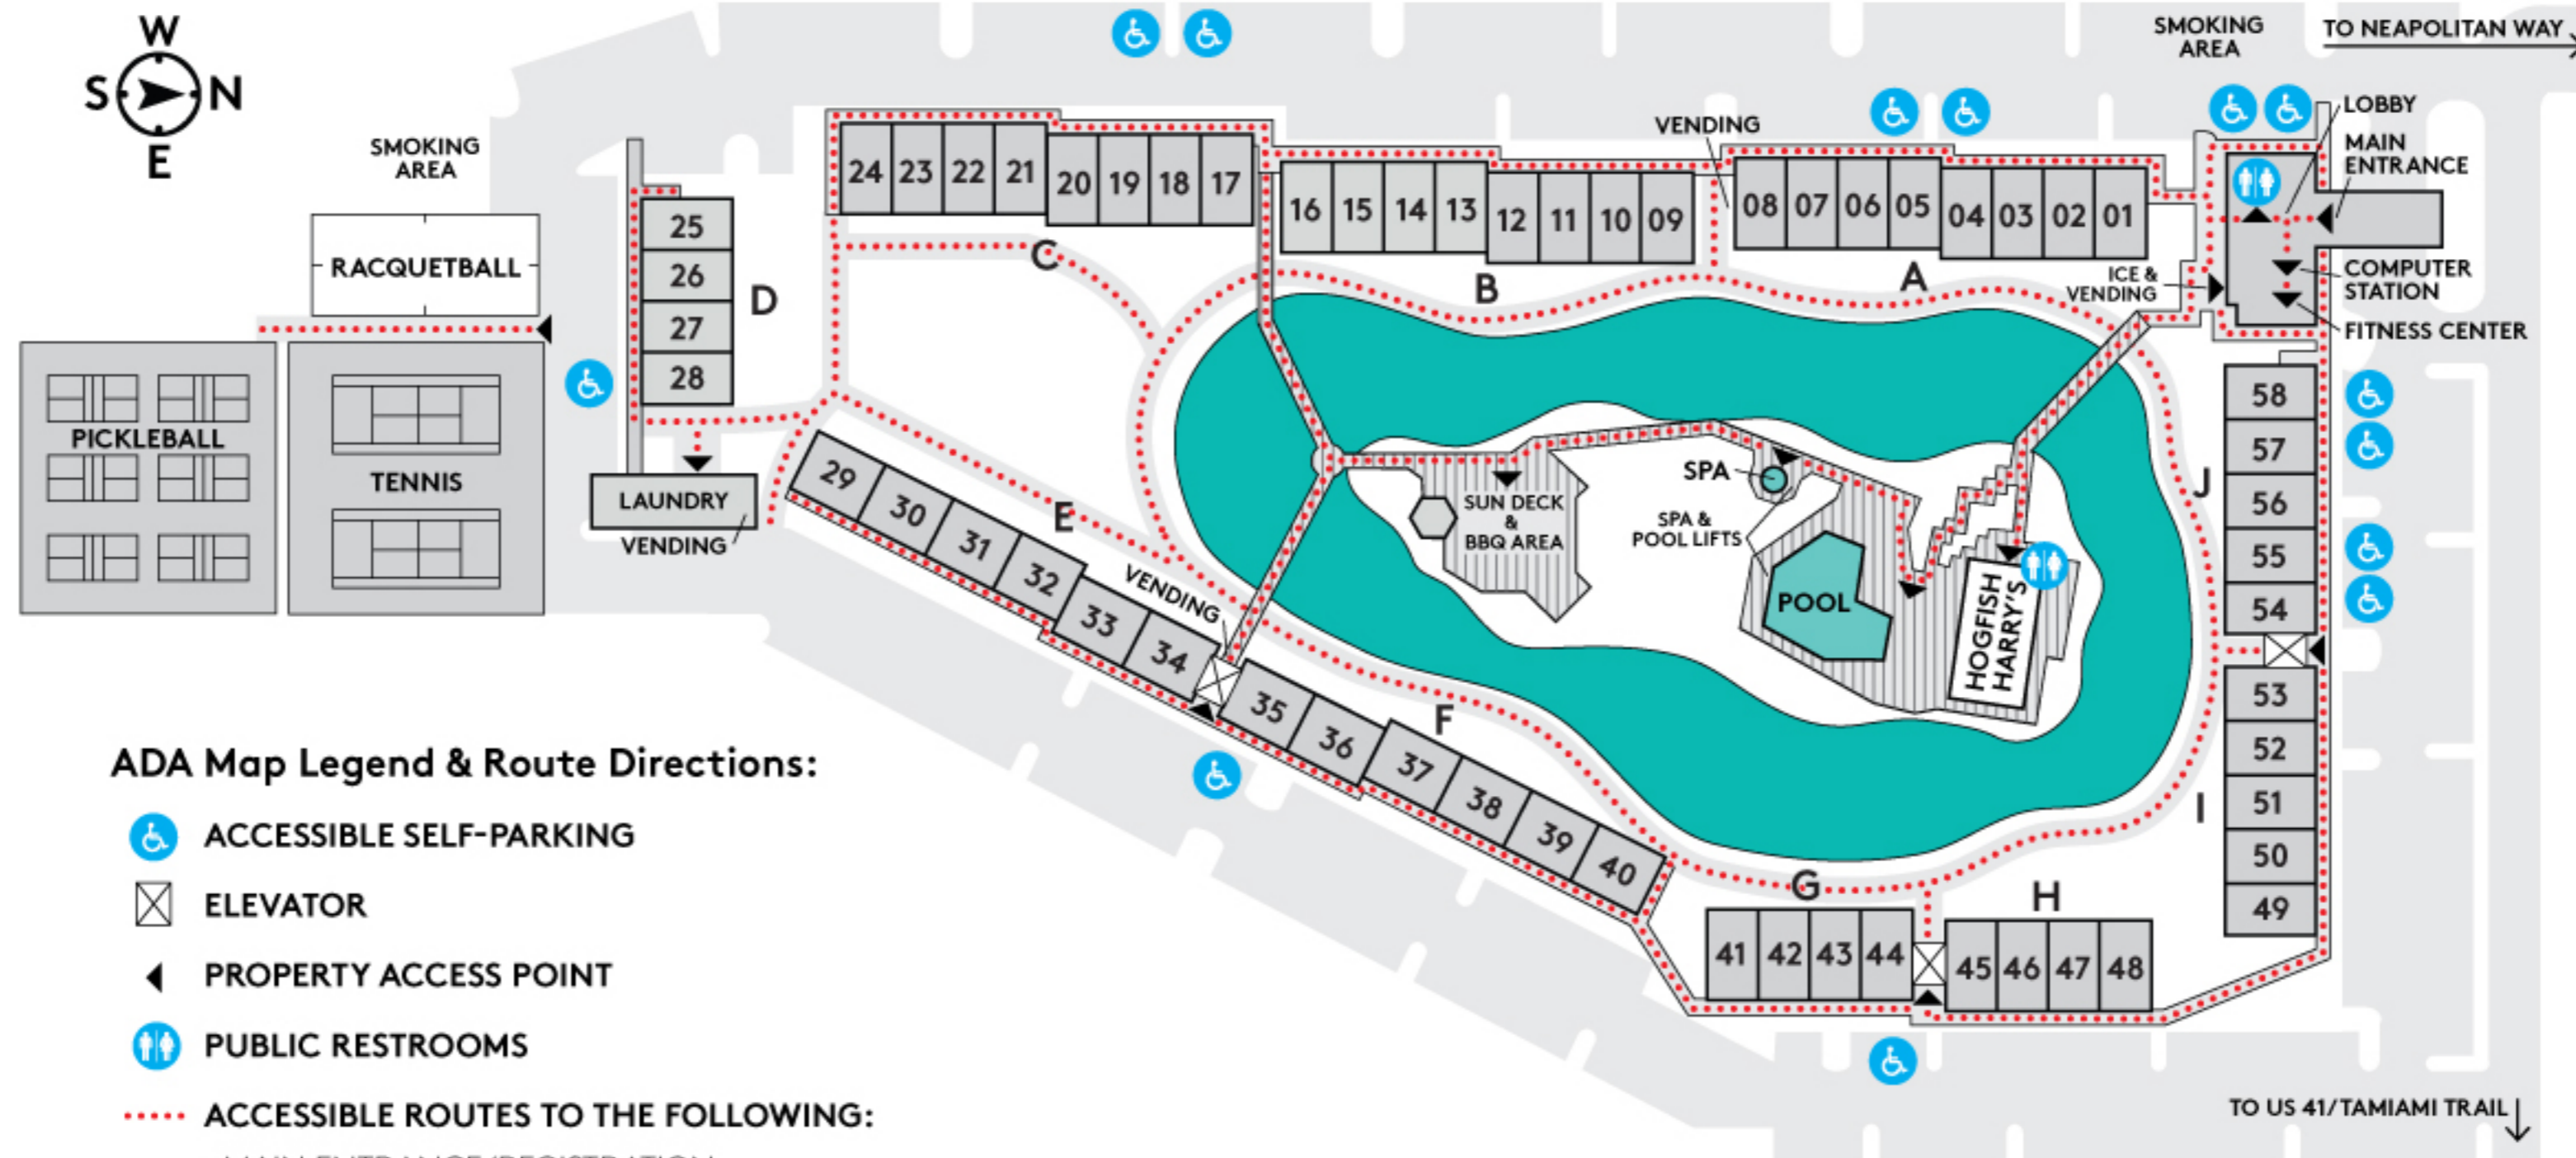

# ACCESSIBILITY PROPERTY MAP

## ADA Map Legend & Route Directions:

- ACCESSIBLE SELF-PARKING
- ELEVATOR
- PROPERTY ACCESS POINT
- PUBLIC RESTROOMS
- ACCESSIBLE ROUTES TO THE FOLLOWING:
  - MAIN ENTRANCE/REGISTRATION
  - COMPUTER STATION
  - FITNESS CENTER
  - GUEST ROOMS
  - BOARDWALKS AND PATH AROUND CENTRAL LAKE
  - SUN DECK & BARBECUE AREA
  - SWIMMING POOL & SPA
  - ICE & VENDING MACHINES
  - GUEST LAUNDRY

Park Shore Resort

600 Neapolitan Way | Naples, FL 34103