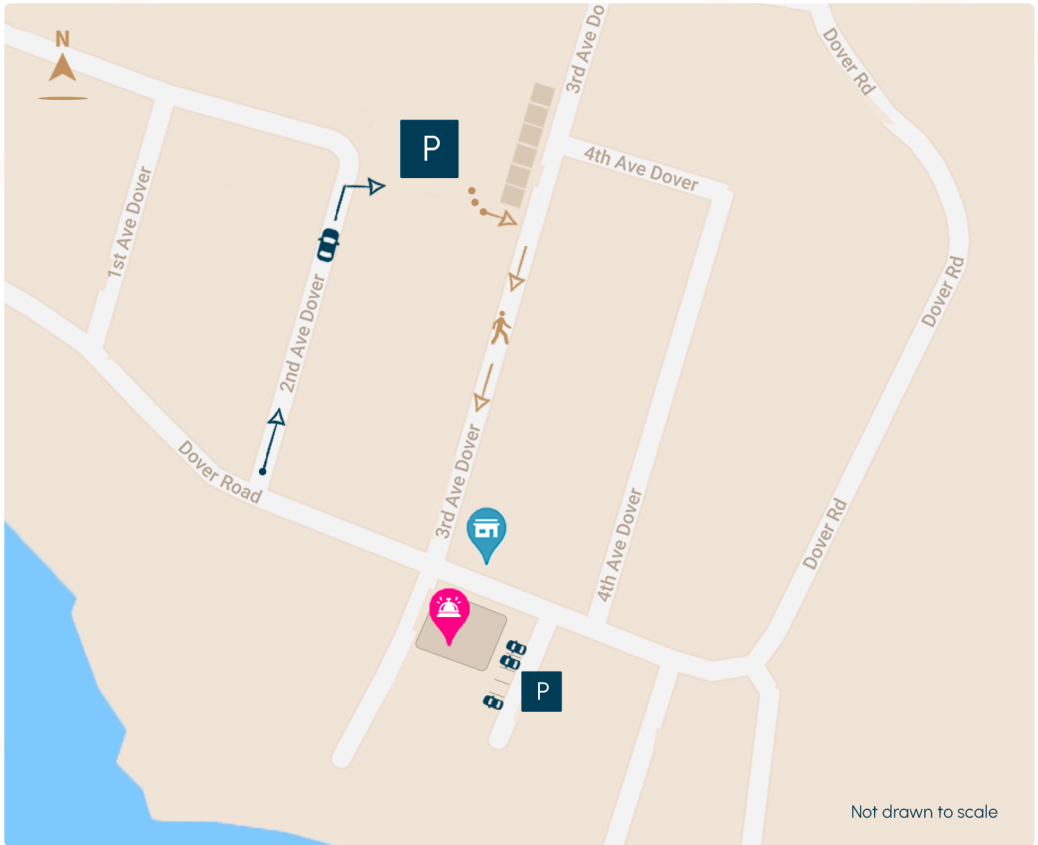

# Parking Map

- Onsite parking is available by the Reception and Concierge building
- Additional parking is available in 2nd Ave Dover
- 3rd Ave Dover may be used to return to the property by foot

The Dover Market  
(Convenience Store)