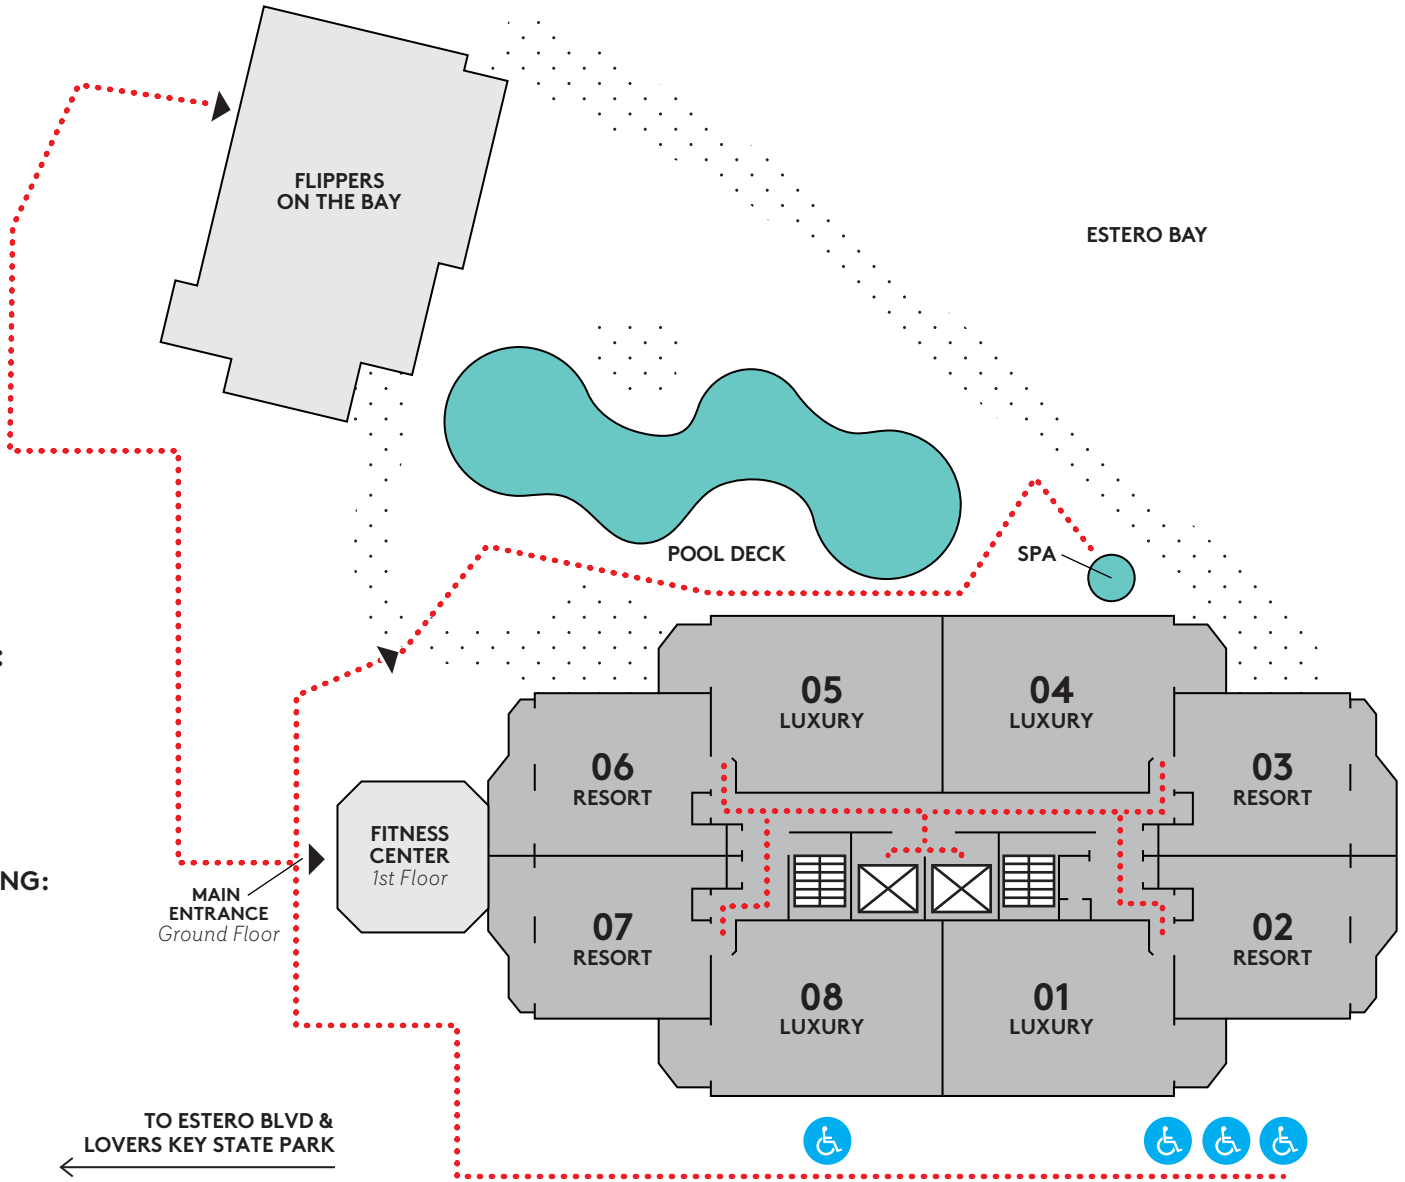

ACCESSIBILITY PROPERTY MAP

ADA Map Legend & Route Directions:

ACCESSIBLE SELF-PARKING

ELEVATOR

PROPERTY ACCESS POINT

..... ACCESSIBLE ROUTES TO THE FOLLOWING:

- MAIN ENTRANCE/REGISTRATION
- COMPUTER STATION
- GUEST ROOMS
- FITNESS CENTER
- SWIMMING POOL & SPA
- ICE & VENDING MACHINES
- GUEST LAUNDRY
- FLIPPERS ON THE BAY
- PUBLIC RESTROOMS

← TO ESTERO BLVD & LOVERS KEY STATE PARK

ADA SUITES LOCATED ON THE 2ND FLOOR
ACCESS TO GUEST SERVICES, FITNESS CENTER, GUEST LAUNDRY
AND COMPUTER STATION ON THE 1ST FLOOR