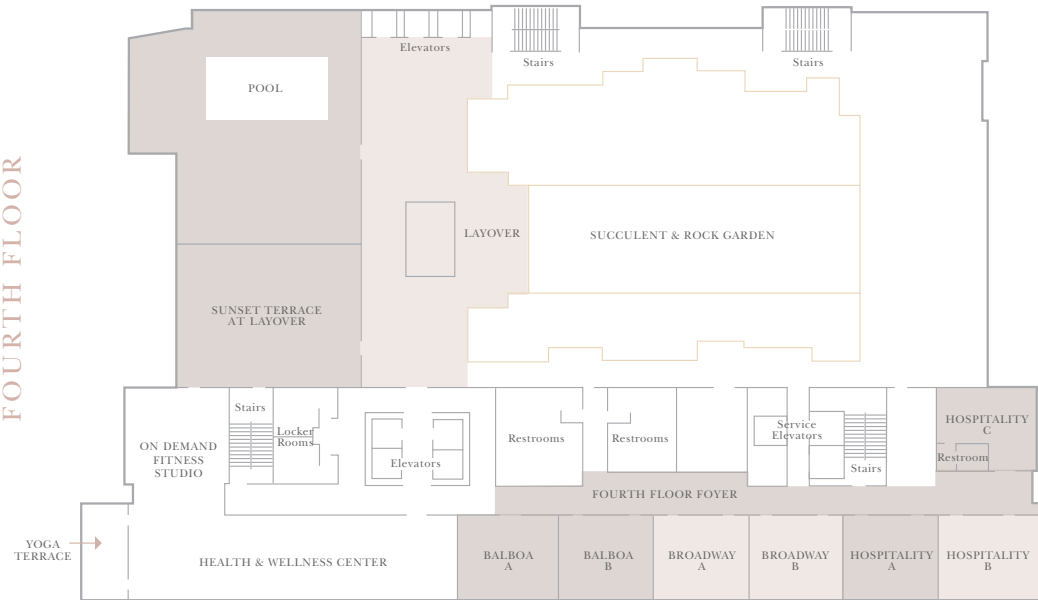

MEETING & EVENT SPACE

FIRST FLOOR

SECOND FLOOR

Space Name	Size(sq ft)	Length(ft)	Width(ft)	Height(ft)	Classroom	Theatre	Banquet	Conference	Reception	U-Shape
Lane Field	45000	362	120	N/A	N/A	N/A	2500	N/A	3500	N/A
Pacific Ballroom	12000	150	75	22	725	1400	930	N/A	1100	153
Pacific Ballroom A	1800	50	35	22	120	200	140	45	175	48
Pacific Ballroom B	2000	50	40	22	130	225	160	50	200	48
Pacific Ballroom C	4100	57	71	22	255	450	330	90	400	75
Pacific Ballroom D	3300	43	75	22	210	375	270	80	350	75
Pacific AB	3800	50	75	22	240	450	325	90	400	75
Pacific ABC	8000	107	75	22	500	900	700	200	800	105
Pacific CD	7500	100	75	22	460	825	625	175	750	96
Pacific Foyer	4400	220	20	N/A	N/A	N/A	N/A	N/A	N/A	N/A
Bayview Ballroom	4000	50	79	14	265	475	300	90	400	66
Bayview Ballroom A	2000	50	38	14	135	225	140	40	180	48
Bayview Ballroom B	2000	50	38	14	130	225	140	40	180	48
Bayview Foyer	2000	85	25	N/A	N/A	N/A	N/A	N/A	N/A	N/A
Bayview Terrace	4500	100	50	N/A	N/A	N/A	320	N/A	400	N/A
Embarcadero	900	29	31	12	65	100	80	22	90	27
Harbor	900	28	31	12	60	100	80	22	90	27
Embarcadero Foyer	350	50	7	10	N/A	N/A	N/A	N/A	N/A	N/A
Executive Boardroom	450	16	28	12	N/A	N/A	N/A	16	N/A	N/A

THIRD FLOOR

FOURTH FLOOR

Third Floor Space Name	Size(sq ft)	Length(ft)	Width(ft)	Height(ft)	Classroom	Theatre	Banquet	Conference	Cocktail Reception	U-Shape
Garibaldi Restaurant	1100	28	39	11	N/A	N/A	80	N/A	100	N/A
The Cove	600	30	19	11	18	65	40	14	50	24
Garibaldi Terrace	1700	44	38	N/A	N/A	N/A	N/A	N/A	150	N/A