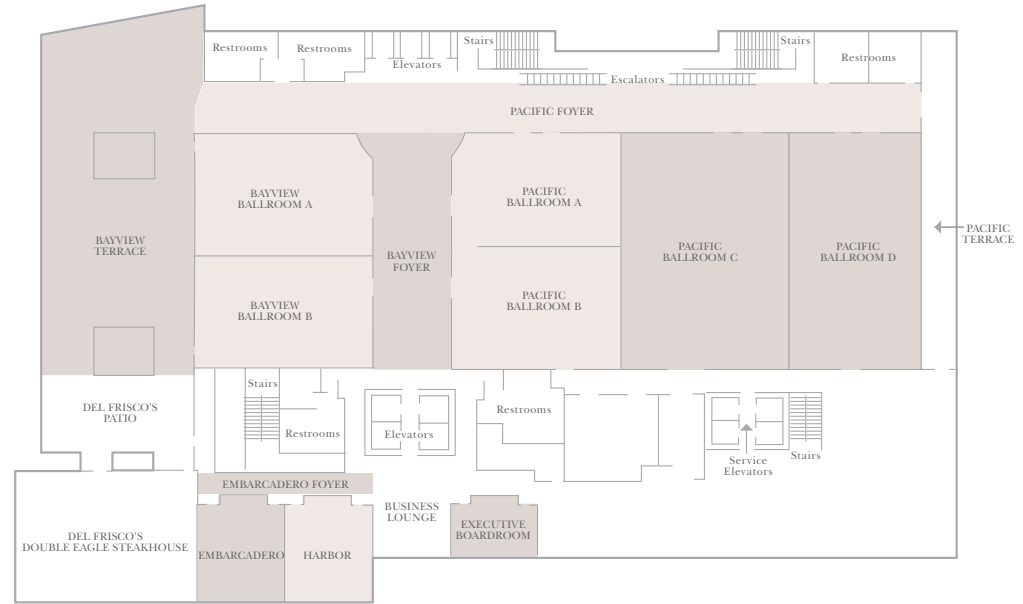

MEETING & EVENT SPACE

FIRST FLOOR

SECOND FLOOR

Space Name	Size(sq ft)	Length(ft)	Width(ft)	Height(ft)	Classroom	Theatre	Banquet	Conference	Reception	U-Shape
Lane Field	45000	362	120	N/A	N/A	N/A	2500	N/A	3500	N/A
Pacific Ballroom	12000	150	75	22	725	1400	930	N/A	1100	153
Pacific Ballroom A	1800	50	35	22	120	200	140	45	175	48
Pacific Ballroom B	2000	50	40	22	130	225	160	50	200	48
Pacific Ballroom C	4100	57	71	22	255	450	330	90	400	75
Pacific Ballroom D	3300	43	75	22	210	375	270	80	350	75
Pacific AB	3800	50	75	22	240	450	325	90	400	75
Pacific ABC	8000	107	75	22	500	900	700	200	800	105
Pacific CD	7500	100	75	22	460	825	625	175	750	96
Pacific Foyer	4400	220	20	N/A	N/A	N/A	N/A	N/A	N/A	N/A
Bayview Ballroom	4000	50	79	14	265	475	300	90	400	66
Bayview Ballroom A	2000	50	38	14	135	225	140	40	180	48
Bayview Ballroom B	2000	50	38	14	130	225	140	40	180	48
Bayview Foyer	2000	85	25	N/A	N/A	N/A	N/A	N/A	N/A	N/A
Bayview Terrace	4500	100	50	N/A	N/A	N/A	320	N/A	400	N/A
Embarcadero	900	29	31	12	65	100	80	22	90	27
Harbor	900	28	31	12	60	100	80	22	90	27
Embarcadero Foyer	350	50	7	10	N/A	N/A	N/A	N/A	N/A	N/A
Executive Boardroom	450	16	28	12	N/A	N/A	N/A	16	N/A	N/A

Fourth Floor Space Name	Size(sq ft)	Length(ft)	Width(ft)	Height(ft)	Classroom	Theatre	Banquet	Conference	Cocktail Reception	U-Shape
Fourth Floor Rooftop	8000	125	75	N/A	N/A	N/A	360	N/A	400	N/A
Layover	3090	103	30	N/A	N/A	N/A	40	N/A	100	N/A
Sunset Terrace at Layover	2250	53	42	N/A	N/A	250	180	N/A	200	N/A
Balboa	1400	58	24	10	70	160	120	36	140	48
Balboa A	700	29	24	10	35	80	60	18	70	24
Balboa B	700	29	24	10	35	80	60	18	70	24
Broadway	1400	55	24	10	70	150	110	36	130	48
Broadway A	700	27	24	10	30	75	50	18	65	24
Broadway B	700	27	24	10	30	75	50	18	65	24
Fourth Floor Foyer	1500	160	9	9	N/A	N/A	N/A	N/A	N/A	N/A
Hospitality A	700	29	24	10	30	75	50	18	65	24
Hospitality B	700	29	24	10	35	80	60	18	70	24
Hospitality C	700	29	24	10	30	75	50	18	65	15