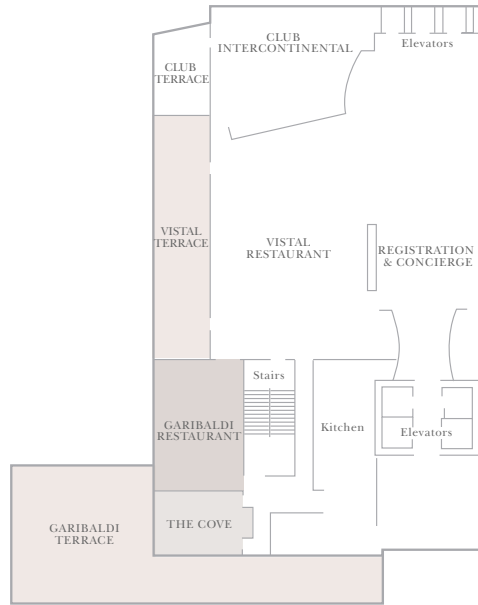

MEETING & EVENT SPACE

FIRST FLOOR

SECOND FLOOR

Space Name	Size(sq ft)	Length(ft)	Width(ft)	Height(ft)	Classroom	Theatre	Banquet	Conference	Reception	U-Shape
Lane Field	45000	362	120	N/A	N/A	N/A	2500	N/A	3500	N/A
Pacific Ballroom	12000	150	75	22	725	1400	930	N/A	1100	153
Pacific Ballroom A	1800	50	35	22	120	200	140	45	175	48
Pacific Ballroom B	2000	50	40	22	130	225	160	50	200	48
Pacific Ballroom C	4100	57	71	22	255	450	330	90	400	75
Pacific Ballroom D	3300	43	75	22	210	375	270	80	350	75
Pacific AB	3800	50	75	22	240	450	325	90	400	75
Pacific ABC	8000	107	75	22	500	900	700	200	800	105
Pacific CD	7500	100	75	22	460	825	625	175	750	96
Pacific Foyer	4400	220	20	N/A	N/A	N/A	N/A	N/A	N/A	N/A
Bayview Ballroom	4000	50	79	14	265	475	300	90	400	66
Bayview Ballroom A	2000	50	38	14	135	225	140	40	180	48
Bayview Ballroom B	2000	50	38	14	130	225	140	40	180	48
Bayview Foyer	2000	85	25	N/A	N/A	N/A	N/A	N/A	N/A	N/A
Bayview Terrace	4500	100	50	N/A	N/A	N/A	320	N/A	400	N/A
Embarcadero	900	29	31	12	65	100	80	22	90	27
Harbor	900	28	31	12	60	100	80	22	90	27
Embarcadero Foyer	350	50	7	10	N/A	N/A	N/A	N/A	N/A	N/A
Executive Boardroom	450	16	28	12	N/A	N/A	N/A	16	N/A	N/A

THIRD FLOOR

FOURTH FLOOR

Third Floor Space Name	Size(sq ft)	Length(ft)	Width(ft)	Height(ft)	Classroom	Theatre	Banquet	Conference	Cocktail Reception	U-Shape
Garibaldi Restaurant	1100	28	39	11	N/A	N/A	80	N/A	100	N/A
The Cove	600	30	19	11	18	65	40	14	50	24
Garibaldi Terrace	1700	44	38	N/A	N/A	N/A	N/A	N/A	150	N/A