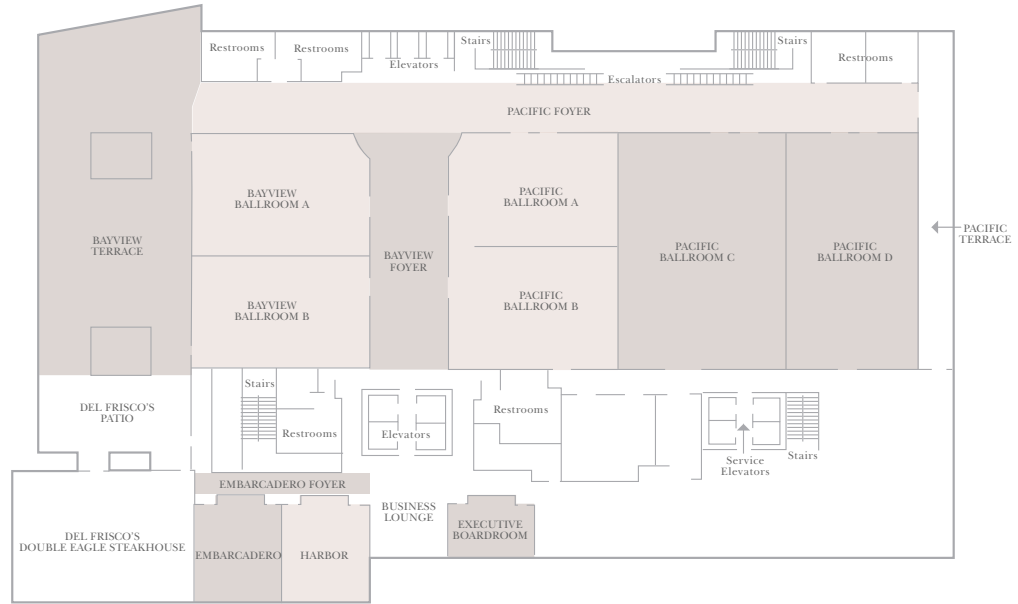

# MEETING & EVENT SPACE

FIRST FLOOR

SECOND FLOOR

Space Name	Size(sq ft)	Length(ft)	Width(ft)	Height(ft)	Classroom	Theatre	Banquet	Conference	Reception	U-Shape
Lane Field	45000	362	120	N/A	N/A	N/A	2500	N/A	3500	N/A
Pacific Ballroom	12000	150	75	22	725	1400	930	N/A	1100	153
Pacific Ballroom A	1800	50	35	22	120	200	140	45	175	48
Pacific Ballroom B	2000	50	40	22	130	225	160	50	200	48
Pacific Ballroom C	4100	57	71	22	255	450	330	90	400	75
Pacific Ballroom D	3300	43	75	22	210	375	270	80	350	75
Pacific AB	3800	50	75	22	240	450	325	90	400	75
Pacific ABC	8000	107	75	22	500	900	700	200	800	105
Pacific CD	7500	100	75	22	460	825	625	175	750	96
Pacific Foyer	4400	220	20	N/A	N/A	N/A	N/A	N/A	N/A	N/A
Bayview Ballroom	4000	50	79	14	265	475	300	90	400	66
Bayview Ballroom A	2000	50	38	14	135	225	140	40	180	48
Bayview Ballroom B	2000	50	38	14	130	225	140	40	180	48
Bayview Foyer	2000	85	25	N/A	N/A	N/A	N/A	N/A	N/A	N/A
Bayview Terrace	4500	100	50	N/A	N/A	N/A	320	N/A	400	N/A
Embarcadero	900	29	31	12	65	100	80	22	90	27
Harbor	900	28	31	12	60	100	80	22	90	27
Embarcadero Foyer	350	50	7	10	N/A	N/A	N/A	N/A	N/A	N/A
Executive Boardroom	450	16	28	12	N/A	N/A	N/A	16	N/A	N/A

Fourth Floor Space Name	Size(sq ft)	Length(ft)	Width(ft)	Height(ft)	Classroom	Theatre	Banquet	Conference	Cocktail Reception	U-Shape
Fourth Floor Rooftop	8000	125	75	N/A	N/A	N/A	360	N/A	400	N/A
Layover	3090	103	30	N/A	N/A	N/A	40	N/A	100	N/A
Sunset Terrace at Layover	2250	53	42	N/A	N/A	250	180	N/A	200	N/A
Balboa	1400	58	24	10	70	160	120	36	140	48
Balboa A	700	29	24	10	35	80	60	18	70	24
Balboa B	700	29	24	10	35	80	60	18	70	24
Broadway	1400	55	24	10	70	150	110	36	130	48
Broadway A	700	27	24	10	30	75	50	18	65	24
Broadway B	700	27	24	10	30	75	50	18	65	24
Fourth Floor Foyer	1500	160	9	9	N/A	N/A	N/A	N/A	N/A	N/A
Hospitality A	700	29	24	10	30	75	50	18	65	24
Hospitality B	700	29	24	10	35	80	60	18	70	24
Hospitality C	700	29	24	10	30	75	50	18	65	15