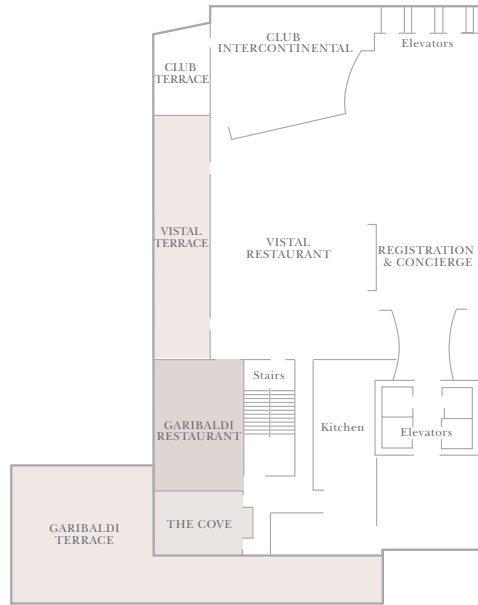

# MEETING & EVENT SPACE

FIRST FLOOR

SECOND FLOOR

Space Name	Size(sq ft)	Length(ft)	Width(ft)	Height(ft)	Classroom	Theatre	Banquet	Conference	Reception	U-Shape
Lane Field	45000	362	120	N/A	N/A	N/A	2500	N/A	3500	N/A
Pacific Ballroom	12000	150	75	22	725	1400	930	N/A	1100	153
Pacific Ballroom A	1800	50	35	22	120	200	140	45	175	48
Pacific Ballroom B	2000	50	40	22	130	225	160	50	200	48
Pacific Ballroom C	4100	57	71	22	255	450	330	90	400	75
Pacific Ballroom D	3300	43	75	22	210	375	270	80	350	75
Pacific AB	3800	50	75	22	240	450	325	90	400	75
Pacific ABC	8000	107	75	22	500	900	700	200	800	105
Pacific CD	7500	100	75	22	460	825	625	175	750	96
Pacific Foyer	4400	220	20	N/A	N/A	N/A	N/A	N/A	N/A	N/A
Bayview Ballroom	4000	50	79	14	265	475	300	90	400	66
Bayview Ballroom A	2000	50	38	14	135	225	140	40	180	48
Bayview Ballroom B	2000	50	38	14	130	225	140	40	180	48
Bayview Foyer	2000	85	25	N/A	N/A	N/A	N/A	N/A	N/A	N/A
Bayview Terrace	4500	100	50	N/A	N/A	N/A	320	N/A	400	N/A
Embarcadero	900	29	31	12	65	100	80	22	90	27
Harbor	900	28	31	12	60	100	80	22	90	27
Embarcadero Foyer	350	50	7	10	N/A	N/A	N/A	N/A	N/A	N/A
Executive Boardroom	450	16	28	12	N/A	N/A	N/A	16	N/A	N/A

THIRD FLOOR

FOURTH FLOOR

Third Floor Space Name	Size(sq ft)	Length(ft)	Width(ft)	Height(ft)	Classroom	Theatre	Banquet	Conference	Cocktail Reception	U-Shape
Garibaldi Restaurant	1100	28	39	11	N/A	N/A	80	N/A	100	N/A
The Cove	600	30	19	11	18	65	40	14	50	24
Garibaldi Terrace	1700	44	38	N/A	N/A	N/A	N/A	N/A	150	N/A