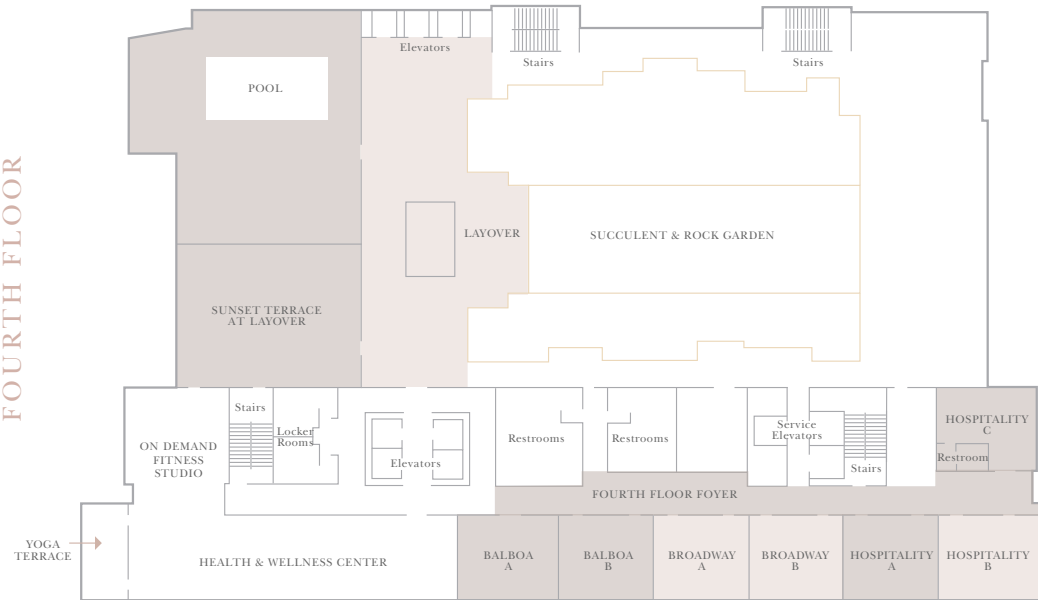

# MEETING & EVENT SPACE

FIRST FLOOR

SECOND FLOOR

Space Name	Size(sq ft)	Length(ft)	Width(ft)	Height(ft)	Classroom	Theatre	Banquet	Conference	Reception	U-Shape
Lane Field	45000	362	120	N/A	N/A	N/A	2500	N/A	3500	N/A
Pacific Ballroom	12000	150	75	22	725	1400	930	N/A	1100	153
Pacific Ballroom A	1800	50	35	22	120	200	140	45	175	48
Pacific Ballroom B	2000	50	40	22	130	225	160	50	200	48
Pacific Ballroom C	4100	57	71	22	255	450	330	90	400	75
Pacific Ballroom D	3300	43	75	22	210	375	270	80	350	75
Pacific AB	3800	50	75	22	240	450	325	90	400	75
Pacific ABC	8000	107	75	22	500	900	700	200	800	105
Pacific CD	7500	100	75	22	460	825	625	175	750	96
Pacific Foyer	4400	220	20	N/A	N/A	N/A	N/A	N/A	N/A	N/A
Bayview Ballroom	4000	50	79	14	265	475	300	90	400	66
Bayview Ballroom A	2000	50	38	14	135	225	140	40	180	48
Bayview Ballroom B	2000	50	38	14	130	225	140	40	180	48
Bayview Foyer	2000	85	25	N/A	N/A	N/A	N/A	N/A	N/A	N/A
Bayview Terrace	4500	100	50	N/A	N/A	N/A	320	N/A	400	N/A
Embarcadero	900	29	31	12	65	100	80	22	90	27
Harbor	900	28	31	12	60	100	80	22	90	27
Embarcadero Foyer	350	50	7	10	N/A	N/A	N/A	N/A	N/A	N/A
Executive Boardroom	450	16	28	12	N/A	N/A	N/A	16	N/A	N/A

THIRD FLOOR

FOURTH FLOOR

Third Floor Space Name	Size(sq ft)	Length(ft)	Width(ft)	Height(ft)	Classroom	Theatre	Banquet	Conference	Cocktail Reception	U-Shape
Garibaldi Restaurant	1100	28	39	11	N/A	N/A	80	N/A	100	N/A
The Cove	600	30	19	11	18	65	40	14	50	24
Garibaldi Terrace	1700	44	38	N/A	N/A	N/A	N/A	N/A	150	N/A