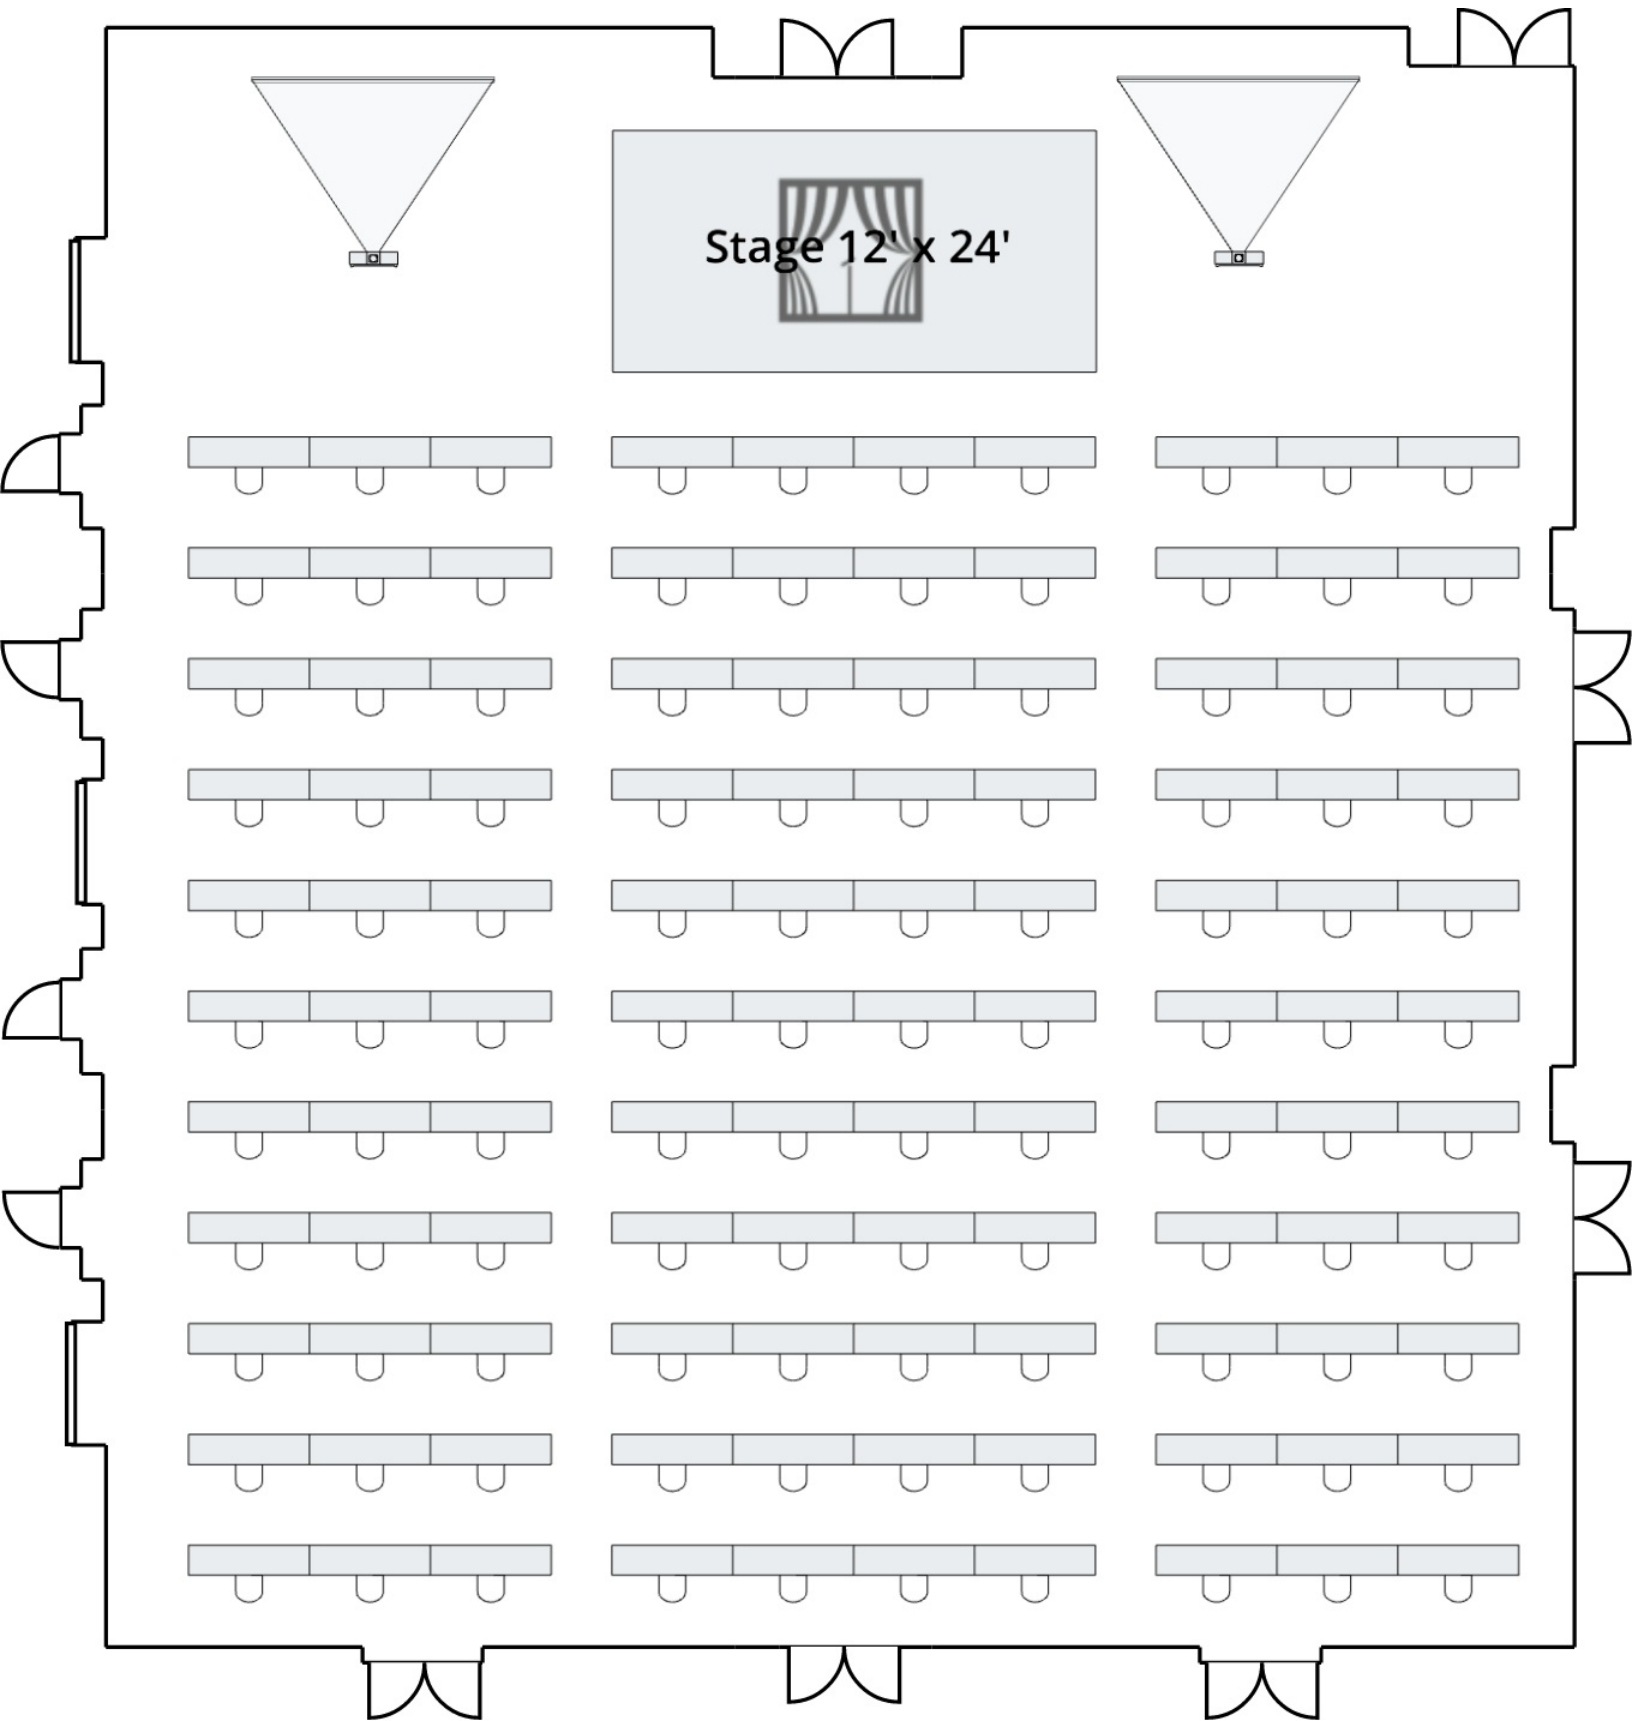

Classroom 1 per 6' x 30" Table to seat 160
Space between rows - 4 ft.

10 Feet

Classroom 1 per 6' x 18" Table to seat 200
Space between rows - 4 ft.

10 Feet

5 Feet