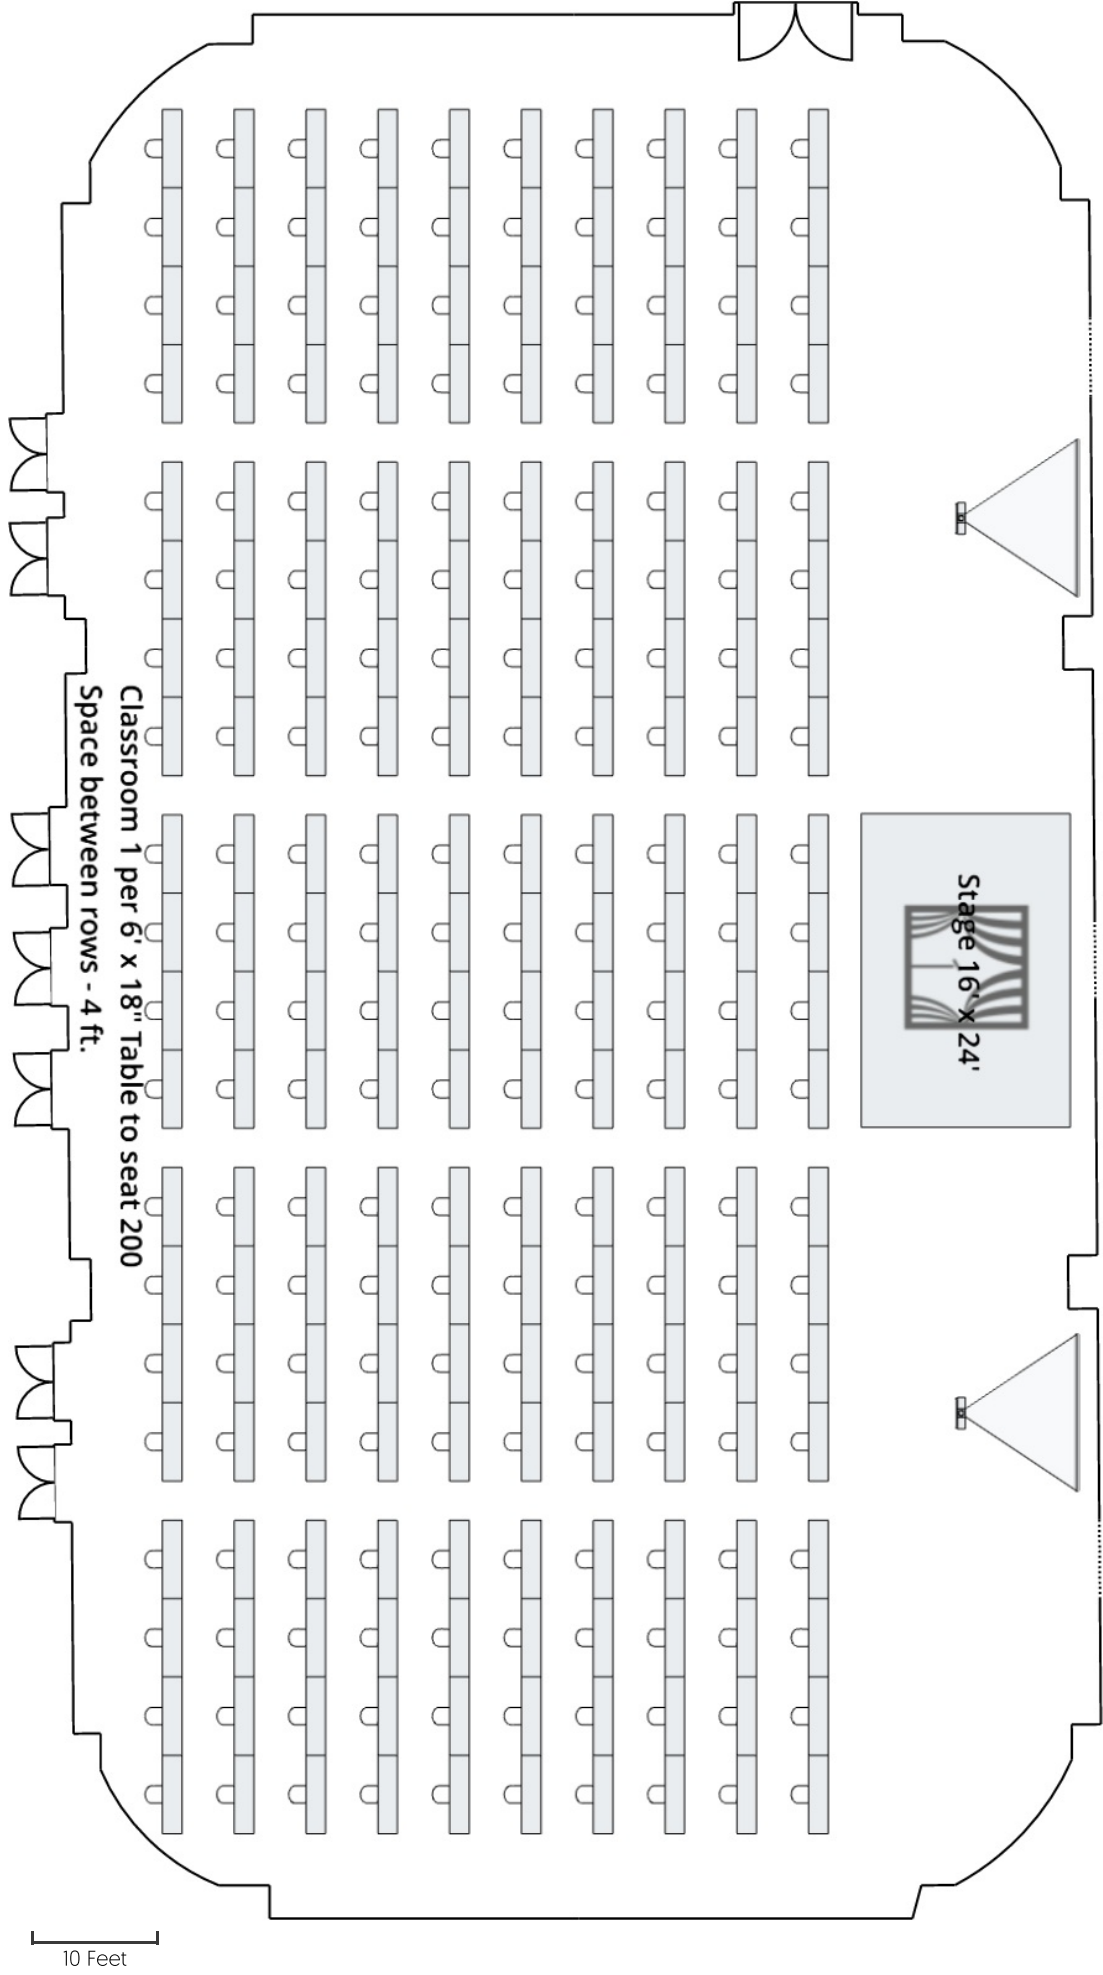

Classroom 1 per 6' x 30" Table to seat 160
Space between rows - 4 ft.

10 Feet

Classroom 1 per 6' x 18" Table to seat 200
Space between rows - 4 ft.

10 Feet

5 Feet