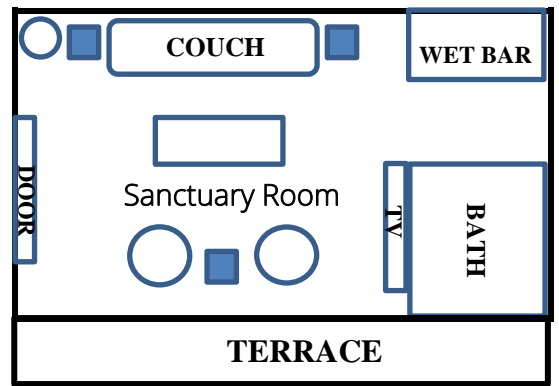

Capitol West

Capitol East

Board Room

Sanctuary Room

TERRACE

	5' (8) 6' (10)	Theatre	Classroom (6'x18")	Hollow Square	Conference	U- Shape	Cocktail Reception
Capitol Room	104 130	150	100	46	---	36	150
Capitol West	48	80	50	28	24	22	60
Capitol East	48	80	50	28	24	22	60
Board Room	*16*	---	---	---	16	---	---
Sanctuary	---	---	---	---	*10*	---	10