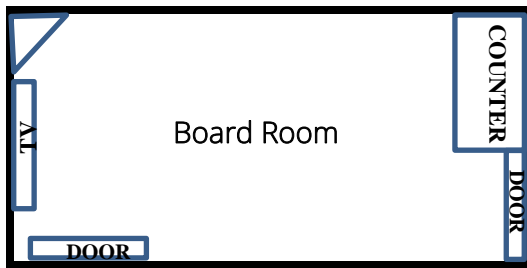

Capitol West

Capitol East

Board Room

Sanctuary Room

TERRACE

	5' (8) 6' (10)	Theatre	Classroom (6'x18")	Hollow Square	Conference	U- Shape	Cocktail Reception
Capitol Room	104 130	150	100	46	---	36	150
Capitol West	48	80	50	28	24	22	60
Capitol East	48	80	50	28	24	22	60
Board Room	*16*	---	---	---	16	---	---
Sanctuary	---	---	---	---	*10*	---	10