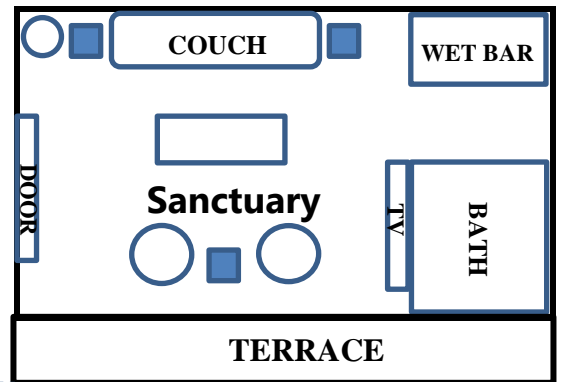

Capitol West

Capitol East

Board Room

Sanctuary

TERRACE

	Banquet (8)	Theatre	Schoolroom (6'x18")	Hollow Square	Conference	U- Shape	Cocktail Reception
Capitol Room	104	126	76	40	---	*42*	150
Capitol West	56	84	36	24	20	18	60
Capitol East	48	84	40	24	20	18	60
Capitol Terrace (Not Shown)	*48*	---	---	---	---	---	60
Board Room	*16*	---	---	---	16	13	---
Sanctuary	---	---	---	---	*10*	---	10