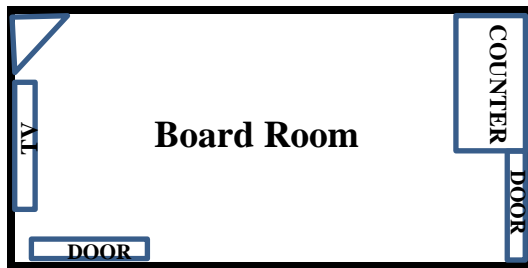

Capitol West

Capitol East

Board Room

Sanctuary

TERRACE

	Banquet (8)	Theatre	Schoolroom (6'x18")	Hollow Square	Conference	U- Shape	Cocktail Reception
Capitol Room	104	126	76	40	---	*42*	150
Capitol West	56	84	36	24	20	18	60
Capitol East	48	84	40	24	20	18	60
Capitol Terrace (Not Shown)	*48*	---	---	---	---	---	60
Board Room	*16*	---	---	---	16	13	---
Sanctuary	---	---	---	---	*10*	---	10