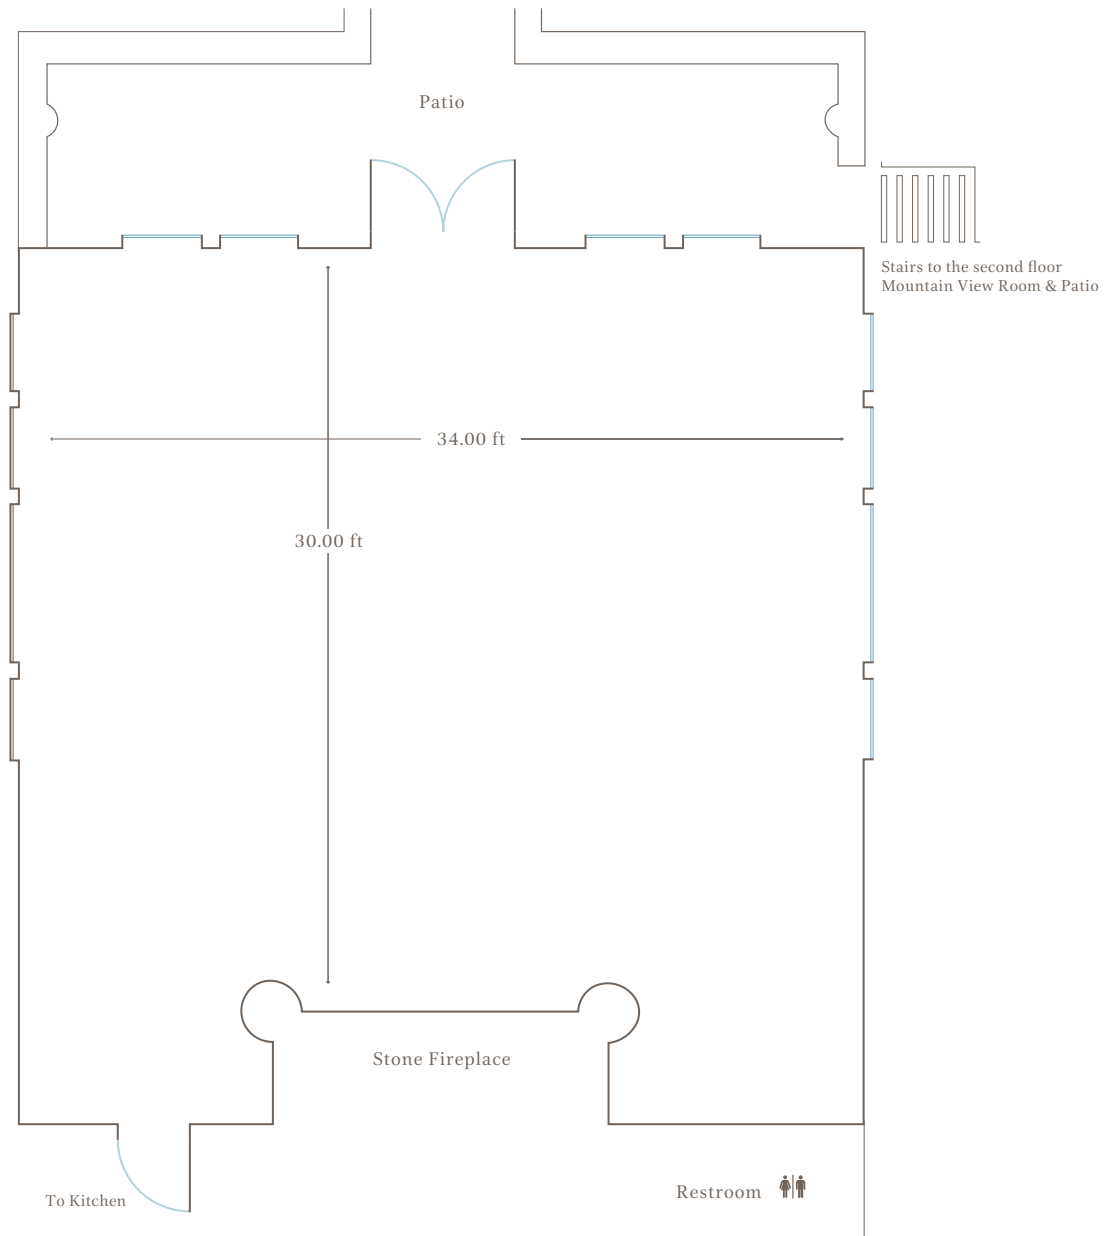

To Vineyard View Terrace

SIZE	ROUNDS OF 8	CONFERENCE	CLASSROOM - 3 PER	THEATER	U-SHAPE	RECEPTION
1,050 SQ FT	60	30	60	80	35	100