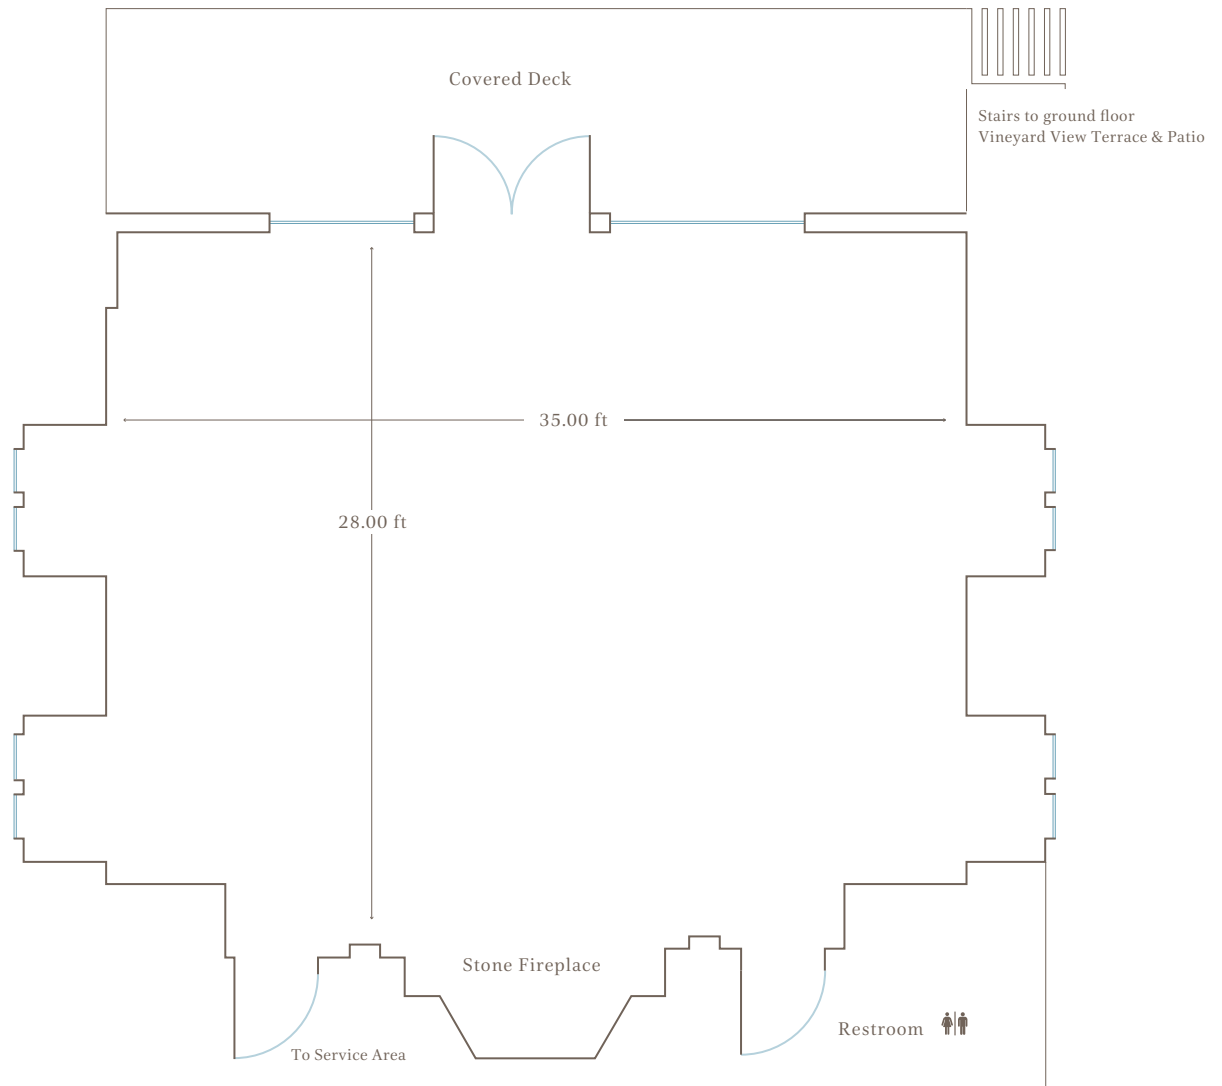

Overlooks Vineyard View Terrace & Patio

SIZE	ROUNDS OF 8	CONFERENCE	CLASSROOM - 3 PER	THEATER	U-SHAPE	RECEPTION
1,050 SQ FT	48	24	36	50	18	50