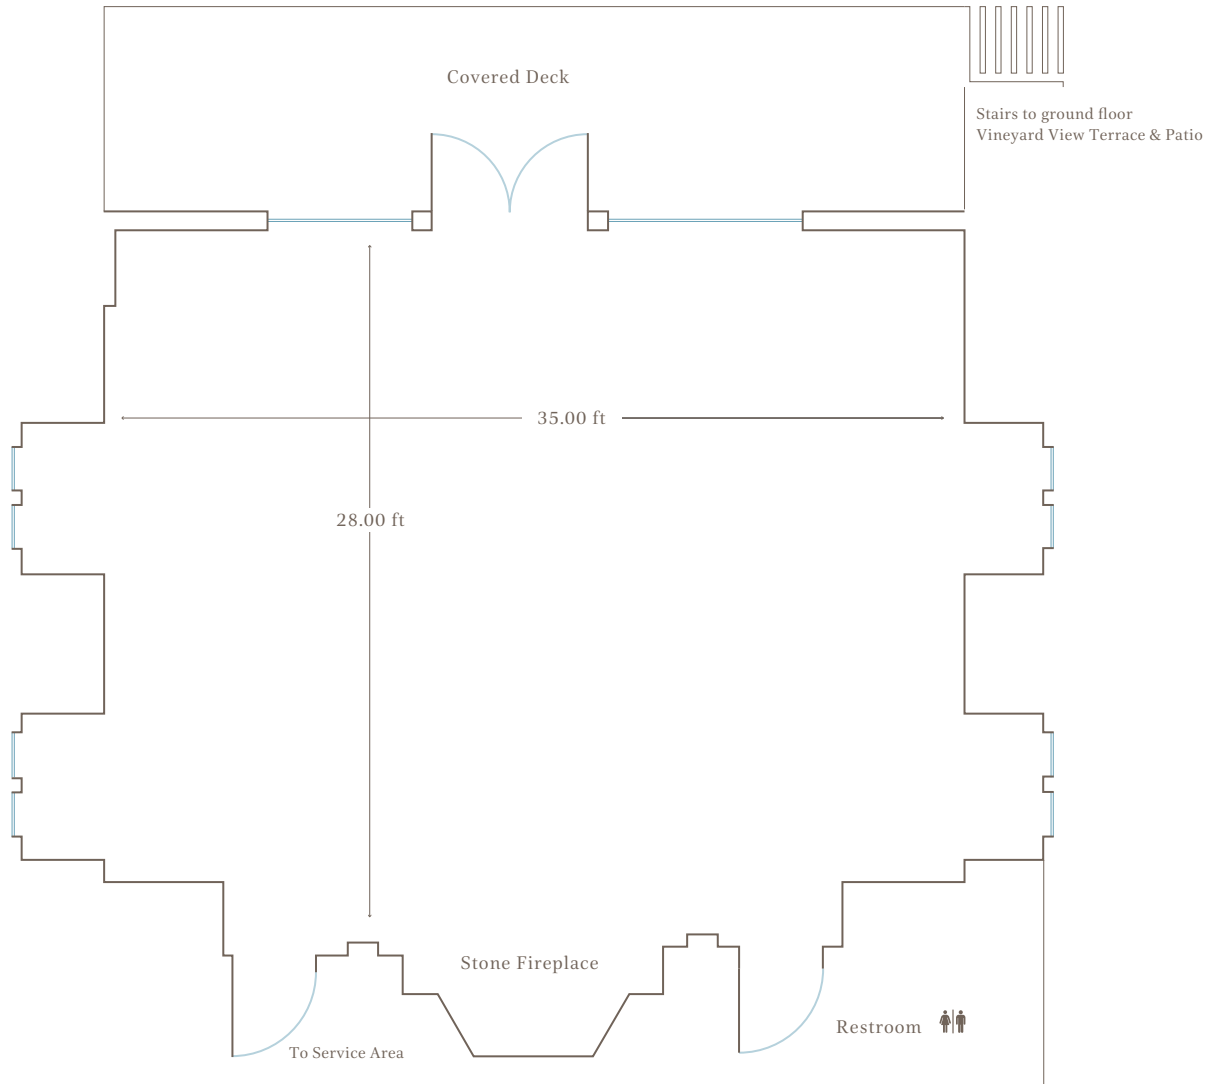

Overlooks Vineyard View Terrace & Patio

SIZE	ROUNDS OF 8	CONFERENCE	CLASSROOM - 3 PER	THEATER	U-SHAPE	RECEPTION
1,050 SQ FT	48	24	50	60	18	70