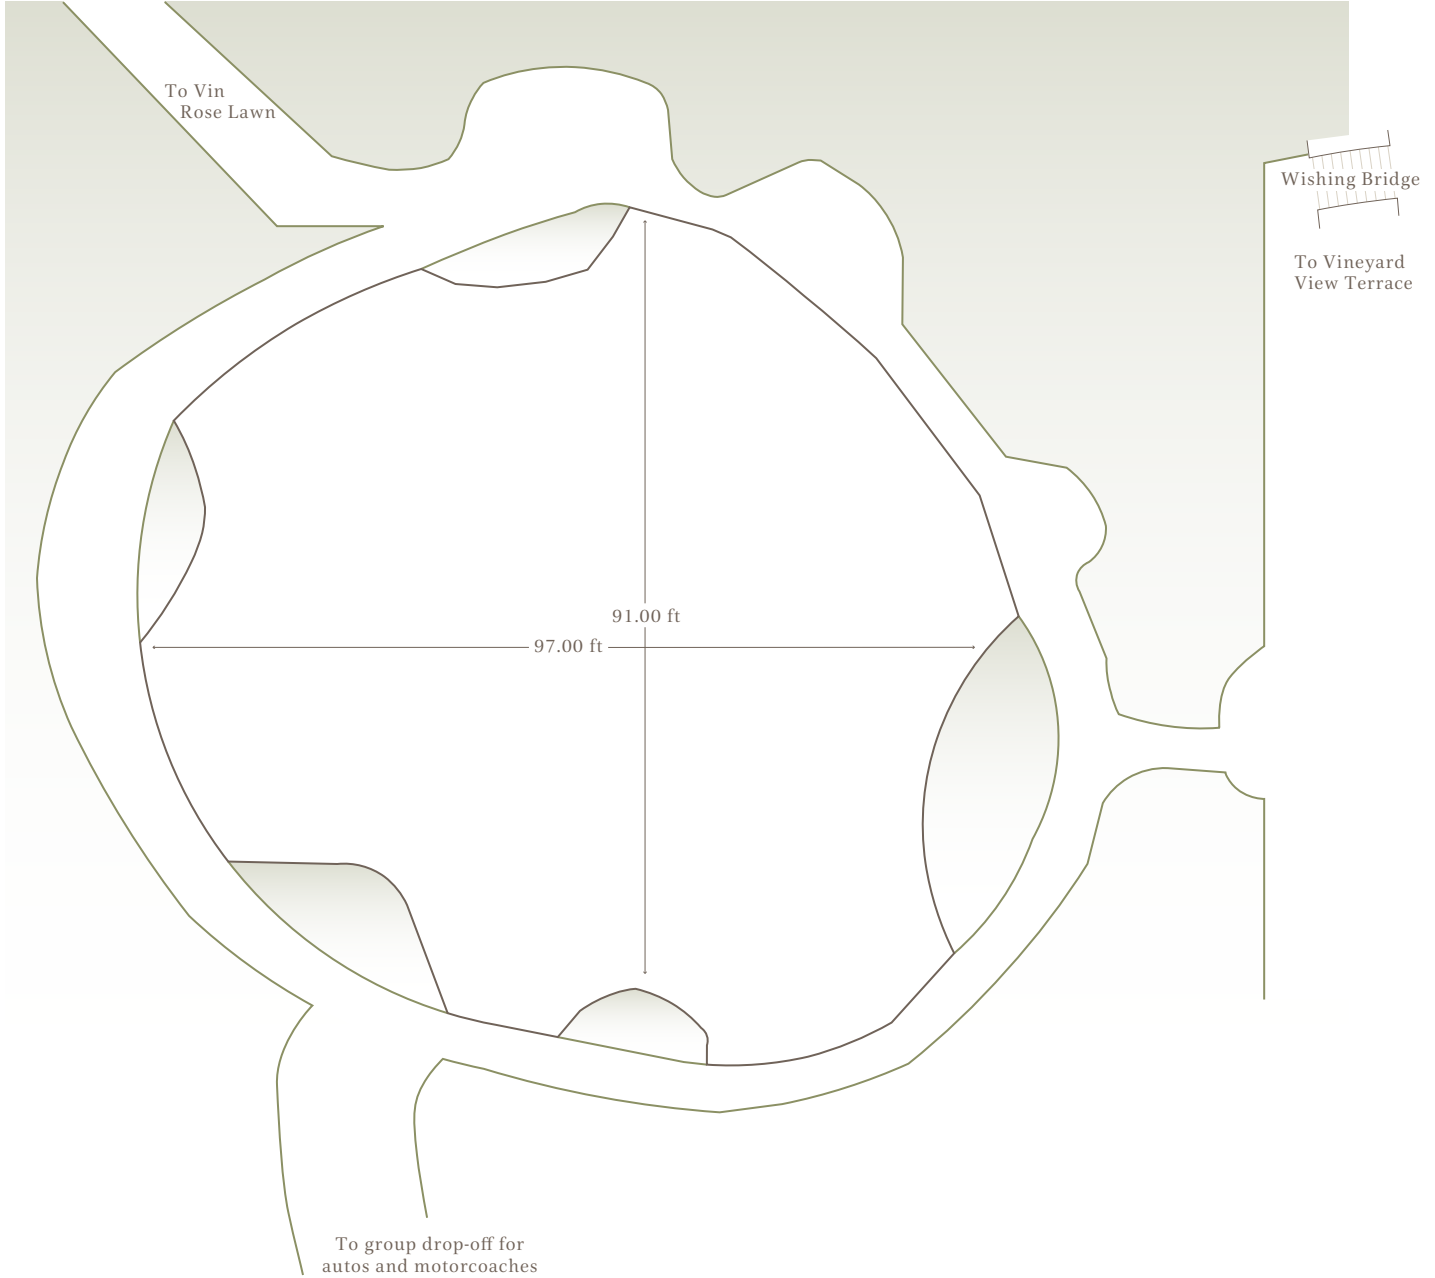

HARVEST INN

ST. HELENA, NAPA VALLEY

MANOR HOUSE LAWN

Located outdoors

SIZE	ROUNDS OF 8	CONFERENCE	CLASSROOM - 3 PER	THEATER	U-SHAPE	RECEPTION
2,500 SQ FT	-	-	-	-	-	200