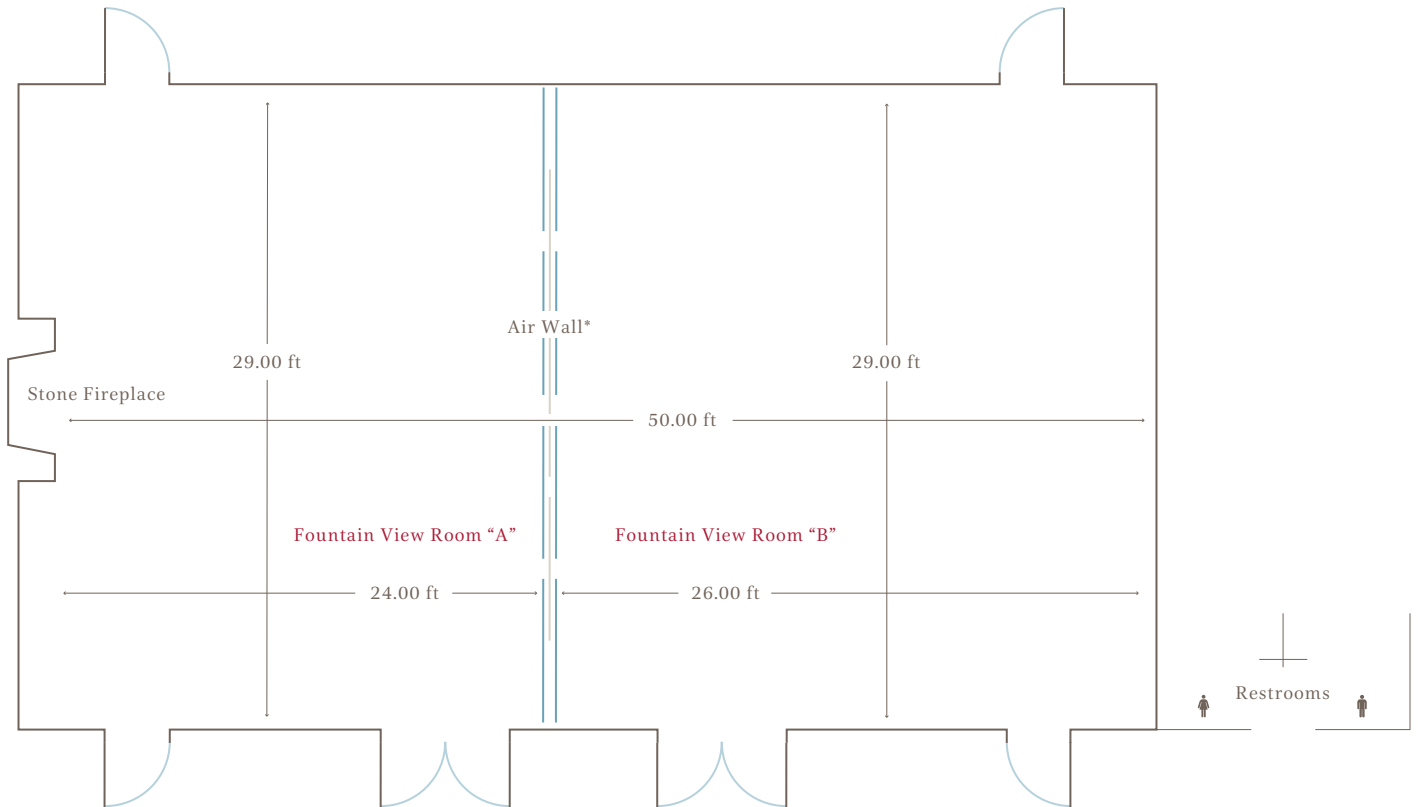

HARVEST INN

ST. HELENA, NAPA VALLEY

FOUNTAIN VIEW ROOM

Located on the ground floor

To Fountain Terrace

* Air Wall allows accommodations for smaller gatherings or break-out sessions

SIZE	ROUNDS OF 8	CONFERENCE	CLASSROOM - 3 PER	THEATER	U-SHAPE	RECEPTION
1,500 sq FT	100	50	70	120	50	150
A: 700 sq FT	32	20	30	40	20	-
B: 750 sq FT	32	20	30	40	20	-