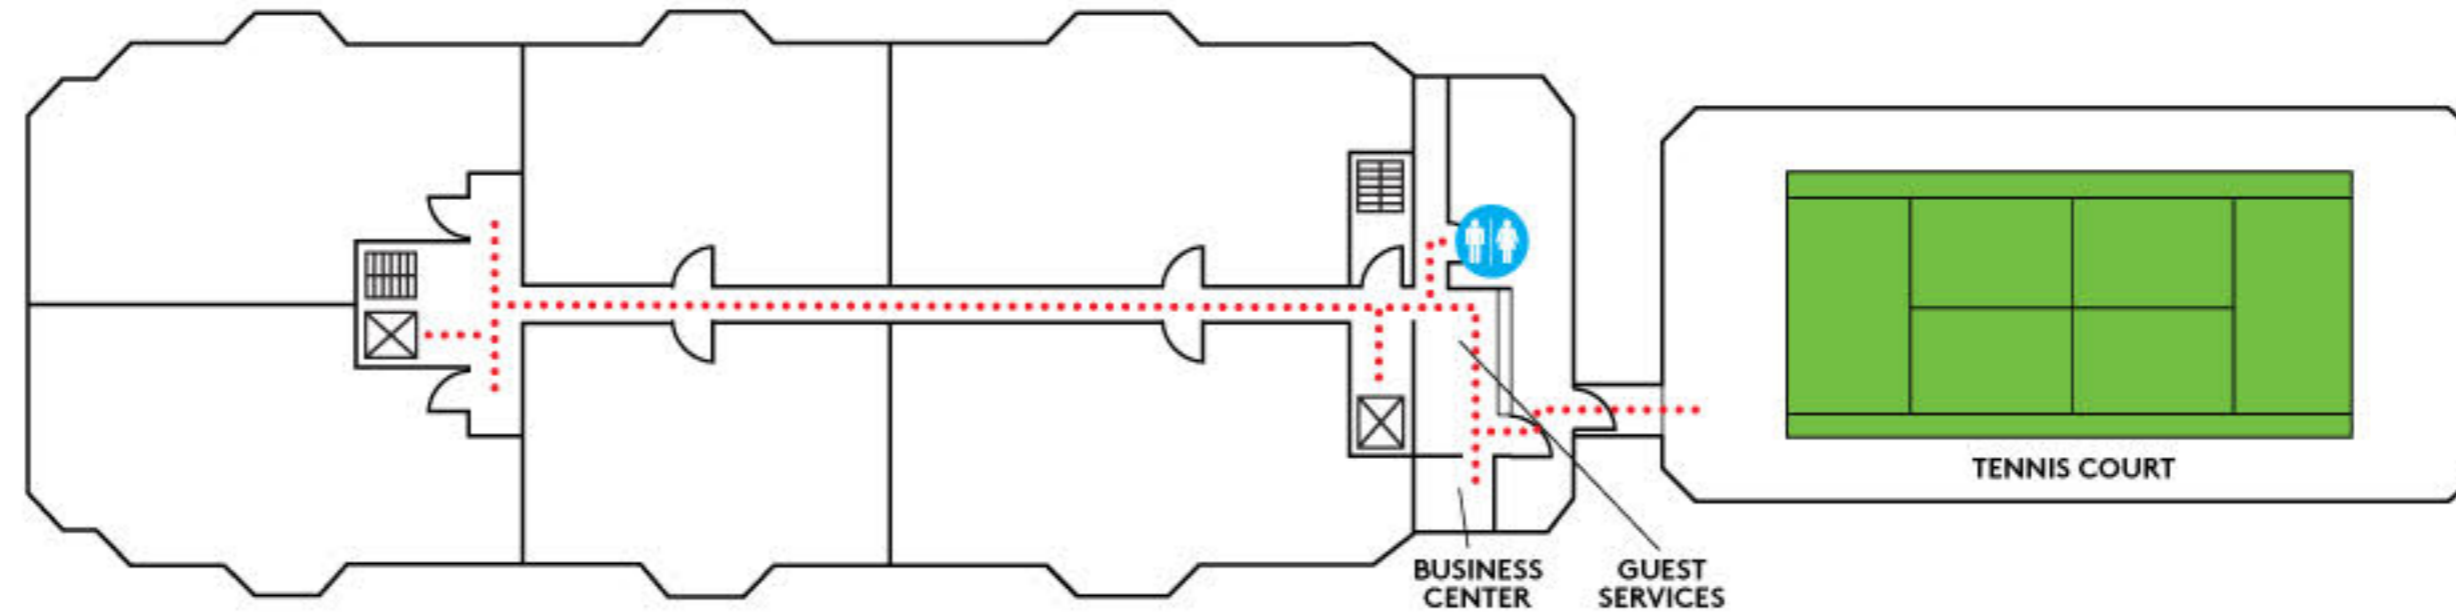

ACCESSIBILITY PROPERTY MAP

2nd Floor ADA SUITES LOCATED ON FLOORS 2 & 3
ACCESSIBLE EVENT SPACE ON 8TH FLOOR

ADA Map Legend & Route Directions:

- ACCESSIBLE SELF-PARKING
- ELEVATOR
- PROPERTY ACCESS POINT
- PUBLIC RESTROOMS
- ACCESSIBLE ROUTES TO THE FOLLOWING:
 - MAIN ENTRANCE/REGISTRATION
 - RAMP TO BEACH
 - GUEST ROOMS
 - BUSINESS CENTER
 - EVENT SPACE
 - SWIMMING POOL & SPA (AND LIFT)
 - ICE & VENDING MACHINE
 - FITNESS CENTER
 - BARBECUE GRILLING DECK
 - TENNIS COURT