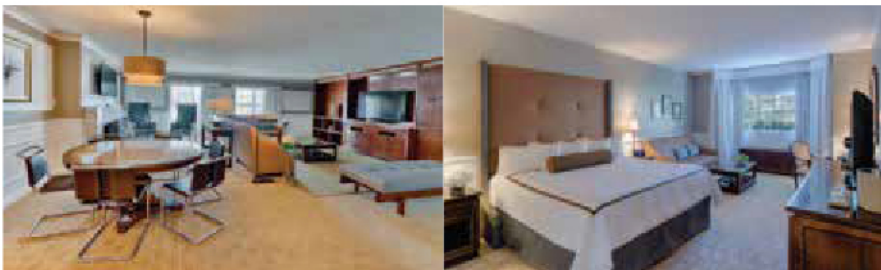

Rooms & Suites

CONTACT INFORMATION

45 Seventh Street
Garden City, NY 11530
Sales: 516.747.3000
GardenCityHotel.com

QUICK FACTS

269 Guest Rooms
Kings/Doubles/Suites 177/76/16
Check-In/Check-Out 4pm/11am
Pet-friendly
100% Non-smoking hotel
24-hour in-room dining
24-hour concierge
Valet & Self Parking
Multilingual hotel staff

AMENITIES

Broadband & wireless Internet
G-link connectivity technology
Mini-refrigerators in room
100% cotton bath towels
Non-allergenic pillows
Plush pillow-top mattresses
Bathrobes & slippers by request
Hairdryer
Iron & ironing board
In-room safety deposit box
ADA approved guest rooms
Boutique amenities
Keurig® brewer
Umbrellas

DINING

Polo Steakhouse
Polo Lounge
The Patio Bar – Opened May-Sept.

SPA & FITNESS

The Red Door Spa & Salon
Indoor Pool
Fitness Center

NEARBY

Adelphi University, Hofstra University, Molloy College, Long Island Children's Museum, Cradle of Aviation Museum, Roosevelt Field Shopping Center, Americana Manhasset, Eisenhower Park, Jones Beach State Park, Nikon Theatre at Jones Beach

AIRPORT/NYC PROXIMITY

22 miles to New York City
One block away from Seventh Street Shops, Restaurants and Bars
JFK International 12 Miles
LGA 16 miles
Long Island Railroad Across the Street