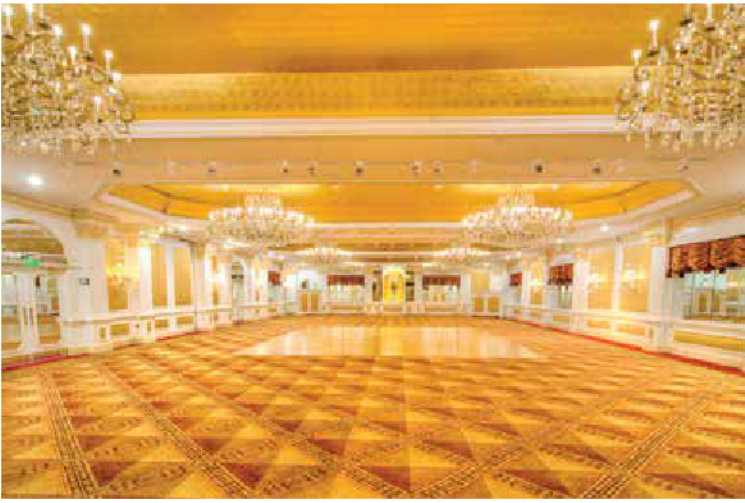

CAPACITY CHART

Over 30,000 sqft of meeting and event space

Room Name	Dimensions	Sq. Feet	Ceiling	Classroom	Hollow Sq.	Round	Theatre	U-Shape	Reception
Grand Ballroom	105'x54'	5,670	13'3"	325	144	500	650	125	650
Royale	50'x54'	2,700	13'3"	150	84	250	300	60	325
Regence	50'x54'	2,700	13'3"	150	84	250	300	60	325
Grand Salon	45'x54'	2,565	9'6"	84	36	200	200	30	250
Petit Salon	40'x24'	924	8'2"	40	42	80	75	75	100
Concorde Salon	39'x29'	825	8'2"	40	42	80	75	25	100
Kingsley	84'x50'	4,250	11'4"	177	-	340	225		400
Societe*	80'x43'	3,440	8'6"	125	84	250	300	75	350
Cotillion*	80'x39'	3,120	7'11"	125	84	230	250	75	300
Hubbell Suite	21'x26'	546	8'3"	35	30	60	60	25	50
Stewart Suite	21'x26'	546	8'3"	35	30	60	60	25	50
Franklin Suite	30'x26'	780	8'3"	35	30	60	60	25	60
Nassau Suite	13'x30'	354	8'3"	20	10	24	20	10	-
Polo Wine Room	31'x19'	589	10'	-	-	50	50	20	35
Living Room	20'x24'	480	12'	-	-	-	-	-	35
Penthouse Suite (3)	26'x30'	780	8'3"	-	-	-	-	-	25
Penthouse Balcony	26'x9'	234	-	-	-	-	-	-	20
Grand Suite (3)	26'x30'	780	8'3"	-	-	-	-	-	25
Patio Bar	77'x20'	1,540	-	-	-	-	-	-	70
Pool Patio	24'x17'	408	-	-	-	-	-	-	30
English Tea Garden	25'x32'	800	-	-	-	-	-	-	75

* These spaces offer the flexibility of one, two or three partitioned rooms for the ultimate in customization for your event. Visit www.gardencityhotel.com for floor plans and 360 degree tours of each event space.

THE GARDEN CITY HOTEL

Corporate Sales

P: 516.747.3000 | E: sales@gchotel.com | GardenCityHotel.com

GDS code PH: Sabre 8350, Worldspan NYCGC, Apollo Galileo 043978, Amadeus JFKGCH, Pegasus 43978