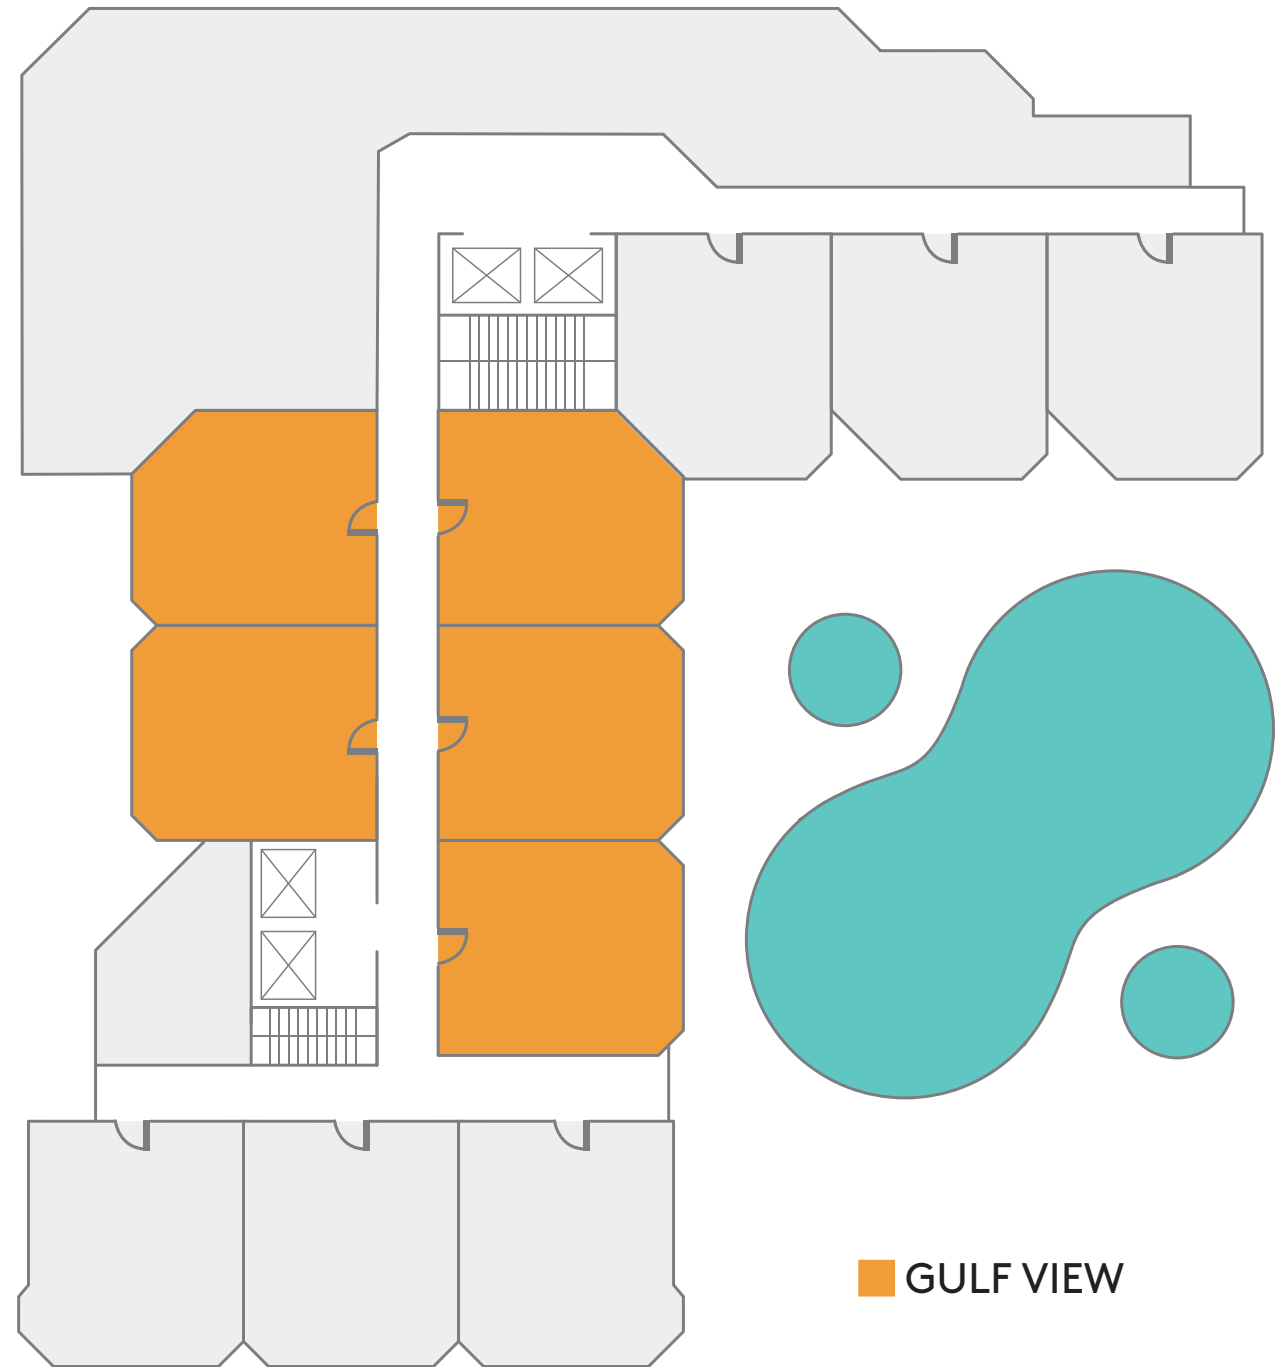

GULF VIEW ONE BEDROOM SUITE

700 square feet

■ GULF VIEW

Gulf of Mexico