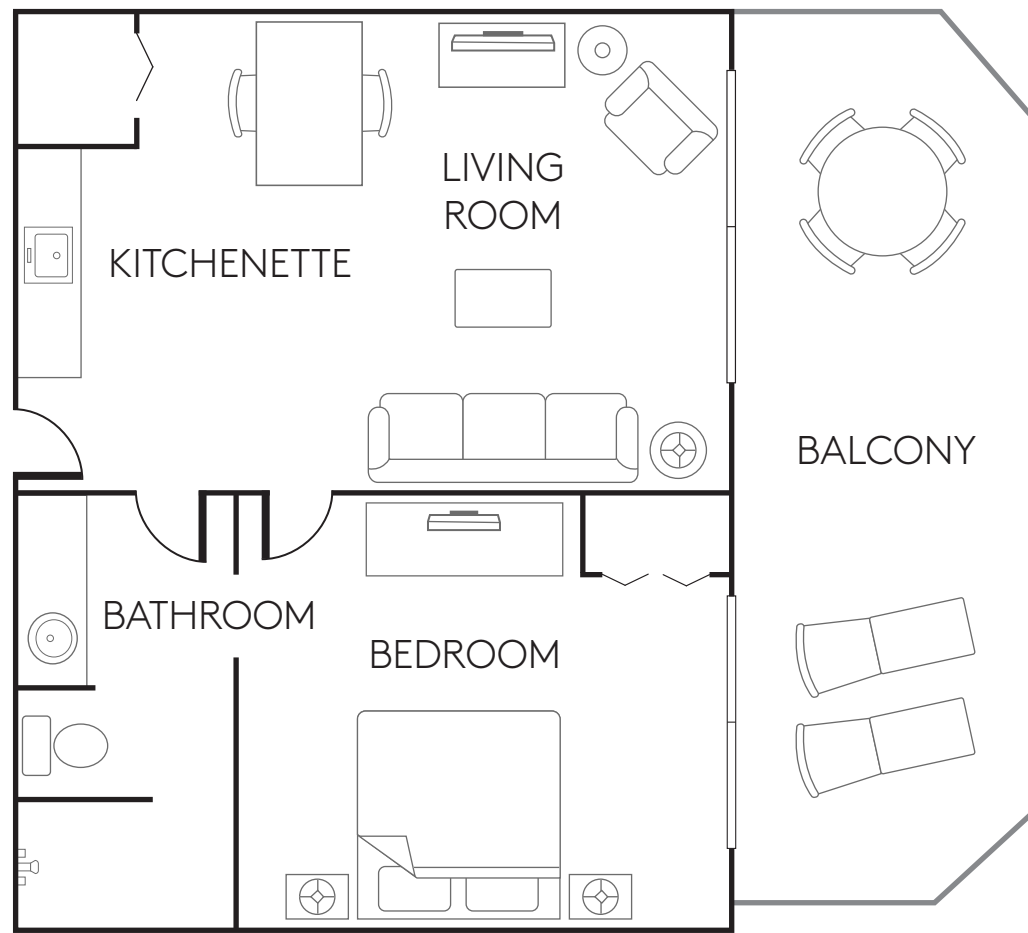

GULF VIEW ONE BEDROOM SUITE

700 square feet

■ GULF VIEW

Gulf of Mexico