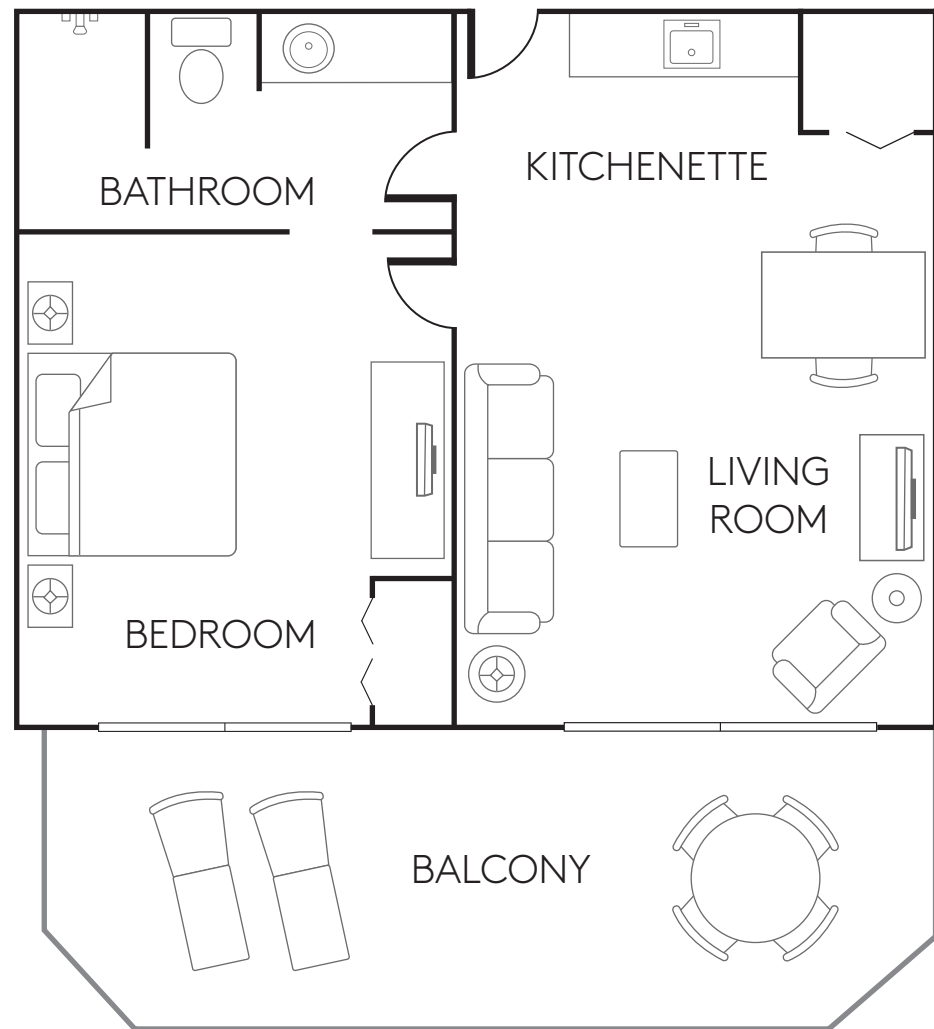

BEACHFRONT VIEW ONE BEDROOM SUITE

700 square feet

Gulf of Mexico