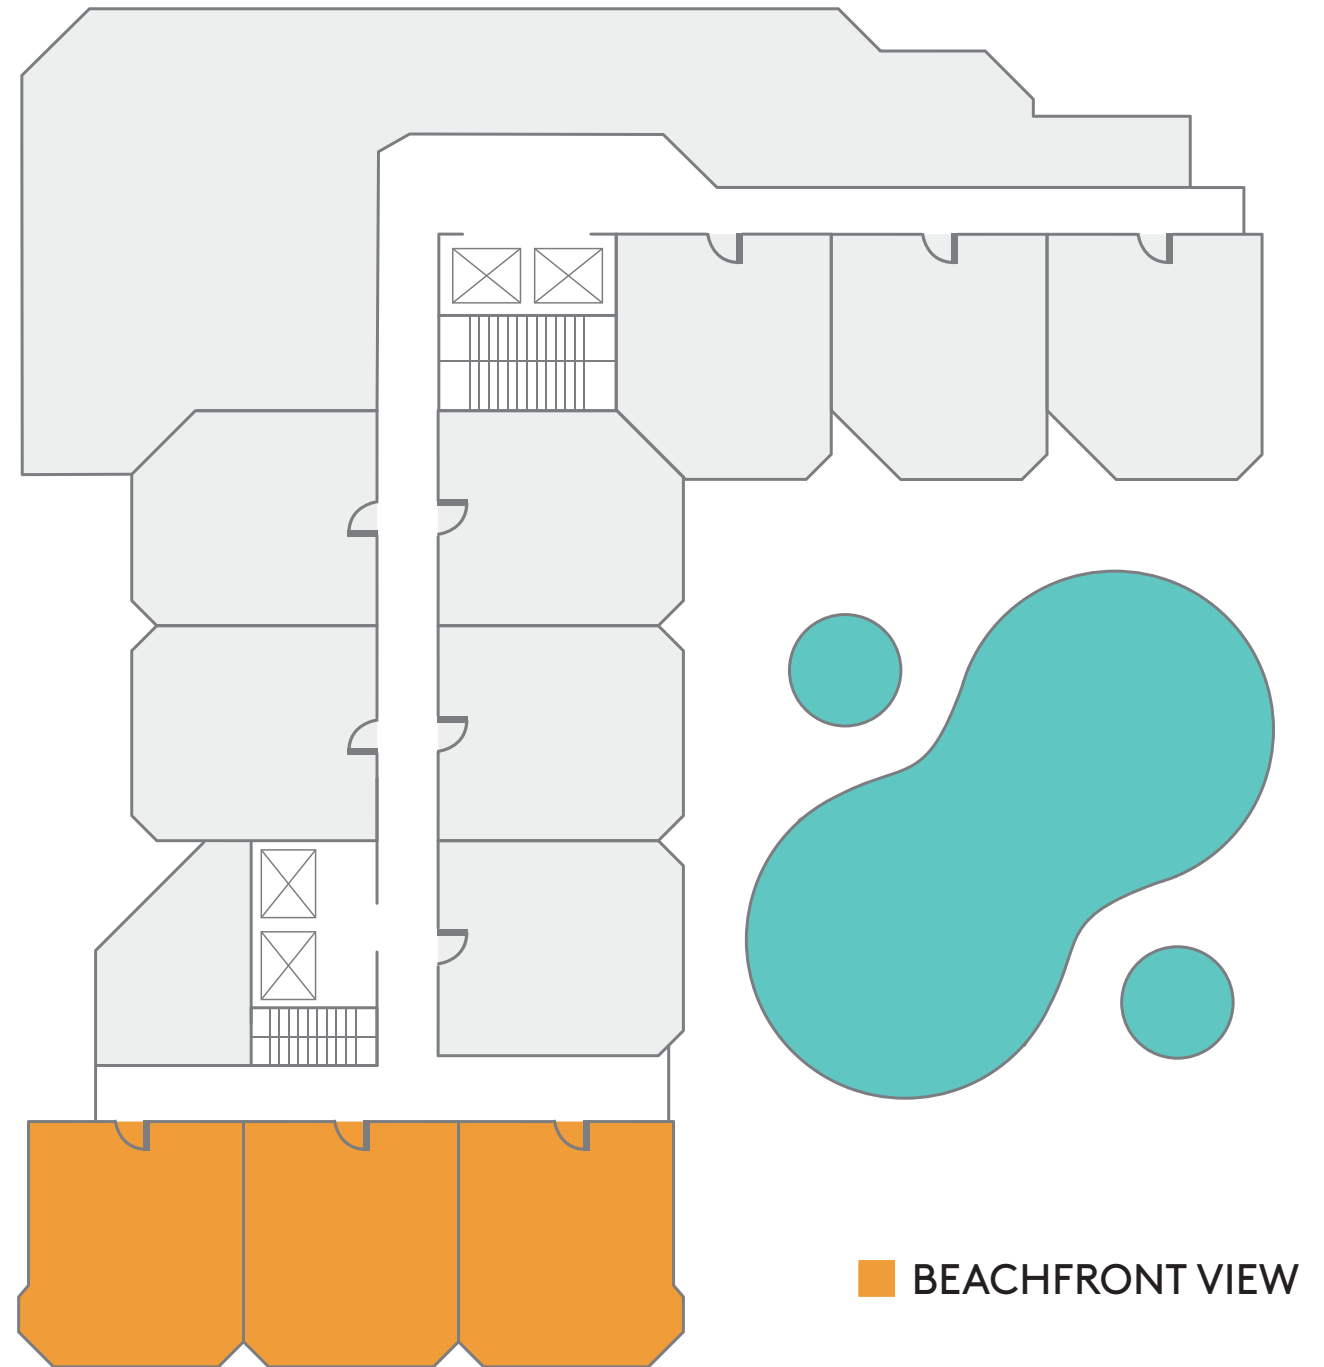

BEACHFRONT VIEW ONE BEDROOM SUITE

700 square feet

Gulf of Mexico