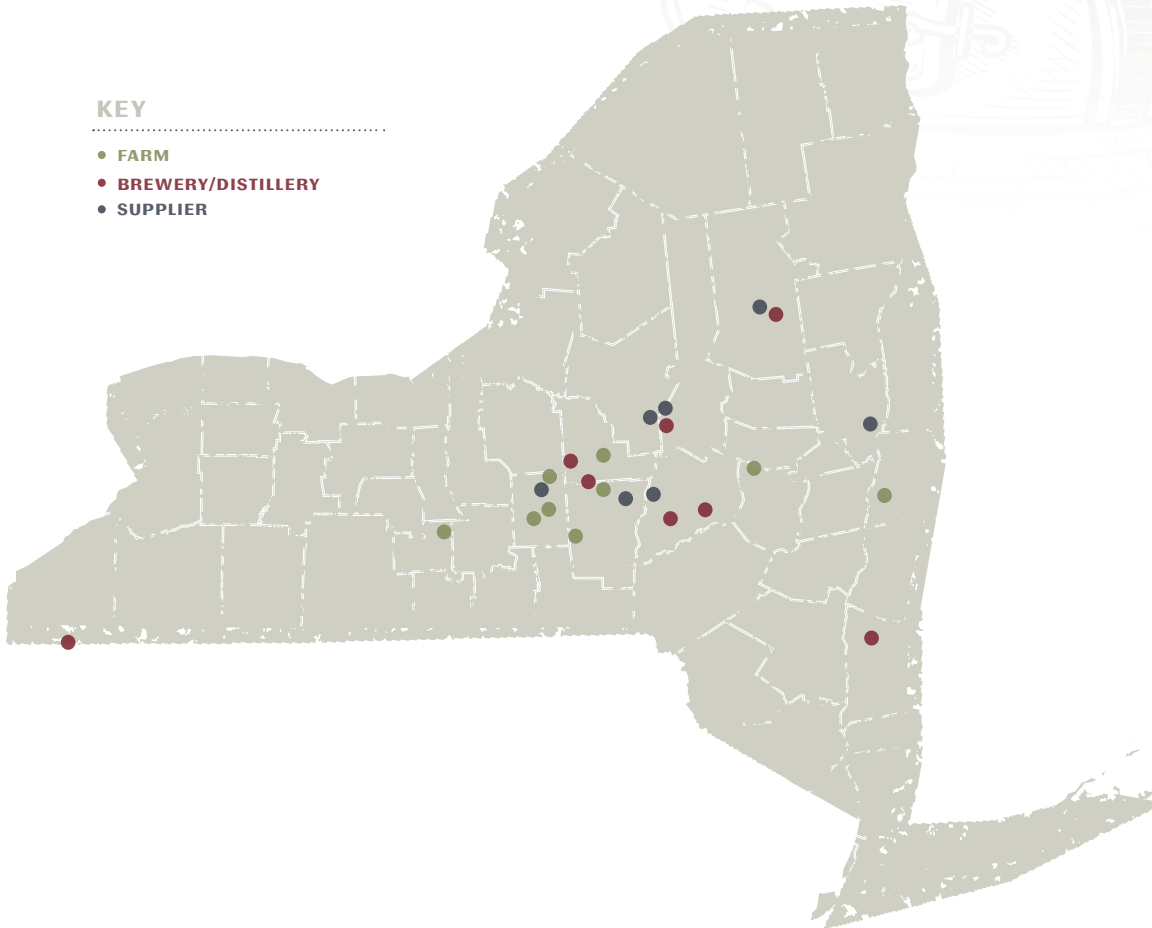

LOCAL PARTNERSHIPS

KEY

- FARM
- BREWERY/DISTILLERY
- SUPPLIER

BOUCKVILLE

- Mosher Farm

CAZENOVIA

- Beak & Skiff
- Critz Farms Brewing & Cider Co.
- Madison County Distillery

COOPERSTOWN

- Ommegang Brewery

CORTLAND

- Bean's Sunnybrook Farm

EARLVILLE

- Heartstone Artisan Bakery
- Hodge Farm's Maple Syrup
- Jewett's Cheese House

EAST HOMER

- Trinity Valley Dairy

ELIZAVILLE

- Sloop Brewing Co.

FABIUS

- Fresh Herbs of Fabius

GARRATTSVILLE

- Butternuts Beer & Ale

HAMILTON

- Flour & Salt Bakery
- Good Nature Brewery
- Maxwell's Chocolate's

INTERLAKEN

- Lively Run Dairy

LAKEWOOD

- Southern Tier Brewing Company

LEBANON

- Fruit of the Fungi
- Old Home Distillers

MOHAWK

- Bach Family Farm

NEW BERLIN

- Chobani

SARATOGA SPRINGS

- Saratoga Spring Water Co.

SHARON SPRINGS

- Beekman 1802

TRUXTON

- Food & Ferments

UTICA

- Saranac Brewery
- Smith Packing Co.
- Utica Coffee