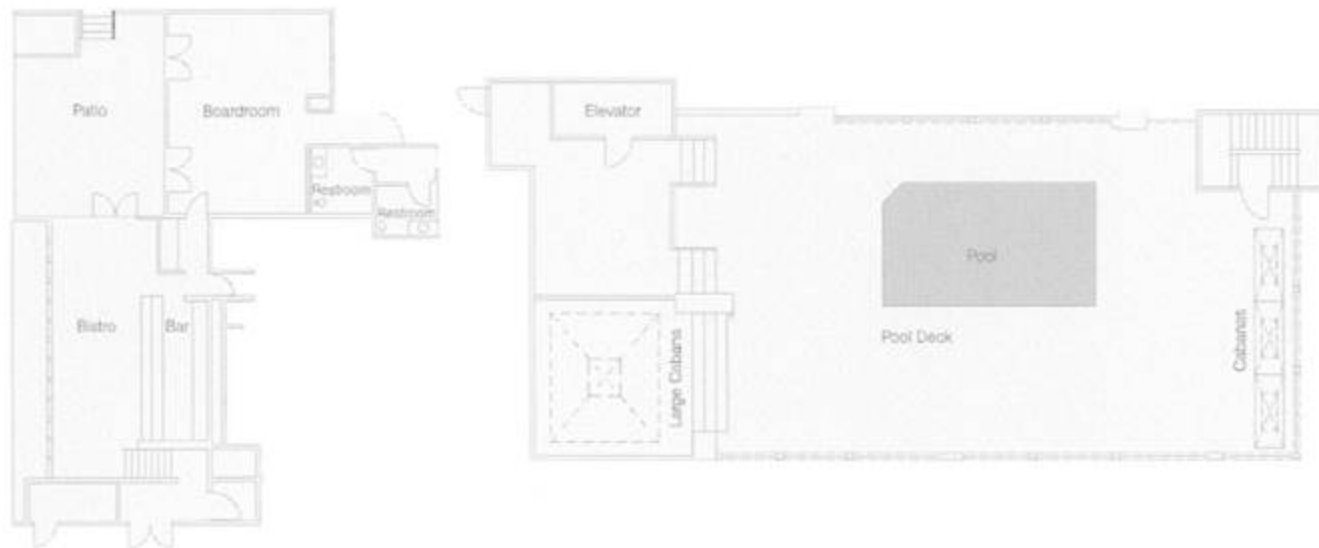

Make your small meeting or event in West Hollywood something to truly celebrate.

Meeting Room Capacity	Sq. ft.	W x L	U-Shape	Theatre	Conference	Rounds	Reception	Existing
Boardroom	504	18 x 28	-	40	25	30	50	-
Rooftop Pool Deck	2,268	36 x 63	25	-	-	-	50	-
Large Cabana	182	13 x 14	10	-	-	-	12	-
Patio	456	19 x 24	25	-	-	15	35	25
Bistro	391	34 x 11.5	-	-	-	-	40	30