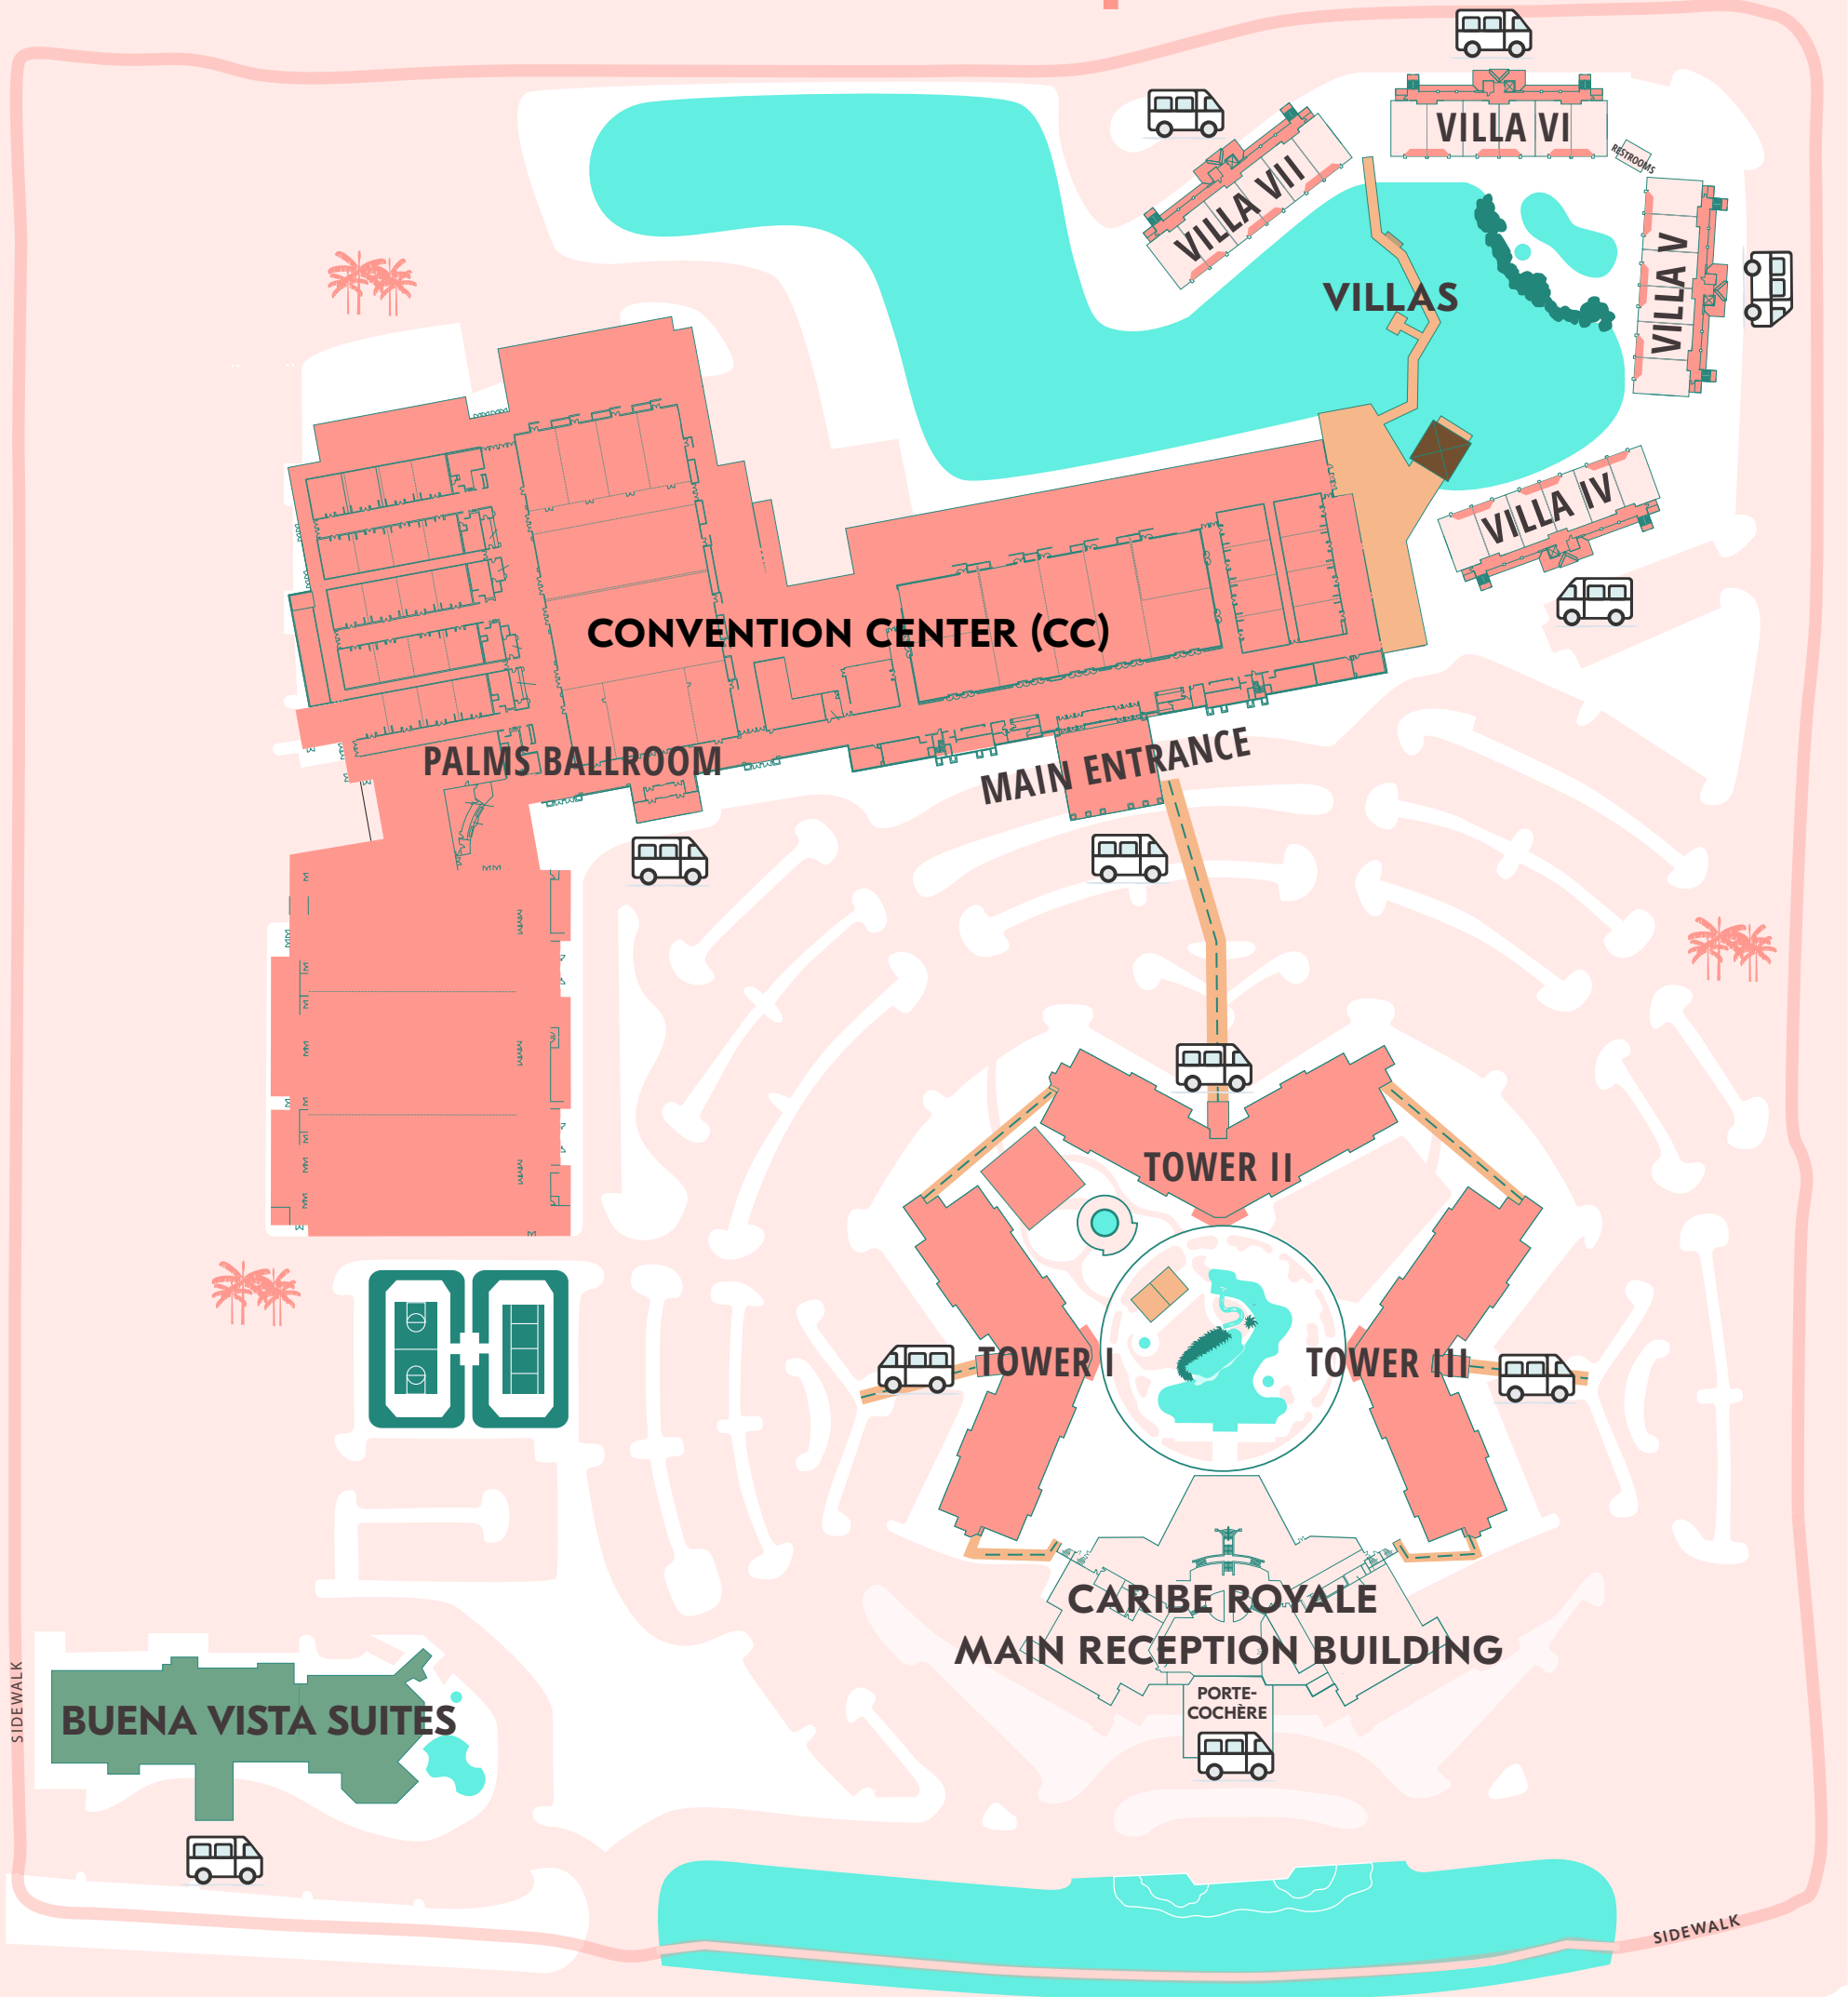

Caribe Royale Resort Shuttle Map

SR 535

SR 535

**RESORT SHUTTLE
RUNS HOURLY
FROM 7AM - 11PM**

**Map
Legend**

**Resort
Shuttle**

SHUTTLE STOP

- Main Porte-cochère
- Tower I
- Tower II
- Tower III
- Villa IV
- Villa V
- Villa VI
- Villa VII
- CC - Main Entrance
- CC - Palms Ballroom
- Buena Vista Suites

DEPARTURE TIME

- on the hour
- 5 minutes after the hour
- 10 minutes after the hour
- 15 minutes after the hour
- 20 minutes after the hour
- 25 minutes after the hour
- 30 minutes after the hour
- 35 minutes after the hour
- 40 minutes after the hour
- 45 minutes after the hour
- 50 minutes after the hour