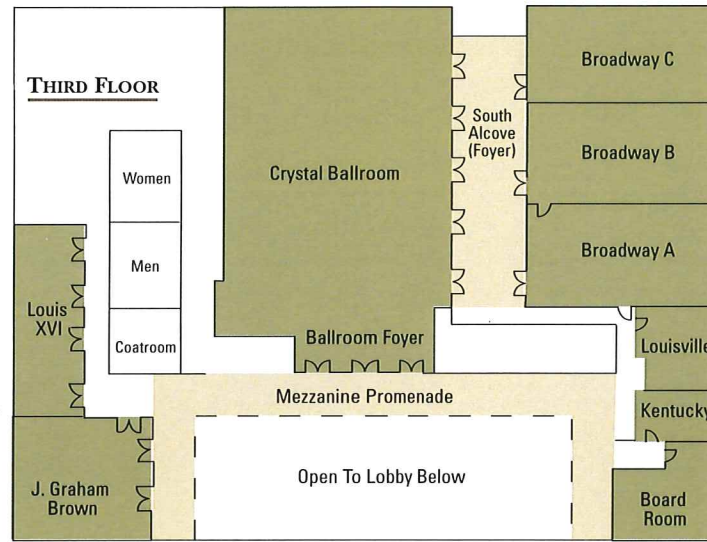

### FIRST FLOOR

### SECOND FLOOR

### SIXTEENTH FLOOR

Meeting room capacities below do not include audio visual or staging.

Room	WxL	Ceiling	Sq Ft	Theater	Classroom	Banquet	Reception	Conference	U-Shape
SECRETARIAT A & B	63' x 44'	9'	2,590	210	100	200	300		
SECRETARIAT A	21' x 31'	9'	742	80	42	60	90	22	15
SECRETARIAT B	42' x 44'	9'	1,848	150	80	140	210	34	30
CITATION A & B	42' x 51'	9'	2,142	180	80	150	220		
CITATION A	20' x 51'	9'	1,020	100	48	70	100	40	42
CITATION B	22' x 51'	9'	1,122	100	48	80	120	40	42
WINNER'S CIRCLE		9'	1,026				120		
BLUEGRASS	42' x 71'	10'	3,060	150	100	250	400	35	35
SOUTH LOBBY	19' x 56'	9'	1,064				150		
CRYSTAL BALLROOM	59' x 73'	18'	4,337	500	264	400	600	50	75
MEZZANINE PROMENADE		9'	2,460				250		
BROADWAY A	24' x 42'	9'	1,008	100	50	60	100	30	35
BROADWAY B	24' x 42'	9'	1,029	100	50	60	100	30	35
BROADWAY C	22' x 42'	9'	945	100	50	60	100	30	35
SOUTH ALCOVE		9'	1,064				100		
J. GRAHAM BROWN	27' x 35'	9'	945	70	40	60	100	25	
LOUIS XVI	13' x 49'	9'	668	60	40	40	60	30	
BOARD ROOM	19' x 29'	9'	551			8		8	
LOUISVILLE	14' x 26'	9'	364			16		16	
KENTUCKY	12' x 17'	9'	211			8		8	
GALLERY BALLROOM	45' x 75'	20'	3,300	330	200	270	400	40	50
GALLERY FOYER		12'	1,174				125		
GALLERY BOARD ROOM	16' x 36'	20'	576			20		20	
SKY GRAND TERRACE (ROOFTOP)		MILES	3,600			250	350		
SKY COVERED TERRACE		10'	750			50	75		

#### At the Adjacent Brown Theatre

THEATRE	1,400				
THEATRE STAGE		225	300		
CONFERENCE ROOM	1,800	140	70	100	200