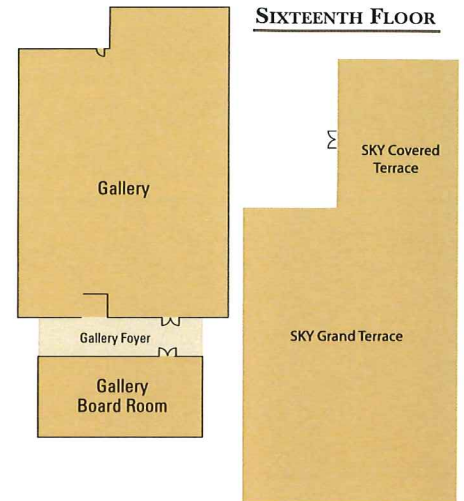

### FIRST FLOOR

### SECOND FLOOR

### THIRD FLOOR

### SIXTEENTH FLOOR

Meeting room capacities below do not include audio visual or staging.

Room	WxL	Ceiling	Sq Ft	Theater	Classroom	Banquet	Reception	Conference	U-Shape
SECRETARIAT A & B	63' x 44'	9'	2,590	210	100	200	300		
SECRETARIAT A	21' x 31'	9'	742	80	42	60	90	22	15
SECRETARIAT B	42' x 44'	9'	1,848	150	80	140	210	34	30
CITATION A & B	42' x 51'	9'	2,142	180	80	150	220		
CITATION A	20' x 51'	9'	1,020	100	48	70	100	40	42
CITATION B	22' x 51'	9'	1,122	100	48	80	120	40	42
WINNER'S CIRCLE		9'	1,026				120		
BLUEGRASS	42' x 71'	10'	3,060	150	100	250	400	35	35
SOUTH LOBBY	19' x 56'	9'	1,064				150		
CRYSTAL BALLROOM	59' x 73'	18'	4,337	500	264	400	600	50	75
MEZZANINE PROMENADE		9'	2,460				250		
BROADWAY A	24' x 42'	9'	1,008	100	50	60	100	30	35
BROADWAY B	24' x 42'	9'	1,029	100	50	60	100	30	35
BROADWAY C	22' x 42'	9'	945	100	50	60	100	30	35
SOUTH ALCOVE		9'	1,064				100		
J. GRAHAM BROWN	27' x 35'	9'	945	70	40	60	100	25	
LOUIS XVI	13' x 49'	9'	668	60	40	40	60	30	
BOARD ROOM	19' x 29'	9'	551			8		8	
LOUISVILLE	14' x 26'	9'	364			16		16	
KENTUCKY	12' x 17'	9'	211			8		8	
GALLERY BALLROOM	45' x 75'	20'	3,300	330	200	270	400	40	50
GALLERY FOYER		12'	1,174				125		
GALLERY BOARD ROOM	16' x 36'	20'	576			20		20	
SKY GRAND TERRACE (ROOFTOP)		MILES	3,600			250	350		
SKY COVERED TERRACE		10'	750			50	75		