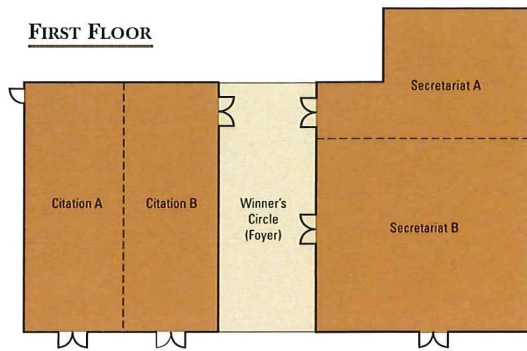

### FIRST FLOOR

### SECOND FLOOR

### SIXTEENTH FLOOR

Meeting room capacities below do not include audio visual or staging.

Room	WxL	Ceiling	Sq Ft	Theater	Classroom	Banquet	Reception	Conference	U-Shape
SECRETARIAT A & B	63' x 44'	9'	2,590	210	100	200	300		
SECRETARIAT A	21' x 31'	9'	742	80	42	60	90	22	15
SECRETARIAT B	42' x 44'	9'	1,848	150	80	140	210	34	30
CITATION A & B	42' x 51'	9'	2,142	180	80	150	220		
CITATION A	20' x 51'	9'	1,020	100	48	70	100	40	42
CITATION B	22' x 51'	9'	1,122	100	48	80	120	40	42
WINNER'S CIRCLE		9'	1,026				120		
BLUEGRASS	42' x 71'	10'	3,060	150	100	250	400	35	35
SOUTH LOBBY	19' x 56'	9'	1,064				150		
CRYSTAL BALLROOM	59' x 73'	18'	4,337	500	264	400	600	50	75
MEZZANINE PROMENADE		9'	2,460				250		
BROADWAY A	24' x 42'	9'	1,008	100	50	60	100	30	35
BROADWAY B	24' x 42'	9'	1,029	100	50	60	100	30	35
BROADWAY C	22' x 42'	9'	945	100	50	60	100	30	35
SOUTH ALCOVE		9'	1,064				100		
J. GRAHAM BROWN	27' x 35'	9'	945	70	40	60	100	25	
LOUIS XVI	13' x 49'	9'	668	60	40	40	60	30	
BOARD ROOM	19' x 29'	9'	551			8		8	
LOUISVILLE	14' x 26'	9'	364			16		16	
KENTUCKY	12' x 17'	9'	211			8		8	
GALLERY BALLROOM	45' x 75'	20'	3,300	330	200	270	400	40	50
GALLERY FOYER		12'	1,174				125		
GALLERY BOARD ROOM	16' x 36'	20'	576			20		20	
SKY GRAND TERRACE (ROOFTOP)		MILES	3,600			250	350		
SKY COVERED TERRACE		10'	750			50	75		

#### At the Adjacent Brown Theatre

THEATRE	1,400				
THEATRE STAGE		225	300		
CONFERENCE ROOM	1,800	140	70	100	200