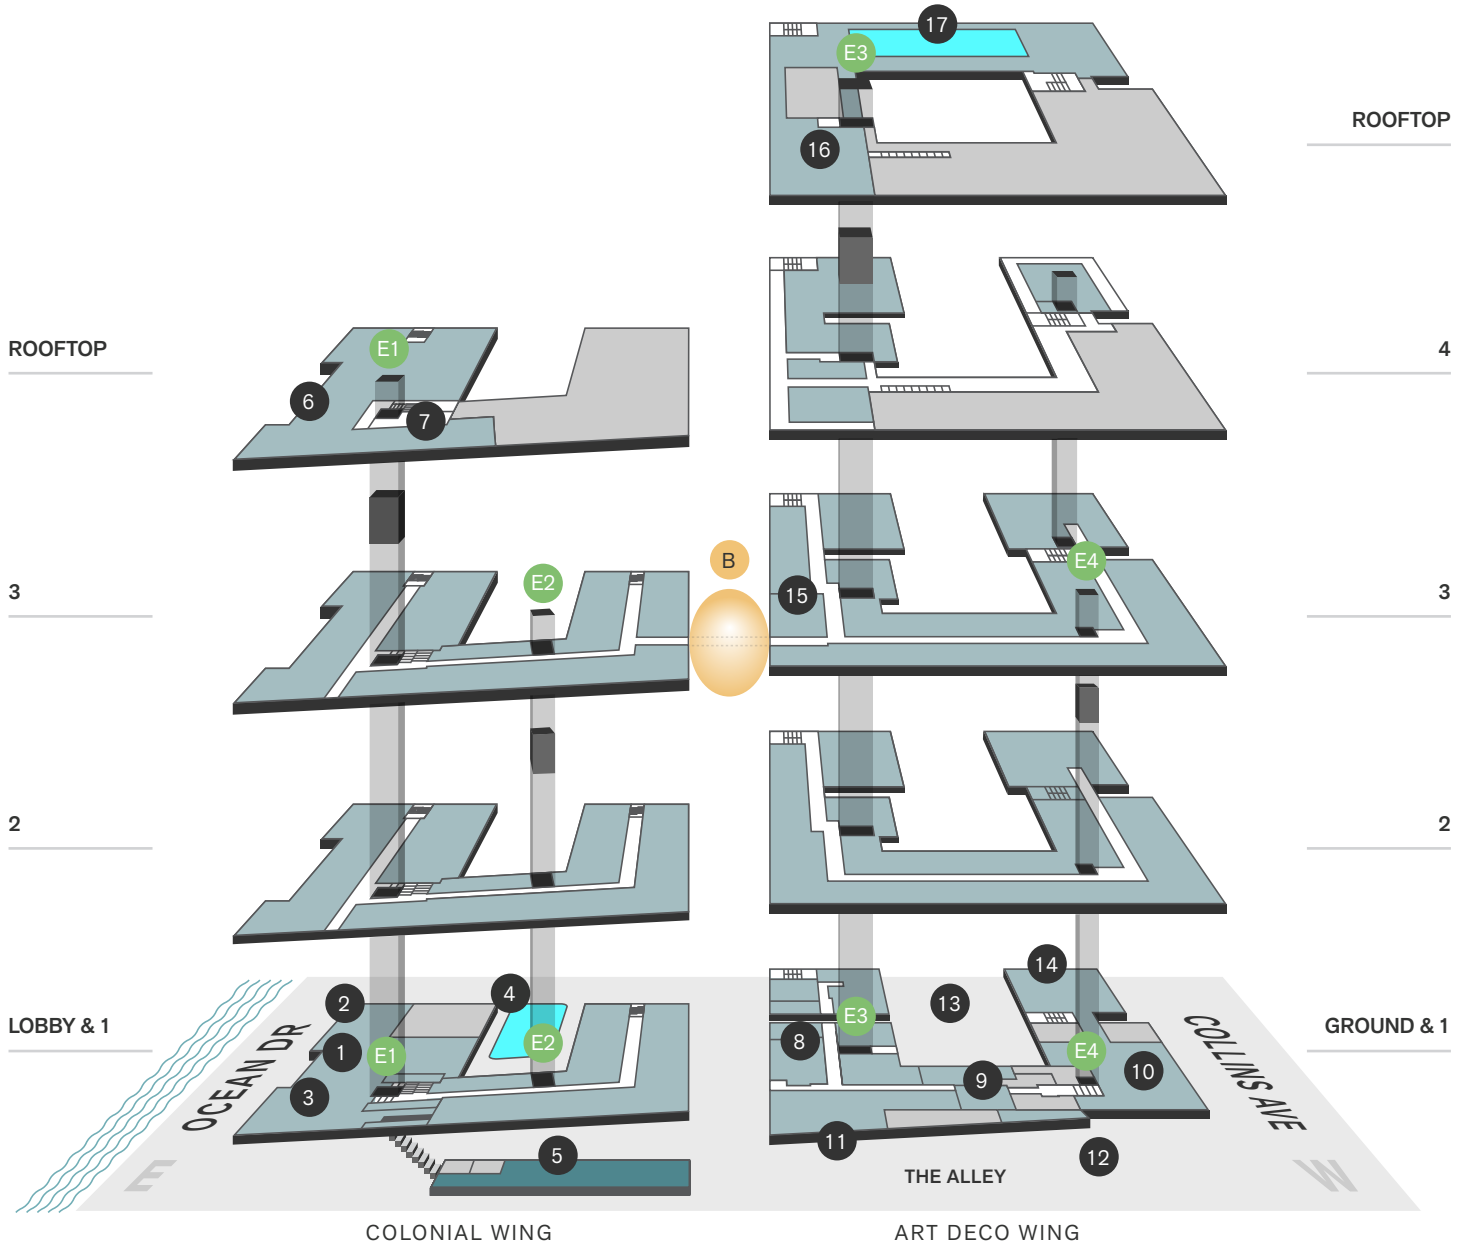

# THE BETSY

SOUTH BEACH

13 Atrium	ART DECO	15 Library	ART DECO	4 Pool   Courtyard	COLONIAL
5 B Bar	COLONIAL	1 Lobby / Front Desk	COLONIAL	17 Pool   Rooftop	ART DECO
9 Board Room	ART DECO	3 Lobby Bar	COLONIAL	11 The Alley - Pizzeria	ART DECO
10 Carlton Room & Café	ART DECO	2 LT Steak & Seafood	COLONIAL	16 Skyline Deck	ART DECO
8 Fitness Center	ART DECO	6 Ocean Front Deck	COLONIAL	7 Spa	COLONIAL
14 Gallery	ART DECO	12 Poetry Rail	ART DECO	E Elevators	B Bridge / The Orb

3RD FLOOR BRIDGE CONNECTS COLONIAL & ART DECO WINGS