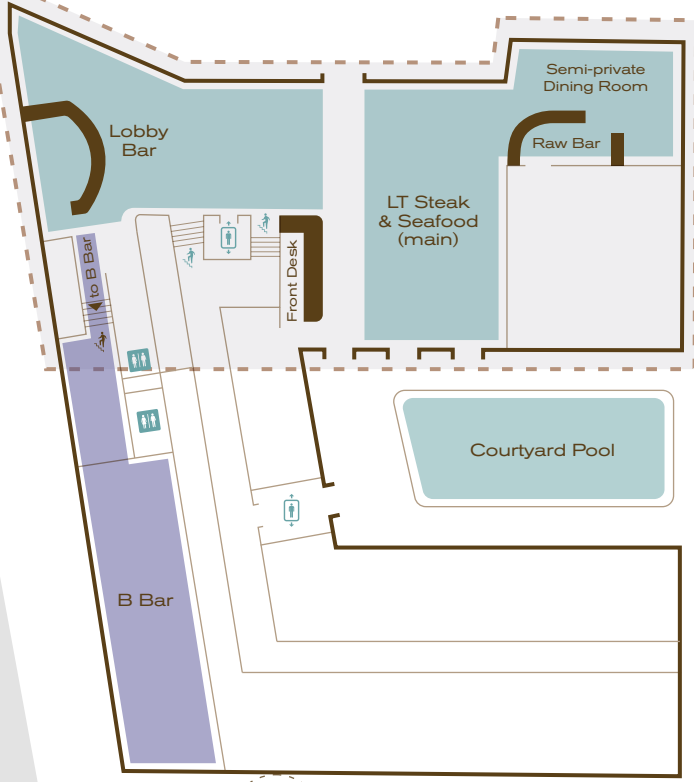

Dining for up to 170 guests

Meetings for up to 115 guests

THE
BETSY
SOUTHBEACH

THE ALLEY PIZZERIA

Dining for up to 36 guests

THE
BETSY
SOUTHBEACH

BOARDROOM

*Dining for up to 16 guests
Meetings for up to 20 guests*

THE
BETSY
SOUTH BEACH

CAPACITY CHARTS

COLONIAL WING

	Square Feet	Size	Ceiling	Reception	Dining	Theatre	Class	U-Shape	Conference
LT Steak & Seafood <i>(Entire)</i>	1998		11' 6"		120				
LT Steak & Seafood Main Dining Room	1408	44'-5" x 32'	11' 6"		84				
LT Steak & Seafood Semi-private Dining Room	590	30' x 20'	11' 6"		36				20
Lobby Bar	785	29'-4" x 26' 9"	11' 6"	30					
Main Lobby & Bar	1085		11' 6"	125					
B Bar	1100	55' x 20'-4"	7' 6"	90	60	80	40	30	32
Ocean Front Deck <i>(Entire)</i>	3750			200	90				
Ocean Front Deck <i>(Upper)</i>	1216	25'-1" x 52'-3"		50	25				
Ocean Front Deck <i>(Lower)</i>	1176	81'-3" x 18'-1"		125	65				

ART DECO WING

	Square Feet	Size	Ceiling	Reception	Dining	Theatre	Class	U-Shape	Conference
Atrium	3000	82' x 36'		300	200	560	200		
Carlton Room	1683	46' x 24'; 22' x 8'	11.5'	150	160	170	115	42	
Gallery	1184	42' x 36'	13'	125	100	178	75	42	32
Art Deco Wing Ground Floor	6200			500	350				
Boardroom	350	20' x 14'		20	16	20	16	16	16
Library	414	19.5' x 13.5'	8'	25	22	30	22	22	22
Rooftop Pool Deck <i>(Entire)</i>	3412	120' x 41'		250	150	200			
Rooftop Pool Deck <i>(East Pool)</i>	656	24' x 20'		50	30	20			
Rooftop Pool Deck <i>(West Pool)</i>	1200	32' x 41'		120	72	100			
Skyline Deck	1481	49' x 24'		80	72	215			
Rooftop Pool Deck <i>(Combined)</i>	6800			500					
Skyline Penthouse & Terrace	900	22' x 16'		50	30	40			
The Alley Pizzeria	465	17.6' x 26.5'	10'		36				

Ocean Drive

14th Place

The Orb
(3rd Floor Bridge)

Ocean Court

Collins Avenue

- Rooftop
- Third Floor
- Second Floor
- Ground Floor
- Lower Level

THE
BETSY
SOUTHBEACH

The Betsy – South Beach
1440 Ocean Drive, Miami Beach, FL 33139
www.thebetsyhotel.com
catering@thebetsyhotel.com
305.531.6100