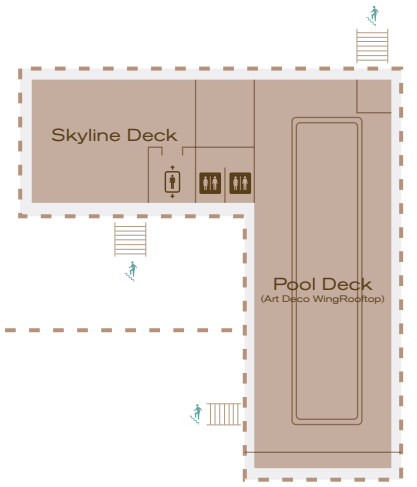

THE
BETSY
SOUTH BEACH

CAPACITY CHARTS

COLONIAL WING

	Square Feet	Size	Ceiling	Reception	Dining	Theatre	Class	U-Shape	Conference
LT Steak & Seafood <i>(Entire)</i>	1998		11' 6"		120				
LT Steak & Seafood Main Dining Room	1408	44'-5" x 32'	11' 6"		84				
LT Steak & Seafood Semi-private Dining Room	590	30' x 20'	11' 6"		36				20
Lobby Bar	785	29'-4" x 26' 9"	11' 6"	30					
Main Lobby & Bar	1085		11' 6"	125					
B Bar	1100	55' x 20'-4"	7' 6"	90	60	80	40	30	32
Ocean Front Deck <i>(Entire)</i>	3750			200	90				
Ocean Front Deck <i>(Upper)</i>	1216	25'-1" x 52'-3"		50	25				
Ocean Front Deck <i>(Lower)</i>	1176	81'-3" x 18'-1"		125	65				

ART DECO WING

	Square Feet	Size	Ceiling	Reception	Dining	Theatre	Class	U-Shape	Conference
Atrium	3000	82' x 36'		300	200	560	200		
Carlton Room	1683	46' x 24'; 22' x 8'	11.5'	150	160	170	115	42	
Gallery	1184	42' x 36'	13'	125	100	178	75	42	32
Art Deco Wing Ground Floor	6200			500	350				
Boardroom	350	20' x 14'		20	16	20	16	16	16
Library	414	19.5' x 13.5'	8'	25	22	30	22	22	22
Rooftop Pool Deck <i>(Entire)</i>	3412	120' x 41'		250	150	200			
Rooftop Pool Deck <i>(East Pool)</i>	656	24' x 20'		50	30	20			
Rooftop Pool Deck <i>(West Pool)</i>	1200	32' x 41'		120	72	100			
Skyline Deck	1481	49' x 24'		80	72	215			
Rooftop Pool Deck <i>(Combined)</i>	6800			500					
Skyline Penthouse & Terrace	900	22' x 16'		50	30	40			
The Alley Pizzeria	465	17.6' x 26.5'	10'		36				

Ocean Drive

14th Place

The Orb
(3rd Floor Bridge)

Ocean Court

Collins Avenue

- Rooftop
- Third Floor
- Second Floor
- Ground Floor
- Lower Level

THE
BETSY
SOUTHBEACH

The Betsy – South Beach
1440 Ocean Drive, Miami Beach, FL 33139
www.thebetsyhotel.com
catering@thebetsyhotel.com
305.531.6100