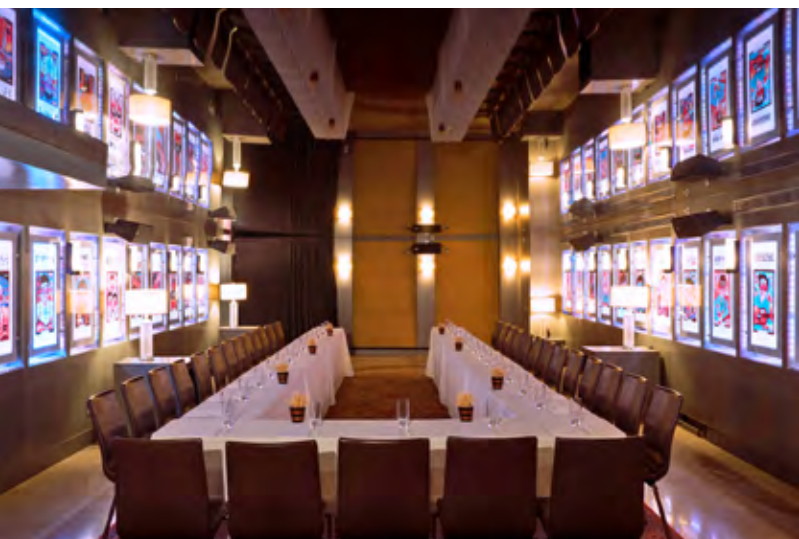

THE
BETSY
SOUTHBEACH

LOBBY

Receptions for up to 125 guests

THE
BETSY
SOUTHBEACH

LT STEAK & SEAFOOD

*Dining for up to 120 guests
Semi-Private Dining for up to 36 guests*

THE
BETSY
SOUTHBEACH

B BAR

*Receptions for up to 90 guests
Dining for up to 60 guests*

THE
BETSY
SOUTHBEACH

B BAR

*Meetings for up to
80 guests*

THE
BETSY
SOUTHBEACH

OCEAN FRONT DECK

*Receptions for up to 200 guests
Dining for up to 90 guests*

THE
BETSY
SOUTHBEACH

POOL DECK

Receptions for up to 250 guests

THE
BETSY
SOUTHBEACH

SKYLINE DECK

*Receptions for up to 80 guests
Dining for up to 72 guests*

THE
BETSY
SOUTHBEACH

SKYLINE PENTHOUSE TERRACE