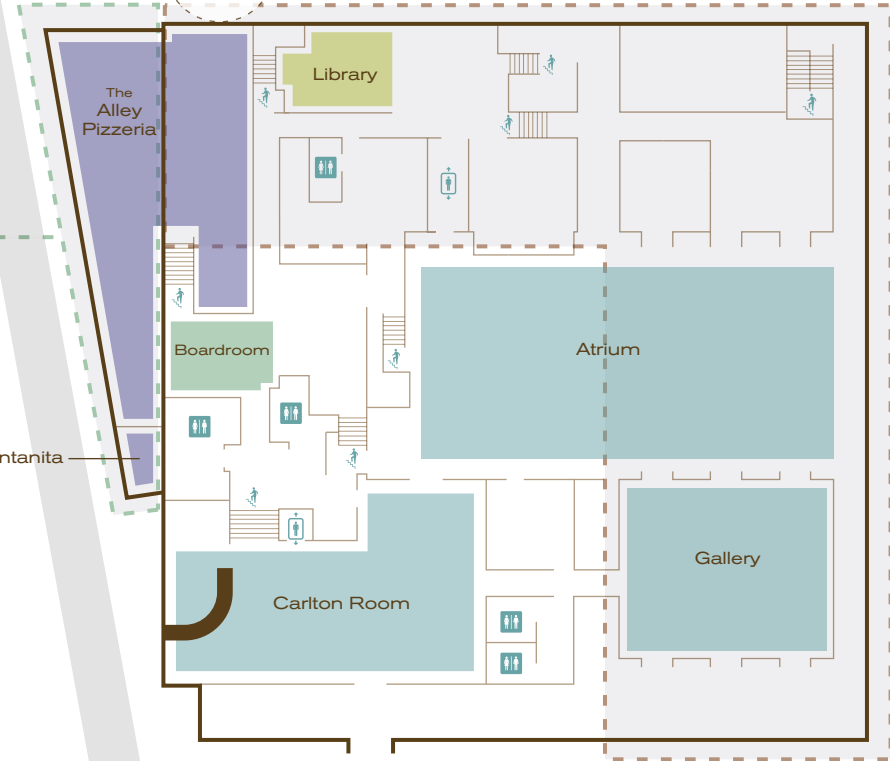

THE
BETSY
SOUTH BEACH

CAPACITY CHARTS

COLONIAL WING

	Square Feet	Size	Ceiling	Reception	Dining	Theatre	Class	U-Shape	Conference
LT Steak & Seafood <i>(Entire)</i>	1998		11' 6"		120				
LT Steak & Seafood Main Dining Room	1408	44'-5" x 32'	11' 6"		84				
LT Steak & Seafood Semi-private Dining Room	590	30' x 20'	11' 6"		36				20
Lobby Bar	785	29'-4" x 26' 9"	11' 6"	30					
Main Lobby & Bar	1085		11' 6"	125					
B Bar	1100	55' x 20'-4"	7' 6"	90	60	80	40	30	32
Ocean Front Deck <i>(Entire)</i>	3750			200	90				
Ocean Front Deck <i>(Upper)</i>	1216	25'-1" x 52'-3"		50	25				
Ocean Front Deck <i>(Lower)</i>	1176	81'-3" x 18'-1"		125	65				

ART DECO WING

	Square Feet	Size	Ceiling	Reception	Dining	Theatre	Class	U-Shape	Conference
Atrium	3000	82' x 36'		300	200	560	200		
Carlton Room	1683	46' x 24'; 22' x 8'	11.5'	150	160	170	115	42	
Gallery	1184	42' x 36'	13'	125	100	178	75	42	32
Art Deco Wing Ground Floor	6200			500	350				
Boardroom	350	20' x 14'		20	16	20	16	16	16
Library	414	19.5' x 13.5'	8'	25	22	30	22	22	22
Rooftop Pool Deck <i>(Entire)</i>	3412	120' x 41'		250	150	200			
Rooftop Pool Deck <i>(East Pool)</i>	656	24' x 20'		50	30	20			
Rooftop Pool Deck <i>(West Pool)</i>	1200	32' x 41'		120	72	100			
Skyline Deck	1481	49' x 24'		80	72	215			
Rooftop Pool Deck <i>(Combined)</i>	6800			500					
Skyline Penthouse & Terrace	900	22' x 16'		50	30	40			
The Alley Pizzeria	465	17.6' x 26.5'	10'		36				

Ocean Drive

14th Place

The Orb
(3rd Floor Bridge)

Ocean Court

Collins Avenue

- Rooftop
- Third Floor
- Second Floor
- Ground Floor
- Lower Level

THE
BETSY
SOUTHBEACH

The Betsy – South Beach
1440 Ocean Drive, Miami Beach, FL 33139
www.thebetsyhotel.com
catering@thebetsyhotel.com
305.531.6100