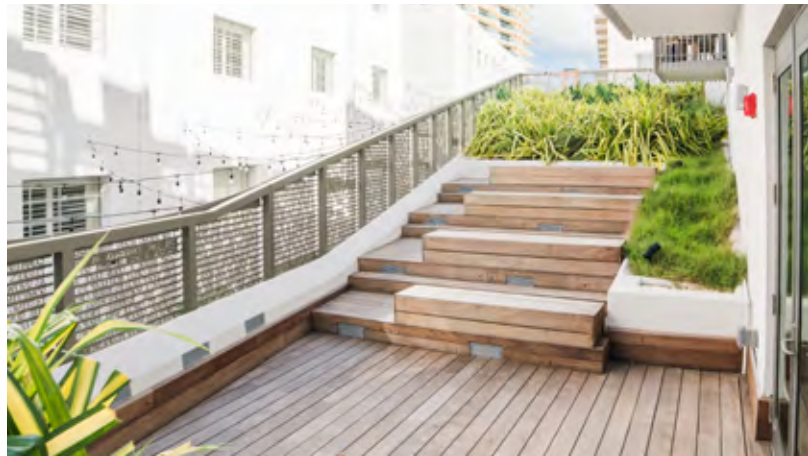

BOARDROOM

*Dining for up to 16 guests
Meetings for up to 20 guests*

THE
BETSY
SOUTHBEACH