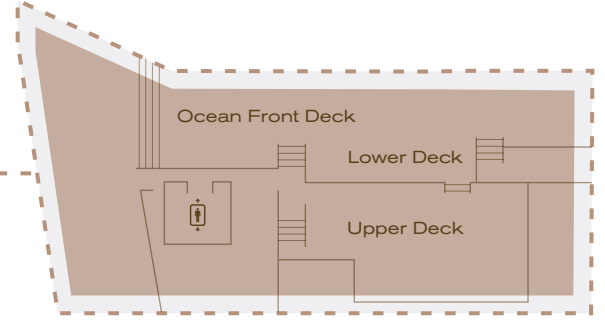

Ocean Drive