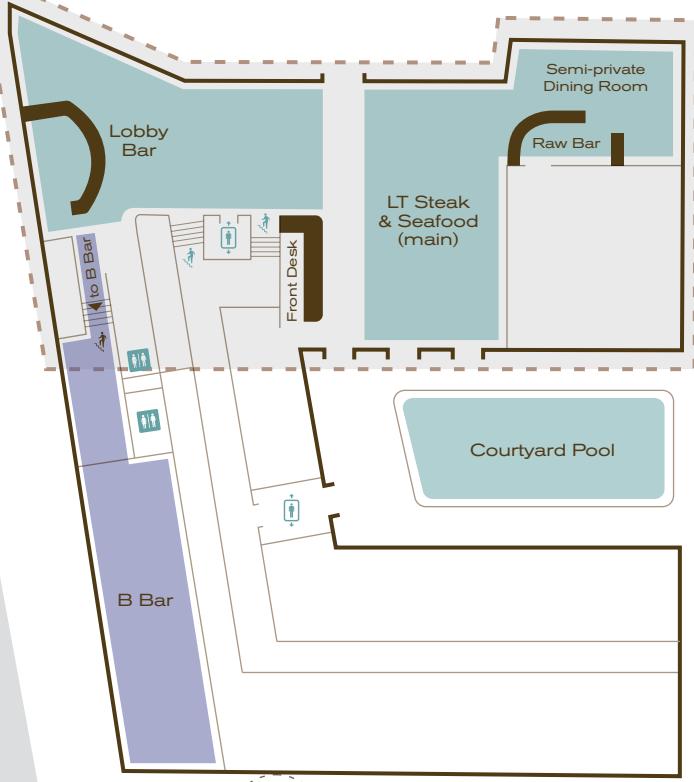

Ocean Drive