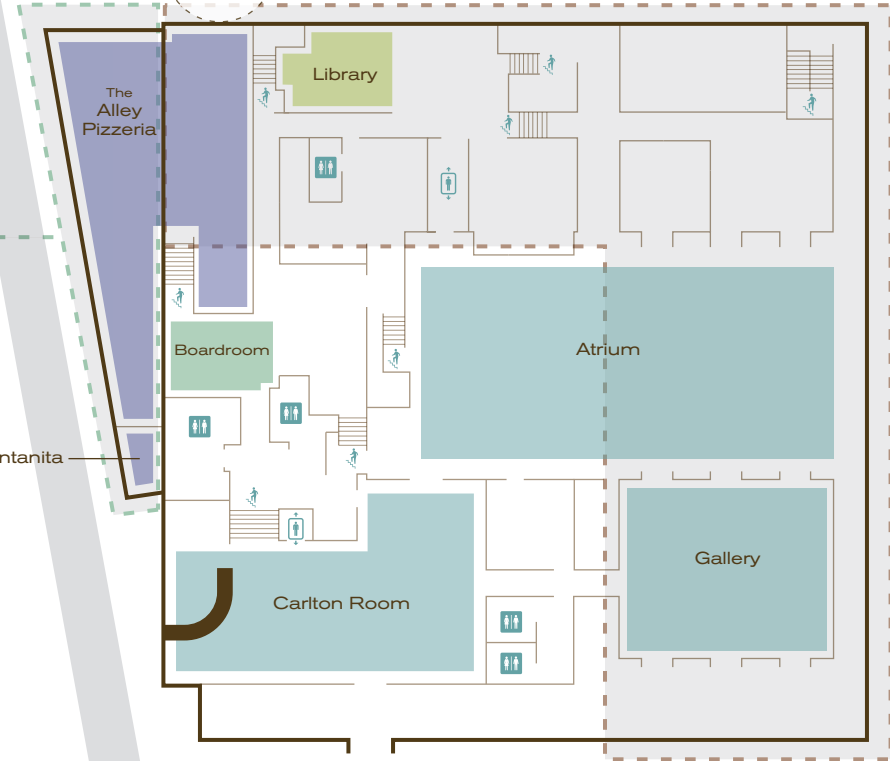

THE
BETSY
SOUTH BEACH

CAPACITY CHARTS

COLONIAL WING

	Square Feet	Size	Ceiling	Reception	Dining	Theatre	Class	U-Shape	Conference
LT Steak & Seafood <i>(Entire)</i>	1998		11' 6"		120				
LT Steak & Seafood Main Dining Room	1408	44'-5" x 32'	11' 6"		84				
LT Steak & Seafood Semi-private Dining Room	590	30' x 20'	11' 6"		36				20
Lobby Bar	785	29'-4" x 26' 9"	11' 6"	30					
Main Lobby & Bar	1085		11' 6"	125					
B Bar	1100	55' x 20'-4"	7' 6"	90	60	80	40	30	32
Ocean Front Deck <i>(Entire)</i>	3750			200	90				
Ocean Front Deck <i>(Upper)</i>	1216	25'-1" x 52'-3"		50	25				
Ocean Front Deck <i>(Lower)</i>	1176	81'-3" x 18'-1"		125	65				

ART DECO WING

	Square Feet	Size	Ceiling	Reception	Dining	Theatre	Class	U-Shape	Conference
Atrium	3000	82' x 36'		300	200	560	200		
Carlton Room	1683	46' x 24'; 22' x 8'	11.5'	150	110	230	84	42	
Gallery	1184	42' x 36'	13'	125	100	178	75	42	32
Art Deco Wing Ground Floor	6200			500	350				
Boardroom	350	20' x 14'		20	16	20	16	16	16
Library	414	19.5' x 13.5'	8'	25	22	30	22	22	22
Rooftop Pool Deck <i>(Entire)</i>	3412	120' x 41'		250	150	200			
Rooftop Pool Deck <i>(East Pool)</i>	656	24' x 20'		50	30	20			
Rooftop Pool Deck <i>(West Pool)</i>	1200	32' x 41'		120	72	100			
Skyline Deck	1481	49' x 24'		80	72	215			
Rooftop Pool Deck <i>(Combined)</i>	6800			500					
Skyline Penthouse & Terrace	900	22' x 16'		50	30	40			
The Alley Pizzeria	465	17.6' x 26.5'	10'		36				

Ocean Drive

14th Place

The Orb
(3rd Floor Bridge)

Ocean Court

Collins Avenue

- Rooftop
- Third Floor
- Second Floor
- Ground Floor
- Lower Level

THE
BETSY
SOUTH BEACH

The Betsy – South Beach
1440 Ocean Drive, Miami Beach, FL 33139
www.thebetsyhotel.com
catering@thebetsyhotel.com
305.531.6100