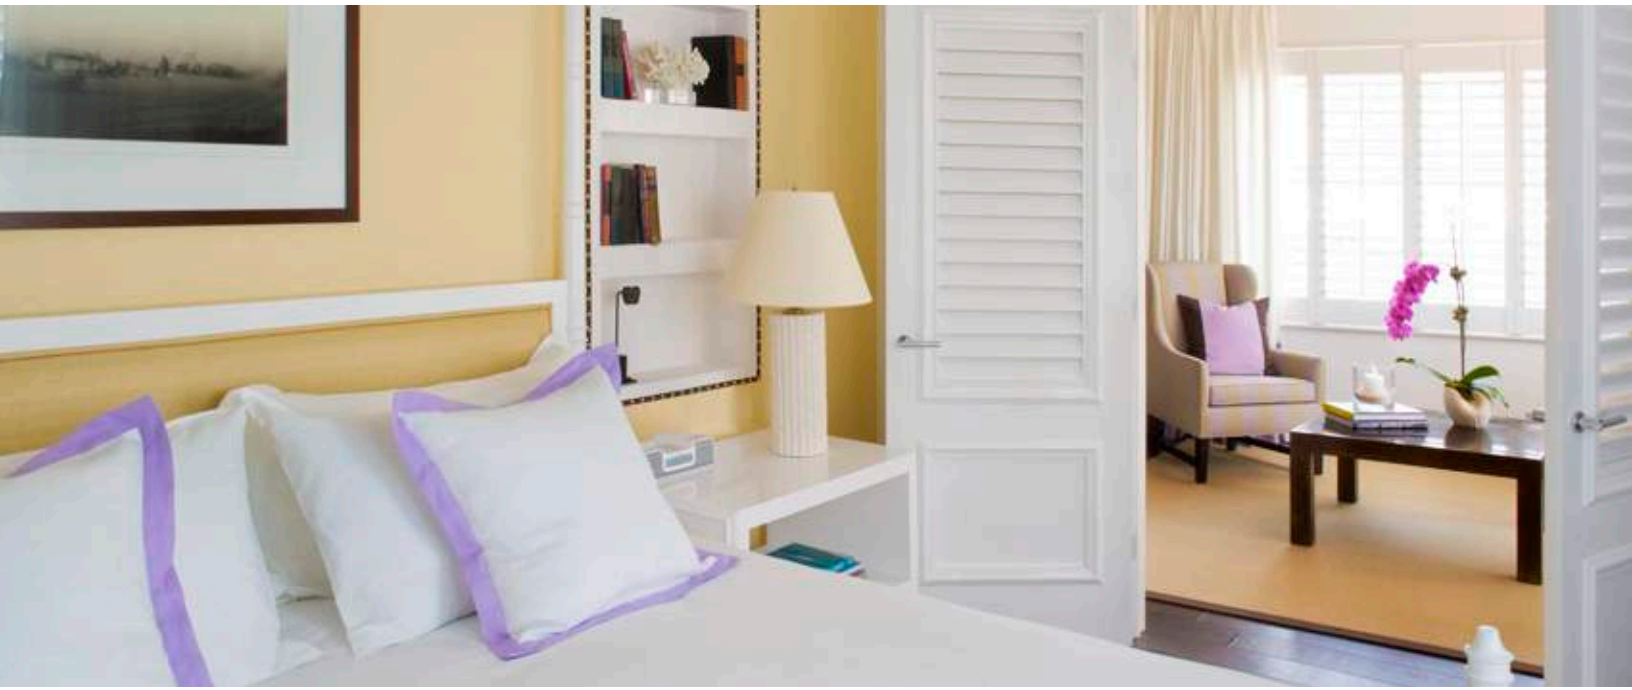

THE
BETSY
SOUTH BEACH

Guest Rooms & Suites

Colonial **WING**

58 rooms including 19 suites

ART DECO **WING**

70 rooms including 15 suites

THE
BETSY
SOUTH BEACH

Situated at the edge of the Atlantic, The Betsy – South Beach is a refined, beachside haven located in the heart of South Beach.

The Betsy cocoons its guests in timeless luxury, while offering incredible ocean views, exquisite amenities, world-class cuisine, and a unique presence for art and culture that invites travelers to relax, refresh and renew.