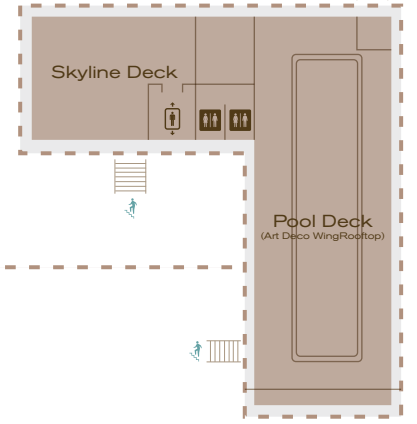

THE
BETSY
SOUTH BEACH

CAPACITY CHARTS

COLONIAL WING

	Square Feet	Size	Ceiling	Reception	Dining	Theatre	Class	U-Shape	Conference
LT Steak & Seafood <i>(Entire)</i>	1998		11' 6"		120				
LT Steak & Seafood Main Dining Room	1408	44'-5" x 32'	11' 6"		84				
LT Steak & Seafood Semi-private Dining Room	590	30' x 20'	11' 6"		36				20
Lobby Bar	785	29'-4" x 26' 9"	11' 6"	30					
Main Lobby & Bar	1085		11' 6"	125					
B Bar	1100	55' x 20'-4"	7' 6"	90	60	80	40	30	32
Ocean Front Deck <i>(Entire)</i>	3750			200	90				
Ocean Front Deck <i>(Upper)</i>	1216	25'-1" x 52'-3"		50	25				
Ocean Front Deck <i>(Lower)</i>	1176	81'-3" x 18'-1"		125	65				

ART DECO WING

	Square Feet	Size	Ceiling	Reception	Dining	Theatre	Class	U-Shape	Conference
Atrium	3000	82' x 36'		300	200	560	200		
Carlton Room	1683	46' x 24'; 22' x 8'	11.5'	150	110	230	84	42	
Gallery	1184	42' x 36'	13'	125	100	178	75	42	32
Art Deco Wing Ground Floor	6200			500	350				
Boardroom	350	20' x 14'		20	16	20	16	16	16
Library	414	19.5' x 13.5'	8'	25	22	30	22	22	22
Rooftop Pool Deck <i>(Entire)</i>	3412	120' x 41'		250	150	200			
Rooftop Pool Deck <i>(East Pool)</i>	656	24' x 20'		50	30	20			
Rooftop Pool Deck <i>(West Pool)</i>	1200	32' x 41'		120	72	100			
Skyline Deck	1481	49' x 24'		80	72	215			
Rooftop Pool Deck <i>(Combined)</i>	6800			500					
Skyline Penthouse & Terrace	900	22' x 16'		50	30	40			
The Alley Pizzeria	465	17.6' x 26.5'	10'		36				

Ocean Drive

14th Place

The Orb
(3rd Floor Bridge)

Ocean Court

Collins Avenue

- Rooftop
- Third Floor
- Second Floor
- Ground Floor
- Lower Level

THE
BETSY
SOUTH BEACH

The Betsy – South Beach
1440 Ocean Drive, Miami Beach, FL 33139
www.thebetsyhotel.com
catering@thebetsyhotel.com
305.531.6100