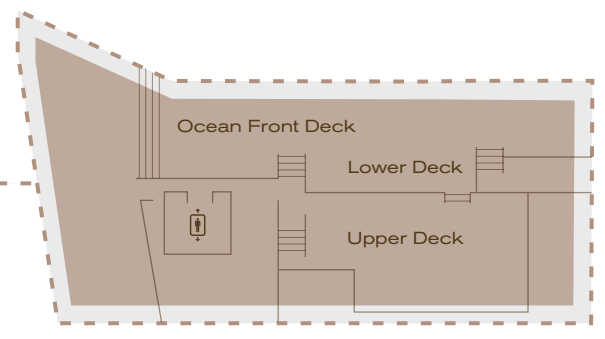

Ocean Drive