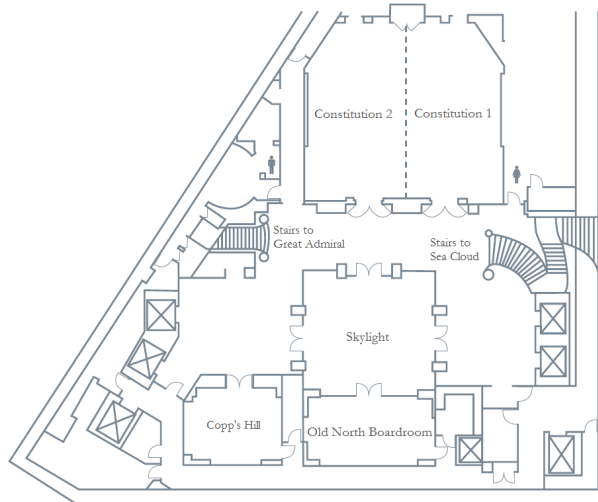

# HARBORVIEW BALLROOM

NOW OPEN

ROOMS	L x W	SQ. FT.	THEATER	CLASSROOM	U-SHAPE	HOLLOW SQ.	60" ROUNDS	72" ROUNDS	BOARDROOM	RECEPTION
Harborview Ballroom	56 x 56 x 85	2250	152	132	38	50	150	180	40	300
Constitution Ballroom	40 x 45	1890	170	96	42	64	120	120	40	240
Constitution 1 or 2	40 x 22	945	80	47	32	44	40	48	40	120
Old North	30 x 43	1290	100	86	36	40	90	84	34	n/a
Old North Skylight	30 x 27	810	70	56	24	36	60	60	28	100
Old North Boardroom	30 x 16	480	25	24	21	n/a	30	24	18	n/a
Copp's Hill	22 x 17	385	15	18	n/a	n/a	20	24	12	n/a
Donald McKay	16 x 24	384	25	12	8	n/a	20	10	14	20
Josiah Fox	17 x 26	442	36	19	15	18	20	10	16	20
Joshua Humphreys	17 x 29	493	36	24	18	20	30	20	18	30
Capt William Sturgis	22 x 38	836	60	30	30	32	50	36	26	60
Capt William Sturgis 1	22 x 26	572	36	20	21	20	30	24	18	40
Capt William Sturgis 2	22 x 12	264	22	15	15	16	20	24	14	20
U.S. Maritime Museum	n/a	n/a	30	18	15	18	36	n/a	n/a	50
Harborwalk	n/a	n/a	n/a	n/a	n/a	n/a	110	80	n/a	240
Great Admiral Terrace	n/a	n/a	n/a	n/a	n/a	n/a	50	60	n/a	60