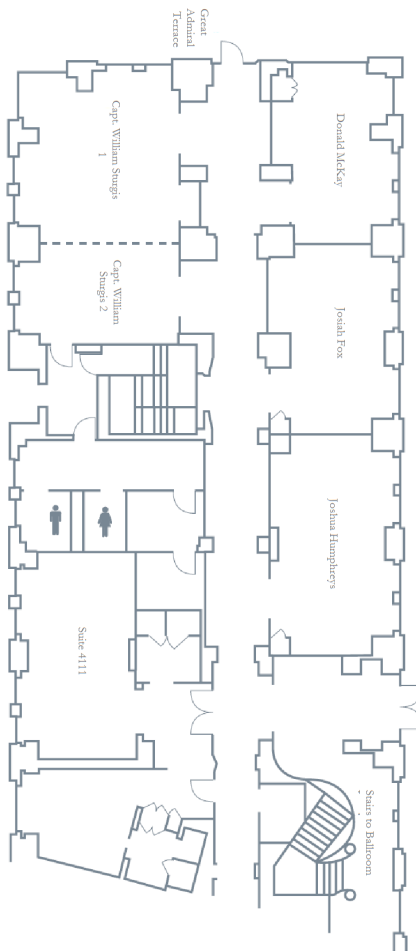

# HARBORVIEW BALLROOM

NOW OPEN

ROOMS	L x W	SQ. FT.	THEATER	CLASSROOM	U-SHAPE	HOLLOW SQ.	60" ROUNDS	72" ROUNDS	BOARDROOM	RECEPTION
Harborview Ballroom	56 x 56 x 85	2250	152	132	38	50	150	180	40	300
Constitution Ballroom	40 x 45	1890	170	96	42	64	120	120	40	240
Constitution 1 or 2	40 x 22	945	80	47	32	44	40	48	40	120
Old North	30 x 43	1290	100	86	36	40	90	84	34	n/a
Old North Skylight	30 x 27	810	70	56	24	36	60	60	28	100
Old North Boardroom	30 x 16	480	25	24	21	n/a	30	24	18	n/a
Copp's Hill	22 x 17	385	15	18	n/a	n/a	20	24	12	n/a
Donald McKay	16 x 24	384	25	12	8	n/a	20	10	14	20
Josiah Fox	17 x 26	442	36	19	15	18	20	10	16	20
Joshua Humphreys	17 x 29	493	36	24	18	20	30	20	18	30
Capt William Sturgis	22 x 38	836	60	30	30	32	50	36	26	60
Capt William Sturgis 1	22 x 26	572	36	20	21	20	30	24	18	40
Capt William Sturgis 2	22 x 12	264	22	15	15	16	20	24	14	20
U.S. Maritime Museum	n/a	n/a	30	18	15	18	36	n/a	n/a	50
Harborwalk	n/a	n/a	n/a	n/a	n/a	n/a	110	80	n/a	240
Great Admiral Terrace	n/a	n/a	n/a	n/a	n/a	n/a	50	60	n/a	60