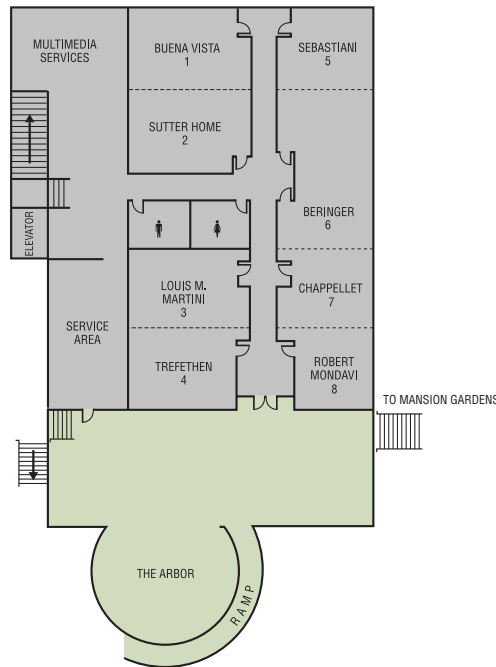

# SPECIAL EVENTS FLOOR PLANS

**GOLF & GRILL BUILDING**

**CONFERENCE ROOMS  
BALLROOM LOWER LEVEL**

**BALLROOM**

**MANSION GARDENS**

**SILVERADO RESORT**  
GOLF | SPA | TENNIS  
NAPA, CA

1600 Atlas Peak Road | Napa, CA 94558  
707-257-5440 | SilveradoResort.com