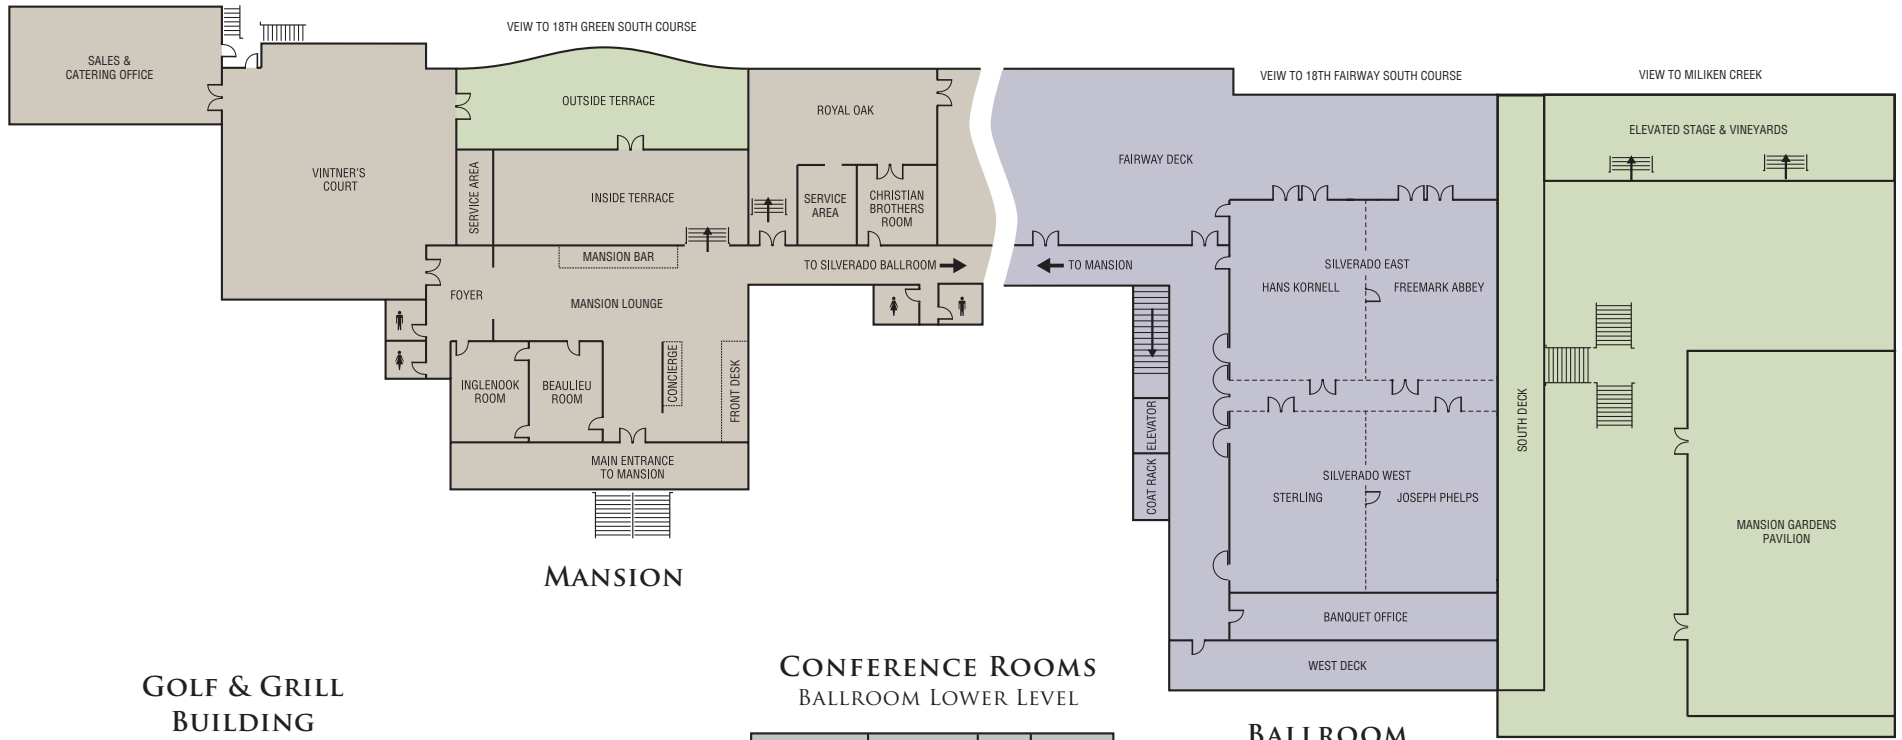

# SPECIAL EVENTS FLOOR PLANS

**GOLF & GRILL BUILDING**

**CONFERENCE ROOMS  
BALLROOM LOWER LEVEL**

**BALLROOM**

**MANSION GARDENS**

**SILVERADO RESORT**  
GOLF | SPA | TENNIS  
NAPA, CA

1600 Atlas Peak Road | Napa, CA 94558  
707-257-5440 | SilveradoResort.com