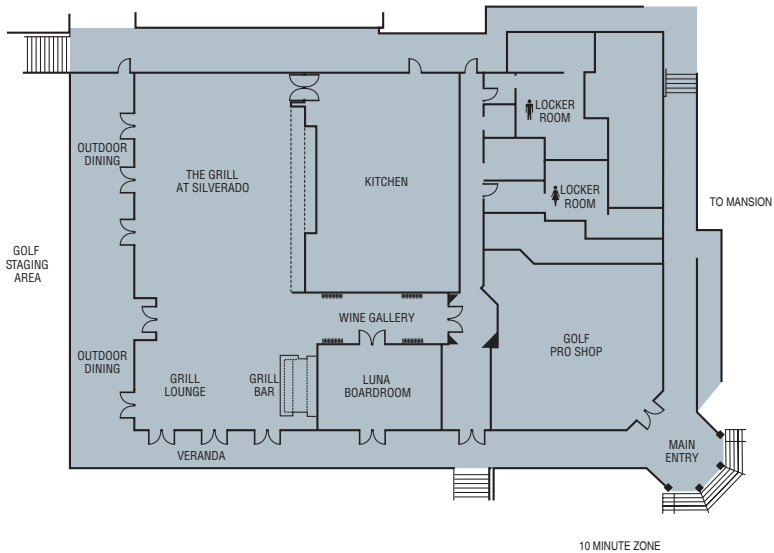

# SPECIAL EVENTS FLOOR PLANS

**GOLF & GRILL BUILDING**

**CONFERENCE ROOMS  
BALLROOM LOWER LEVEL**

**BALLROOM**

**MANSION GARDENS**

**SILVERADO RESORT**  
GOLF | SPA | TENNIS  
NAPA, CA

1600 Atlas Peak Road | Napa, CA 94558  
707-257-5440 | SilveradoResort.com