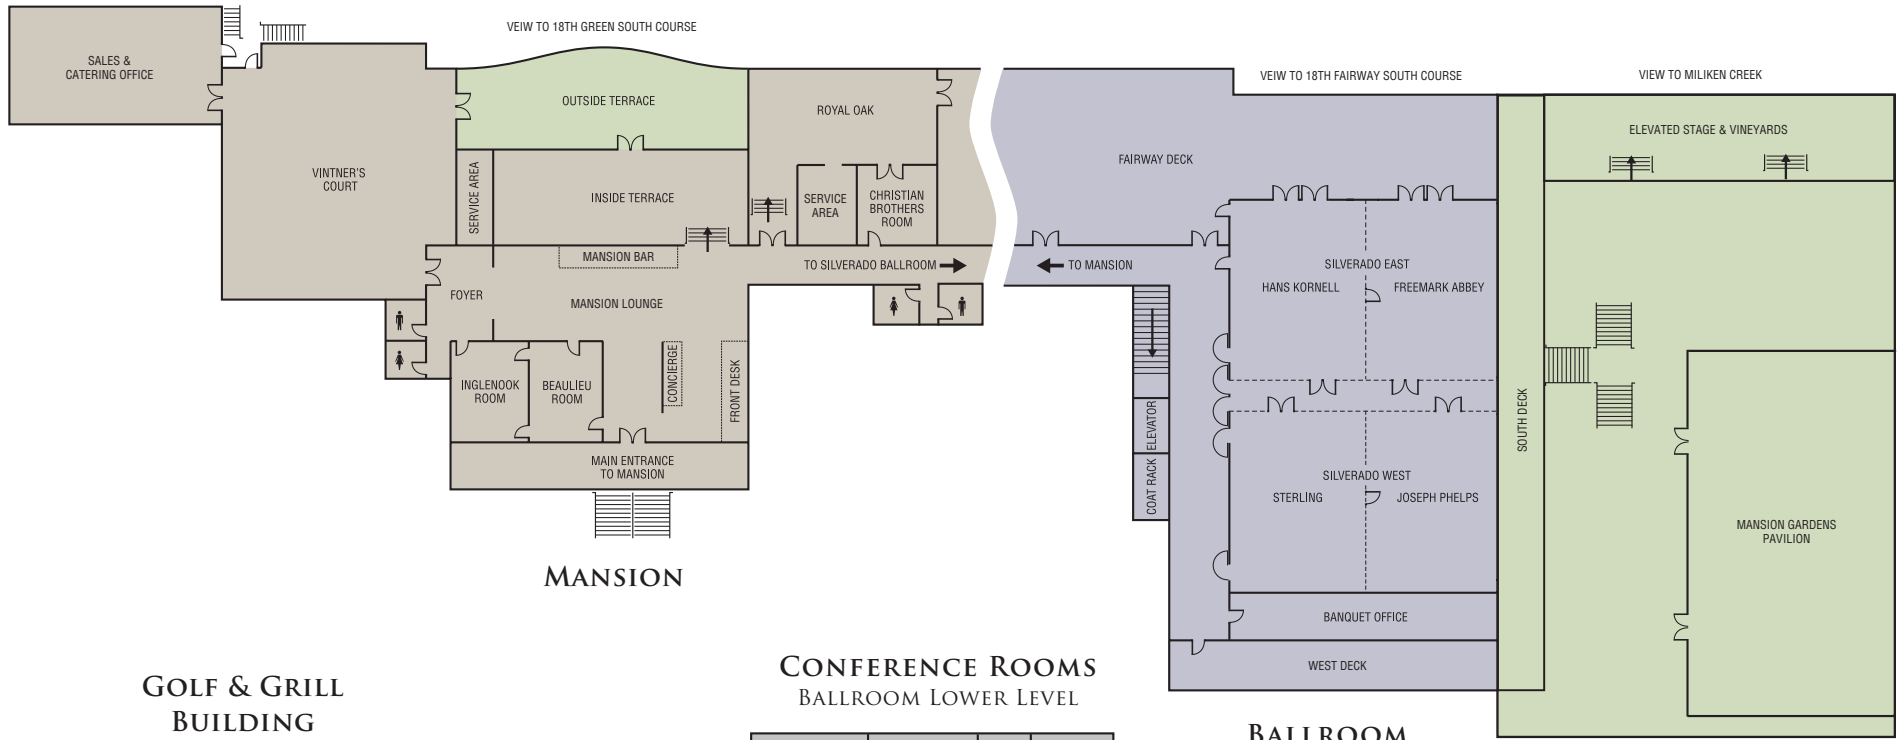

SPECIAL EVENTS FLOOR PLANS

MANSION

BALLROOM

MANSION GARDENS

GOLF & GRILL BUILDING

10 MINUTE ZONE

**CONFERENCE ROOMS
BALLROOM LOWER LEVEL**

SILVERADO RESORT
GOLF | SPA | TENNIS
NAPA, CA