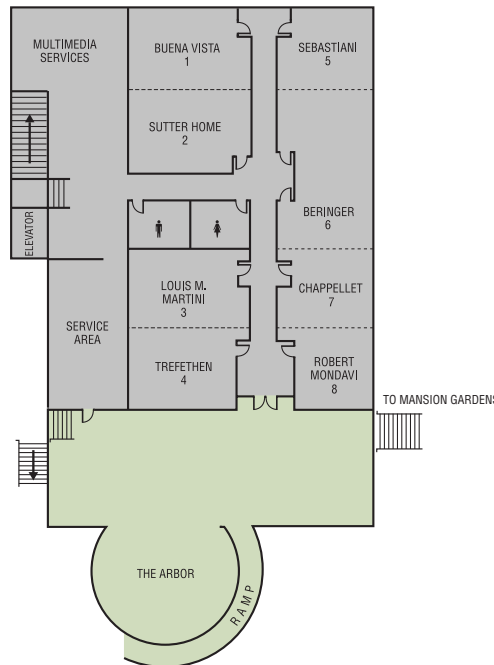

SPECIAL EVENTS FLOOR PLANS

MANSION

BALLROOM

MANSION GARDENS

GOLF & GRILL BUILDING

10 MINUTE ZONE

**CONFERENCE ROOMS
BALLROOM LOWER LEVEL**

SILVERADO RESORT
GOLF | SPA | TENNIS
NAPA, CA