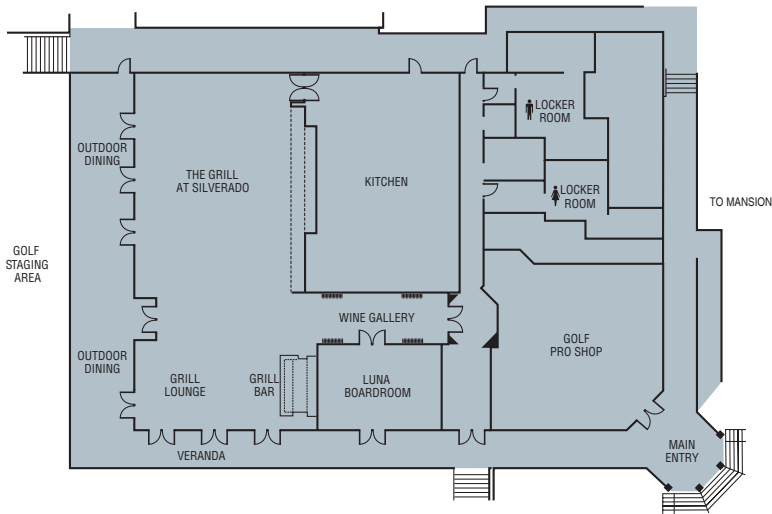

SPECIAL EVENTS FLOOR PLANS

MANSION

BALLROOM

MANSION GARDENS

GOLF & GRILL BUILDING

10 MINUTE ZONE

**CONFERENCE ROOMS
BALLROOM LOWER LEVEL**

SILVERADO RESORT
GOLF | SPA | TENNIS
NAPA, CA