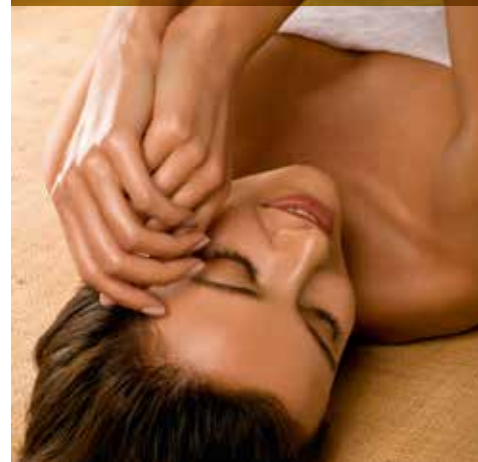

SPECIAL 5-SESSION TREATMENTS

OCCASIONS THAT REQUIRE MORE THAN ONE SESSION

After surgery, or taking care of your figure and better cope with pregnancy.

NO! CELLULITE MASSAGE (25 min) € 225

Localized massage with HUILE MINCEUR oil.

SPECIAL MASSAGE FOR PREGNANT WOMEN – (25 min) € 225

Gentle massage with almond oil.

LYMPHATIC DRAINAGE (50 min) € 350

Manual technique for eliminating liquids.

MASSAGE (50 min) € 375

Full body massage with personalized intensity.

vat included