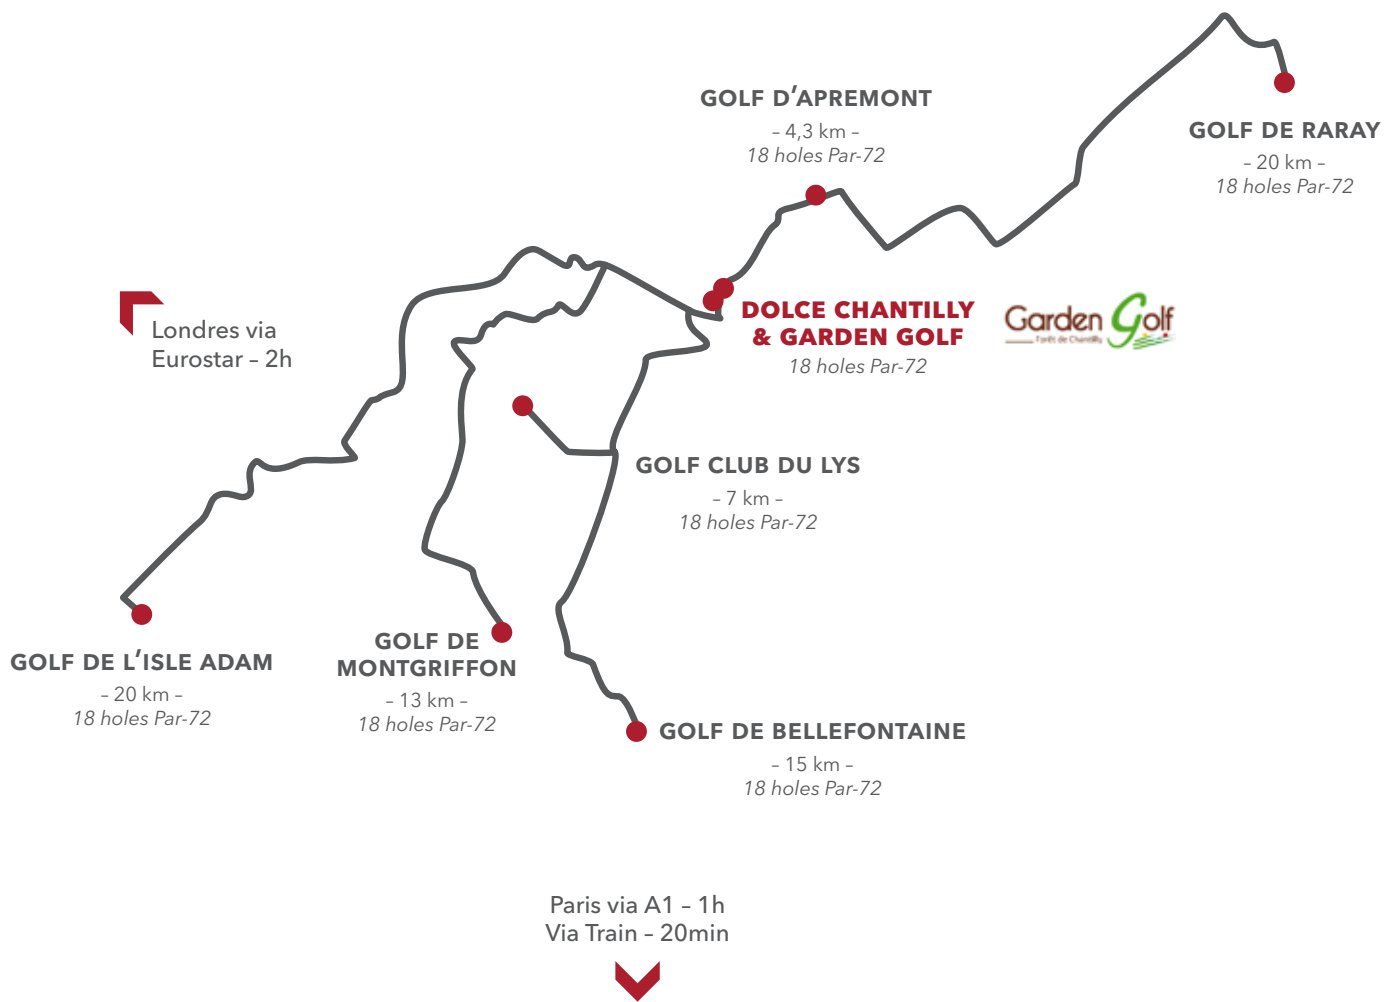

MANY GOLF COURSES NEARBY DOLCE CHANTILLY

Amsterdam via A1 - 5h30/ via Thalys - 3h00
Brussels via A1 - 3h/ via Thalys - 1h30

THE GARDEN GOLF – DOLCE CHANTILLY

Beside the hotel
18 Holes golf Course
A course of 20344,49 ft

ADDRESS

Route d'Apremont
60500 Vineuil Saint Firmin
+ 33 (0)3 44 58 47 74

MONTGRIFFON GOLF COURSE

8,07783 miles by car
18 holes Par-72
A course of 19373,36 ft

ADDRESS

Route départementale 909
95270 Luzarches
+ 33 (0)1 34 68 10 10

RARAY GOLF COURSE

12427,42 miles by car
18 holes Par-72
A course of 20160,76 ft

ADDRESS

4, rue de Nicolas de Lancy
60 810
+ 33 (0)3 44 54 70 61

BELLEFONTAINE GOLF CLUB

9,32057 miles by car
18 holes Par-72
A course of 20341,21 ft

ADDRESS

Route de Puiseux
95270 Bellefontaine
+ 33 (0)1 34 71 05 02

L'ISLE ADAM GOLF COURSE

12,4274 miles by car
18 holes Par-72
A course of 20301,84 ft

ADDRESS

1 Chemin des Vanneaux
95 290 L'isle-Adam
+ 33 (0)1 34 08 11 11