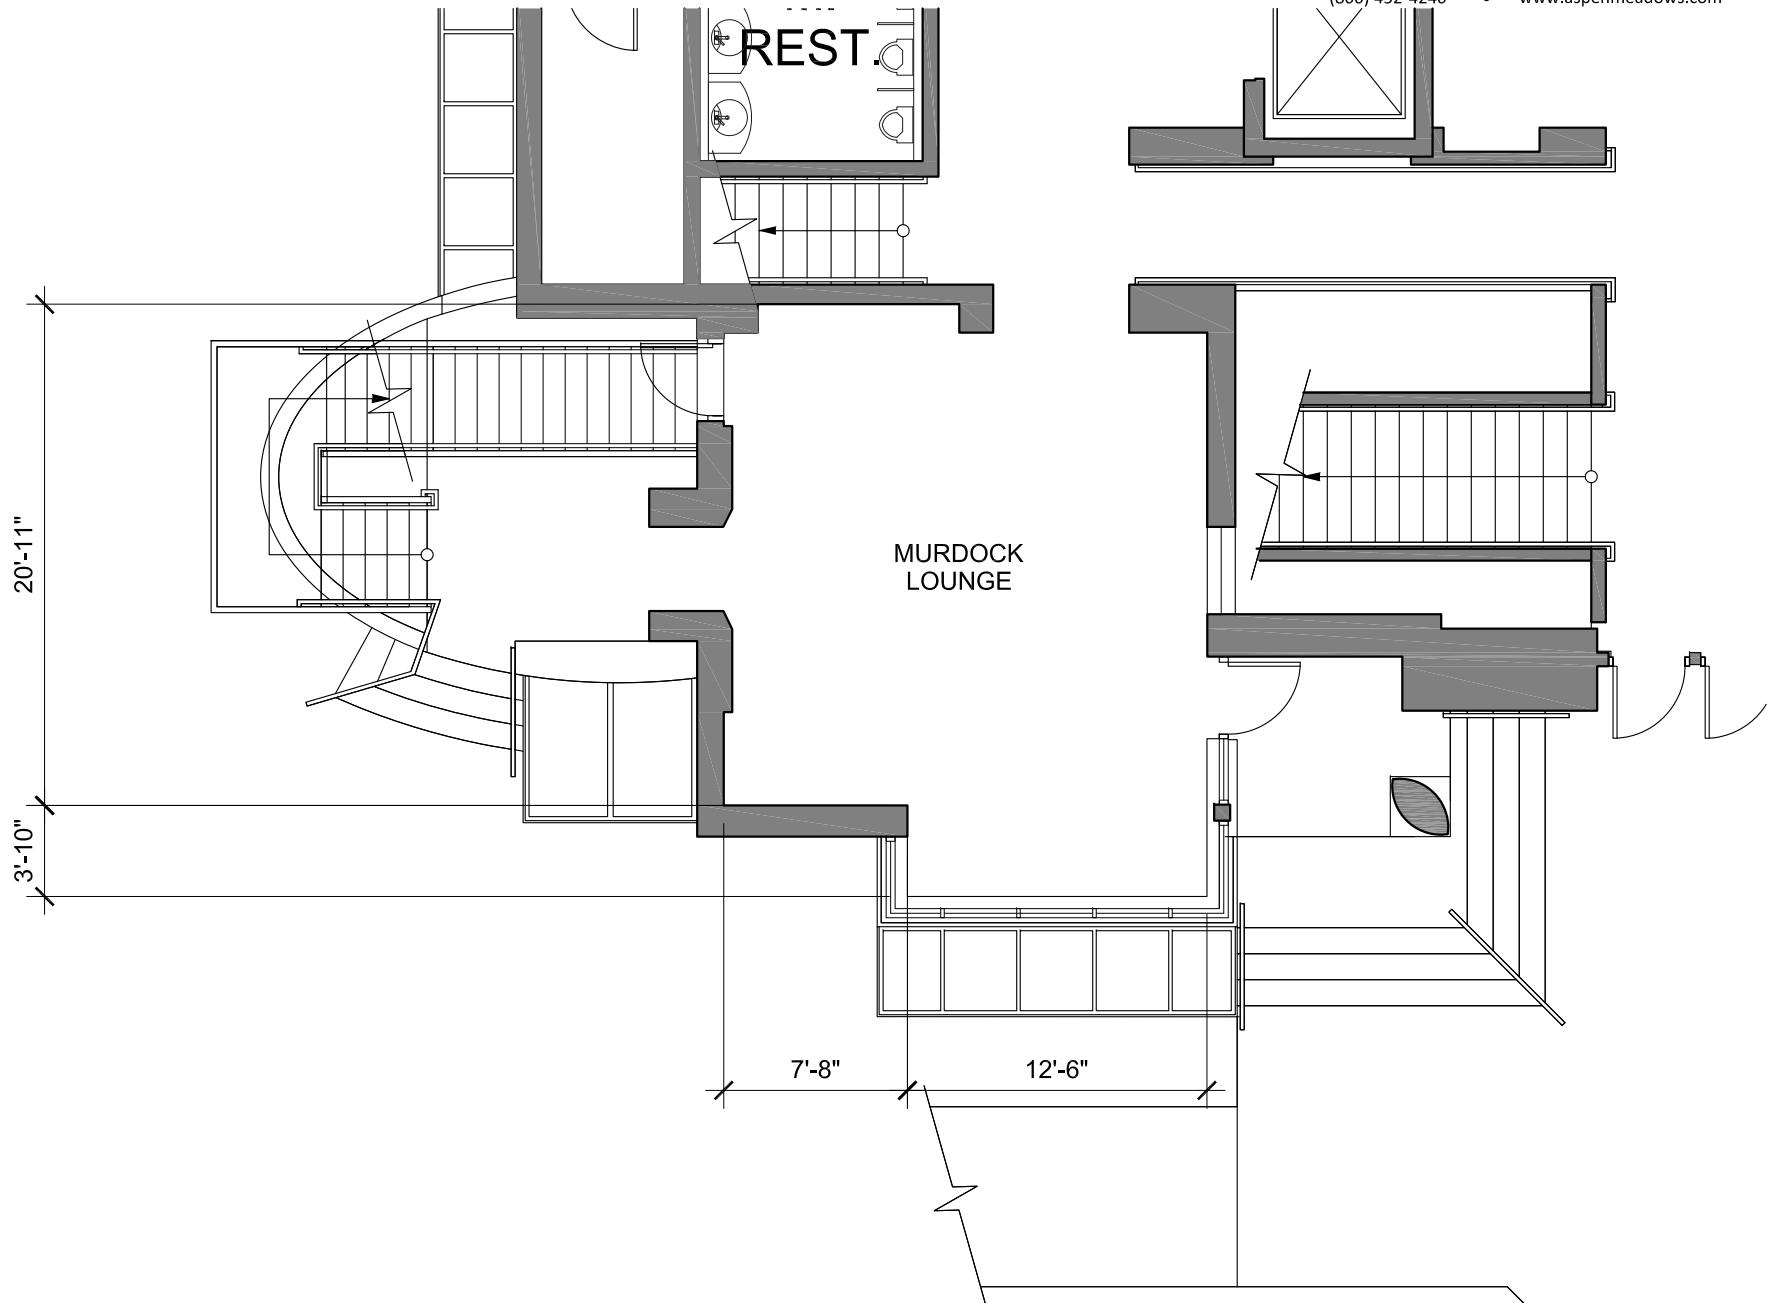

Murdock Lounge

Doerr-Hosier Center

Scale: 1/8"=1'-0"

ASPEN MEADOWS RESORT
HOME OF THE ASPEN INSTITUTE

A DOLCE RESORT™
845 Meadows Road, Aspen, CO 81611
(800) 452-4240 • www.aspenmeadows.com