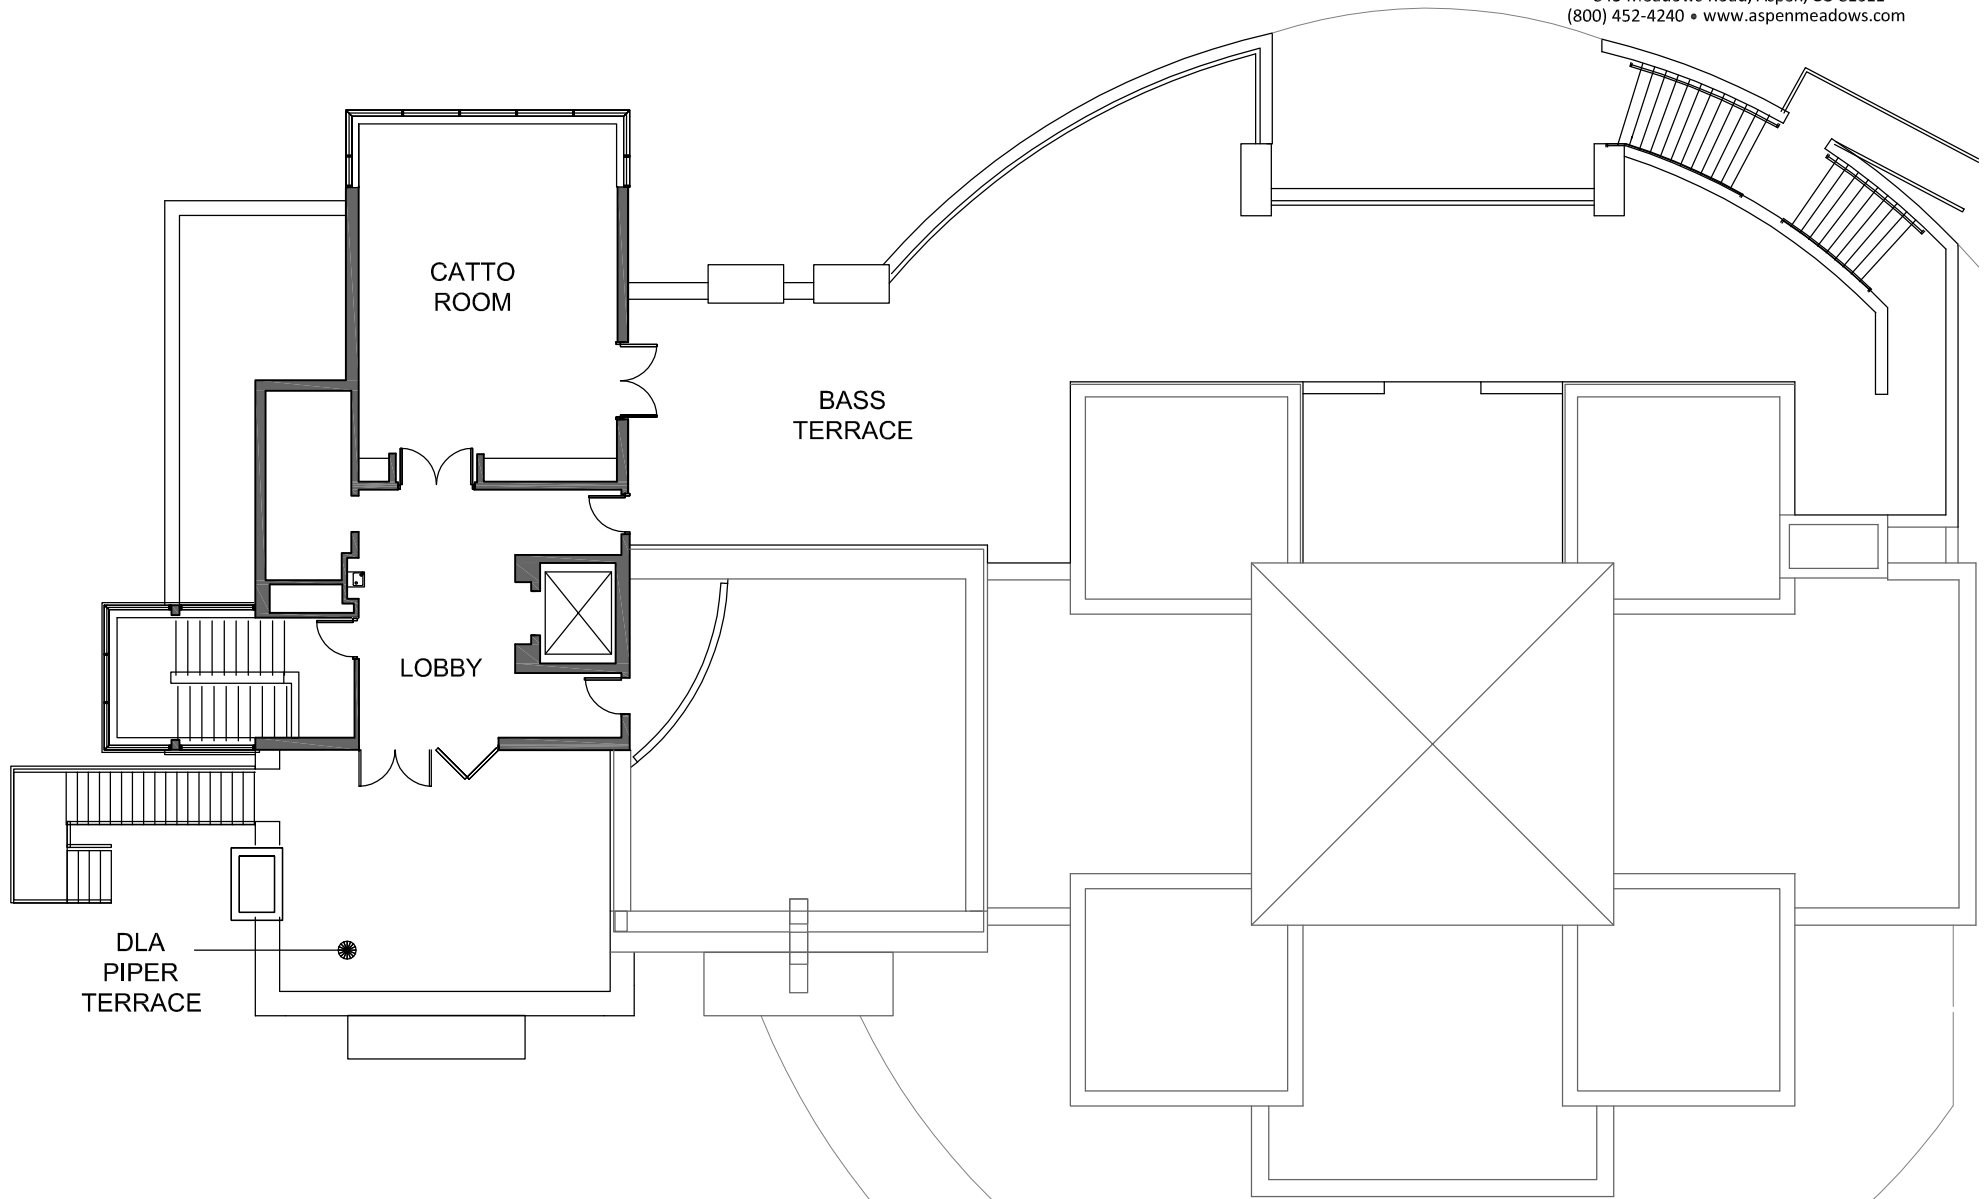

# Kaufman Room

Doerr-Hosier Center

Scale: 1/16"=1'-0"

# Murdock Lounge

Doerr-Hosier Center

Scale: 1/8"=1'-0"

  
**ASPEN MEADOWS RESORT**  
HOME OF THE ASPEN INSTITUTE

A DOLCE RESORT™  
845 Meadows Road, Aspen, CO 81611  
(800) 452-4240 • [www.aspenmeadows.com](http://www.aspenmeadows.com)

# Doerr-Hosier Center

Upper Level  
Not to Scale

	SQ. FT.	U SHAPE	HOLLOW SQUARE	ROUNDTABLE	CLASSROOM	THEATER	RECEPTION	DINING
MCNULTY ROOM	4,235	75	56	60	120	350	400	300
KAUFMAN ROOM	1,145	26	30	20	40	100	100	56
CATTO ROOM	666	11	20	22	N/A	50	50	32

# Catto Room

Doerr-Hosier Center

Scale: 1/16"=1'-0"