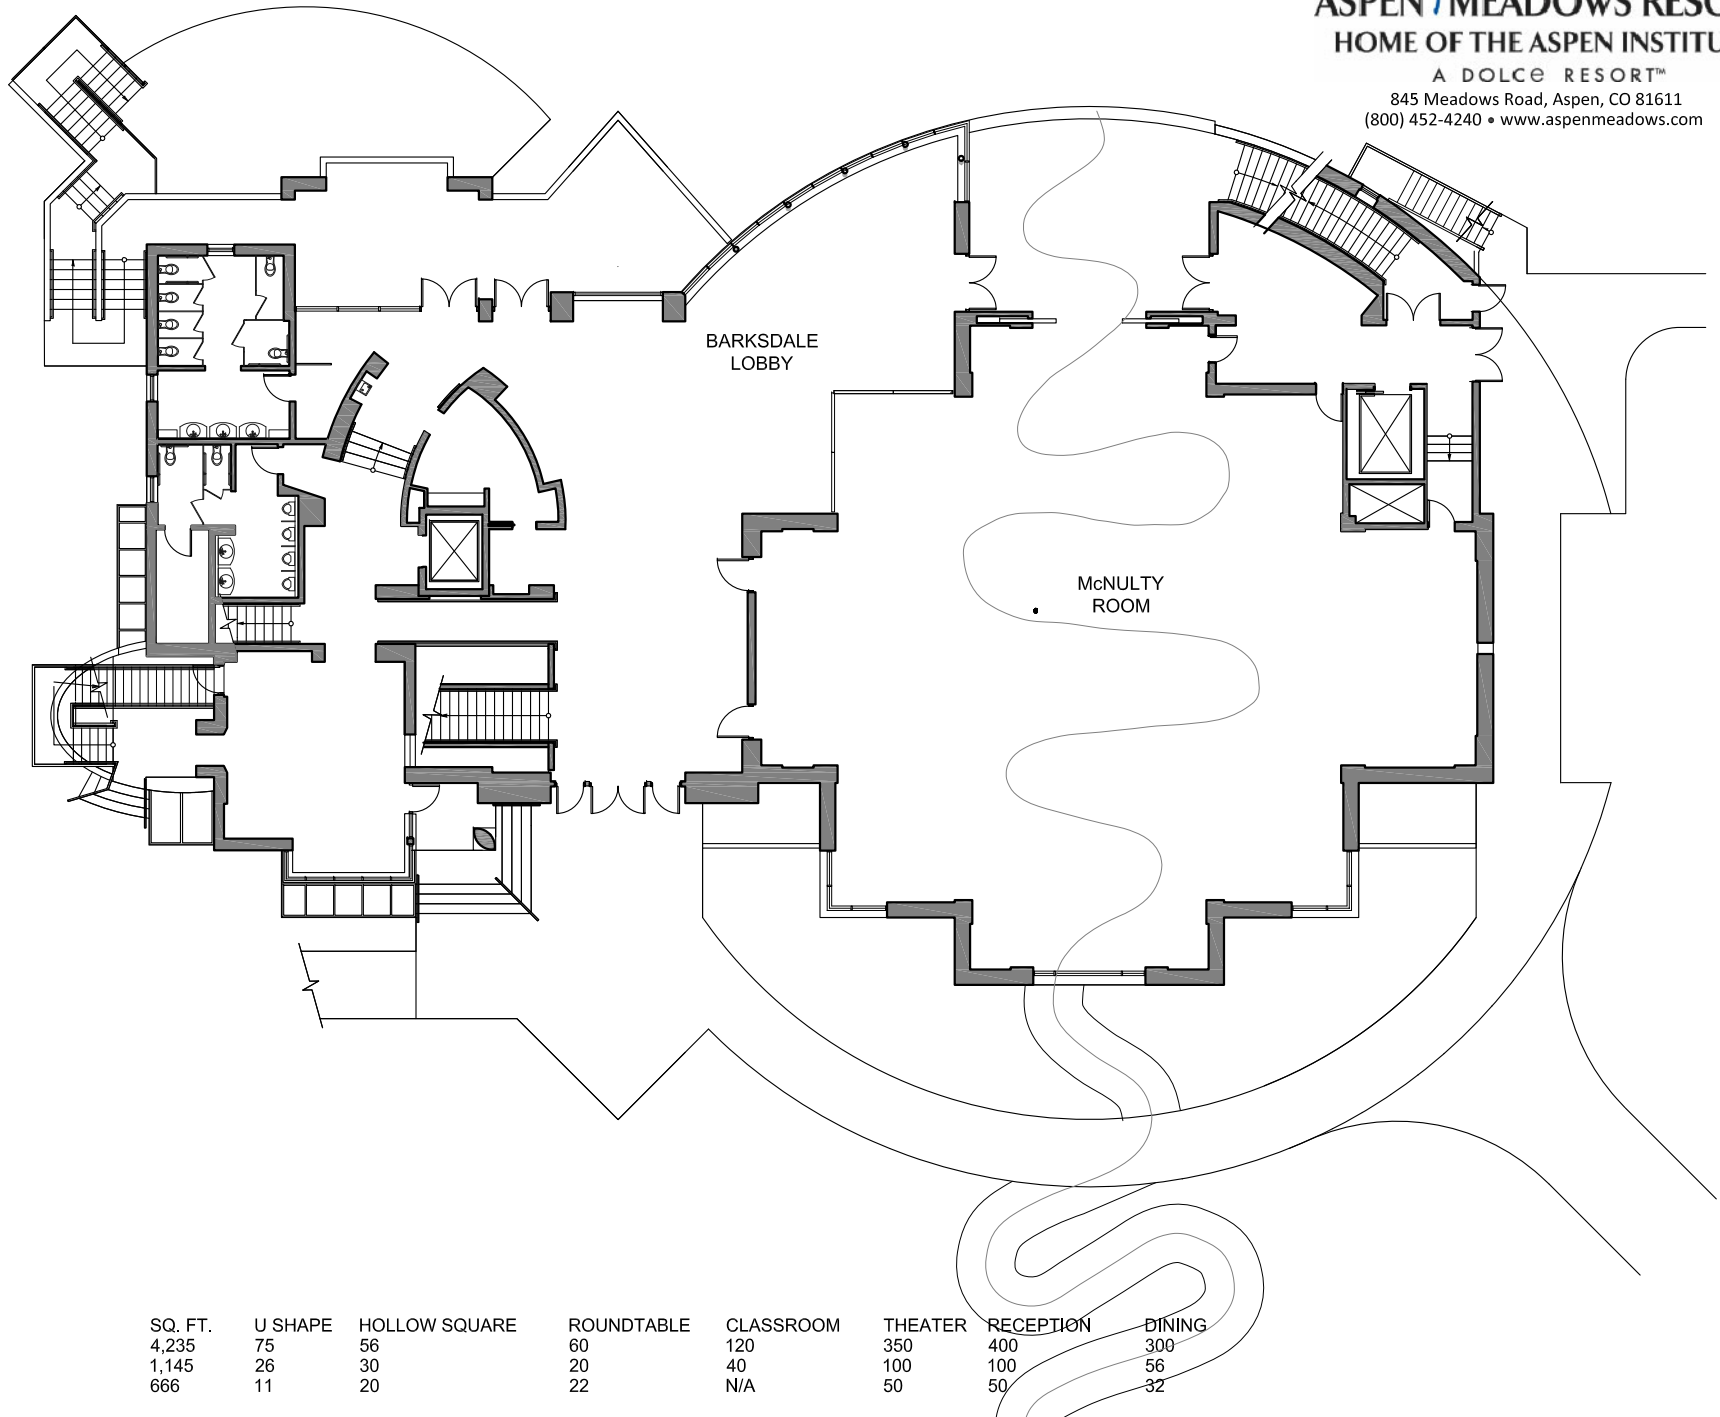

# Doerr-Hosier Center

Lower Level  
Not to Scale

	SQ. FT.	U SHAPE	HOLLOW SQUARE	ROUNDTABLE	CLASSROOM	THEATER	RECEPTION	DINING
MCNULTY ROOM	4,235	75	56	60	120	350	400	300
KAUFMAN ROOM	1,145	26	30	20	40	100	100	56
CATTO ROOM	666	11	20	22	N/A	50	50	32

# Kaufman Room

Doerr-Hosier Center

Scale: 1/16"=1'-0"

# Doerr-Hosier Center

Main Level  
Not to Scale

	SQ. FT.	U SHAPE	HOLLOW SQUARE	ROUNDTABLE	CLASSROOM	THEATER	RECEPTION	DINING
MCNULTY ROOM	4,235	75	56	60	120	350	400	300
KAUFMAN ROOM	1,145	26	30	20	40	100	100	56
CATTO ROOM	666	11	20	22	N/A	50	50	32