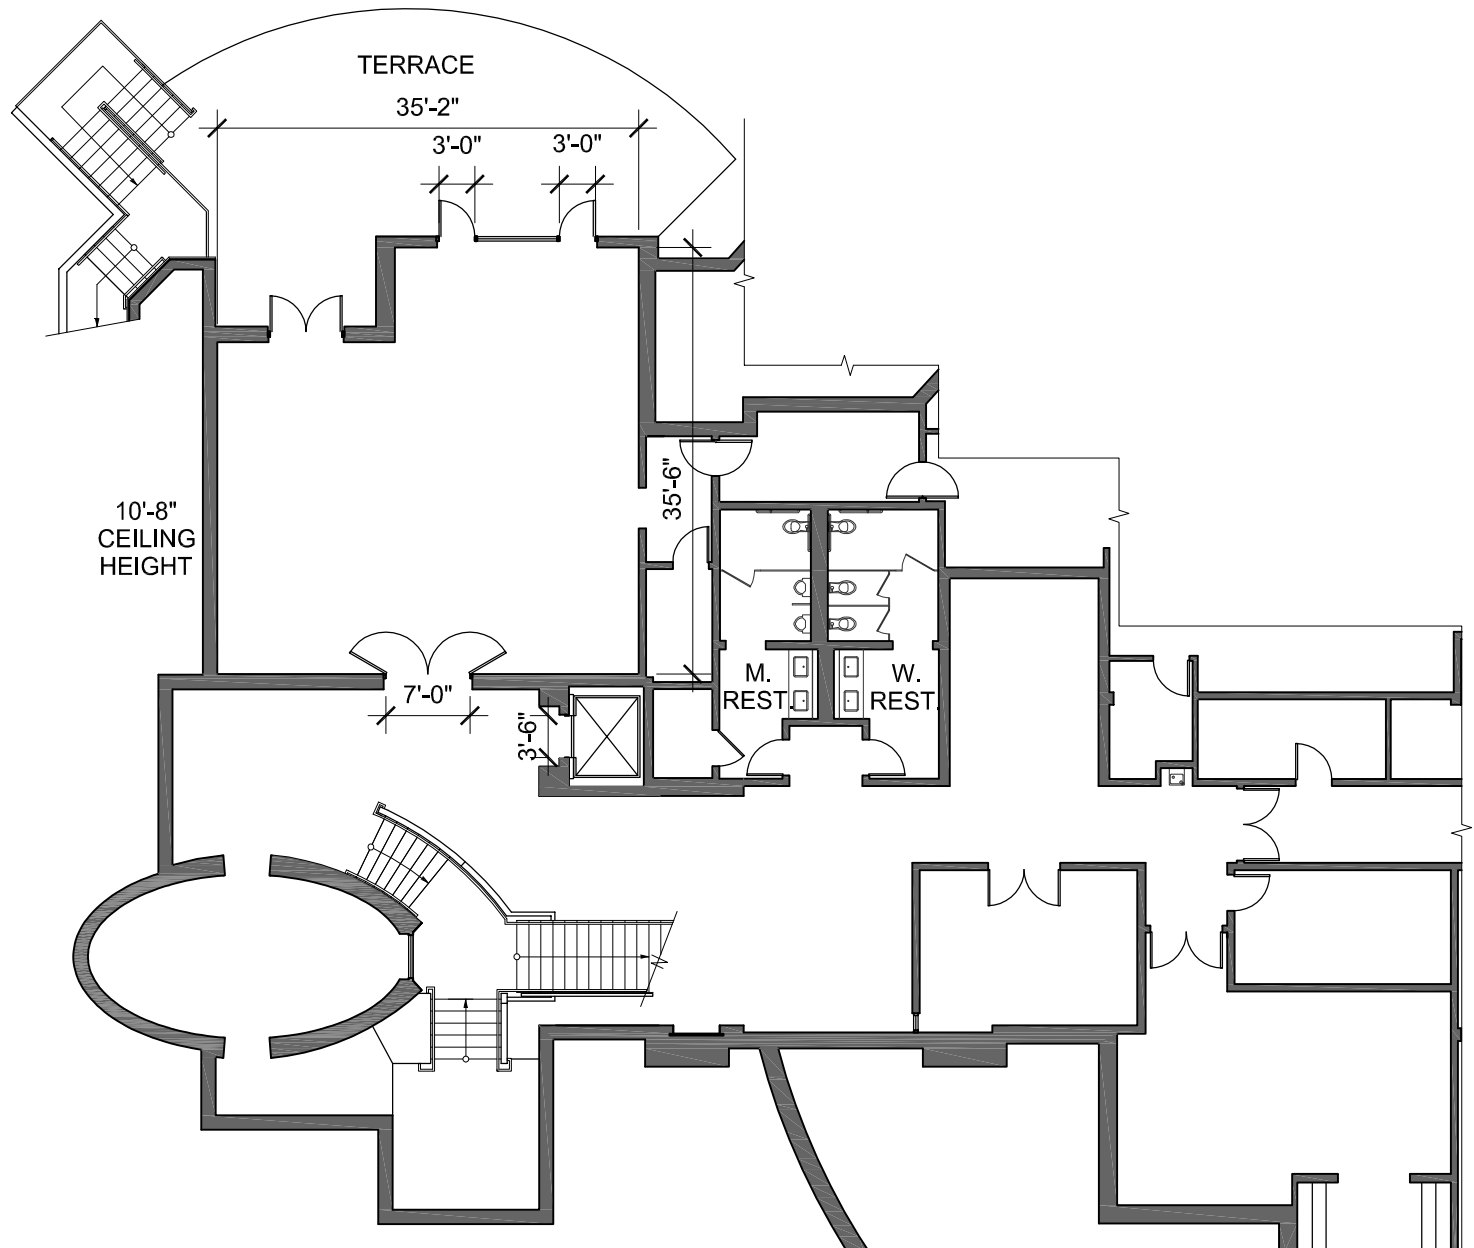

# Doerr-Hosier Center

Lower Level  
Not to Scale

	SQ. FT.	U SHAPE	HOLLOW SQUARE	ROUNDTABLE	CLASSROOM	THEATER	RECEPTION	DINING
MCNULTY ROOM	4,235	75	56	60	120	350	400	300
KAUFMAN ROOM	1,145	26	30	20	40	100	100	56
CATTO ROOM	666	11	20	22	N/A	50	50	32

# Kaufman Room

Doerr-Hosier Center

Scale: 1/16"=1'-0"

# Doerr-Hosier Center

Main Level  
Not to Scale

	SQ. FT.	U SHAPE	HOLLOW SQUARE	ROUNDTABLE	CLASSROOM	THEATER	RECEPTION	DINING
MCNULTY ROOM	4,235	75	56	60	120	350	400	300
KAUFMAN ROOM	1,145	26	30	20	40	100	100	56
CATTO ROOM	666	11	20	22	N/A	50	50	32

# Catto Room

Doerr-Hosier Center

Scale: 1/16"=1'-0"