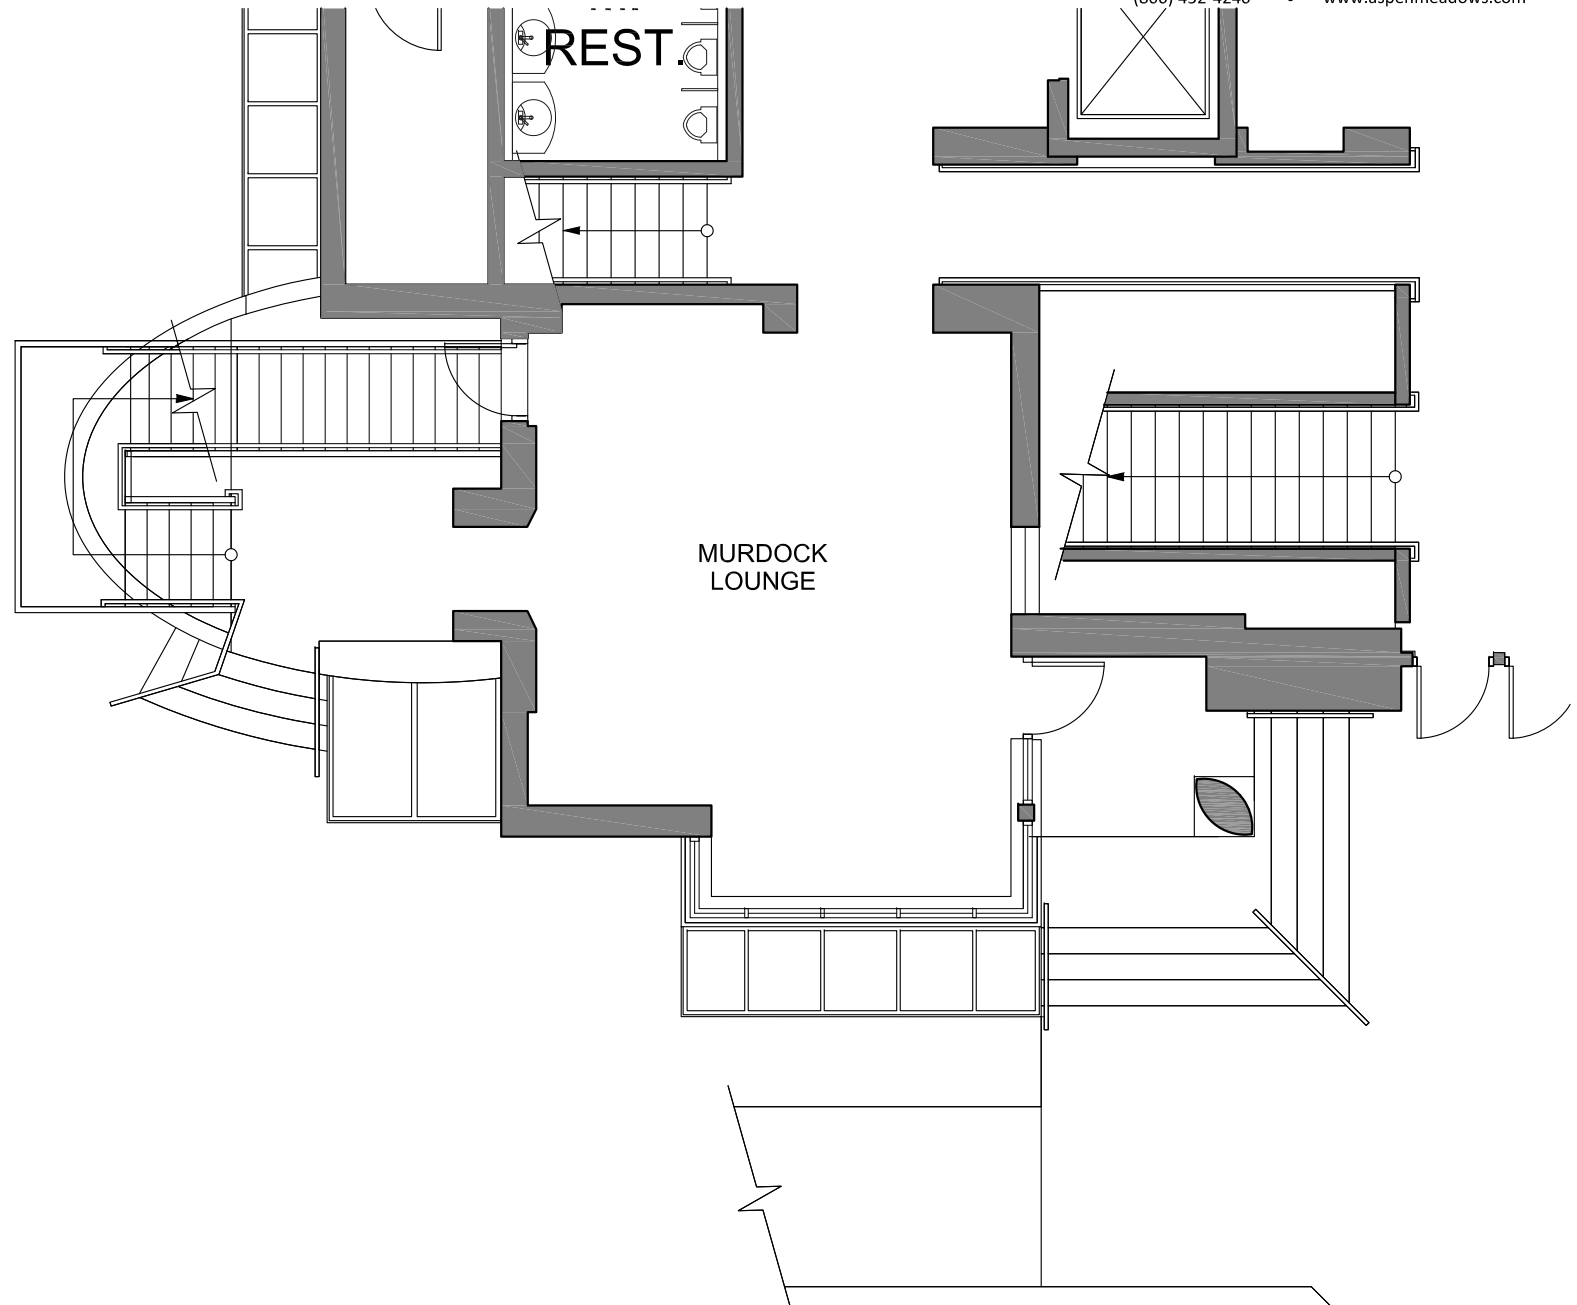

Murdock Lounge

Doerr-Hosier Center

Scale: 1/8"=1'-0"

ASPEN MEADOWS RESORT
HOME OF THE ASPEN INSTITUTE

A DOLCE RESORT™
845 Meadows Road, Aspen, CO 81611
(800) 452-4240 • www.aspenmeadows.com