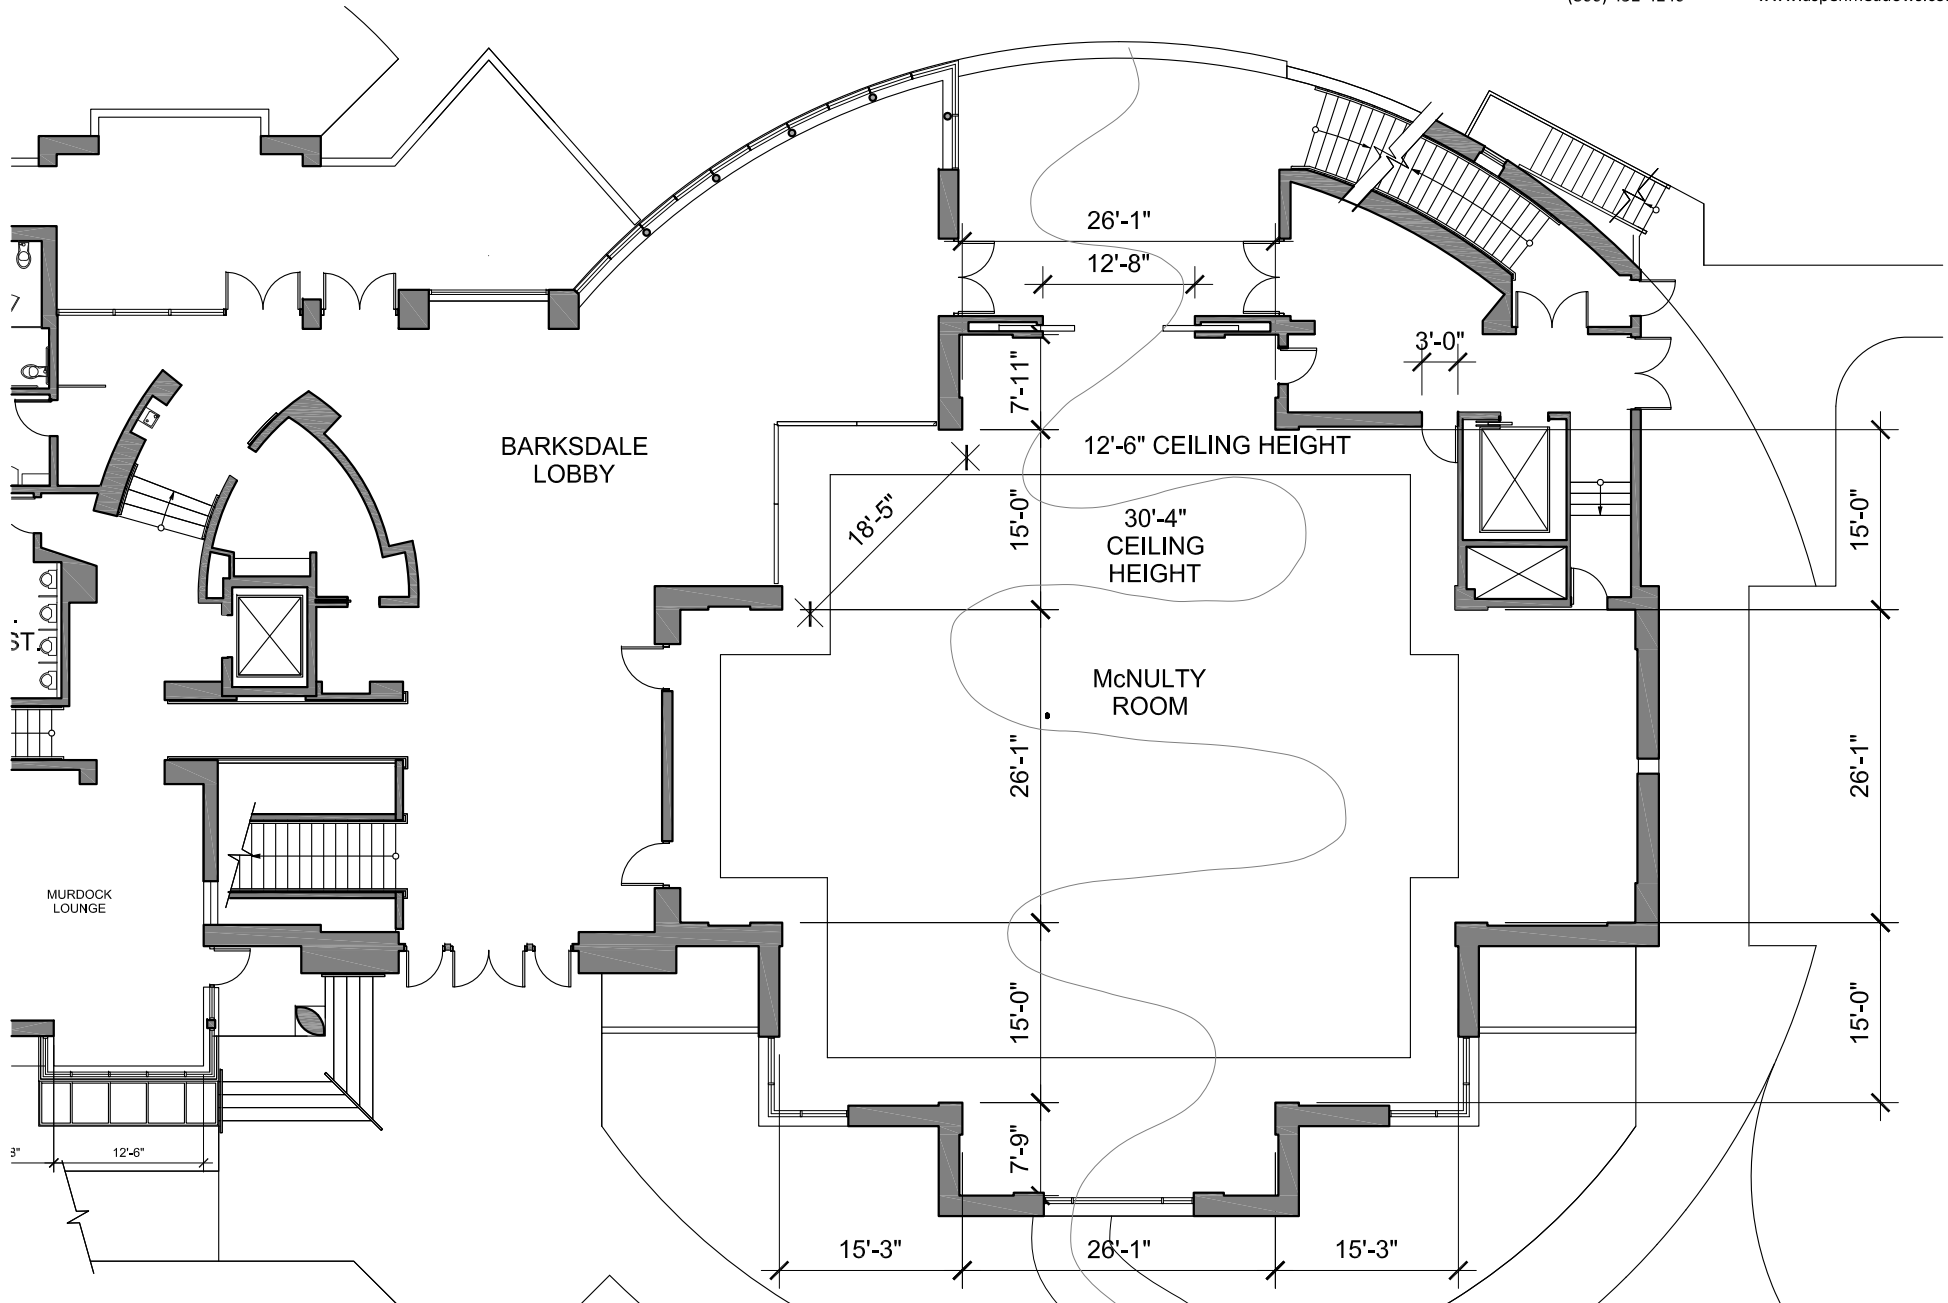

# Kaufman Room

Doerr-Hosier Center

Scale: 1/16"=1'-0"

# Doerr-Hosier Center

Main Level  
Not to Scale

	SQ. FT.	U SHAPE	HOLLOW SQUARE	ROUNDTABLE	CLASSROOM	THEATER	RECEPTION	DINING
MCNULTY ROOM	4,235	75	56	60	120	350	400	300
KAUFMAN ROOM	1,145	26	30	20	40	100	100	56
CATTO ROOM	666	11	20	22	N/A	50	50	32

# McNulty Room

Doerr-Hosier Center

Scale: 1/16"=1'-0"

  
**ASPEN MEADOWS RESORT**  
HOME OF THE ASPEN INSTITUTE

A DOLCE RESORT™  
845 Meadows Road, Aspen, CO 81611  
(800) 452-4240 • [www.aspenmeadows.com](http://www.aspenmeadows.com)

# Catto Room

Doerr-Hosier Center

Scale: 1/16"=1'-0"