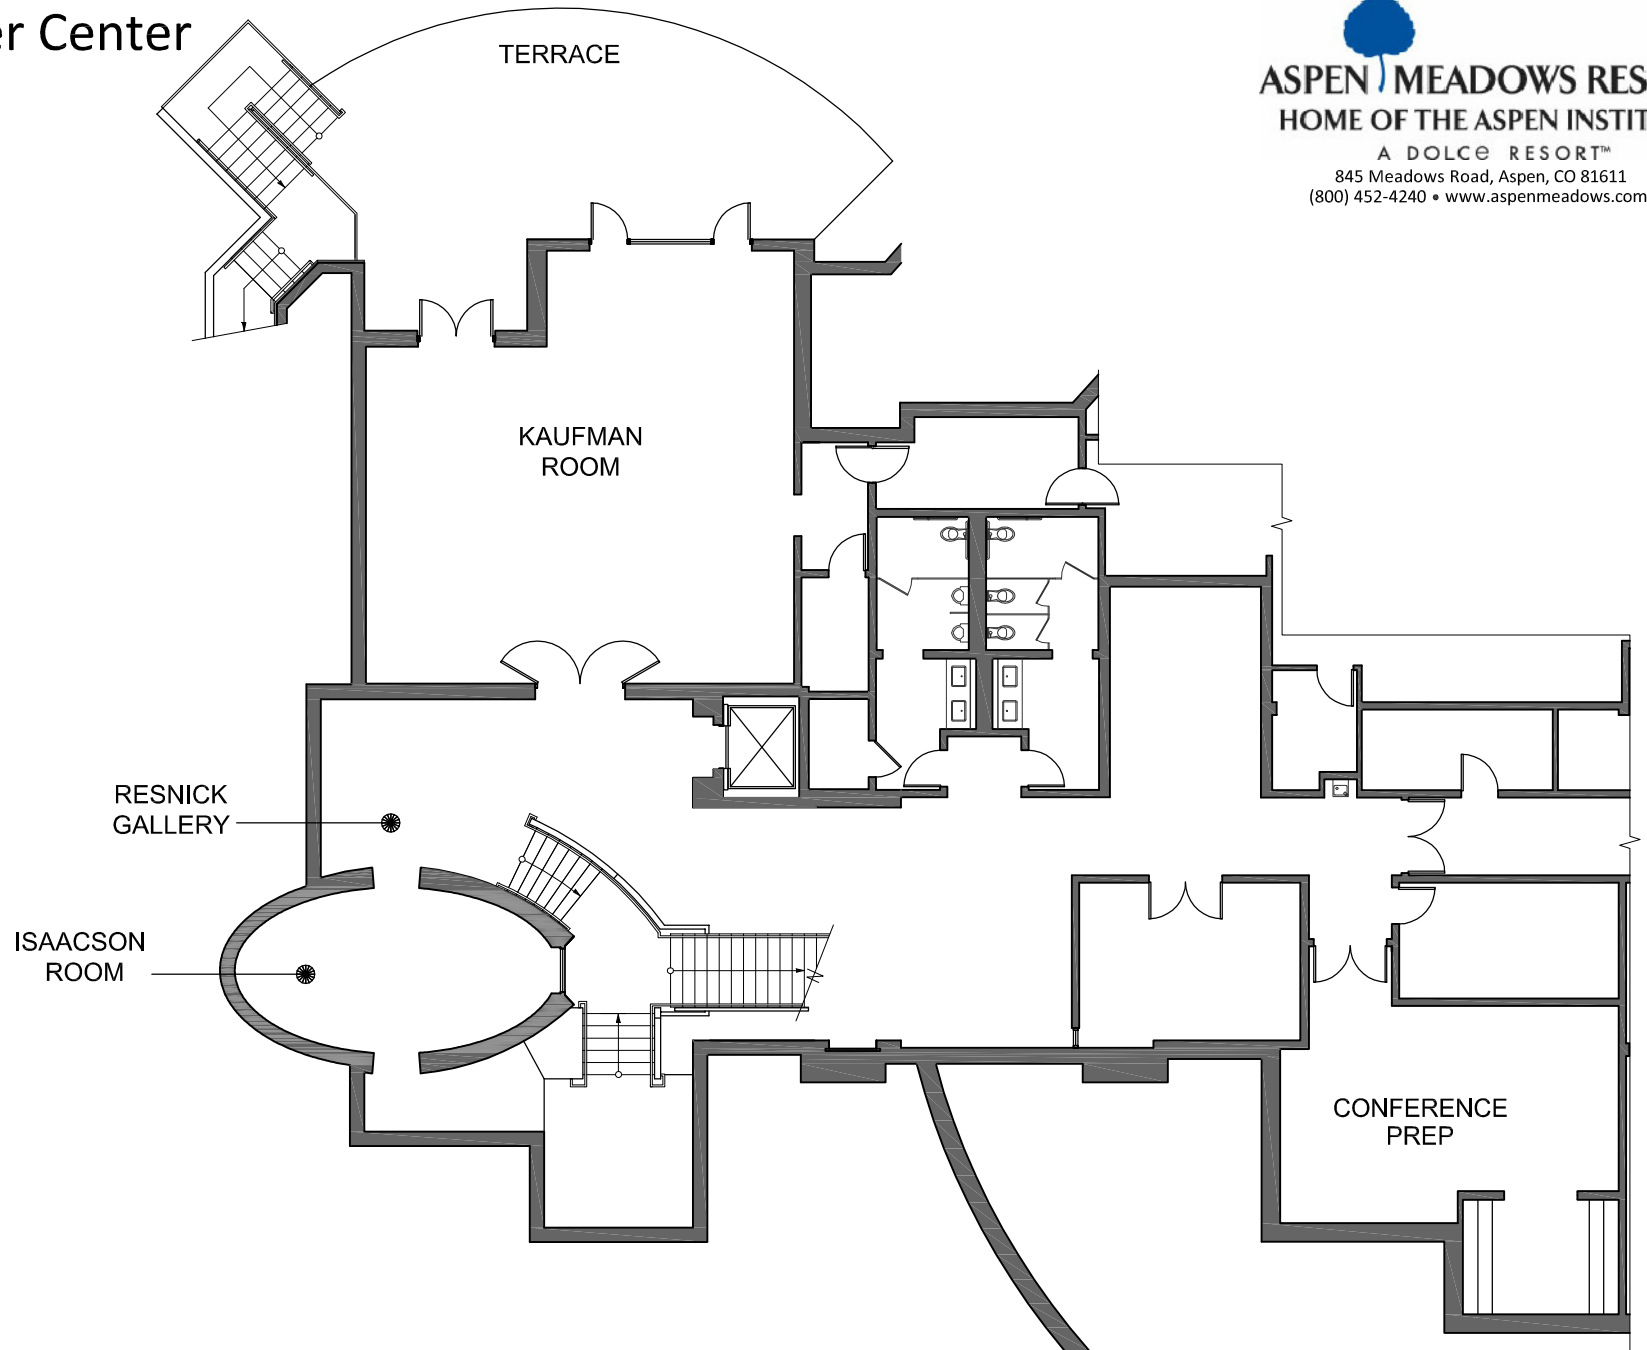

# Doerr-Hosier Center

Lower Level  
Not to Scale

	SQ. FT.	U SHAPE	HOLLOW SQUARE	ROUNDTABLE	CLASSROOM	THEATER	RECEPTION	DINING
MCNULTY ROOM	4,235	75	56	60	120	350	400	300
KAUFMAN ROOM	1,145	26	30	20	40	100	100	56
CATTO ROOM	666	11	20	22	N/A	50	50	32

# Kaufman Room

Doerr-Hosier Center

Scale: 1/16"=1'-0"

# Doerr-Hosier Center

Main Level  
Not to Scale

	SQ. FT.	U SHAPE	HOLLOW SQUARE	ROUNDTABLE	CLASSROOM	THEATER	RECEPTION	DINING
MCNULTY ROOM	4,235	75	56	60	120	350	400	300
KAUFMAN ROOM	1,145	26	30	20	40	100	100	56
CATTO ROOM	666	11	20	22	N/A	50	50	32

# Catto Room

Doerr-Hosier Center

Scale: 1/16"=1'-0"