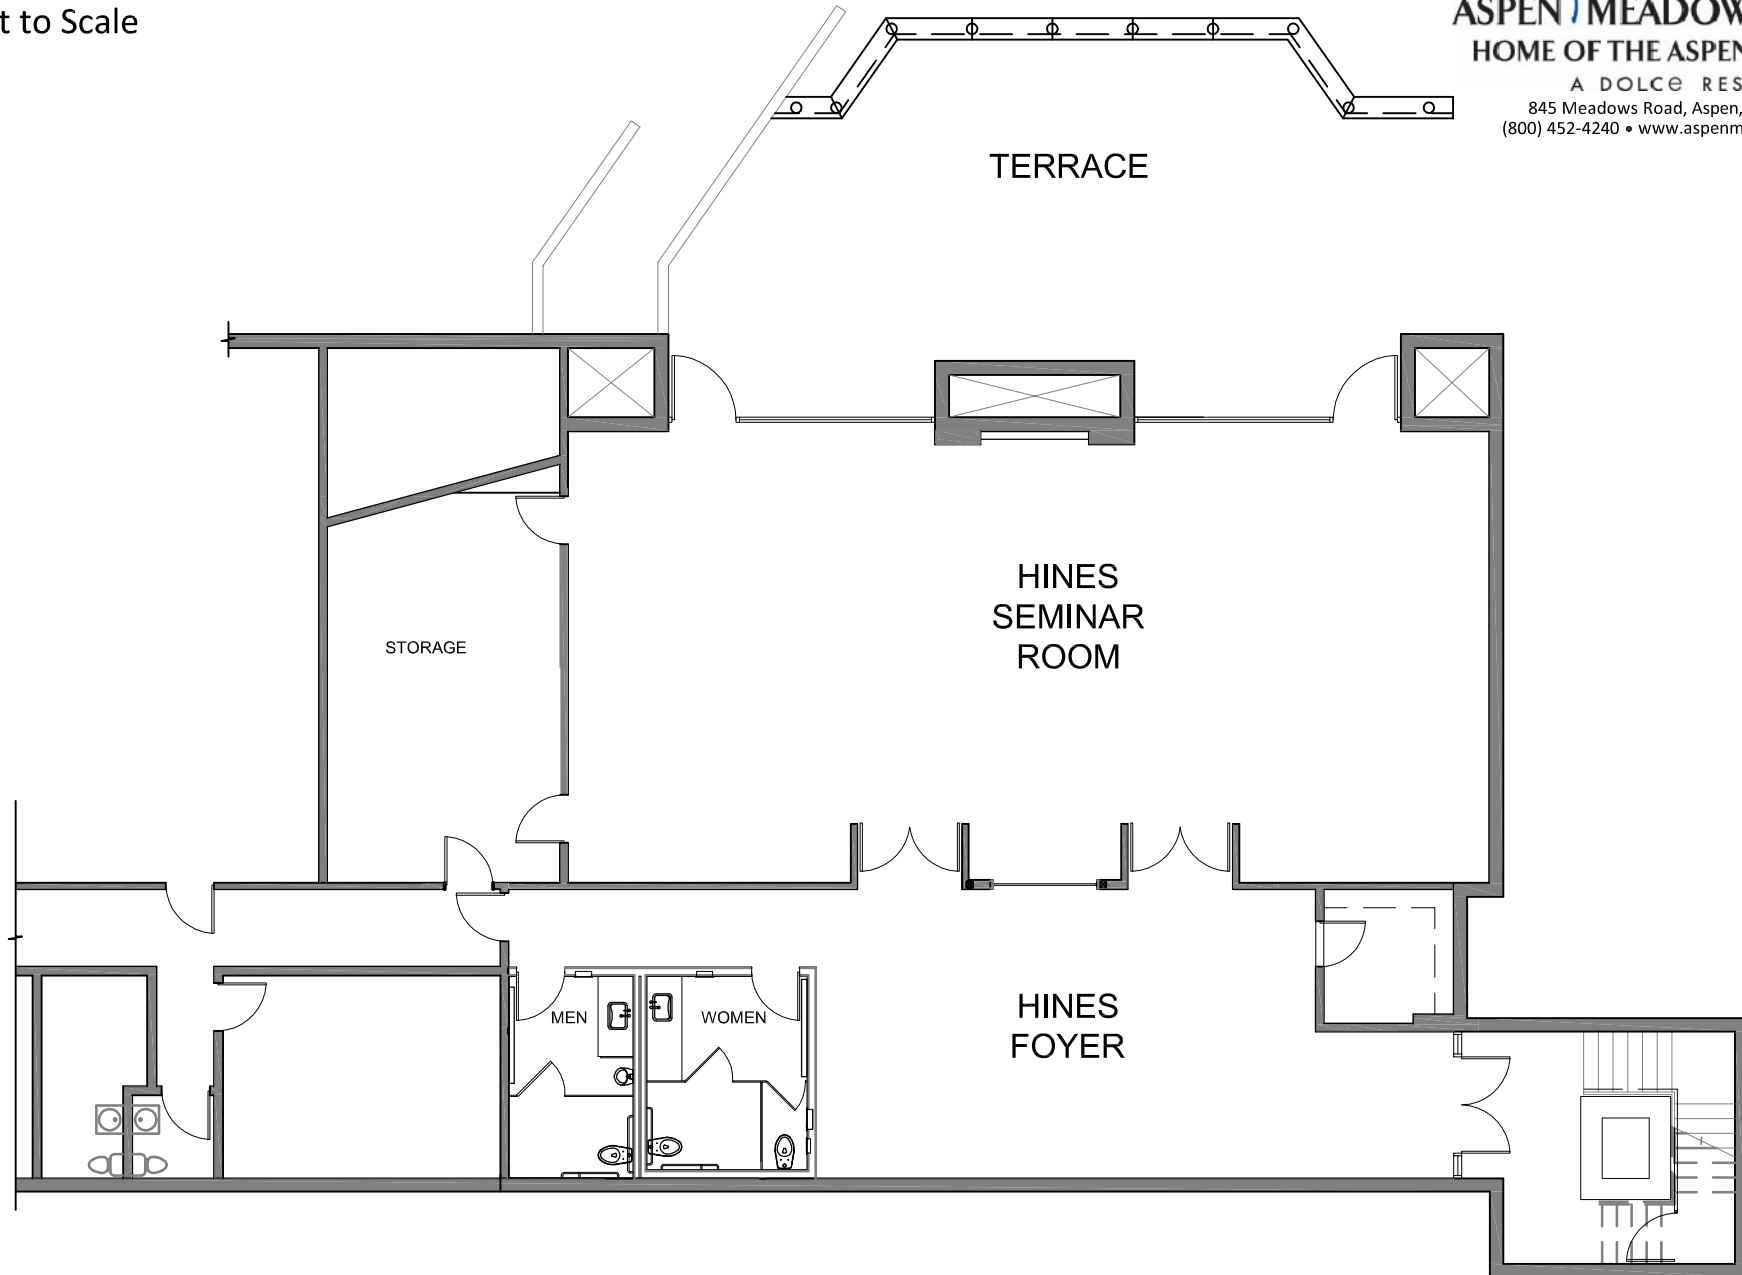

Hines Seminar Building

Not to Scale

ASPEN MEADOWS RESORT
 HOME OF THE ASPEN INSTITUTE
 A DOLCE RESORT™
 845 Meadows Road, Aspen, CO 81611
 (800) 452-4240 • www.aspenmeadows.com

	SQ. FT.	U SHAPE	HOLLOW SQUARE	ROUNDTABLE	CLASSROOM	THEATER	RECEPTION	DINING
HINES SEMINAR ROOM	1,600	30	N/A	N/A	80	100	100	N/A
HINES FOYER	600	N/A	N/A	N/A	N/A	N/A	50	N/A

Hines Seminar Room

Hines Seminar Building

Scale: 1/8"=1'-0"